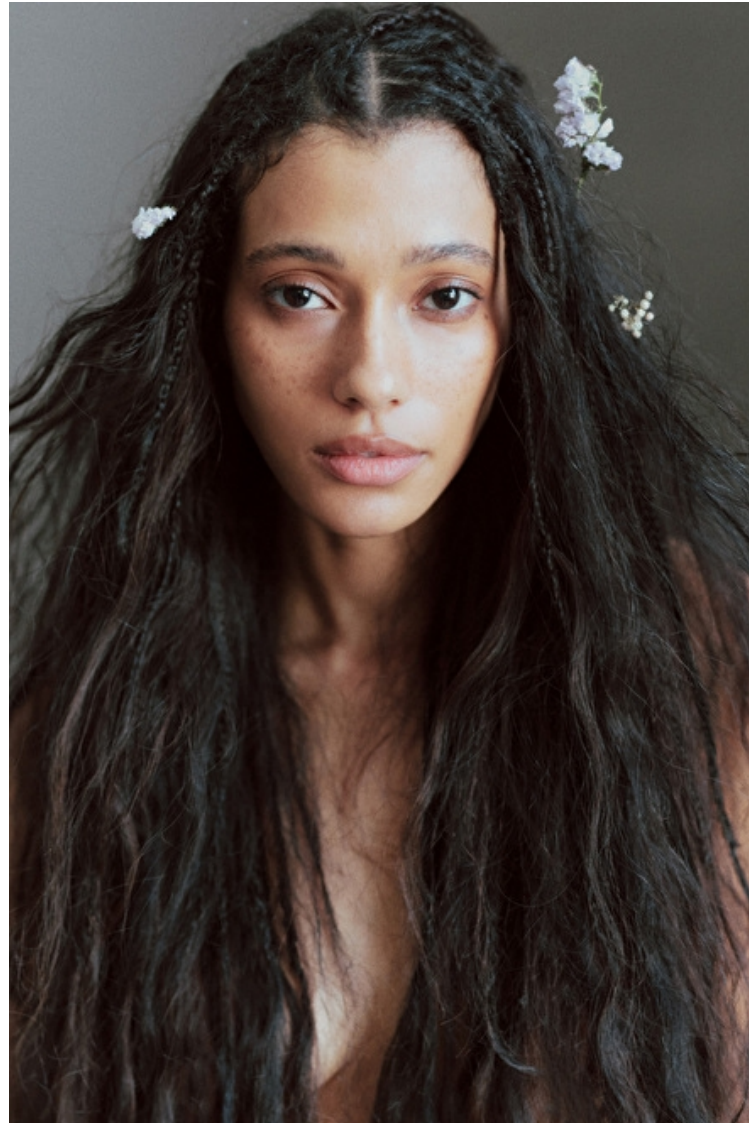

Bust 81cm / 32"

Waist 64cm / 25"

Hips 86cm / 34"

Shoes EU/US/UK 39 / 8 / 6

Eyes Brown

Hair Brown

Select

MODEL MANAGEMENT