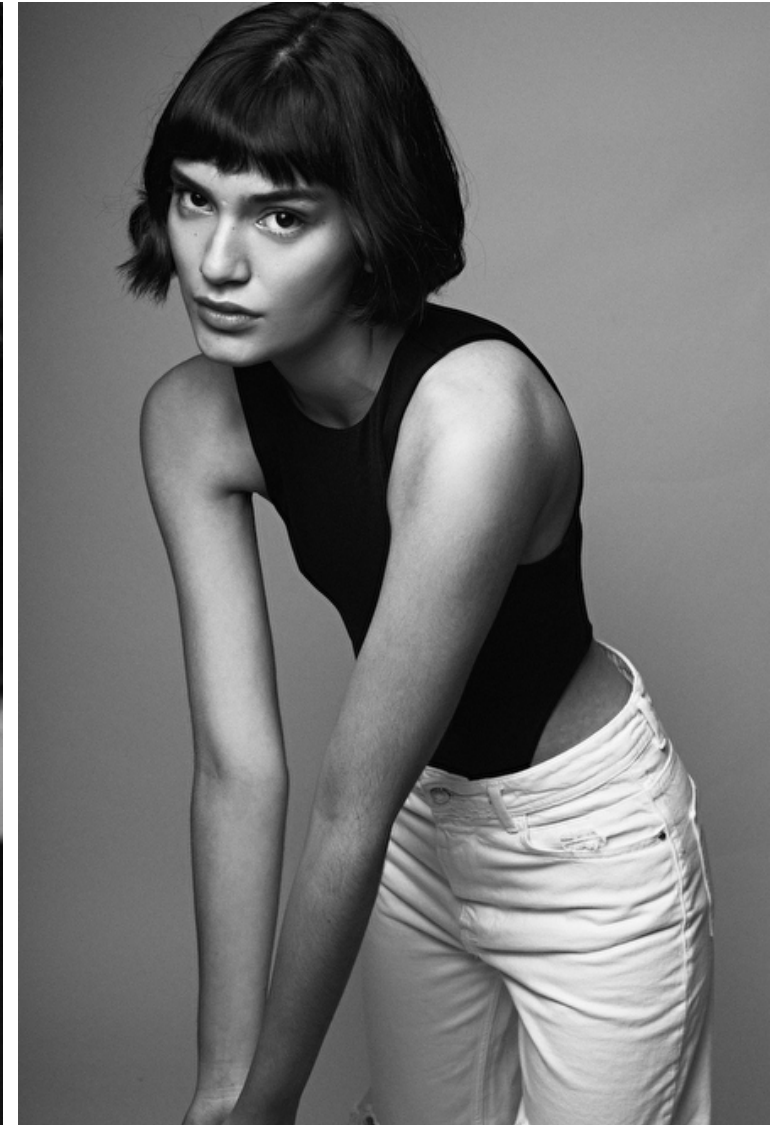

Select

MODEL MANAGEMENT

7250 Melrose Ave Suite 4, Los Angeles, 90046, California, United States

Phone: (213) 454-0991 Email: info.losangeles@selectmodel.com Website: <https://selectmodel.com/>

Hanna Nicole Rosas Cruz

Height 177cm / 5' 9.5"

Size EU/US 32 / 2

Bust 83cm / 32.5"

Waist 61cm / 24"

Hips 92cm / 36"

Shoes EU/US/UK 39.5 / 8.5 / 6

Eyes Brown

Hair Brown

Cup B