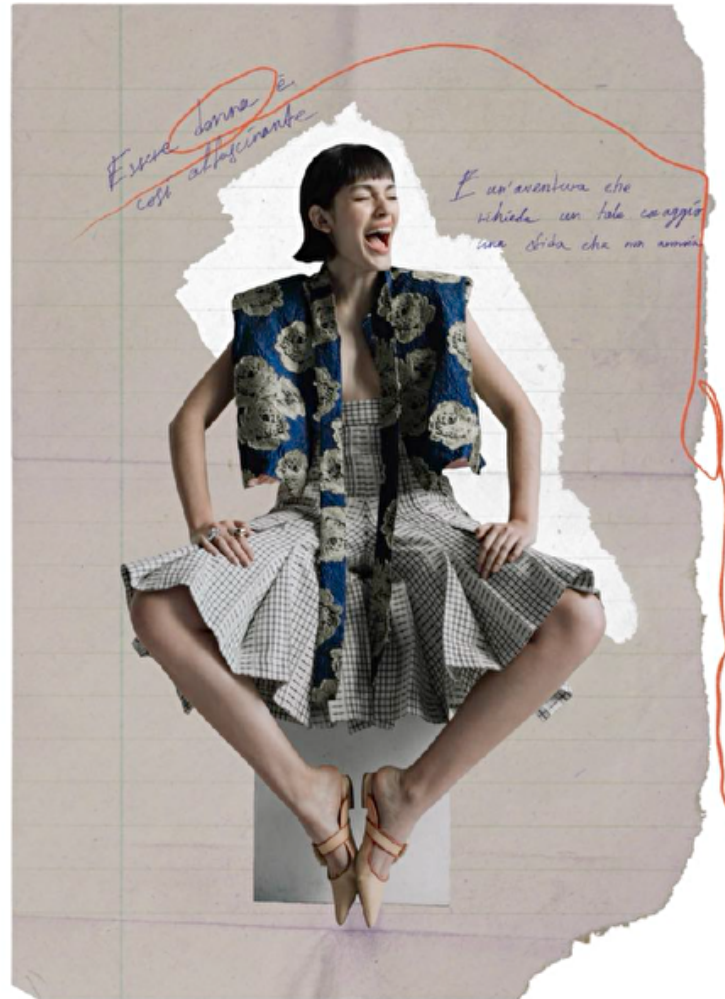

Waist 61cm / 24"

Hips 92cm / 36"

Shoes EU/US/UK 39.5 / 8.5 / 6

Eyes Brown

Hair Brown

Cup B

Hanna Nicole Rosas Cruz

Height 177cm / 5' 9.5"