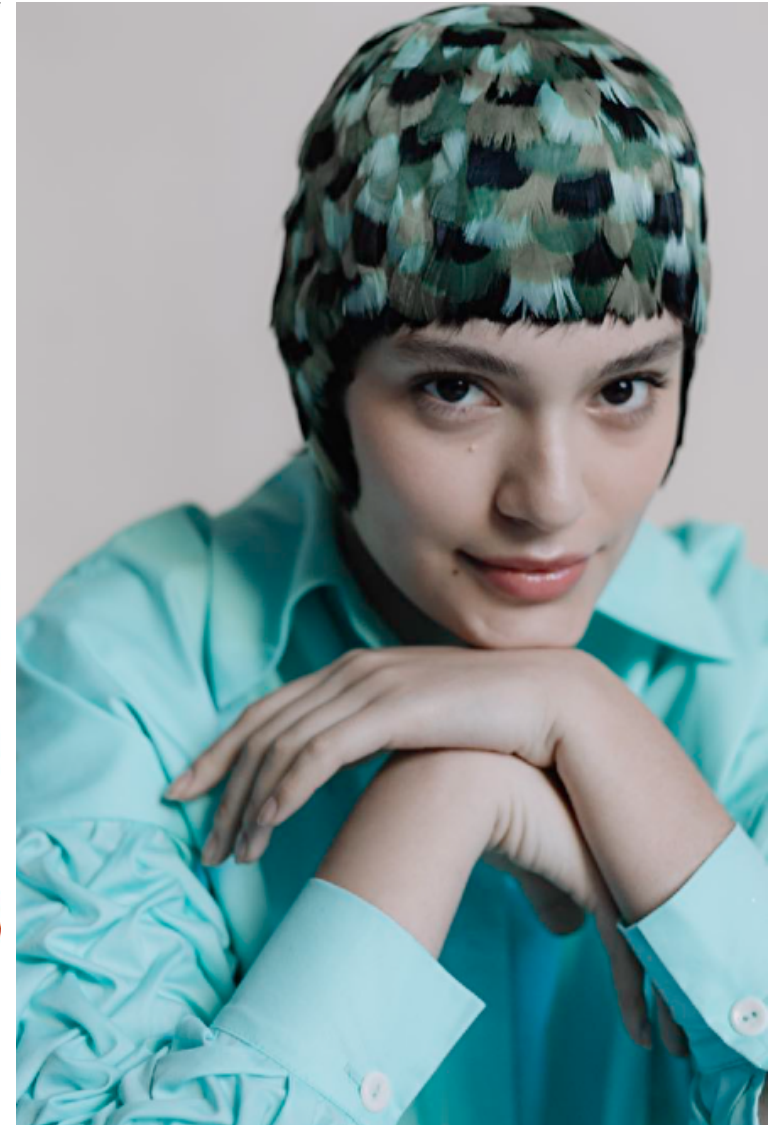

Waist 61cm / 24"

Hips 92cm / 36"

Shoes EU/US/UK 39.5 / 8.5 / 6

Eyes Brown

Hair Brown

Cup B

Hanna Nicole Rosas Cruz

Height 177cm / 5' 9.5"