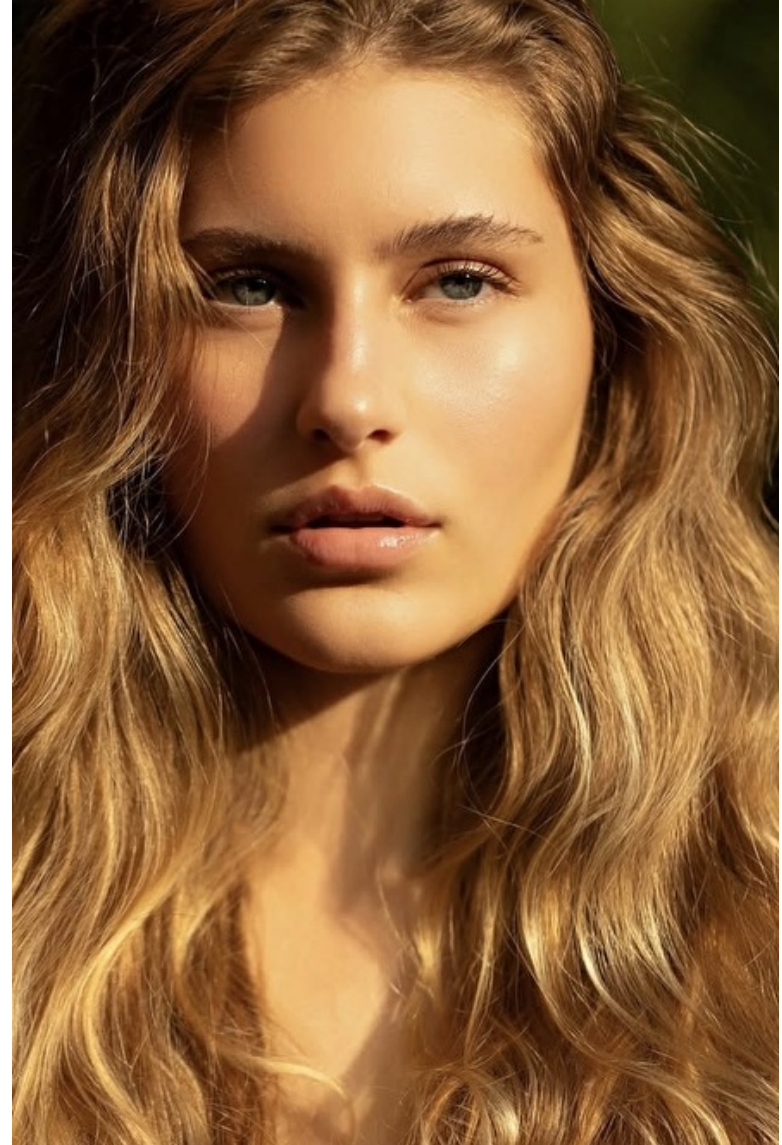

Hannah Taylor

Height 179cm / 5' 10.5"

Size EU/US 34 / 4

Bust 84cm / 33"

Waist 61cm / 24"

Hips 89cm / 35"

Shoes EU/US/UK 39 / 8 / 6

Eyes Blue

Hair Blond