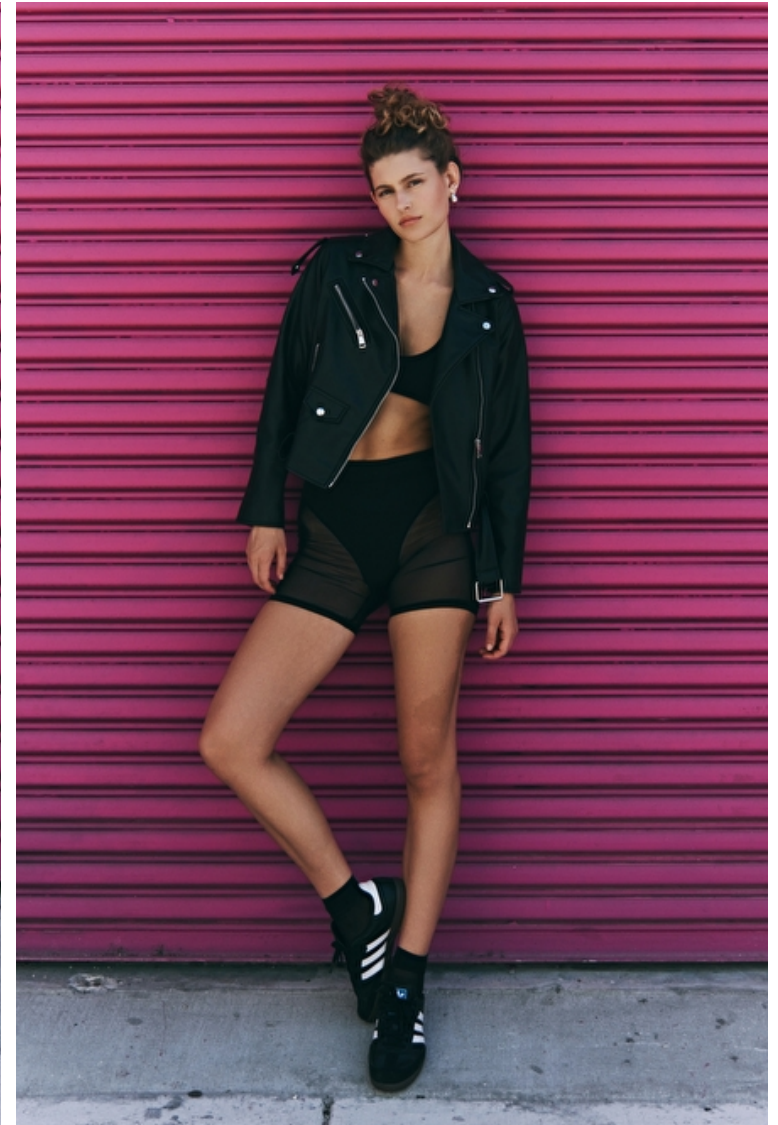

Select

MODEL MANAGEMENT

8255 Beverly Blvd suite 217, Los Angeles, 90048, California, United States

Phone: (213) 454-0991 Email: info.losangeles@selectmodel.com Website: <https://selectmodel.com/>

Hannah Taylor

Height 179cm / 5' 10.5"

Size EU/US 34 / 4

Bust 84cm / 33"

Waist 61cm / 24"

Hips 89cm / 35"

Shoes EU/US/UK 39 / 8 / 6

Eyes Blue

Hair Blond