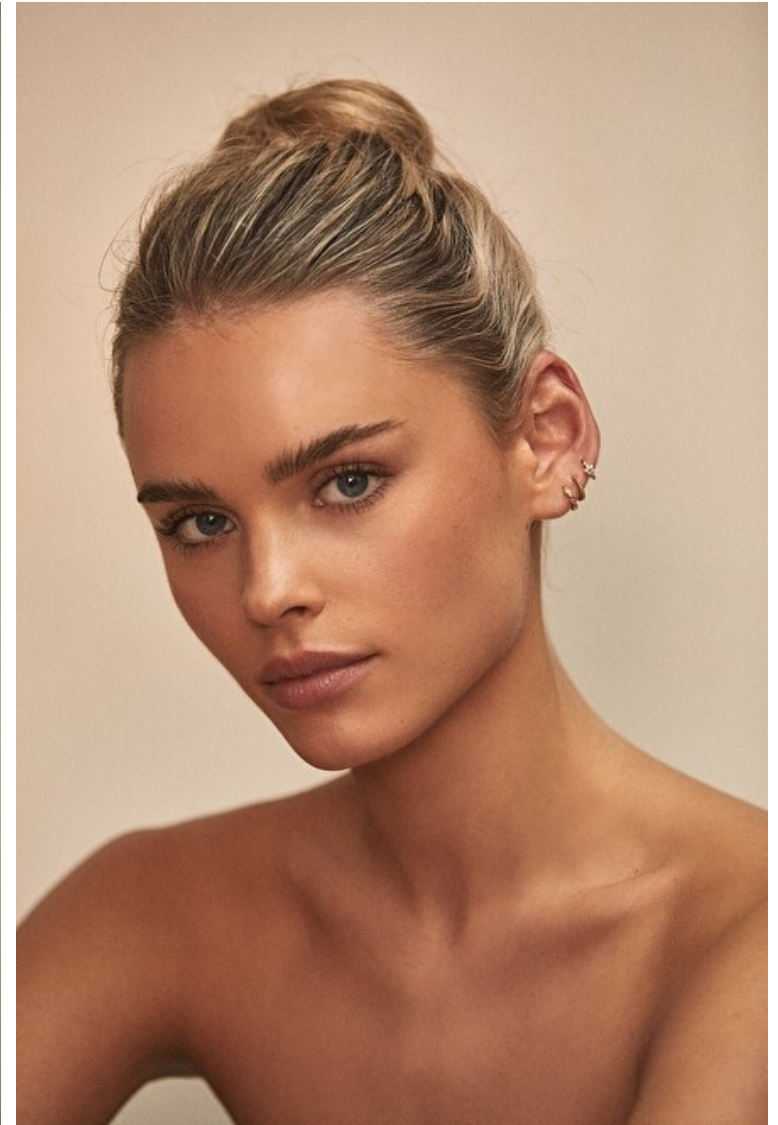

Select

MODEL MANAGEMENT

8255 Beverly Blvd suite 217, Los Angeles, 90048, California, United States

Phone: (213) 454-0991 **Email:** info.losangeles@selectmodel.com **Website:** <https://selectmodel.com/>

Hollie Ford

Height 162cm / 5' 4.0"

Size EU/US 32 / 2

Bust 81cm / 32"

Waist 61cm / 24"

Hips 86cm / 34"

Shoes EU/US/UK 38 / 7.5 / 5

Eyes Blue

Hair Blond