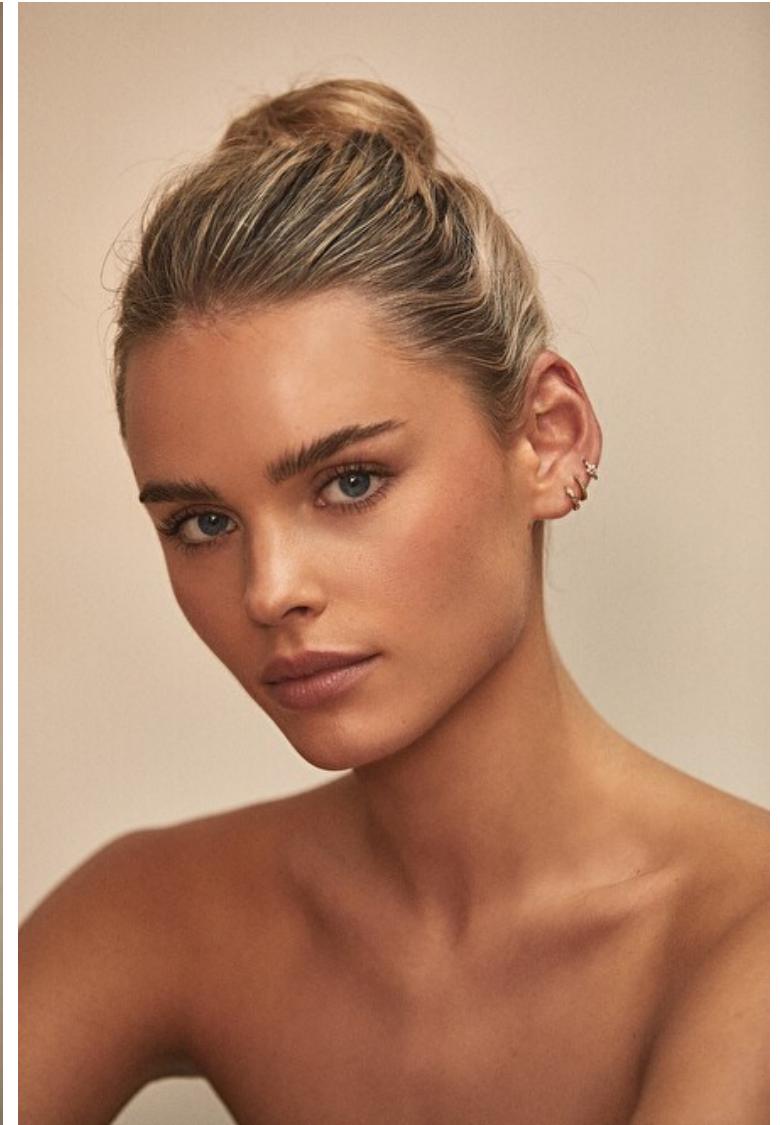

Height 162cm / 5' 4.0"

Size EU/US 32 / 2

Bust 81cm / 32"

Waist 61cm / 24"

Hips 86cm / 34"

Shoes EU/US/UK 38 / 7.5 / 5

Eyes Blue

Hair Blond