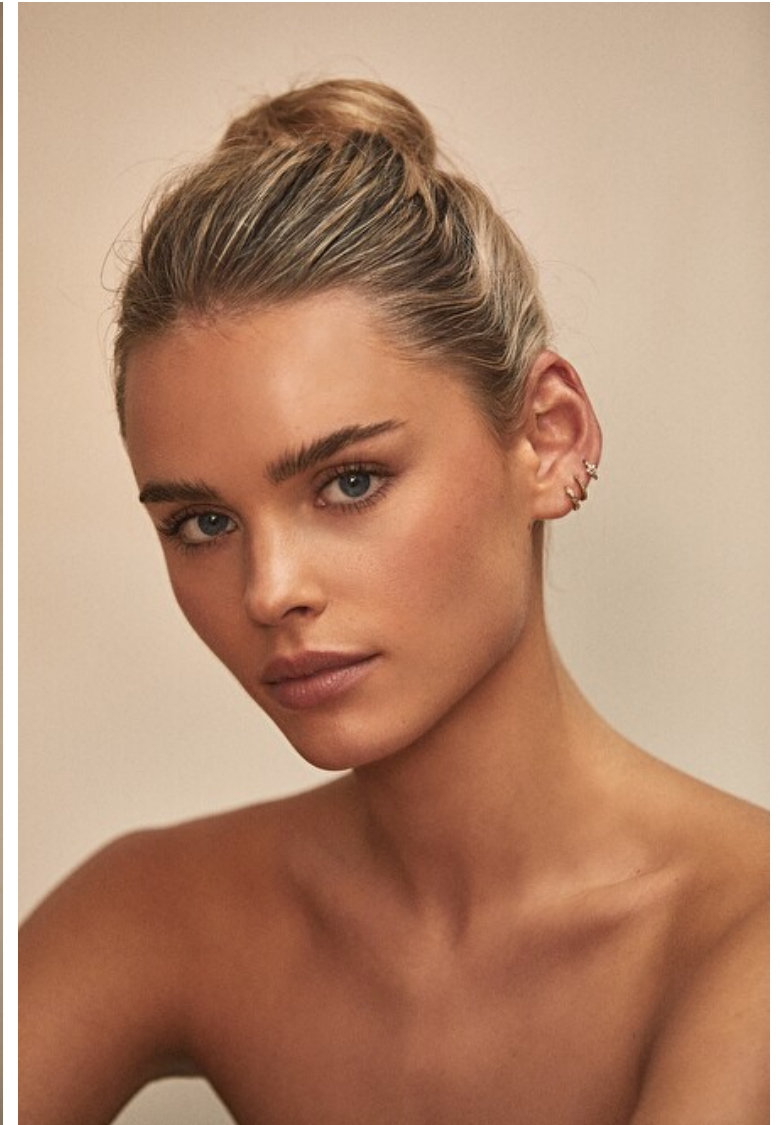

Select

MODEL MANAGEMENT

7250 Melrose Ave Suite 4, Los Angeles, 90046, California, United States

Phone: (213) 454-0991 **Email:** info.losangeles@selectmodel.com **Website:** <https://selectmodel.com/>

Hollie Ford

Height 162cm / 5' 4.0"

Size EU/US 32 / 2

Bust 81cm / 32"

Waist 61cm / 24"

Hips 86cm / 34"

Shoes EU/US/UK 38 / 7.5 / 5

Eyes Blue

Hair Blond