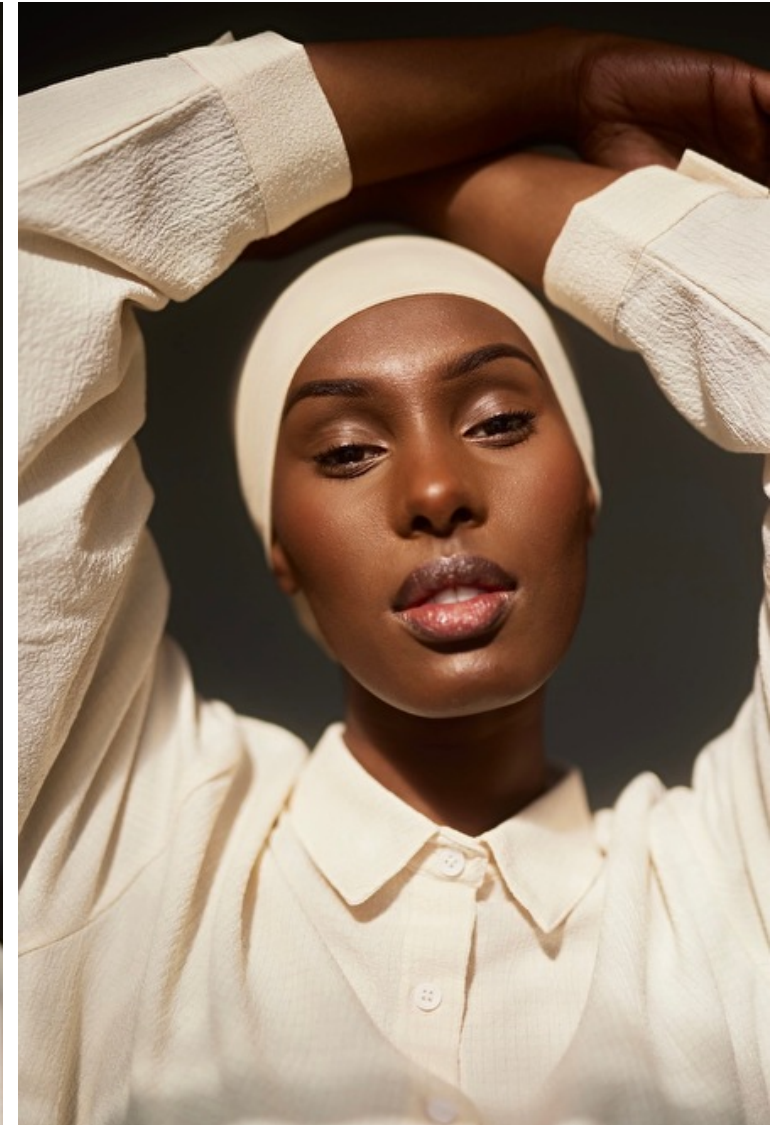

IFRAH HASHI

Height 174cm / 5' 8.5"

Size EU/US 32 / 2

Bust 81cm / 32"

Waist 61cm / 24"

Hips 89cm / 35"

Shoes EU/US/UK 37.5 / 7 / 4

Eyes Brown

Hair Black

Location Minneapolis, MN