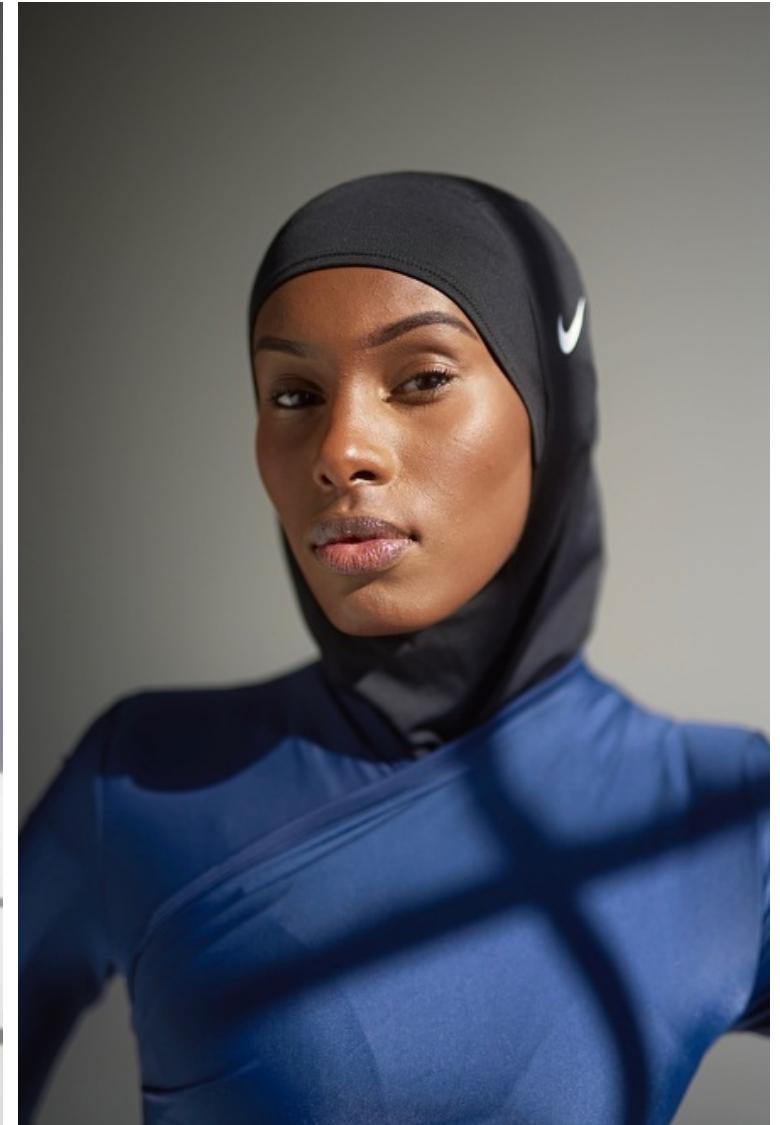

Select

MODEL MANAGEMENT

7250 Melrose Ave Suite 4, Los Angeles, 90046, California, United States

Phone: (213) 454-0991 Email: info.losangeles@selectmodel.com Website: <https://selectmodel.com/>

IFRAH HASHI

Height 174cm / 5' 8.5"

Size EU/US 32 / 2

Bust 81cm / 32"

Waist 61cm / 24"

Hips 89cm / 35"

Shoes EU/US/UK 37.5 / 7 / 4

Eyes Brown

Hair Black

Location Minneapolis, MN