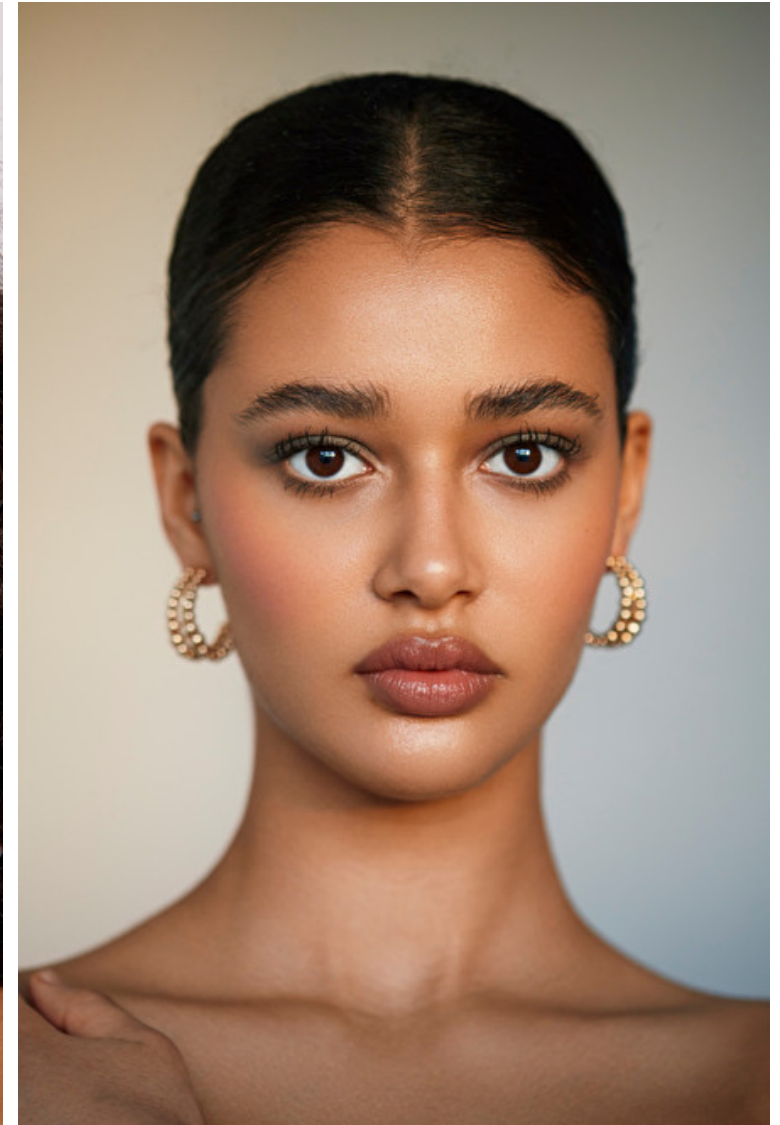

Select

MODEL MANAGEMENT

7250 Melrose Ave Suite 4, Los Angeles, 90046, California, United States

Phone: (213) 454-0991 Email: info.losangeles@selectmodel.com Website: <https://selectmodel.com/>

IMAN PERERA

Height 174cm / 5' 8.5"

Bust 77cm / 30.5"

Hips 86cm / 34"

Waist 59cm / 23"

Shoes EU/US/UK 39 / 8 / 6

Size EU/US 34 / 4

Hair Brown

Eyes Brown

Cup A/B