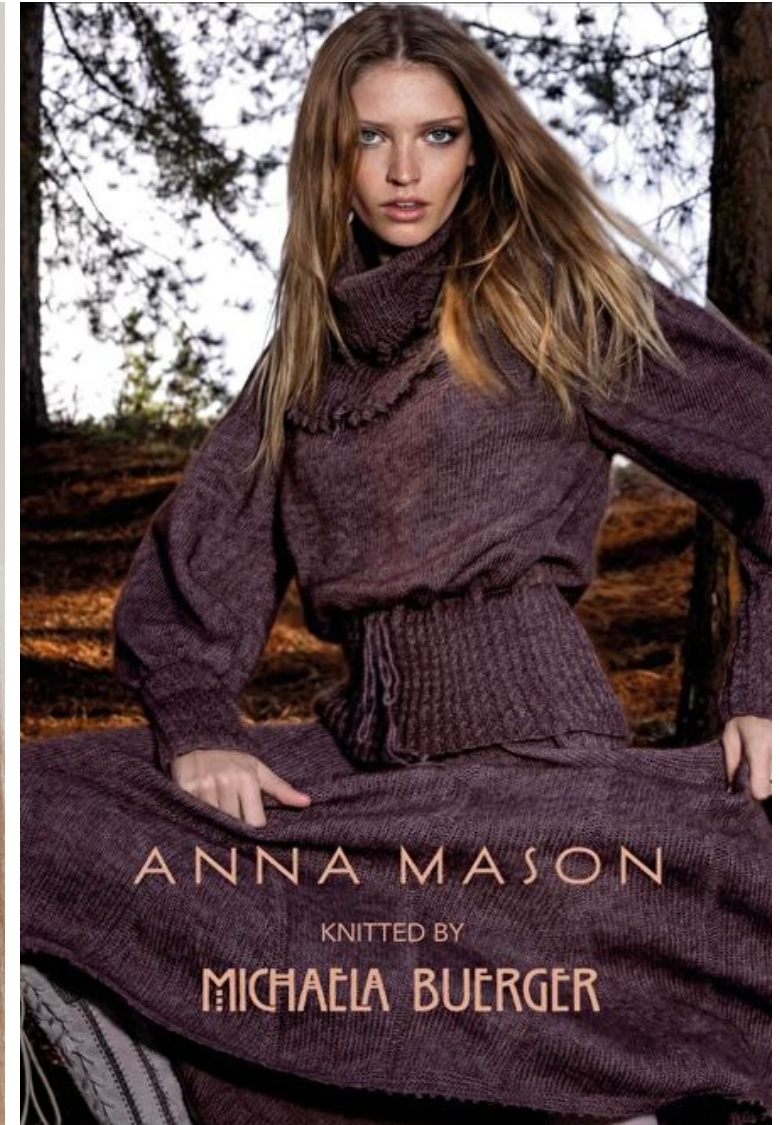

Cup C

Hips 89cm / 35"

Waist 61cm / 24"

Shoes EU/US/UK 37.5 / 7 / 4

Size EU/US 36 / 6

Hair Blond

Hair length 1

Eyes Blue green