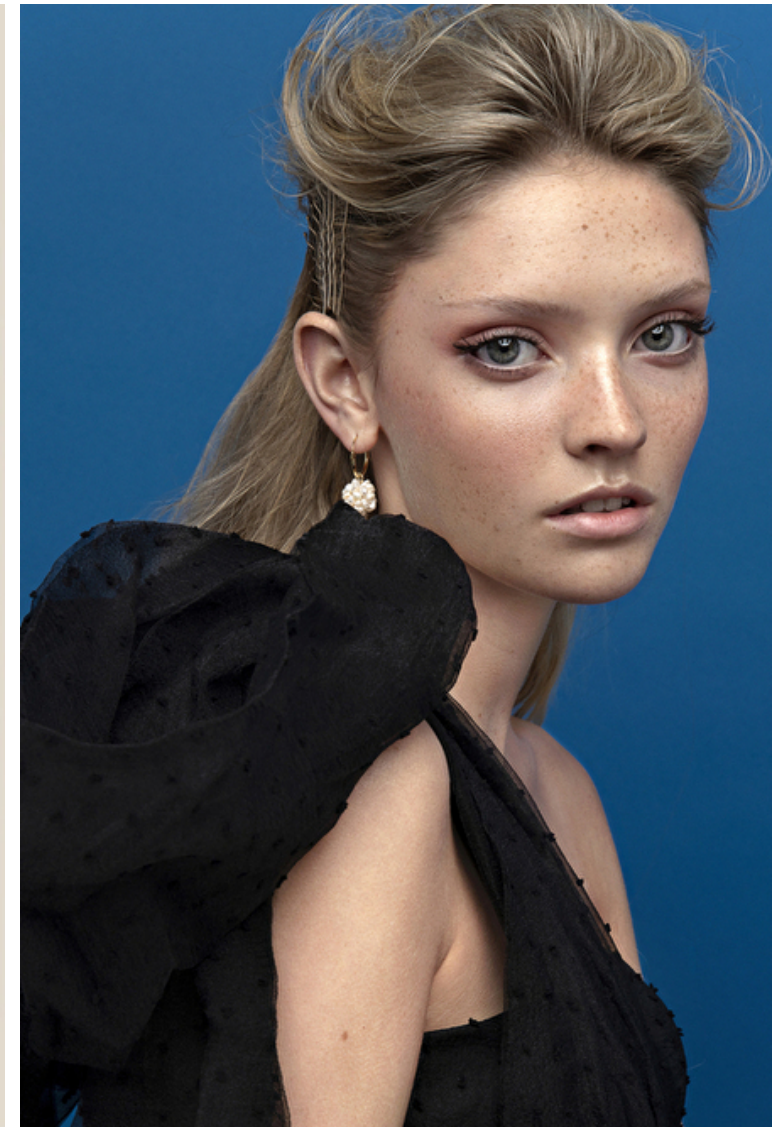

Select

MODEL MANAGEMENT

7250 Melrose Ave Suite 4, Los Angeles, 90046, California, United States

Phone: (213) 454-0991 **Email:** info.losangeles@selectmodel.com **Website:** <https://selectmodel.com/>

INDIA RAWSTHORN

Height 176cm / 5' 9.5"

Bust 78cm / 30.5"

Cup C

Hips 89cm / 35"

Waist 61cm / 24"

Shoes EU/US/UK 37.5 / 7 / 4

Size EU/US 36 / 6

Hair Blond

Hair length 1

Eyes Blue green