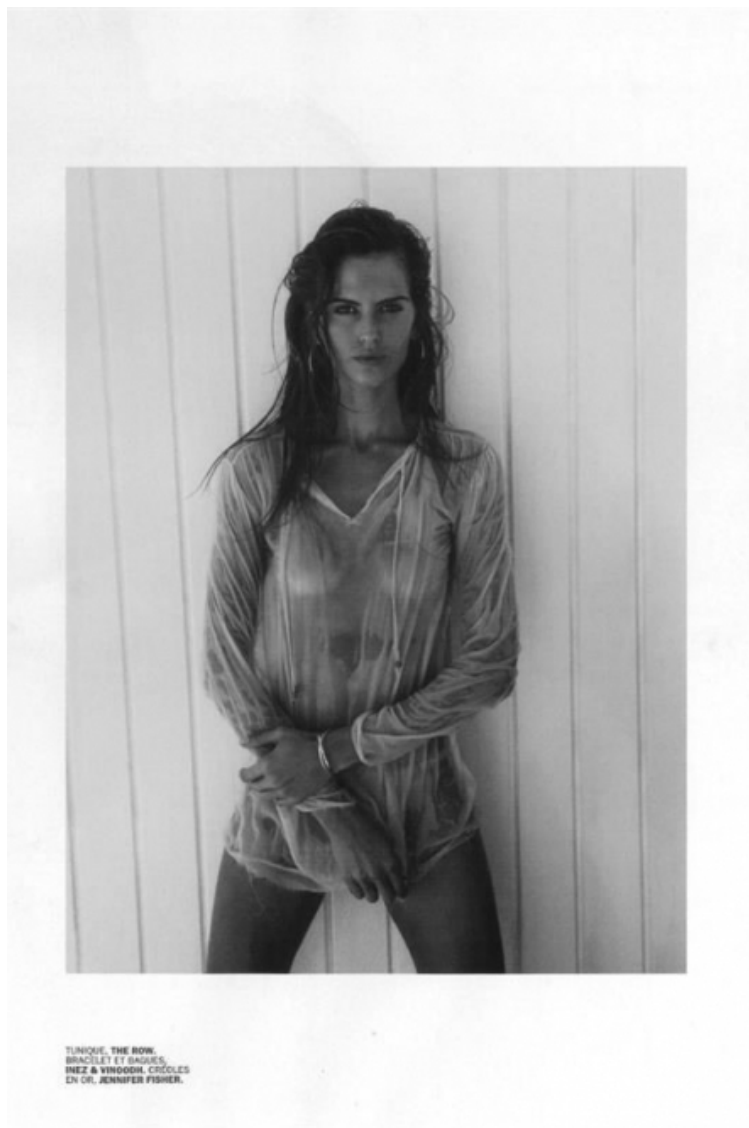

Select

MODEL MANAGEMENT

8255 Beverly Blvd suite 217, Los Angeles, 90048, California, United States

Phone: (213) 454-0991 Email: info.losangeles@selectmodel.com Website: <https://selectmodel.com/>

Izabel Goulart

Height 179cm / 5' 10.5"

Bust 84cm / 33"

Waist 61cm / 24"

Hips 89cm / 35"

Shoes EU/US/UK 40 / 9 / 7

Eyes Brown

Hair Brown

Cup B