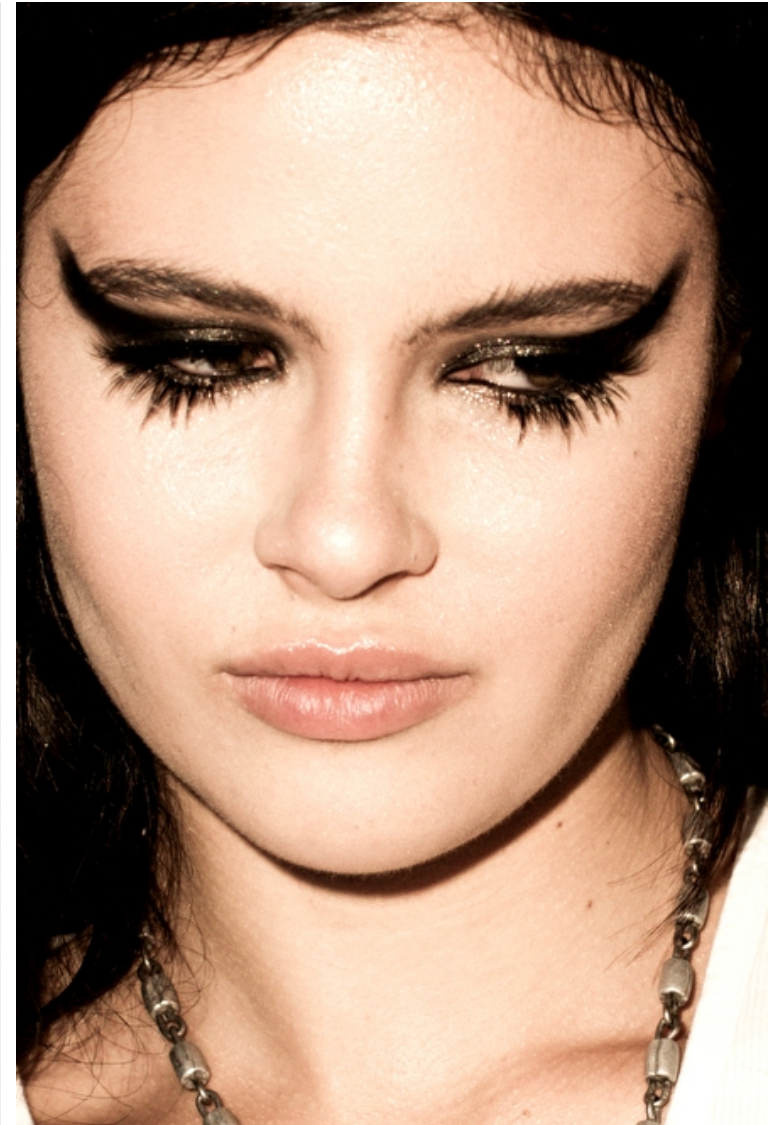

Select

MODEL MANAGEMENT

8255 Beverly Blvd suite 217, Los Angeles, 90048, California, United States

Phone: (213) 454-0991 Email: info.losangeles@selectmodel.com Website: <https://selectmodel.com/>

Jalynn Irwin

Height 170cm / 5' 7.0"

Size EU/US 32 / 2

Bust 81cm / 32"

Waist 62cm / 24.5"

Hips 86cm / 34"

Shoes EU/US/UK 38.5 / 7.5 / 5

Eyes Hazel

Hair Dark brown

Cup B