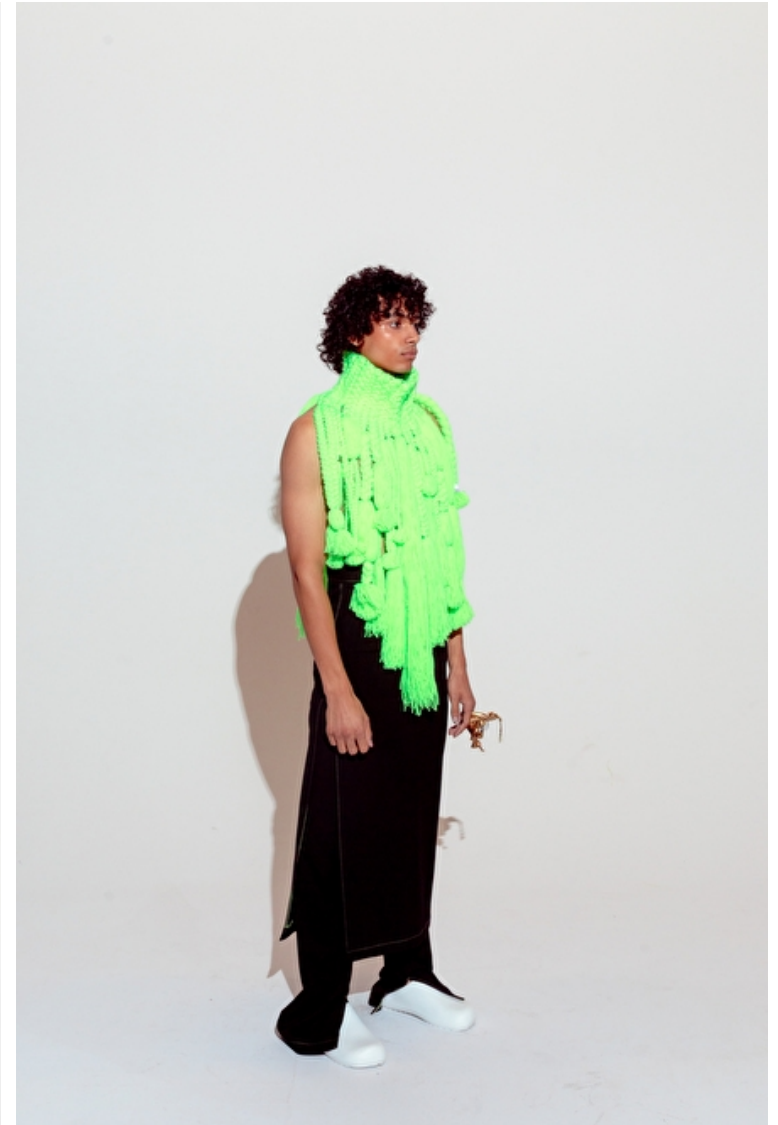

James B.

Height 186cm / 6' 1.0"

Waist 79cm / 31"

Shoes EU/US/UK 44.5 / 11.5 /
10

Eyes Brown

Hair Brown

Inseam 81cm / 32"

Neck 38cm / 15"

Sleeve 64cm / 25"

Suit size 50cm / 40"