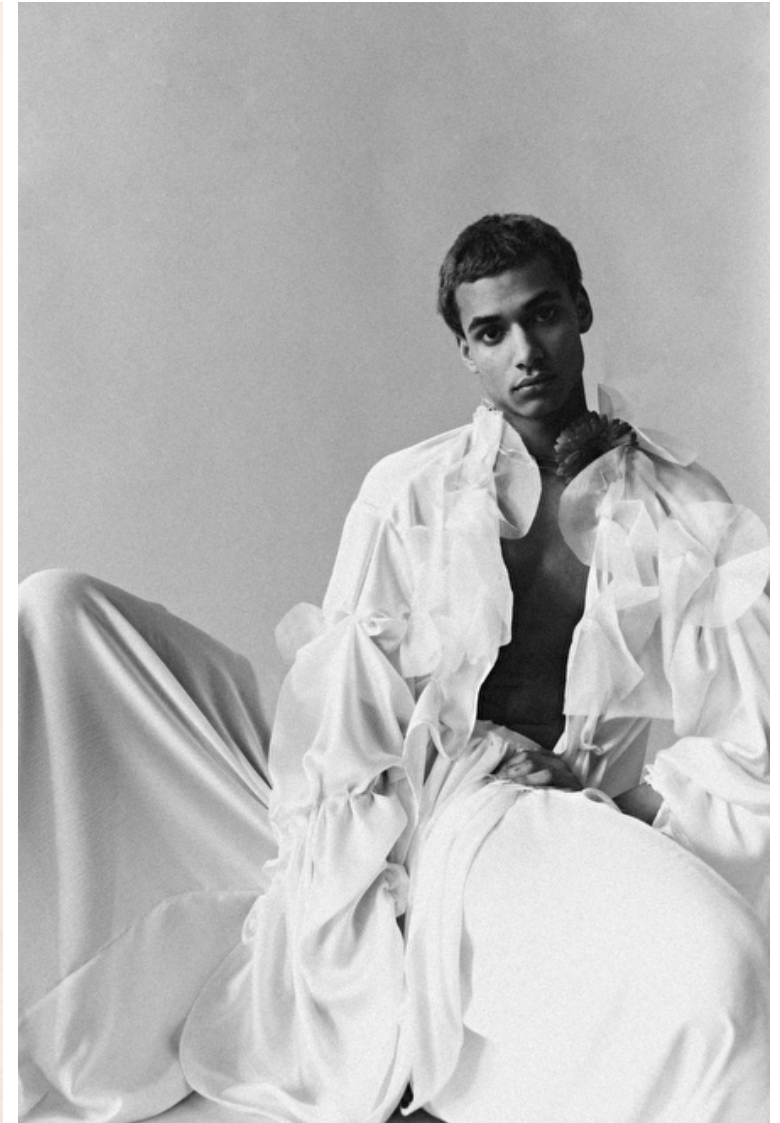

Select

MODEL MANAGEMENT

8255 Beverly Blvd suite 217, Los Angeles, 90048, California, United States

Phone: (213) 454-0991 Email: info.losangeles@selectmodel.com Website: <https://selectmodel.com/>

James B.

Height 186cm / 6' 1.0"

Waist 79cm / 31"

Shoes EU/US/UK 44.5 / 11.5 /
10

Eyes Brown

Hair Brown

Inseam 81cm / 32"

Neck 38cm / 15"

Sleeve 64cm / 25"

Suit size 50cm / 40"