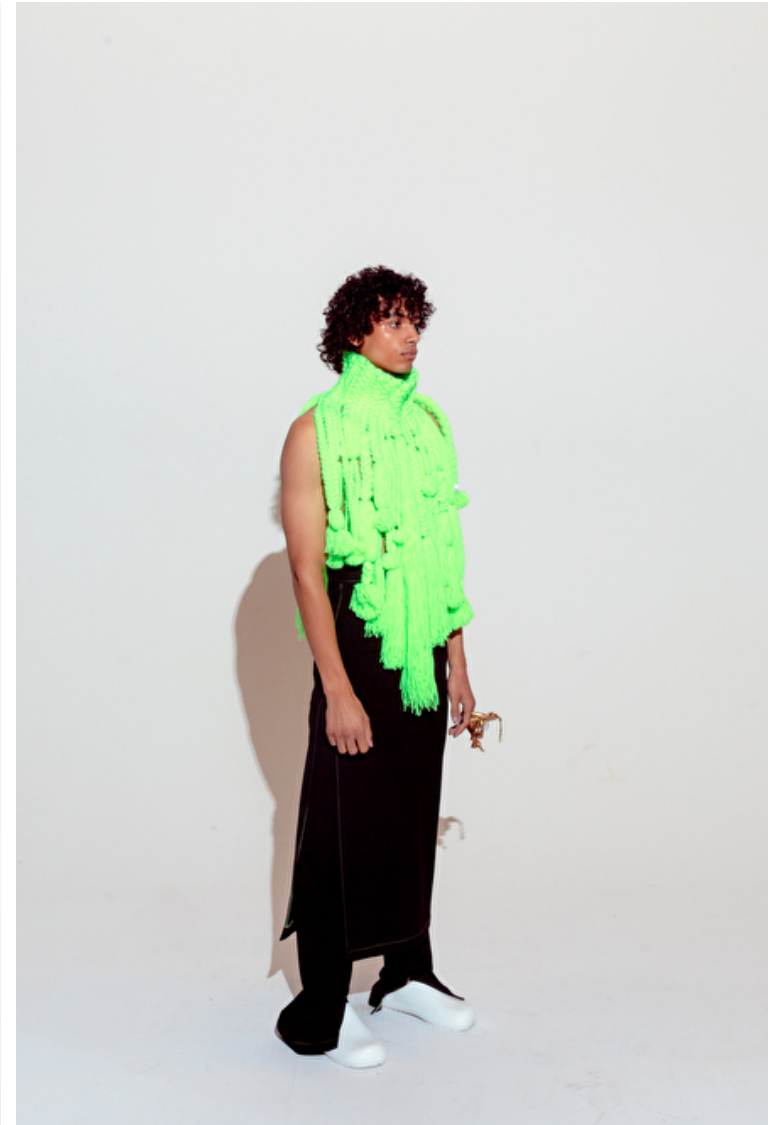

James B.

Height 186cm / 6' 1.0"

Waist 79cm / 31"

Shoes EU/US/UK 44.5 / 11.5 /
10

Eyes Brown

Hair Brown

Inseam 74cm / 29"

Neck 38cm / 15"

Sleeve 64cm / 25"

Suit size 50cm / 40"