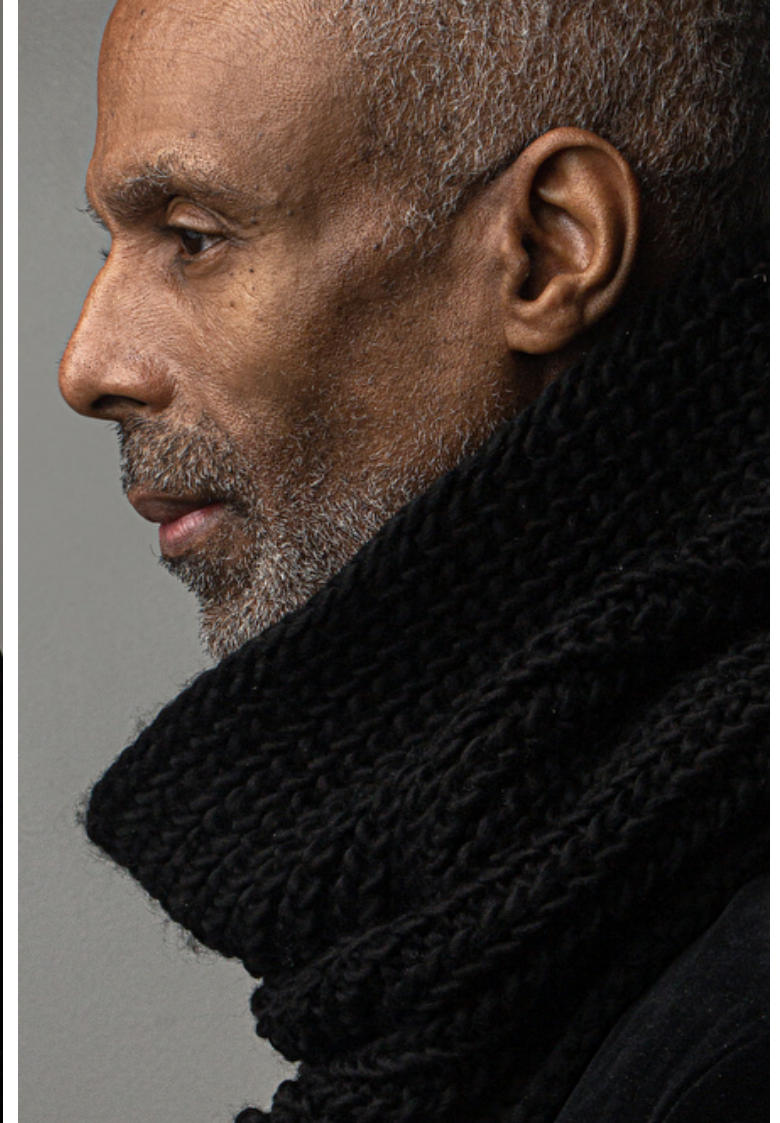

Jamie Melbourne

Height 188cm / 6' 2.0"

Waist 76cm / 30"

Shoes EU/US/UK 42.5 / 10 / 8.5

Eyes Brown

Hair Grey

Suit size 48cm / 38"

Suit cut Long

Height 188cm / 6' 2.0"

Waist 76cm / 30"

Shoes EU/US/UK 42.5 / 10 / 8.5

Eyes Brown

Hair Grey

Suit size 48cm / 38"

Suit cut Long

Select