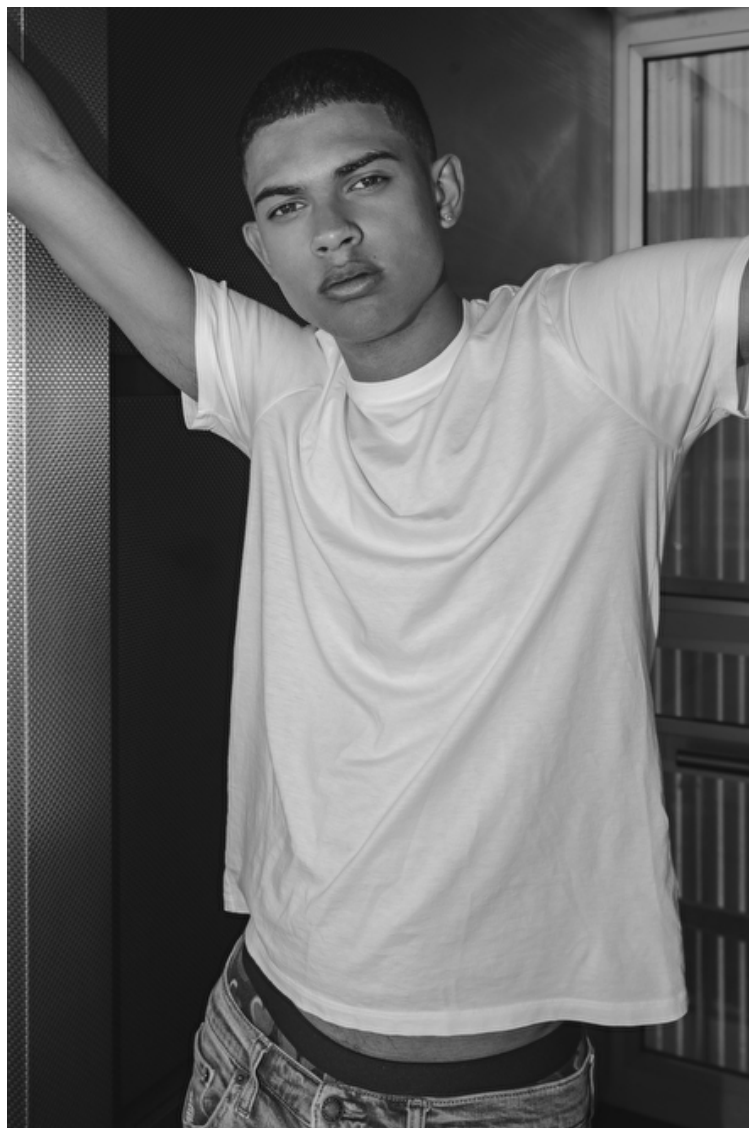

Select

MODEL MANAGEMENT

7250 Melrose Ave Suite 4, Los Angeles, 90046, California, United States

Phone: (213) 454-0991 Email: info.losangeles@selectmodel.com Website: <https://selectmodel.com/>

Jared Griffith

Height 188cm / 6' 2.0"

Chest 89cm / 35"

Waist 76cm / 30"

Shoes EU/US/UK 42.5 / 10 / 8.5

Eyes Hazel

Hair Black

Inseam 81cm / 32"

Neck 35cm / 14"

Sleeve 63cm / 25"

Suit size 48cm / 38"

Suit cut Regular