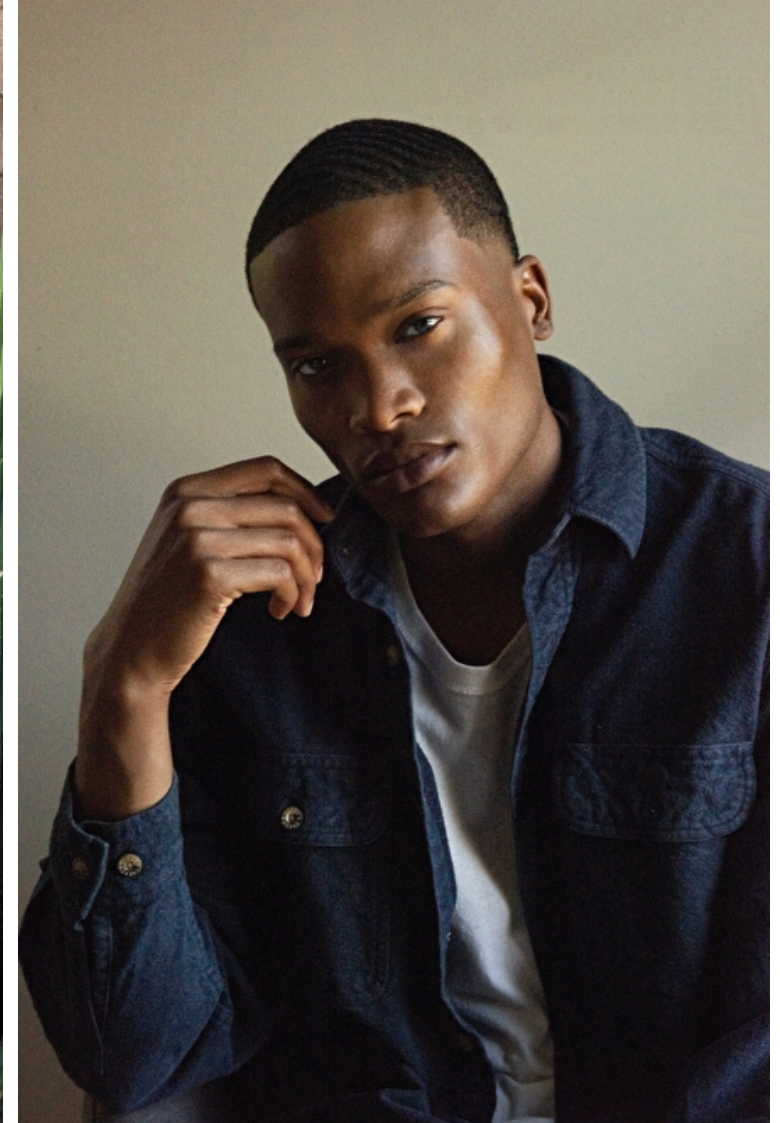

Jase Battiste

Height 183cm / 6' 0.0"

Chest 92cm / 36"

Waist 74cm / 29"

Shoes EU/US/UK 44 / 11 / 9.5

Eyes Brown

Hair Black

Inseam 86cm / 34"

Neck 37cm / 14.5"

Sleeve 64cm / 25"

Suit size 46cm / 36"

Suit cut Regular