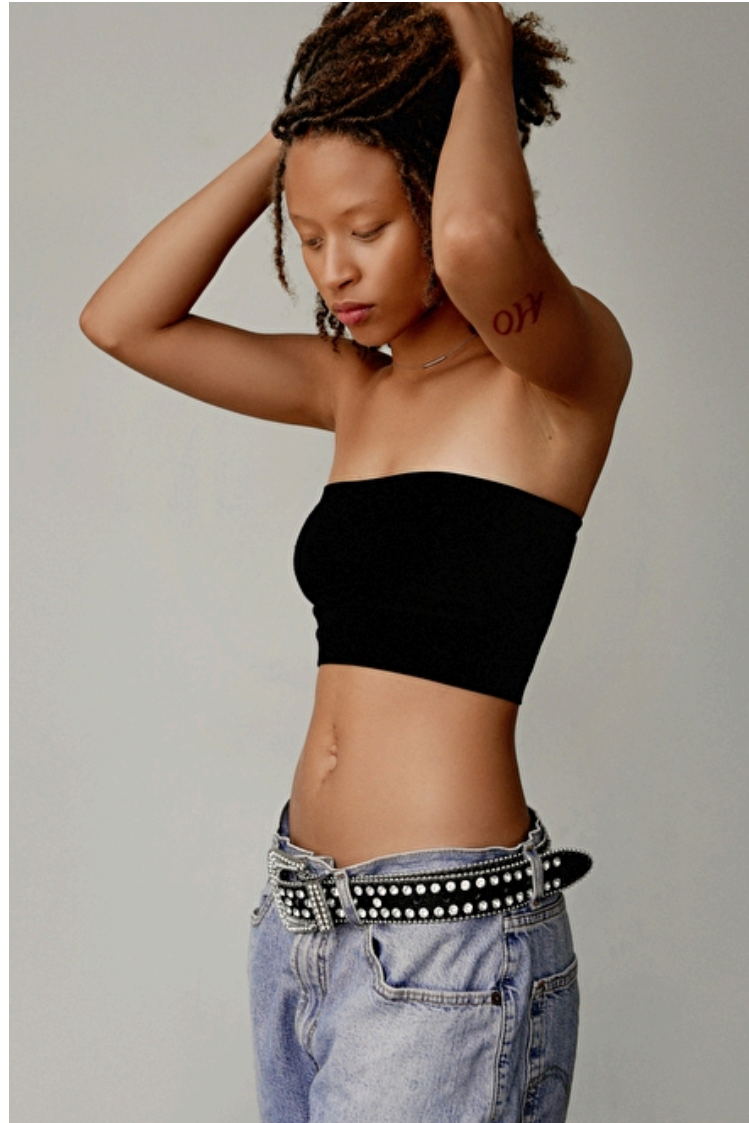

Select

MODEL MANAGEMENT

7250 Melrose Ave Suite 4, Los Angeles, 90046, California, United States

Phone: (213) 454-0991 Email: info.losangeles@selectmodel.com Website: <https://selectmodel.com/>

Jasmine Davis

Height 176cm / 5' 9.5"

Size EU/US 32 / 2

Bust 84cm / 33"

Waist 61cm / 24"

Hips 88cm / 34.5"

Shoes EU/US/UK 40 / 9 / 7

Eyes Blue green

Hair Dark blond

Cup A/B

Location LA