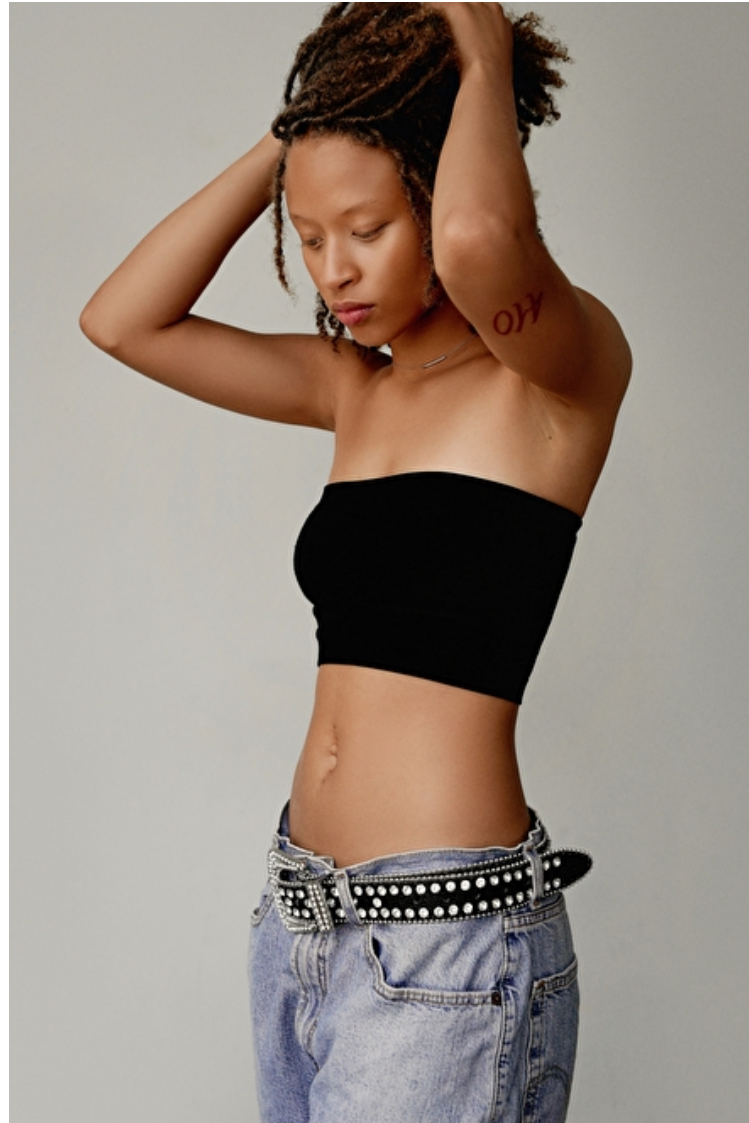

Select

MODEL MANAGEMENT

8255 Beverly Blvd suite 217, Los Angeles, 90048, California, United States

Phone: (213) 454-0991 Email: info.losangeles@selectmodel.com Website: <https://selectmodel.com/>

Jasmine Davis

Height 176cm / 5' 9.5"

Size EU/US 32 / 2

Bust 84cm / 33"

Waist 61cm / 24"

Hips 88cm / 34.5"

Shoes EU/US/UK 40 / 9 / 7

Eyes Blue green

Hair Dark blond

Cup A/B

Location LA