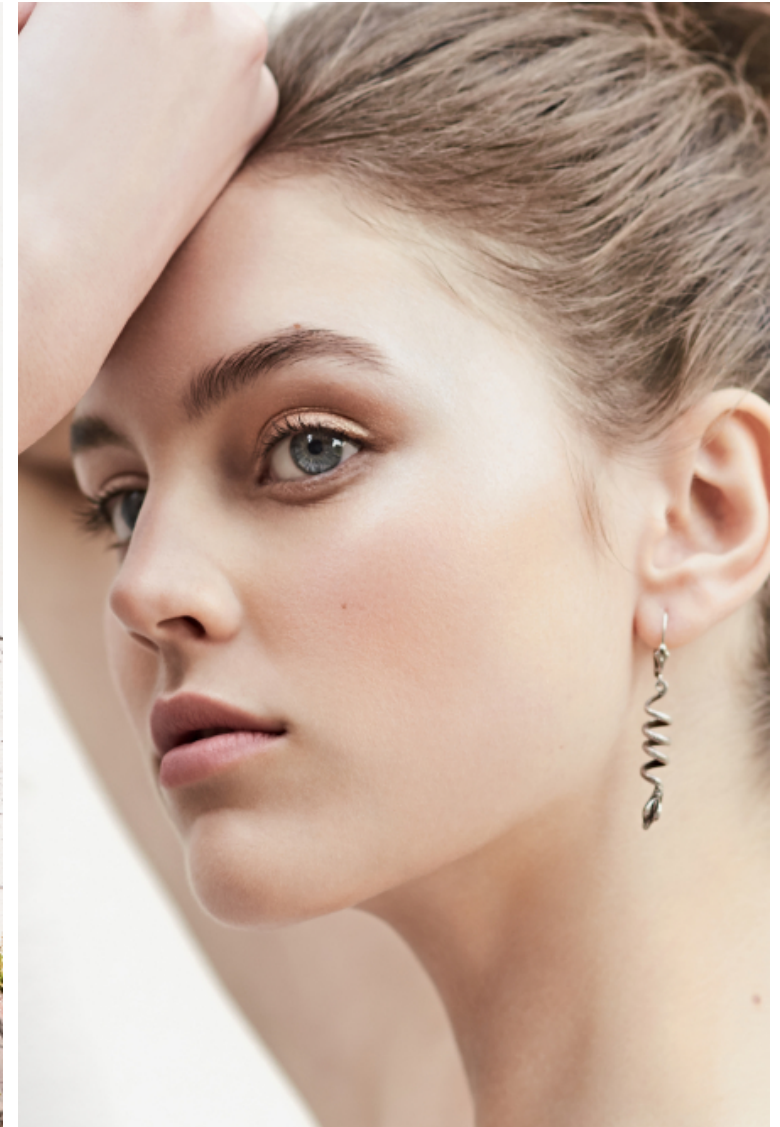

Height 179cm / 5' 10.5"

Bust 86cm / 34"

Waist 62cm / 24.5"

Hips 86cm / 34"

Shoes EU/US/UK 39 / 8 / 6

Eyes Blue

Hair Brown

Cup A