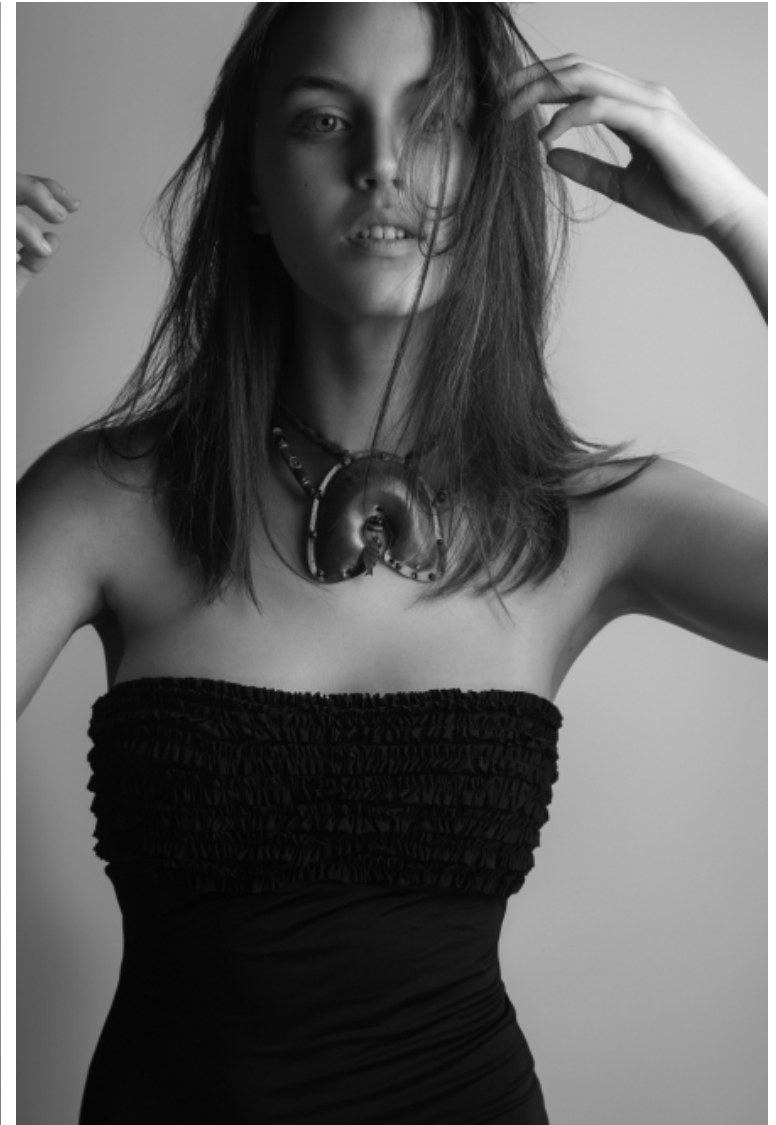

Height 179cm / 5' 10.5"

Bust 86cm / 34"

Waist 62cm / 24.5"

Hips 86cm / 34"

Shoes EU/US/UK 39 / 8 / 6

Eyes Blue

Hair Brown

Cup A