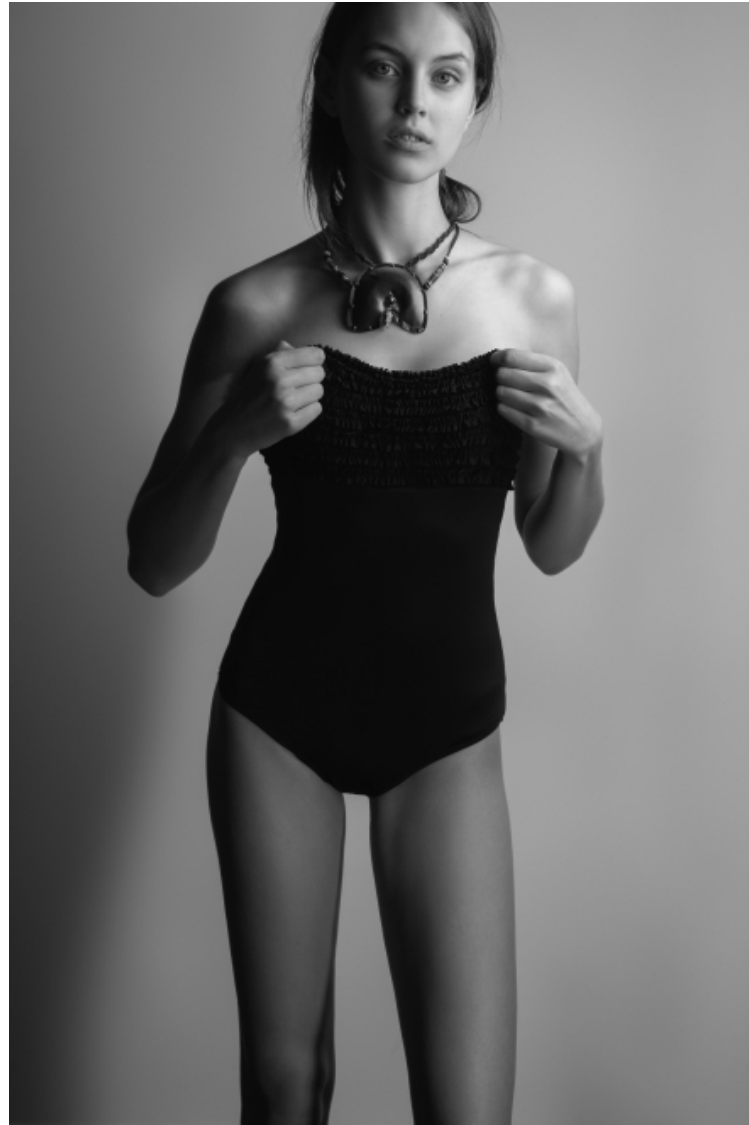

Height 179cm / 5' 10.5"

Bust 86cm / 34"

Waist 62cm / 24.5"

Hips 86cm / 34"

Shoes EU/US/UK 39 / 8 / 6

Eyes Blue

Hair Brown

Cup A