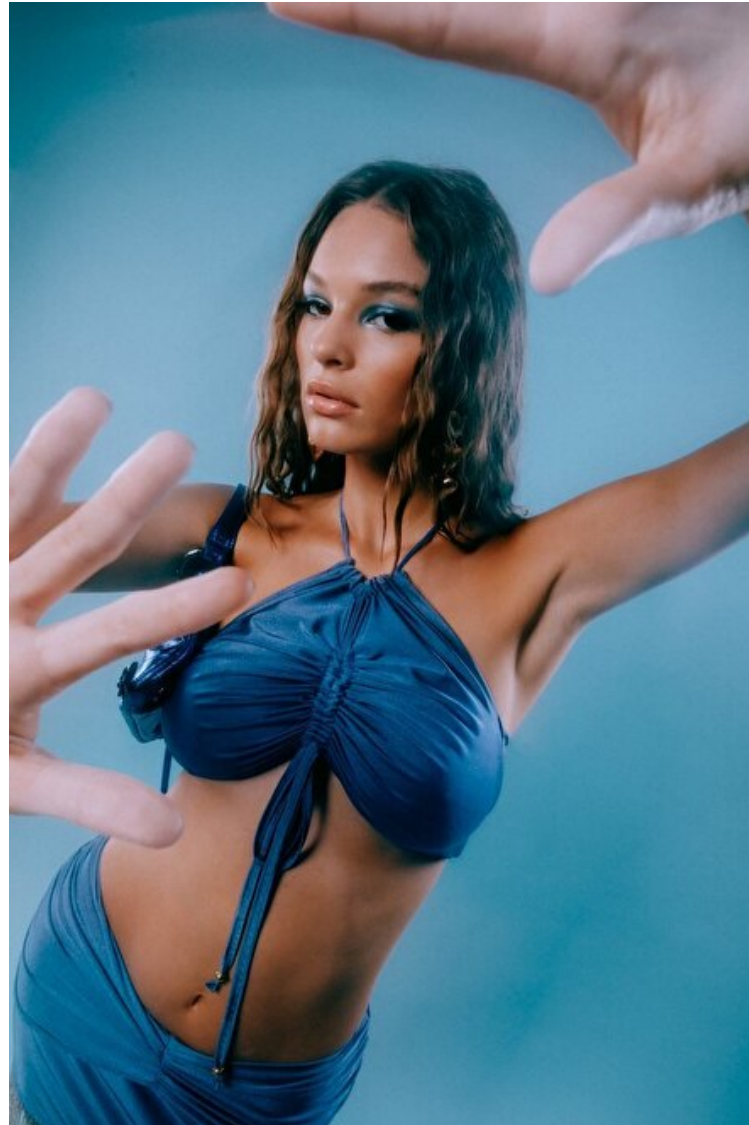

Size EU/US 34 / 4

Bust 87cm / 34.5"

Waist 66cm / 26"

Hips 96cm / 38"

Shoes EU/US/UK 41.5 / 10 / 8

Eyes Hazel

Hair Brown

Select