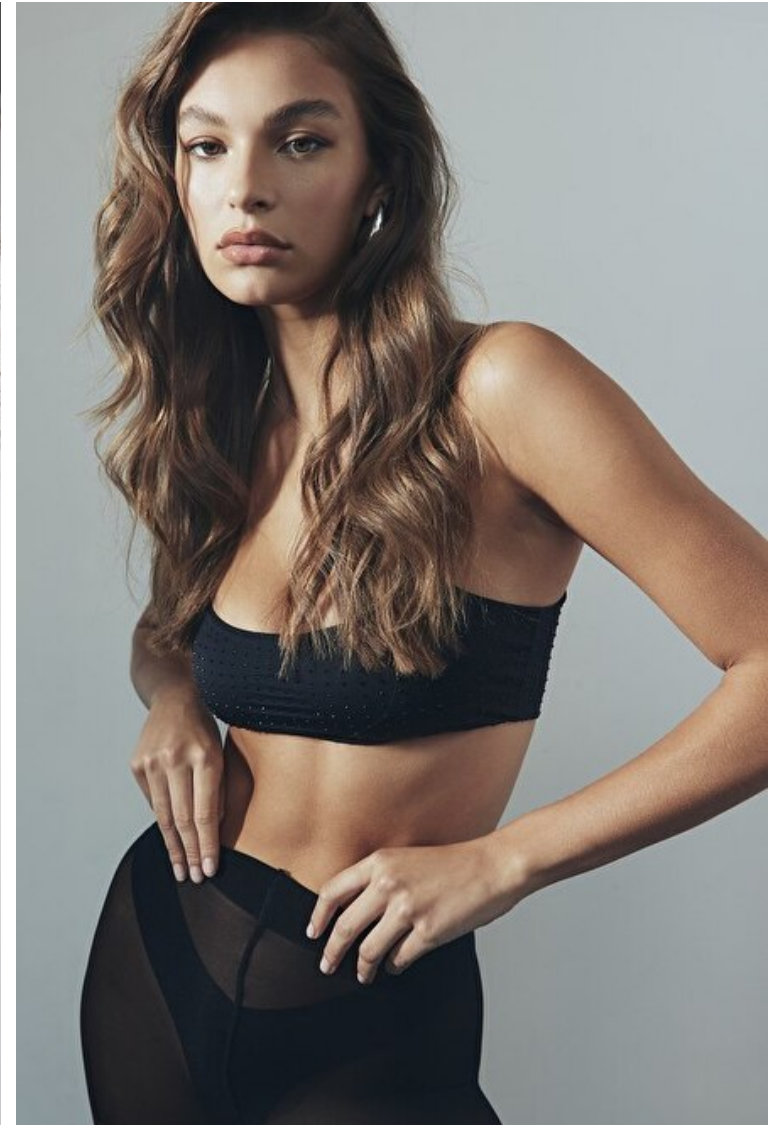

Size EU/US 34 / 4

Bust 87cm / 34.5"

Waist 66cm / 26"

Hips 96cm / 38"

Shoes EU/US/UK 41.5 / 10 / 8

Eyes Hazel

Hair Brown

Select