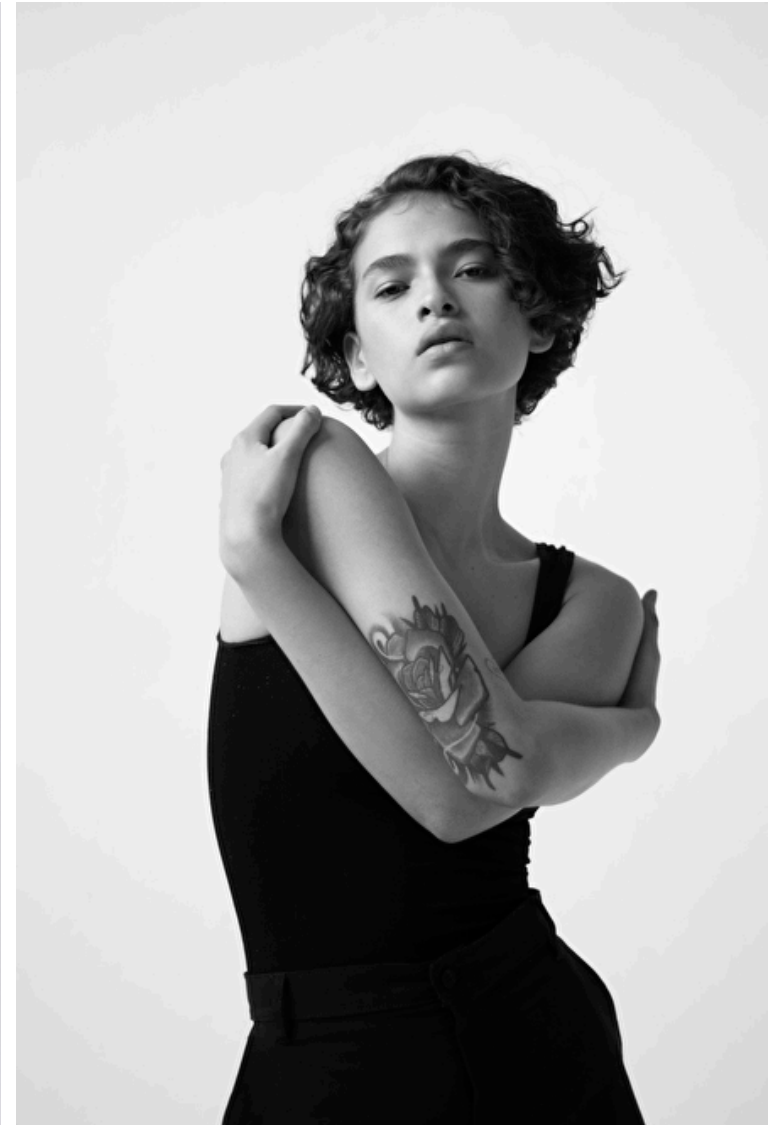

Height 178cm / 5' 10.0"

Size EU/US 32 / 2

Bust 88cm / 34.5"

Waist 66cm / 26"

Hips 93cm / 36.5"

Shoes EU/US/UK 40.5 / 9.5 / 7

Eyes Brown

Hair Brown