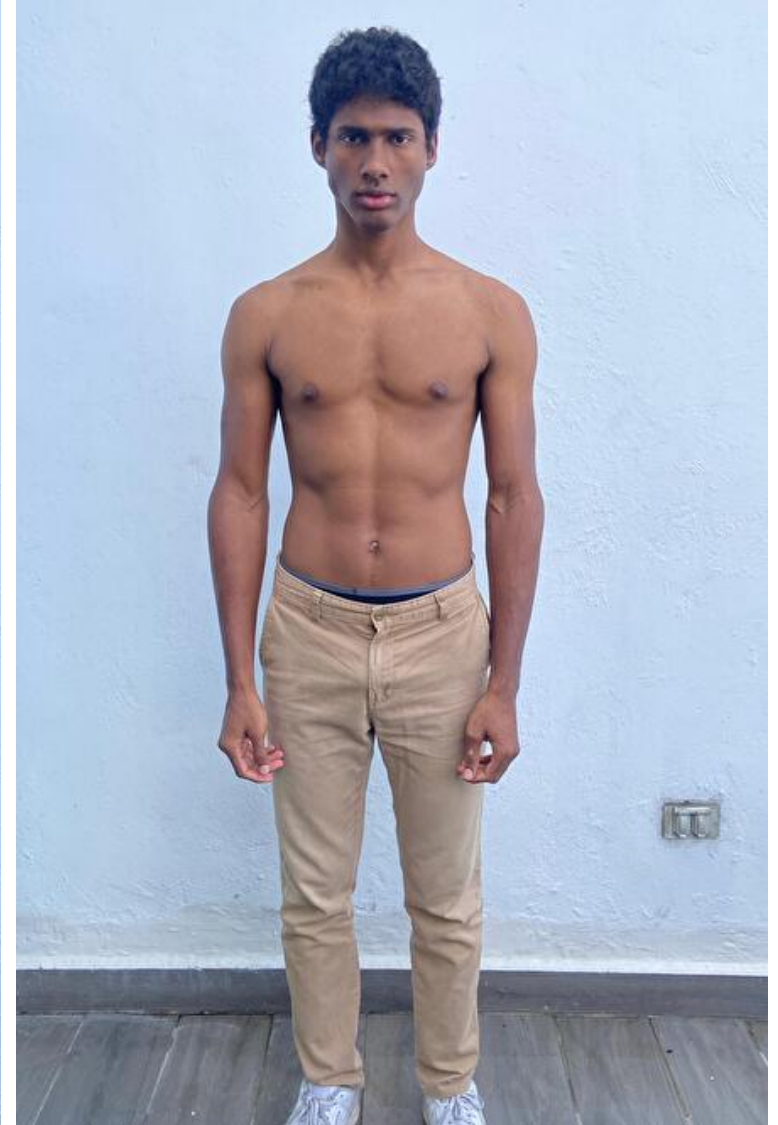

Select

MODEL MANAGEMENT

7250 Melrose Ave Suite 4, Los Angeles, 90046, California, United States

Phone: (213) 454-0991 Email: info.losangeles@selectmodel.com Website: <https://selectmodel.com/>

Jesus Marcelo

Height 187cm / 6' 1.5"

Waist 81cm / 32"

Shoes EU/US/UK 43 / 10.5 / 9

Eyes Brown

Hair Black

Inseam 81cm / 32"

Neck 38cm / 15"

Sleeve 68cm / 27"