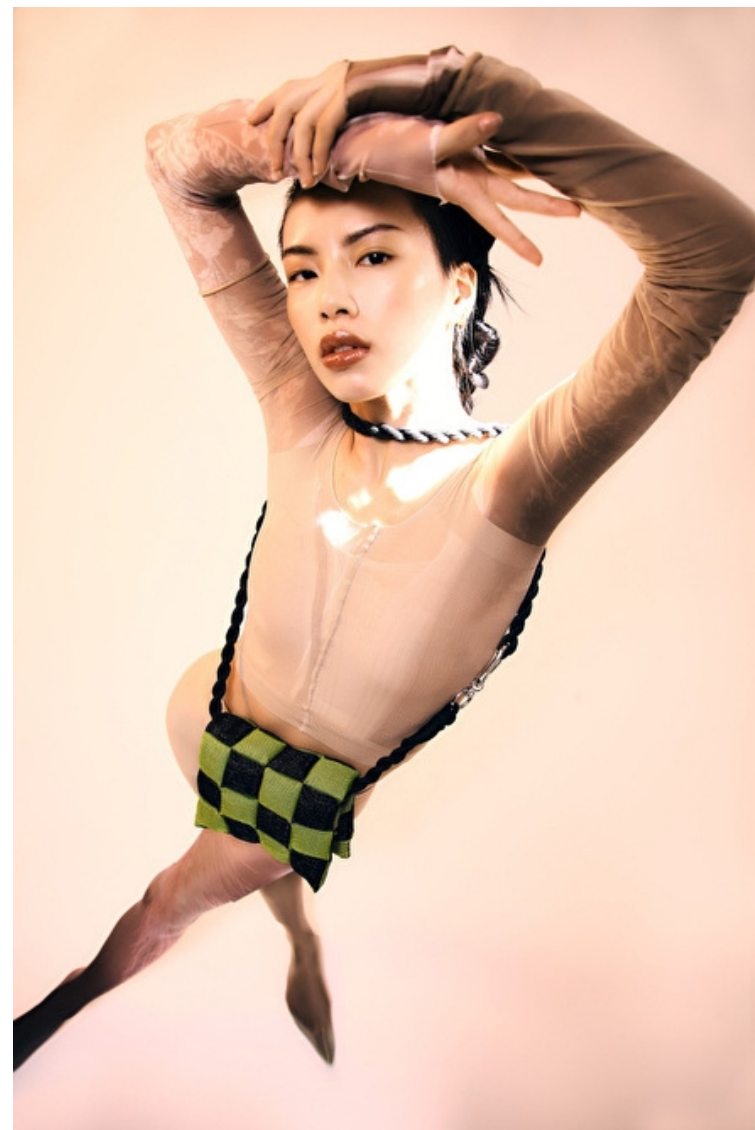

Select

MODEL MANAGEMENT

8255 Beverly Blvd suite 217, Los Angeles, 90048, California, United States

Phone: (213) 454-0991 Email: info.losangeles@selectmodel.com Website: <https://selectmodel.com/>

Jude Kim

Height 165cm / 5' 5.0"

Size EU/US 32 / 2

Bust 76cm / 30"

Waist 59cm / 23"

Hips 81cm / 32"

Shoes EU/US/UK 36 / 6 / 3

Eyes Black

Hair Black

Cup A