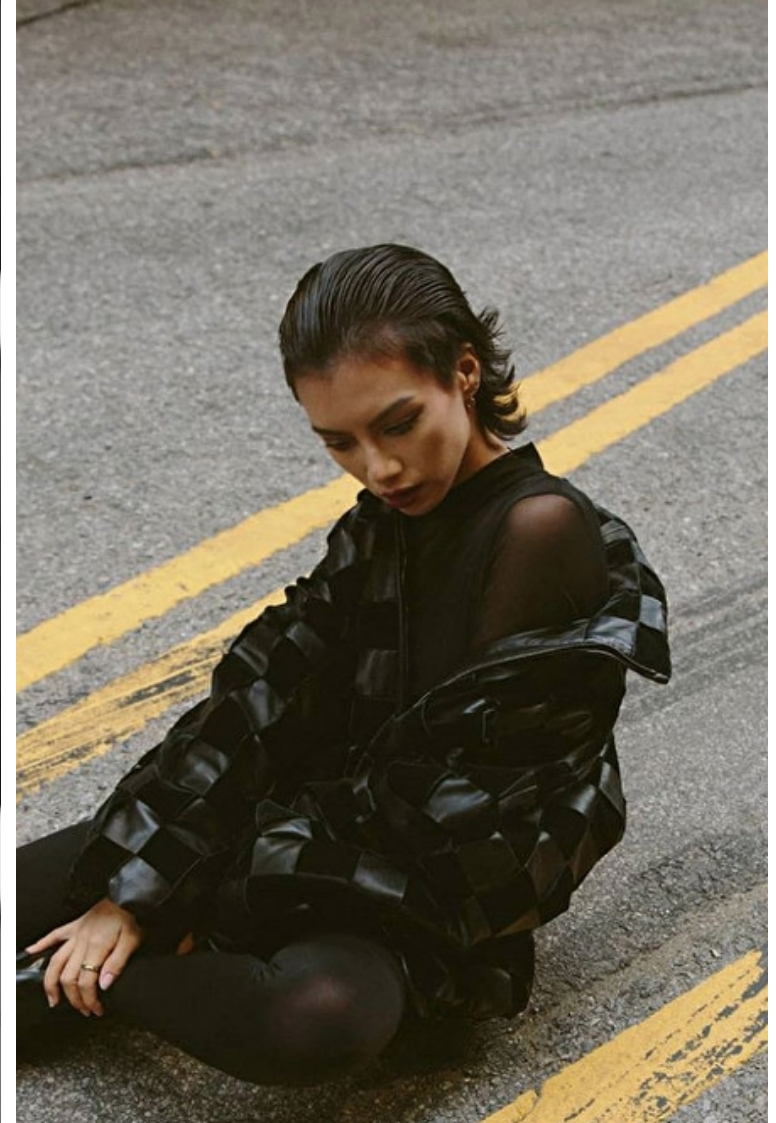

Select

MODEL MANAGEMENT

8255 Beverly Blvd suite 217, Los Angeles, 90048, California, United States

Phone: (213) 454-0991 Email: info.losangeles@selectmodel.com Website: <https://selectmodel.com/>

Jude Kim

Height 165cm / 5' 5.0"

Size EU/US 32 / 2

Bust 76cm / 30"

Waist 59cm / 23"

Hips 81cm / 32"

Shoes EU/US/UK 36 / 6 / 3

Eyes Black

Hair Black

Cup A