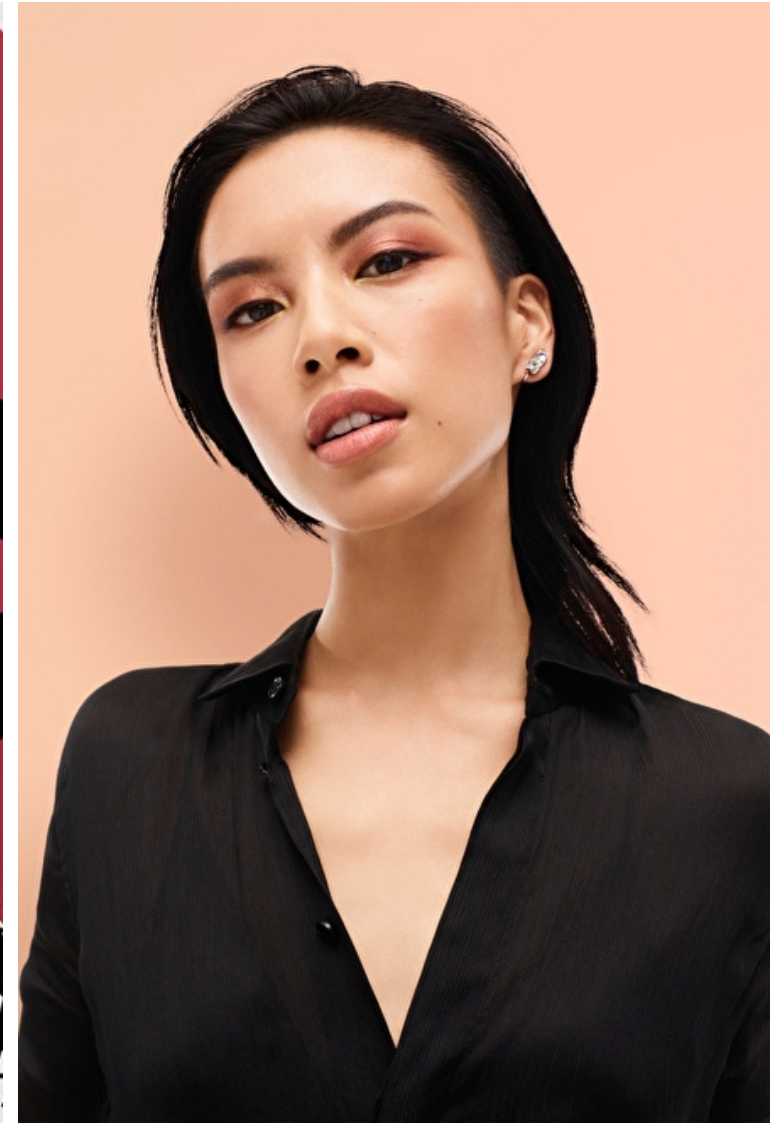

Select

MODEL MANAGEMENT

8255 Beverly Blvd suite 217, Los Angeles, 90048, California, United States

Phone: (213) 454-0991 Email: info.losangeles@selectmodel.com Website: <https://selectmodel.com/>

Jude Kim

Height 165cm / 5' 5.0"

Size EU/US 32 / 2

Bust 76cm / 30"

Waist 59cm / 23"

Hips 81cm / 32"

Shoes EU/US/UK 36 / 6 / 3

Eyes Black

Hair Black

Cup A