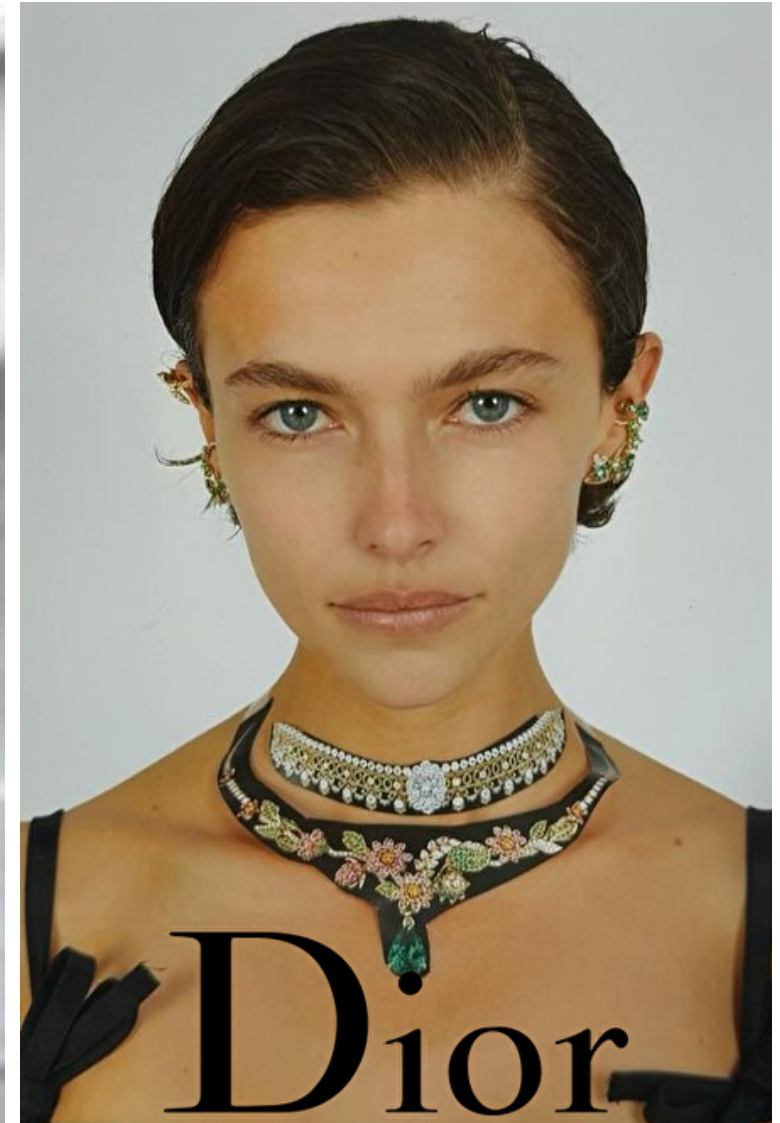

Bust 82cm / 32.5"

Waist 61cm / 24"

Hips 90cm / 35.5"

Shoes EU/US/UK 39 / 8 / 6

Eyes Blue

Hair Brown

Select

MODEL MANAGEMENT