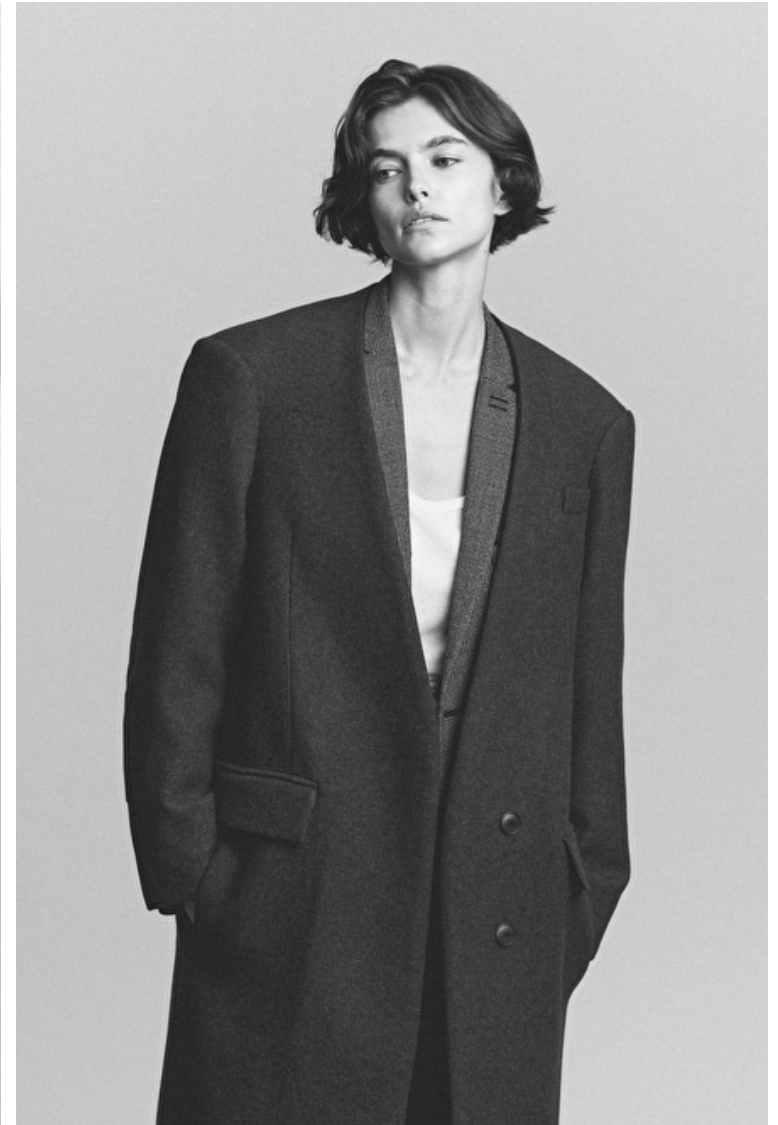

Height 177cm / 5' 9.5"

Bust 82cm / 32.5"

Waist 61cm / 24"

Hips 90cm / 35.5"

Shoes EU/US/UK 39 / 8 / 6

Eyes Blue

Hair Brown

Select