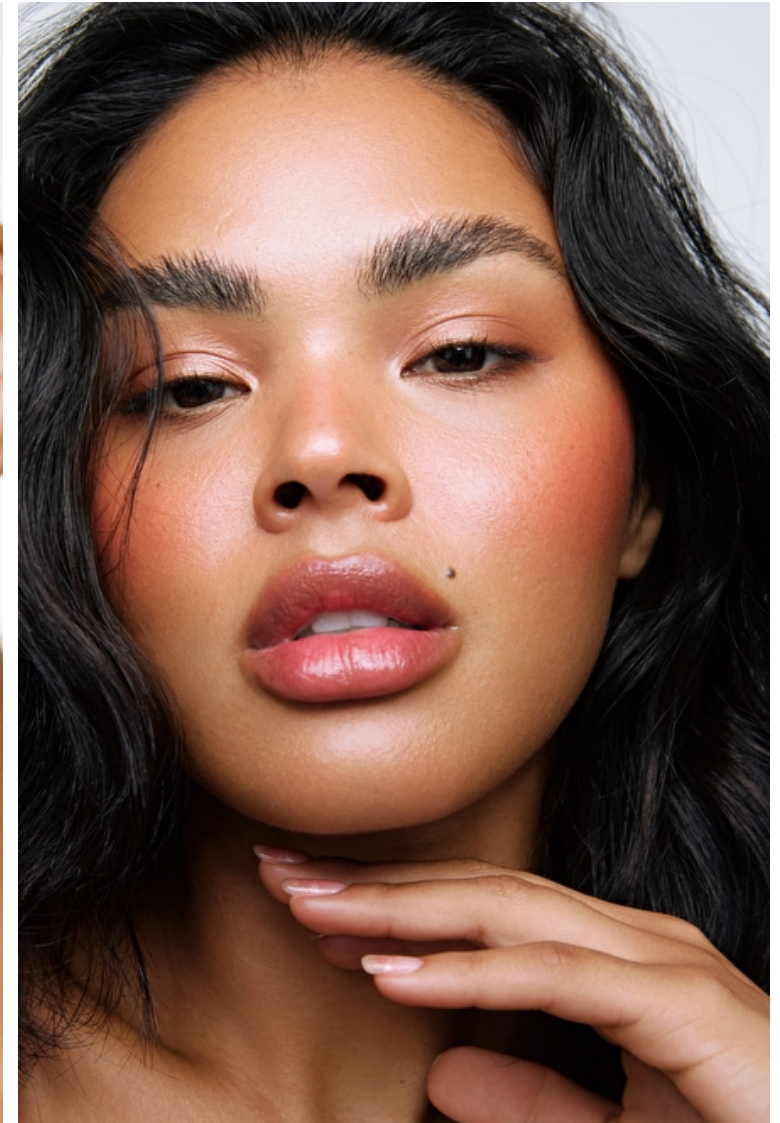

Select

MODEL MANAGEMENT

8255 Beverly Blvd suite 217, Los Angeles, 90048, California, United States

Phone: (213) 454-0991 Email: info.losangeles@selectmodel.com Website: <https://selectmodel.com/>

Julyana Soares

Height 175cm / 5' 9.0"

Size EU/US 32 / 2

Bust 86cm / 34"

Waist 59cm / 23"

Hips 86cm / 34"

Shoes EU/US/UK 38 / 7.5 / 5

Eyes Brown

Hair Brown

Cup C