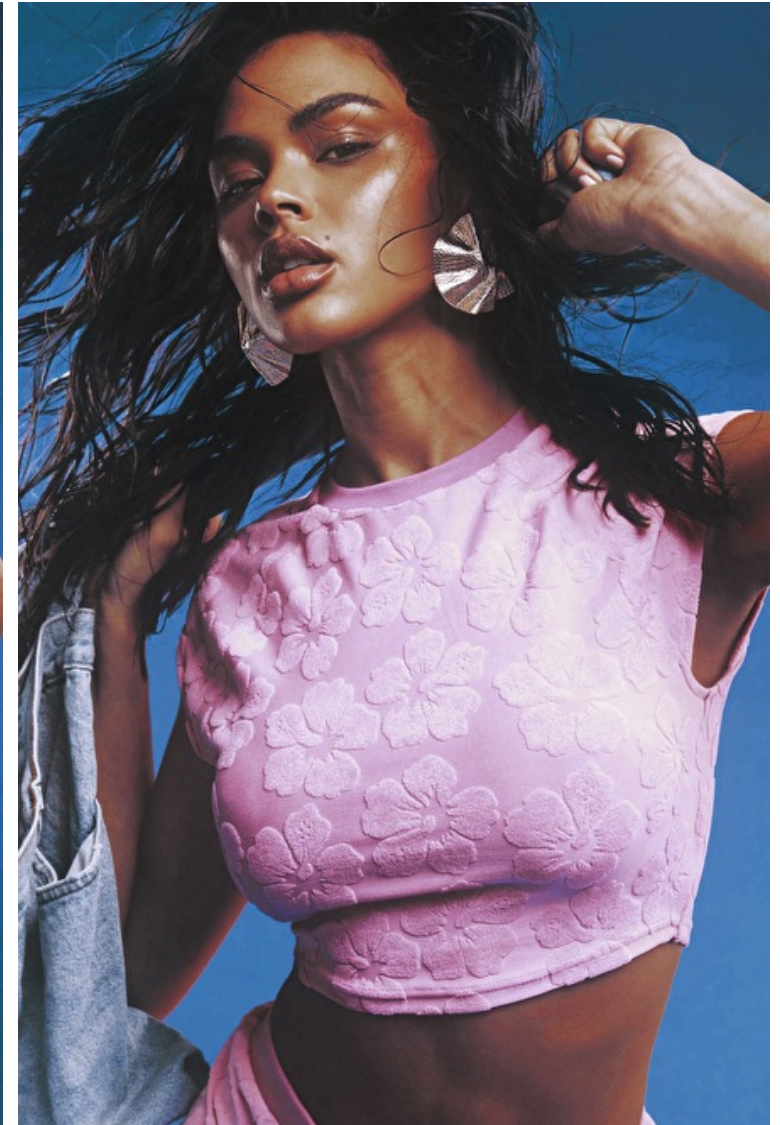

Select

MODEL MANAGEMENT

7250 Melrose Ave Suite 4, Los Angeles, 90046, California, United States

Phone: (213) 454-0991 Email: info.losangeles@selectmodel.com Website: <https://selectmodel.com/>

Julyana Soares

Height 175cm / 5' 9.0"

Size EU/US 32 / 2

Bust 86cm / 34"

Waist 61cm / 24"

Hips 89cm / 35"

Shoes EU/US/UK 38 / 7.5 / 5

Eyes Brown

Hair Brown

Cup C