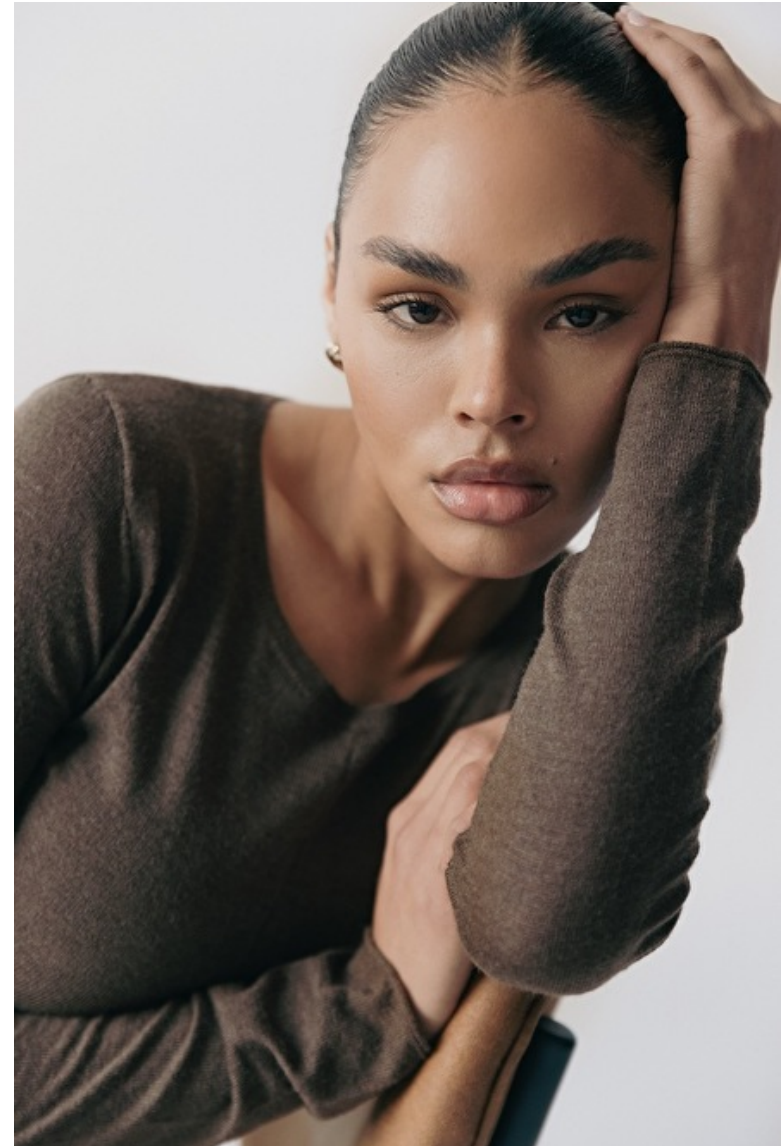

Julyana Soares

Height 175cm / 5' 9.0"

Size EU/US 32 / 2

Bust 86cm / 34"

Waist 61cm / 24"

Hips 89cm / 35"

Shoes EU/US/UK 38 / 7.5 / 5

Eyes Brown

Hair Brown

Cup C