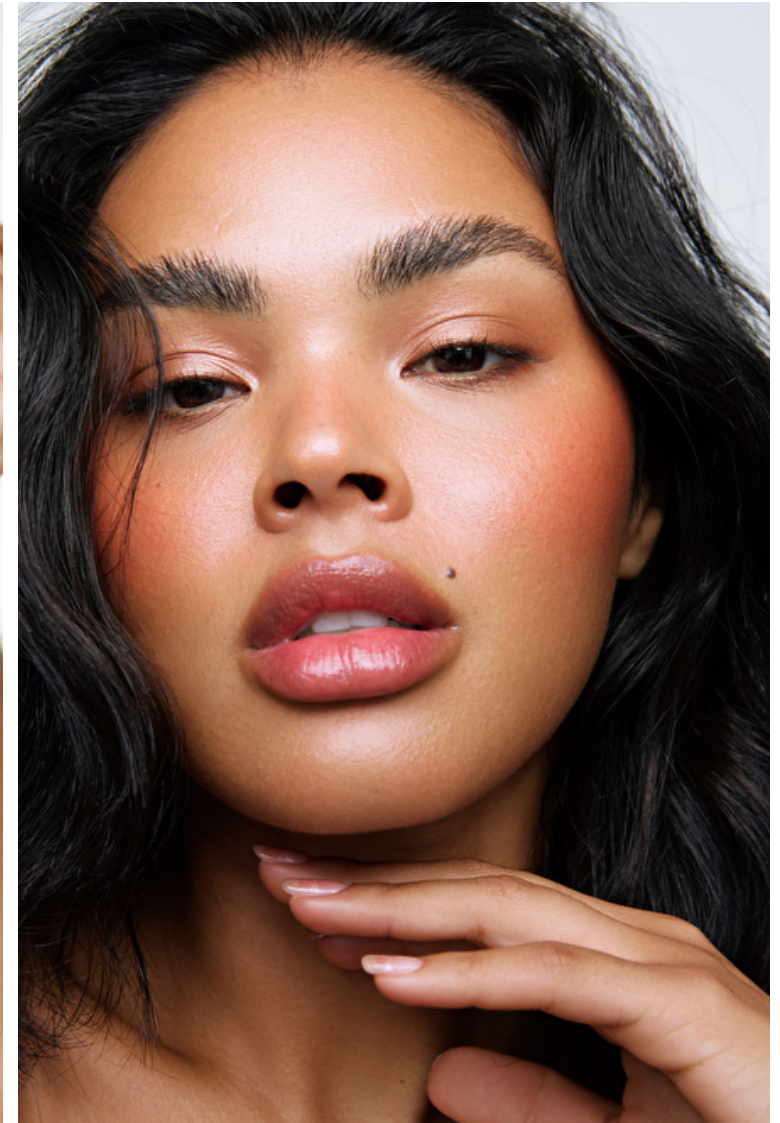

Select

MODEL MANAGEMENT

7250 Melrose Ave Suite 4, Los Angeles, 90046, California, United States

Phone: (213) 454-0991 Email: info.losangeles@selectmodel.com Website: <https://selectmodel.com/>

Julyana Soares

Height 175cm / 5' 9.0"

Size EU/US 32 / 2

Bust 86cm / 34"

Waist 61cm / 24"

Hips 89cm / 35"

Shoes EU/US/UK 38 / 7.5 / 5

Eyes Brown

Hair Brown

Cup C