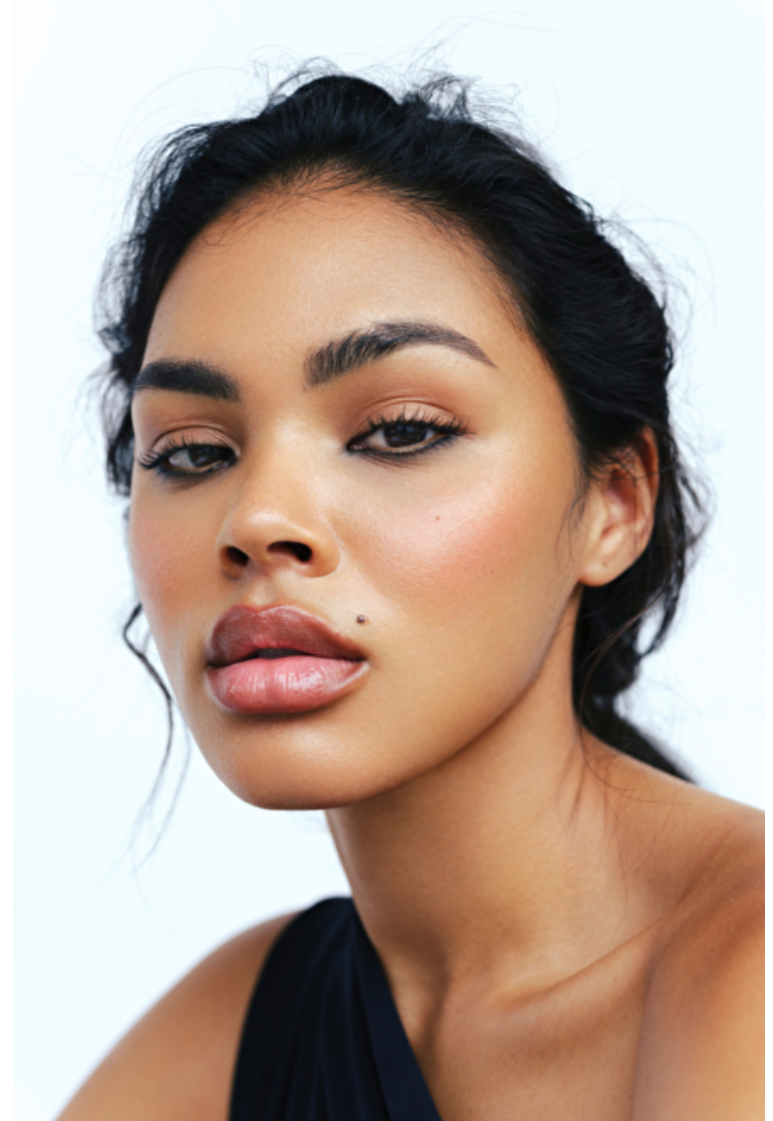

Select

MODEL MANAGEMENT

8255 Beverly Blvd suite 217, Los Angeles, 90048, California, United States

Phone: (213) 454-0991 Email: info.losangeles@selectmodel.com Website: <https://selectmodel.com/>

Julyana Soares

Height 175cm / 5' 9.0"

Size EU/US 32 / 2

Bust 86cm / 34"

Waist 59cm / 23"

Hips 86cm / 34"

Shoes EU/US/UK 38 / 7.5 / 5

Eyes Brown

Hair Brown

Cup C