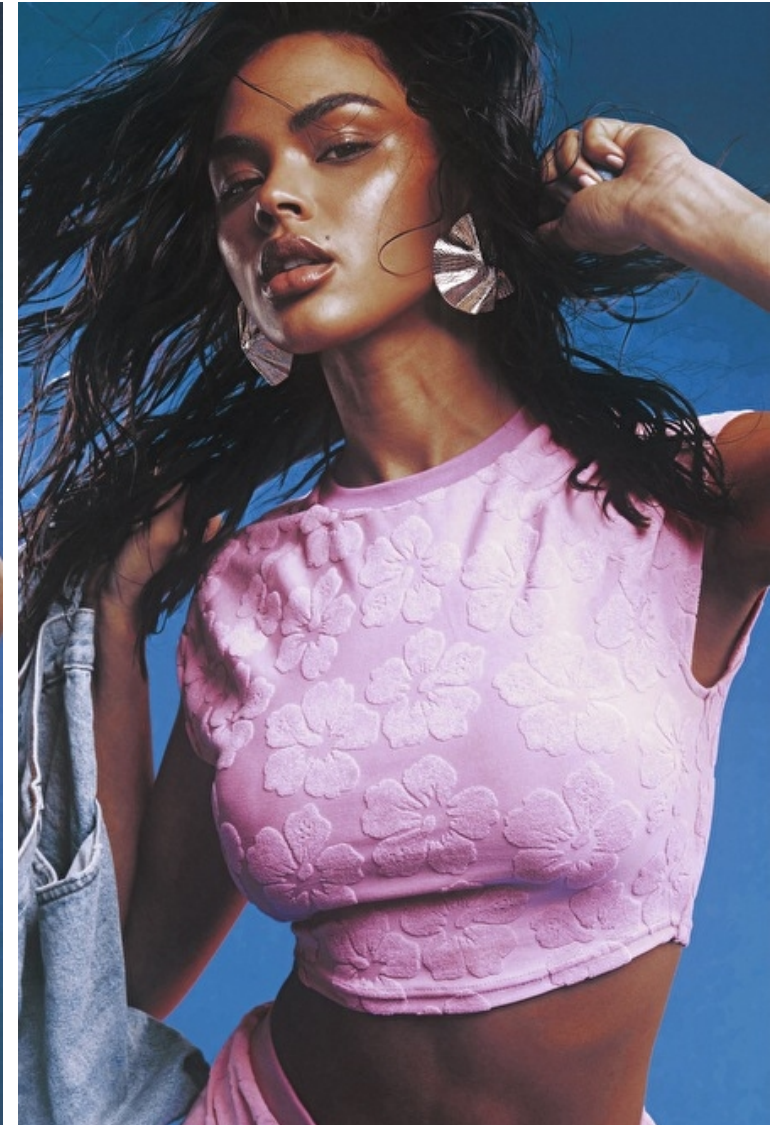

Select

MODEL MANAGEMENT

8255 Beverly Blvd suite 217, Los Angeles, 90048, California, United States

Phone: (213) 454-0991 Email: info.losangeles@selectmodel.com Website: <https://selectmodel.com/>

Julyana Soares

Height 175cm / 5' 9.0"

Size EU/US 32 / 2

Bust 86cm / 34"

Waist 59cm / 23"

Hips 86cm / 34"

Shoes EU/US/UK 38 / 7.5 / 5

Eyes Brown

Hair Brown

Cup C