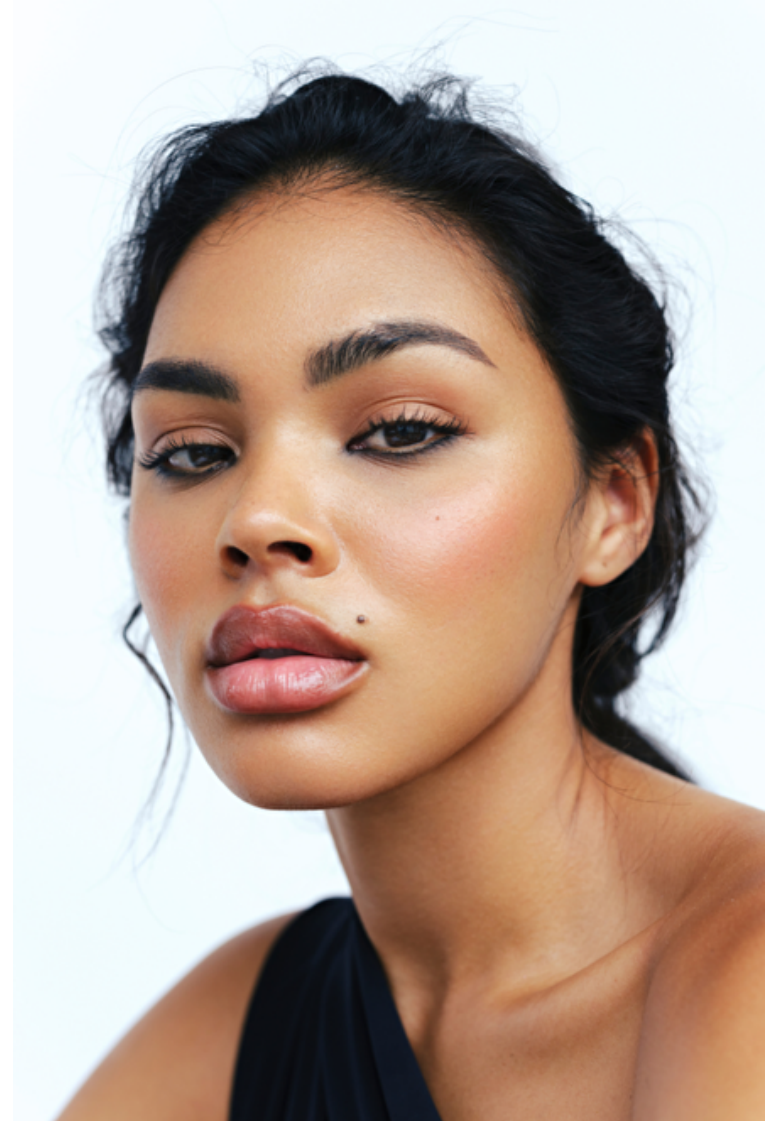

Select

MODEL MANAGEMENT

7250 Melrose Ave Suite 4, Los Angeles, 90046, California, United States

Phone: (213) 454-0991 Email: info.losangeles@selectmodel.com Website: <https://selectmodel.com/>

Julyana Soares

Height 175cm / 5' 9.0"

Size EU/US 32 / 2

Bust 86cm / 34"

Waist 61cm / 24"

Hips 89cm / 35"

Shoes EU/US/UK 38 / 7.5 / 5

Eyes Brown

Hair Brown

Cup C