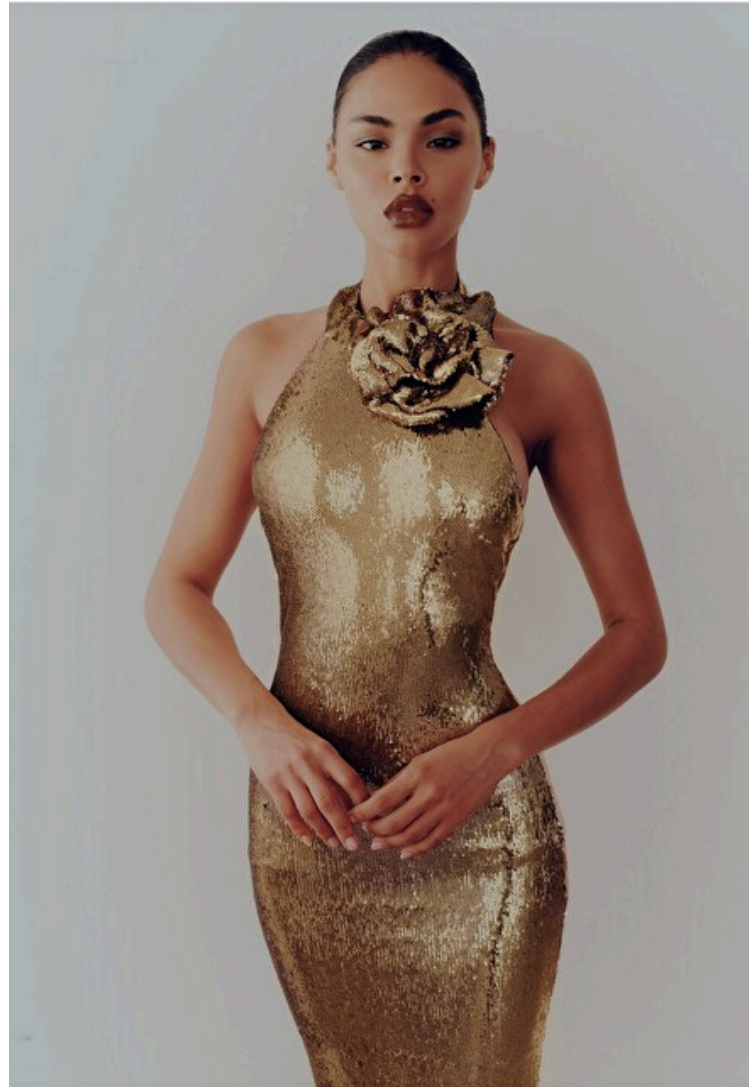

Select

MODEL MANAGEMENT

7250 Melrose Ave Suite 4, Los Angeles, 90046, California, United States

Phone: (213) 454-0991 **Email:** info.losangeles@selectmodel.com **Website:** <https://selectmodel.com/>

Julyana Soares

Height 175cm / 5' 9.0"

Size EU/US 32 / 2

Bust 86cm / 34"

Waist 61cm / 24"

Hips 89cm / 35"

Shoes EU/US/UK 38 / 7.5 / 5

Eyes Brown

Hair Brown

Cup C