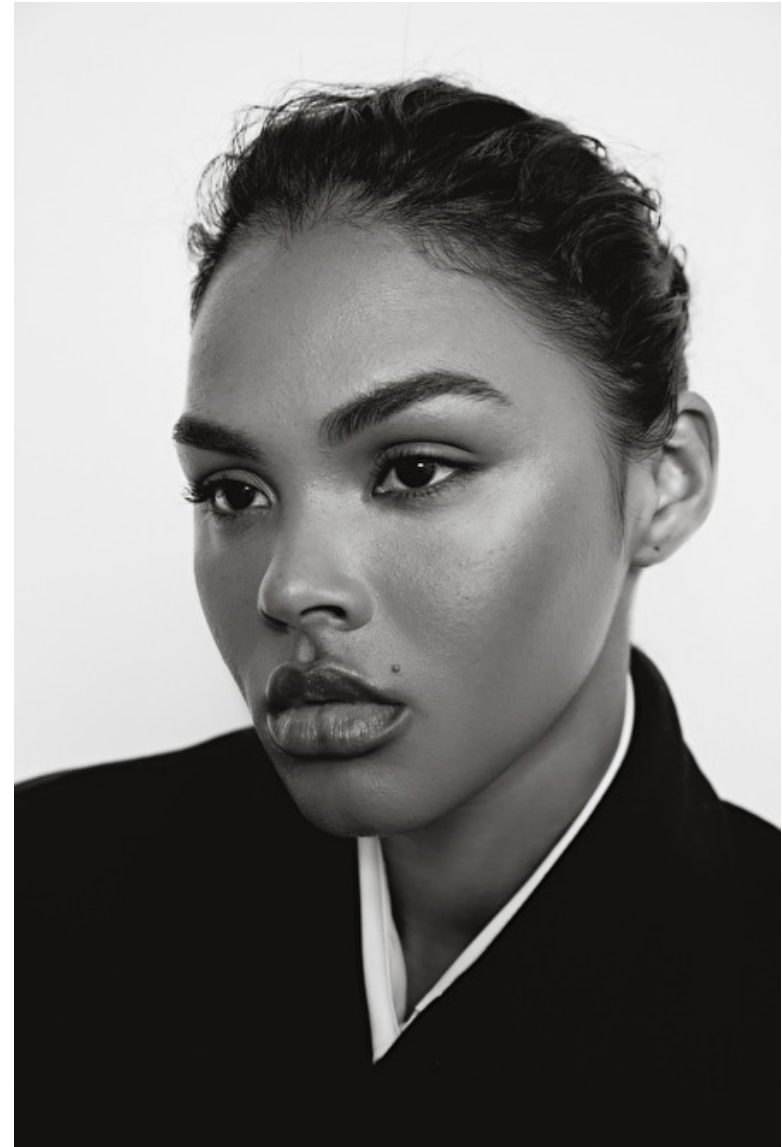

Select

MODEL MANAGEMENT

7250 Melrose Ave Suite 4, Los Angeles, 90046, California, United States

Phone: (213) 454-0991 Email: info.losangeles@selectmodel.com Website: <https://selectmodel.com/>

Julyana Soares

Height 175cm / 5' 9.0"

Size EU/US 32 / 2

Bust 86cm / 34"

Waist 61cm / 24"

Hips 89cm / 35"

Shoes EU/US/UK 38 / 7.5 / 5

Eyes Brown

Hair Brown

Cup C