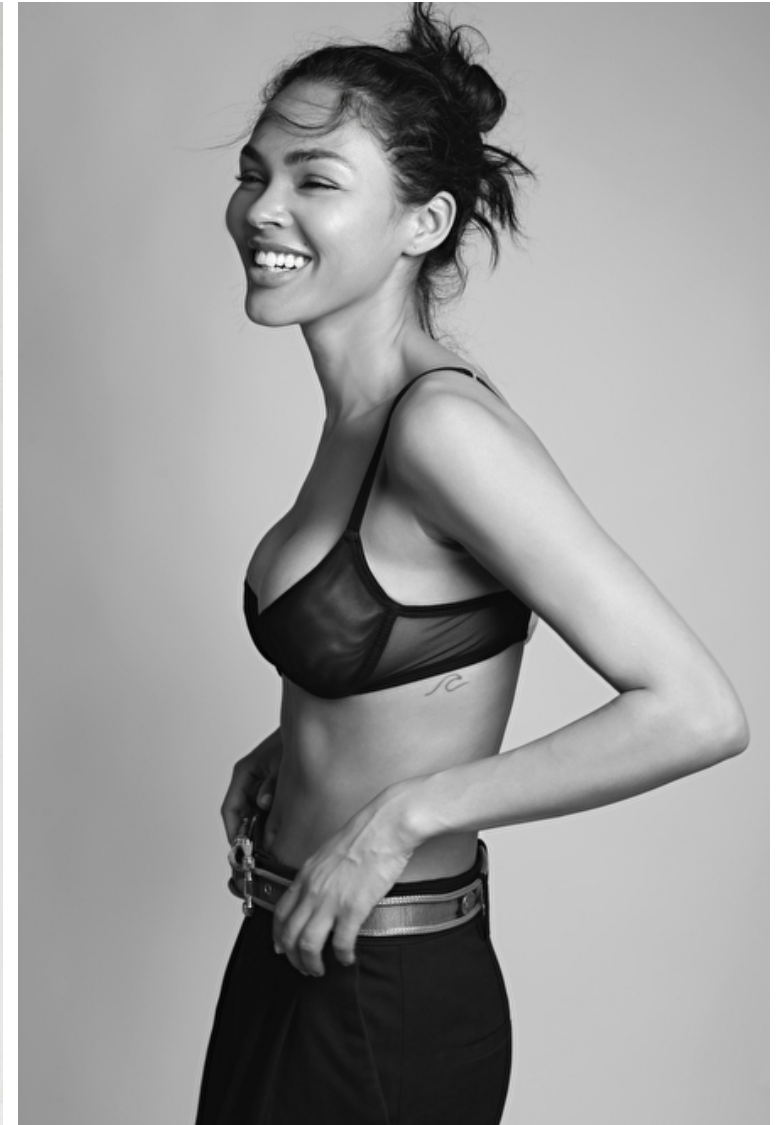

Select

MODEL MANAGEMENT

8255 Beverly Blvd suite 217, Los Angeles, 90048, California, United States

Phone: (213) 454-0991 Email: info.losangeles@selectmodel.com Website: <https://selectmodel.com/>

Julyana Soares

Height 175cm / 5' 9.0"

Size EU/US 32 / 2

Bust 86cm / 34"

Waist 59cm / 23"

Hips 86cm / 34"

Shoes EU/US/UK 38 / 7.5 / 5

Eyes Brown

Hair Brown

Cup C