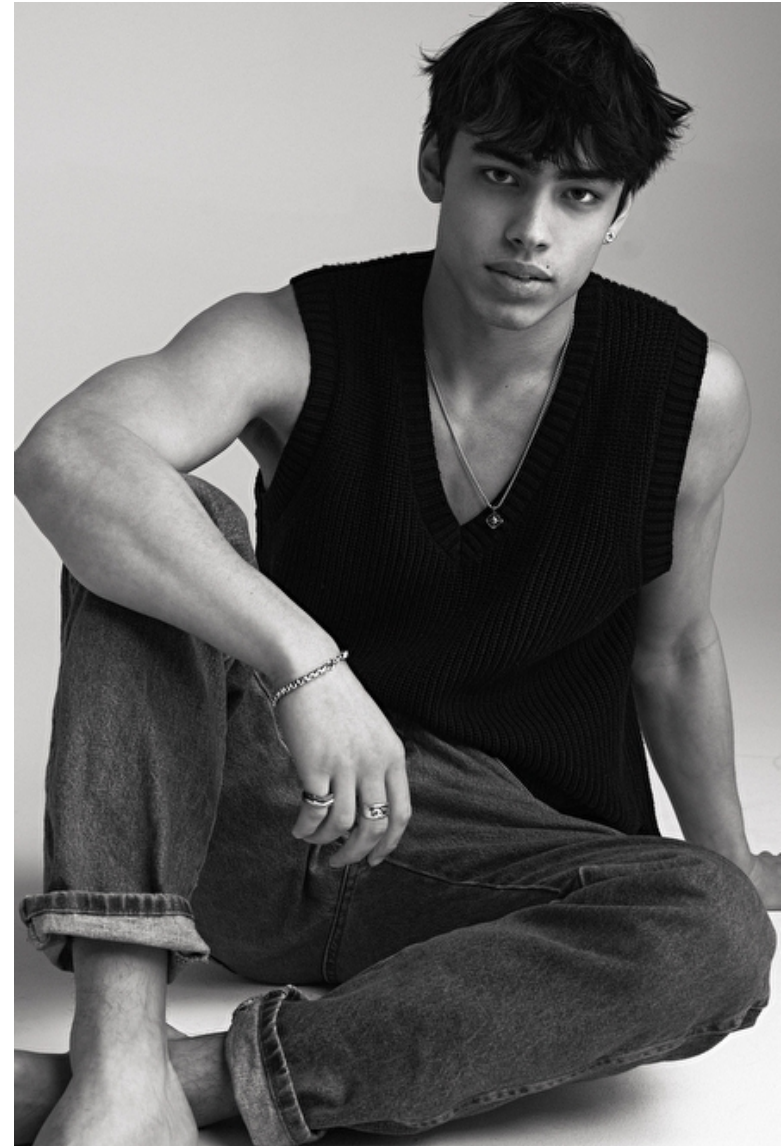

Kai Chin

Height 187cm / 6' 1.5"

Waist 76cm / 30"

Shoes EU/US/UK 44 / 11 / 9.5

Eyes Brown

Hair Black

Inseam 84cm / 33"

Neck 41cm / 16"

Sleeve 60cm / 23.5"

Suit size 48cm / 38"