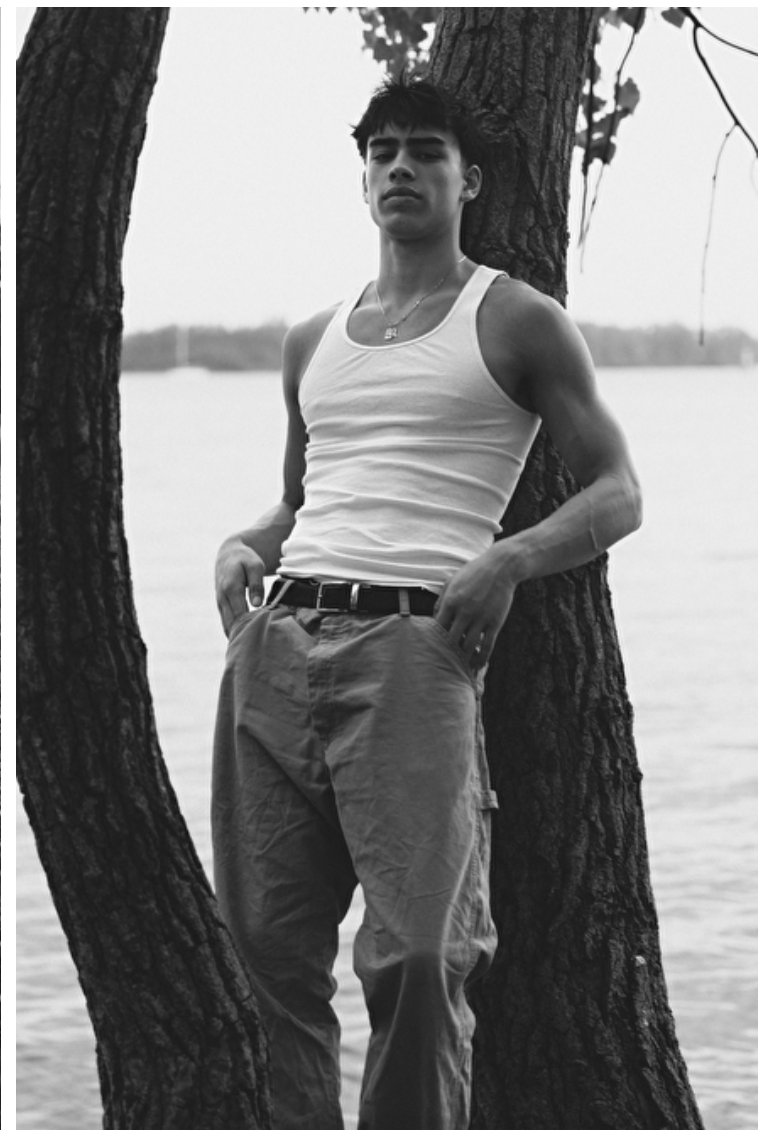

Select

MODEL MANAGEMENT

8255 Beverly Blvd suite 217, Los Angeles, 90048, California, United States

Phone: (213) 454-0991 Email: info.losangeles@selectmodel.com Website: <https://selectmodel.com/>

Kai Chin

Height 187cm / 6' 1.5"

Waist 76cm / 30"

Shoes EU/US/UK 44 / 11 / 9.5

Eyes Brown

Hair Black

Inseam 84cm / 33"

Neck 41cm / 16"

Sleeve 60cm / 23.5"

Suit size 48cm / 38"