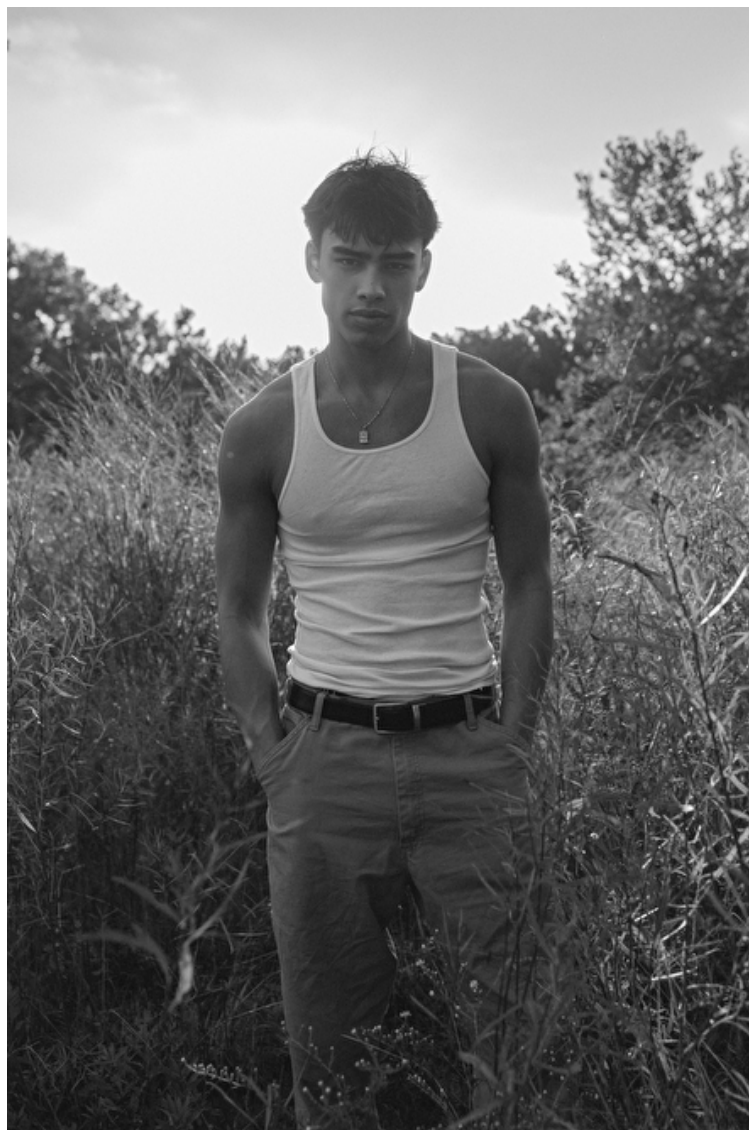

Select

MODEL MANAGEMENT

8255 Beverly Blvd suite 217, Los Angeles, 90048, California, United States

Phone: (213) 454-0991 Email: info.losangeles@selectmodel.com Website: <https://selectmodel.com/>

Kai Chin

Height 187cm / 6' 1.5"

Waist 76cm / 30"

Shoes EU/US/UK 44 / 11 / 9.5

Eyes Brown

Hair Black

Inseam 84cm / 33"

Neck 41cm / 16"

Sleeve 60cm / 23.5"

Suit size 48cm / 38"