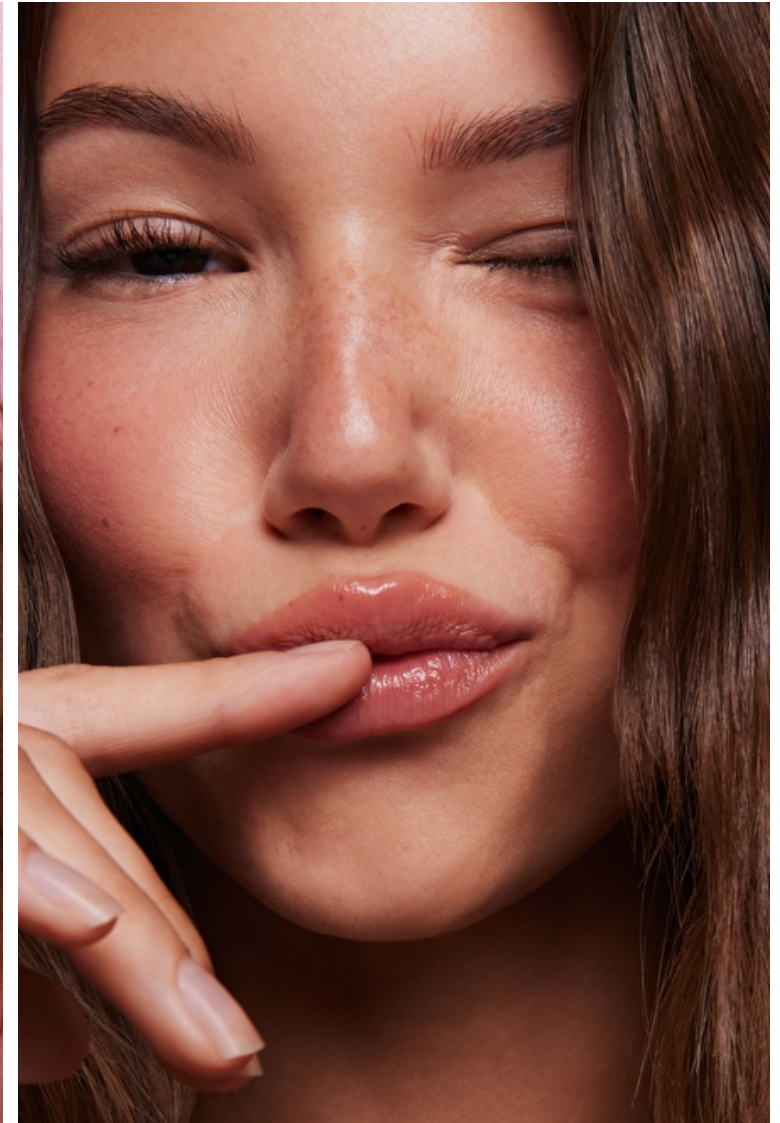

Select

MODEL MANAGEMENT

8255 Beverly Blvd suite 217, Los Angeles, 90048, California, United States

Phone: (213) 454-0991 Email: info.losangeles@selectmodel.com Website: <https://selectmodel.com/>

Katelyn Gray Moya

Height 168cm / 5' 6.0"

Size EU/US 32 / 2

Bust 76cm / 30"

Waist 61cm / 24"

Hips 79cm / 31"

Shoes EU/US/UK 37.5 / 7 / 4

Eyes Brown

Hair Brown