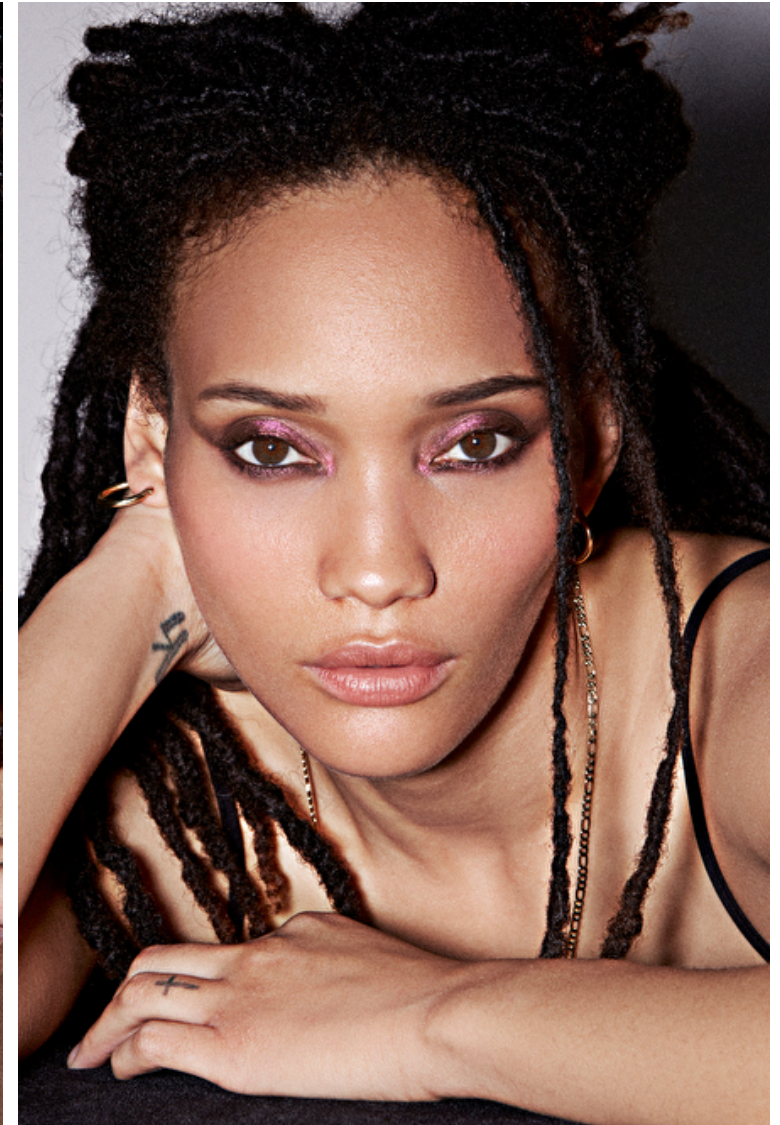

Bust 86cm / 34"

Waist 66cm / 26"

Hips 91cm / 36"

Shoes EU/US/UK 41 / 9.5 / 8

Eyes Hazel

Hair Brown

Location Dallas

Select