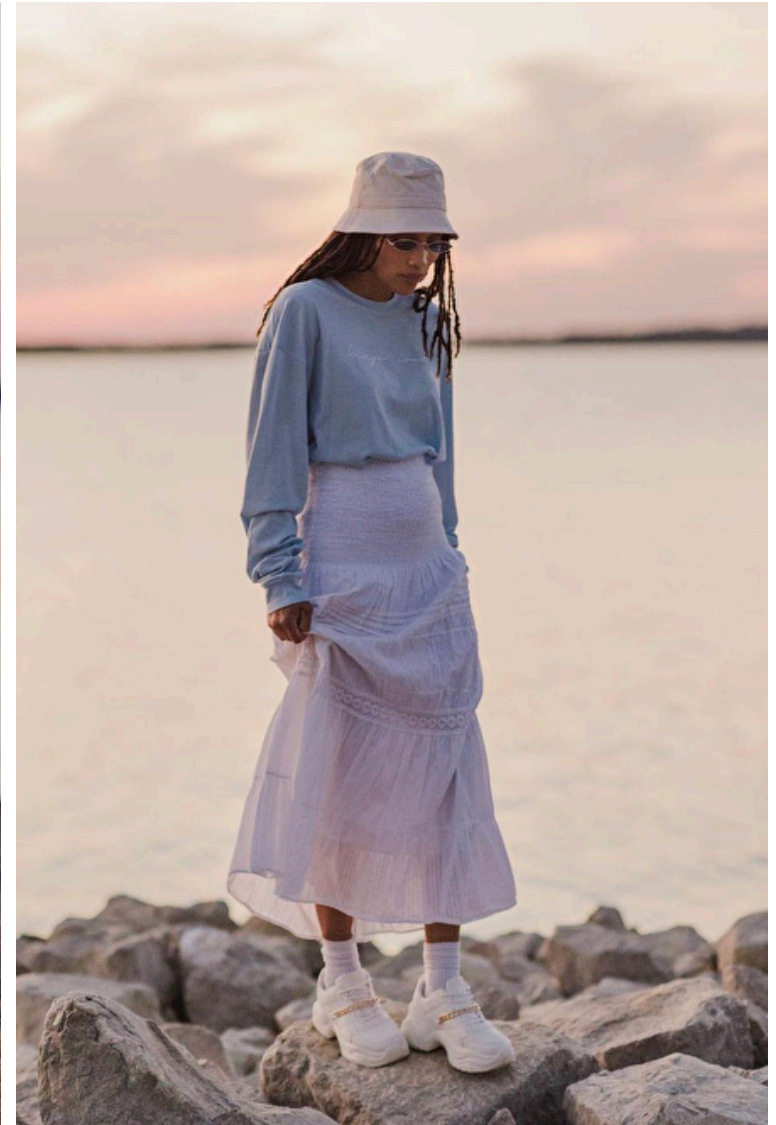

Bust 86cm / 34"

Waist 66cm / 26"

Hips 91cm / 36"

Shoes EU/US/UK 41 / 9.5 / 8

Eyes Hazel

Hair Brown

Location Dallas

Select