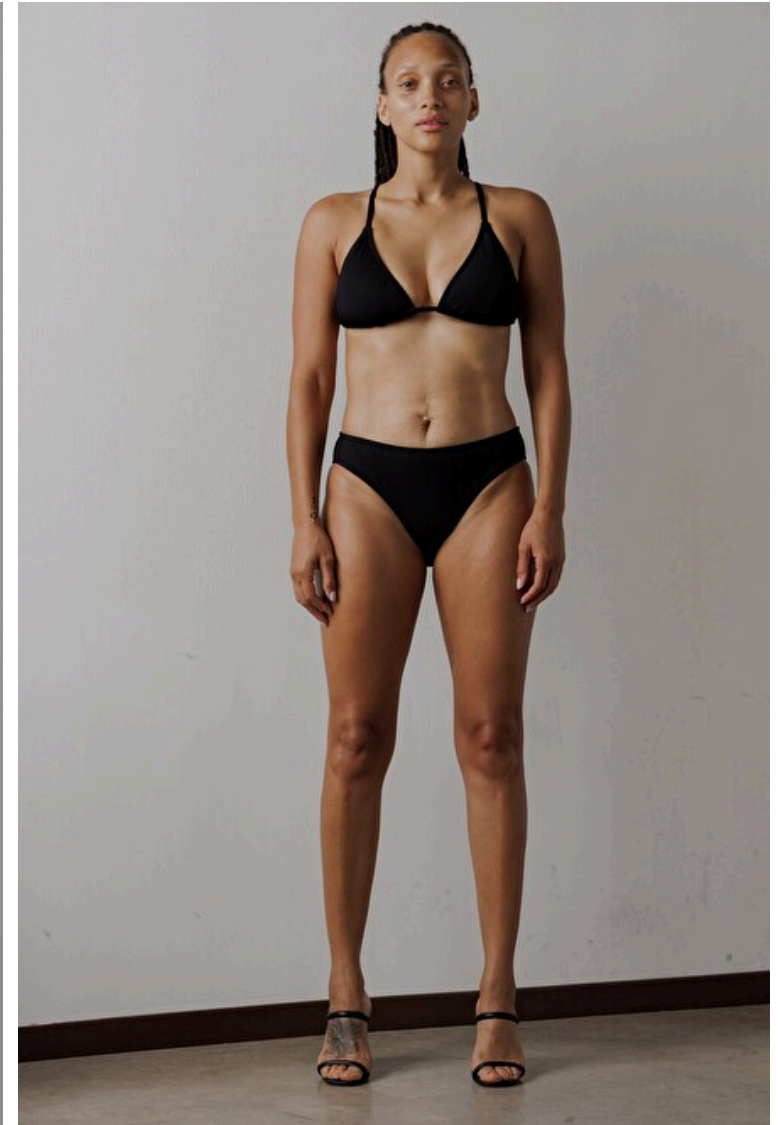

Bust 86cm / 34"

Waist 66cm / 26"

Hips 91cm / 36"

Shoes EU/US/UK 41 / 9.5 / 8

Eyes Hazel

Hair Brown

Location Dallas

Select