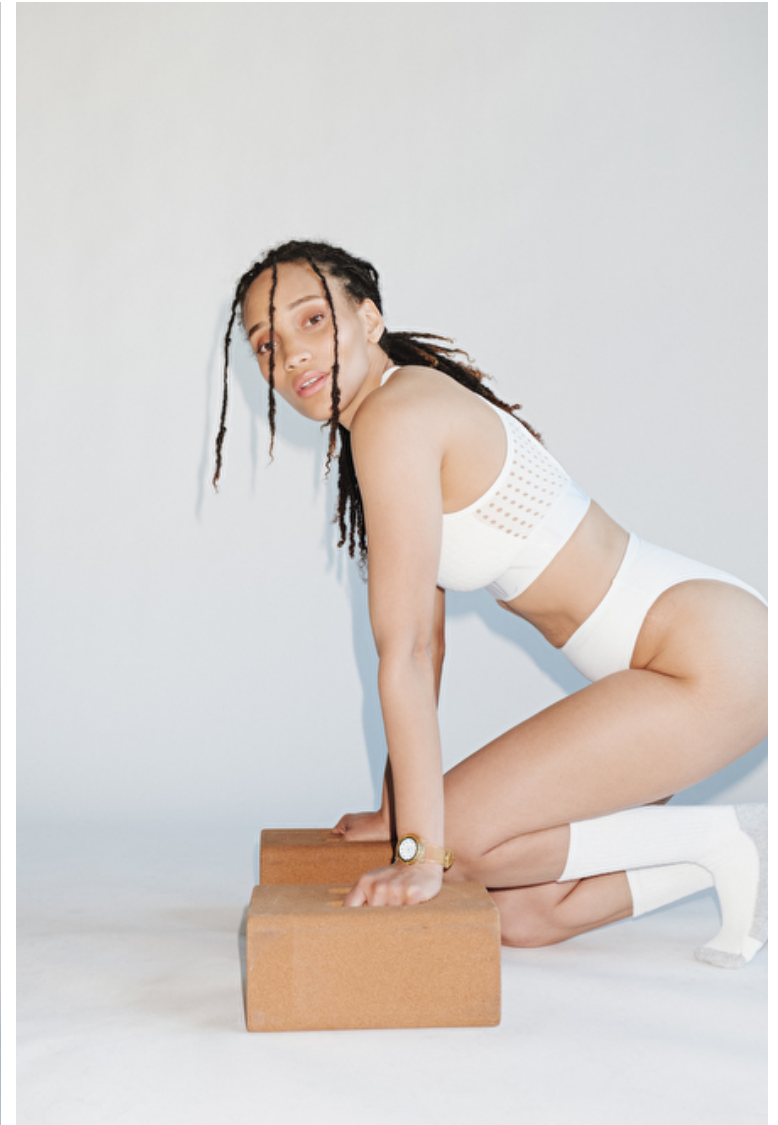

Bust 86cm / 34"

Waist 66cm / 26"

Hips 91cm / 36"

Shoes EU/US/UK 41 / 9.5 / 8

Eyes Hazel

Hair Brown

Location Dallas

Select