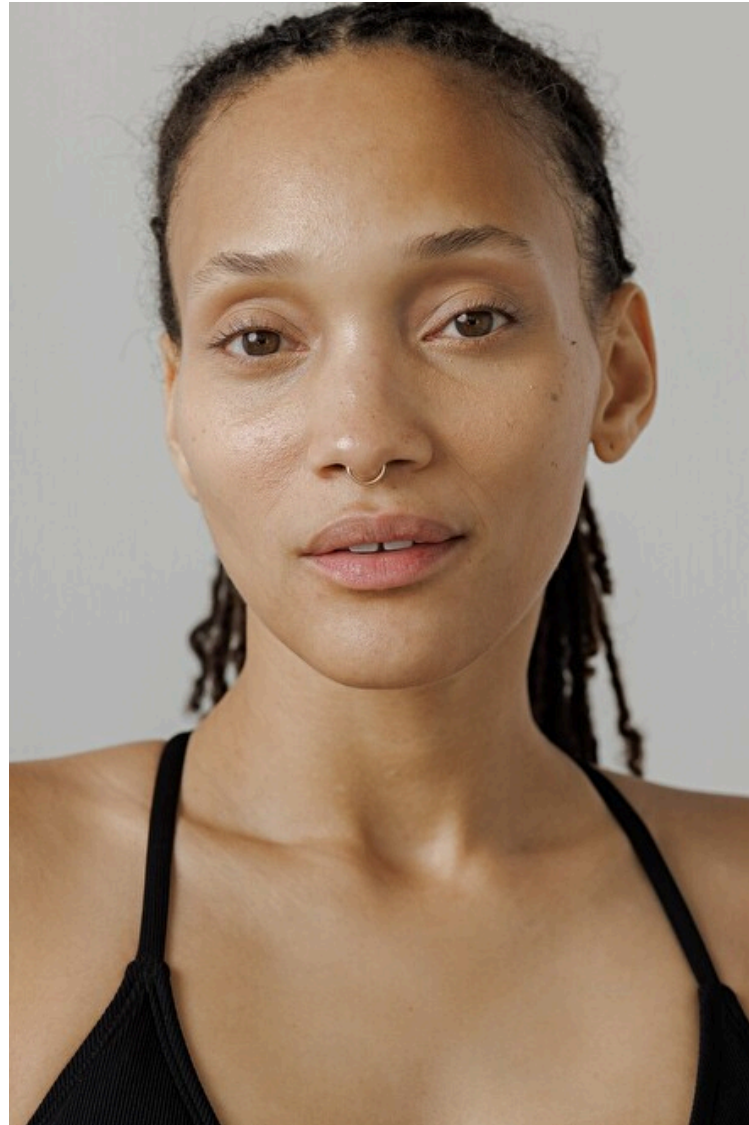

Bust 86cm / 34"

Waist 66cm / 26"

Hips 91cm / 36"

Shoes EU/US/UK 41 / 9.5 / 8

Eyes Hazel

Hair Brown

Location Dallas

Select