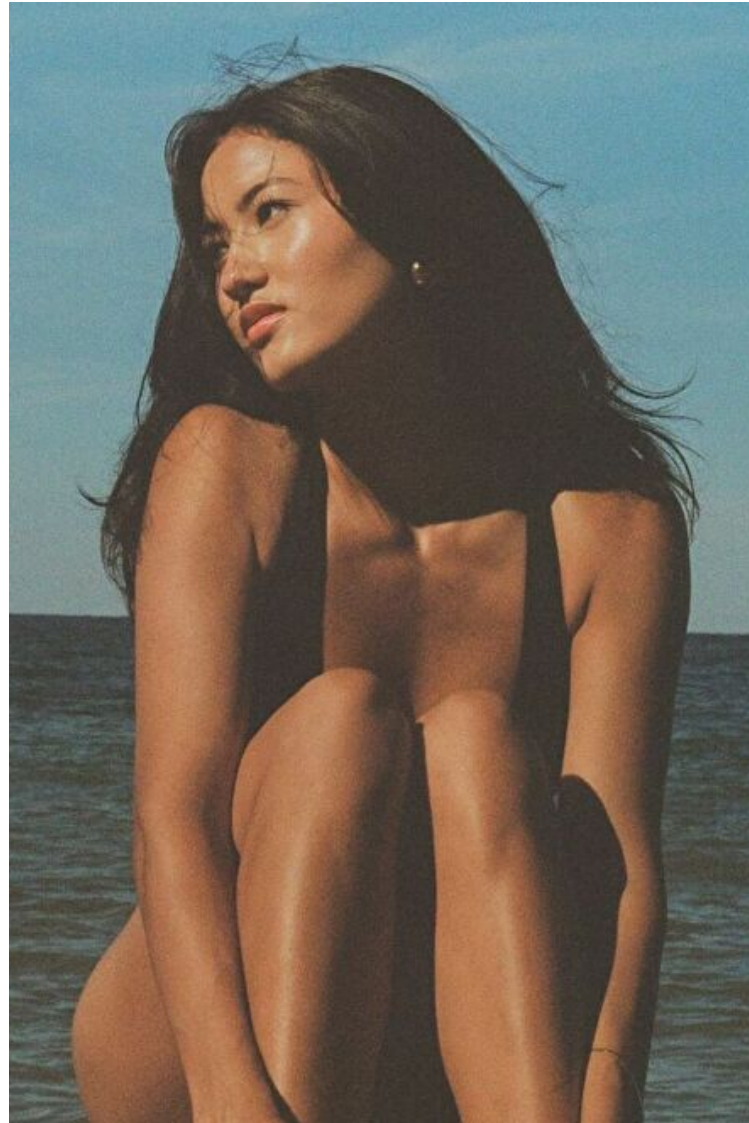

Select

MODEL MANAGEMENT

8255 Beverly Blvd suite 217, Los Angeles, 90048, California, United States

Phone: (213) 454-0991 Email: info.losangeles@selectmodel.com Website: <https://selectmodel.com/>

Kiersten Mojica

Height 175cm / 5' 9.0"

Size EU/US 32 / 2

Bust 84cm / 33"

Waist 63cm / 25"

Hips 91cm / 36"

Shoes EU/US/UK 40 / 9 / 7

Eyes Dark brown

Hair Black

Cup B