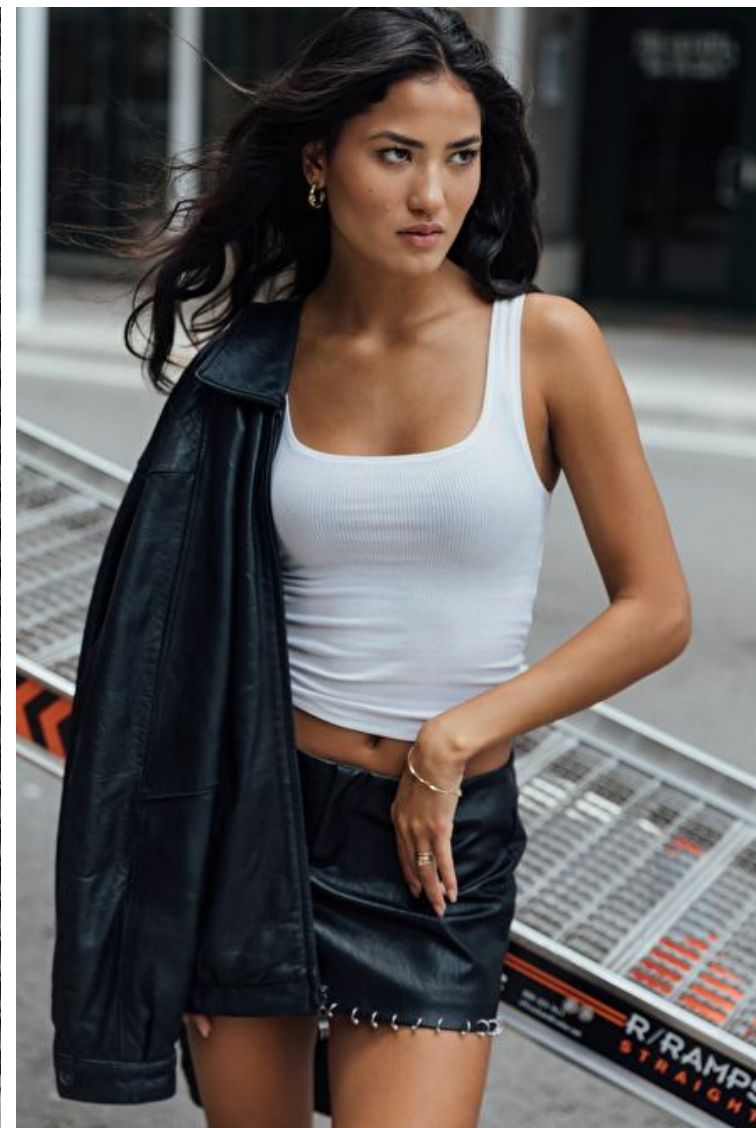

Select

MODEL MANAGEMENT

8255 Beverly Blvd suite 217, Los Angeles, 90048, California, United States

Phone: (213) 454-0991 Email: info.losangeles@selectmodel.com Website: <https://selectmodel.com/>

Kiersten Mojica

Height 175cm / 5' 9.0"

Size EU/US 32 / 2

Bust 84cm / 33"

Waist 63cm / 25"

Hips 91cm / 36"

Shoes EU/US/UK 40 / 9 / 7

Eyes Dark brown

Hair Black

Cup B