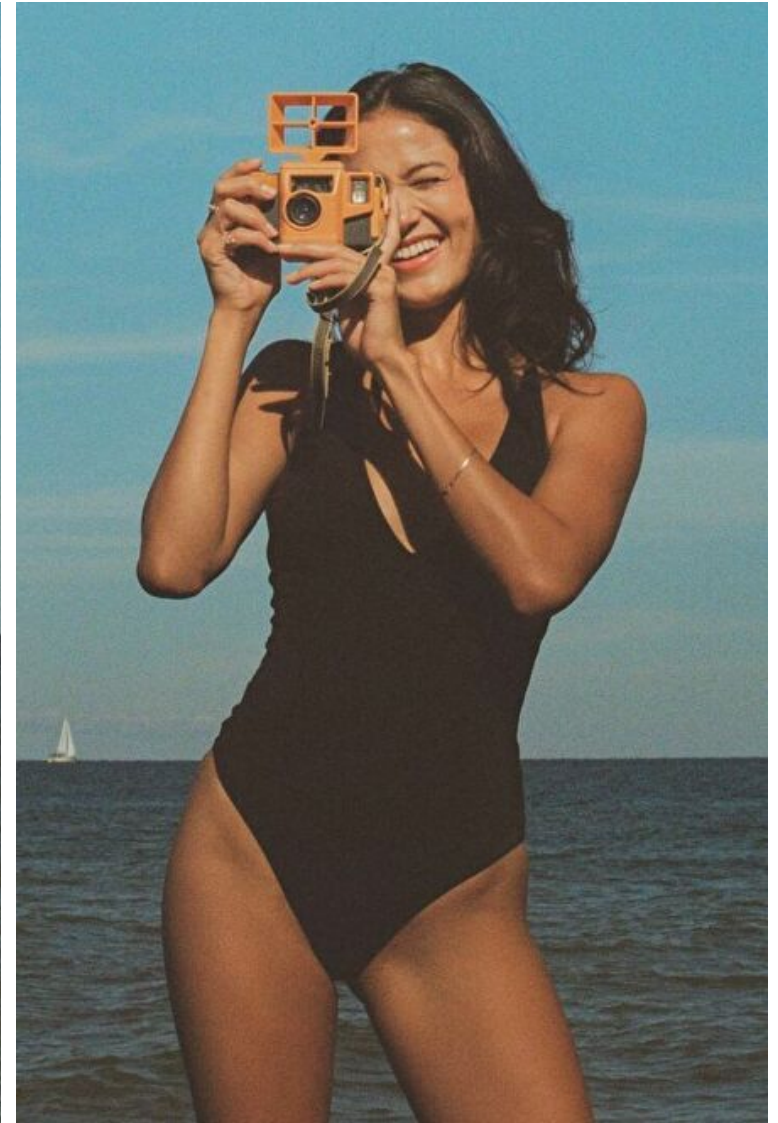

Select

MODEL MANAGEMENT

8255 Beverly Blvd suite 217, Los Angeles, 90048, California, United States

Phone: (213) 454-0991 Email: info.losangeles@selectmodel.com Website: <https://selectmodel.com/>

Kiersten Mojica

Height 175cm / 5' 9.0"

Size EU/US 32 / 2

Bust 84cm / 33"

Waist 63cm / 25"

Hips 91cm / 36"

Shoes EU/US/UK 40 / 9 / 7

Eyes Dark brown

Hair Black

Cup B