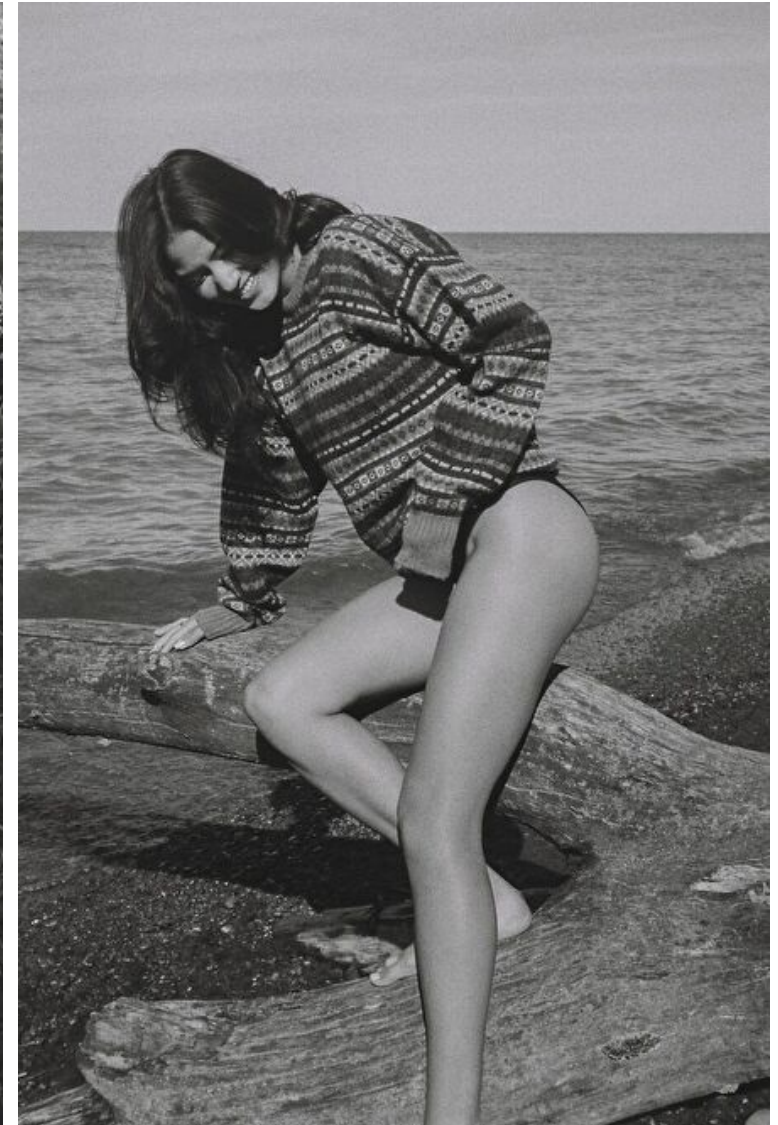

Select

MODEL MANAGEMENT

8255 Beverly Blvd suite 217, Los Angeles, 90048, California, United States

Phone: (213) 454-0991 Email: info.losangeles@selectmodel.com Website: <https://selectmodel.com/>

Kiersten Mojica

Height 175cm / 5' 9.0"

Size EU/US 32 / 2

Bust 84cm / 33"

Waist 63cm / 25"

Hips 91cm / 36"

Shoes EU/US/UK 40 / 9 / 7

Eyes Dark brown

Hair Black

Cup B