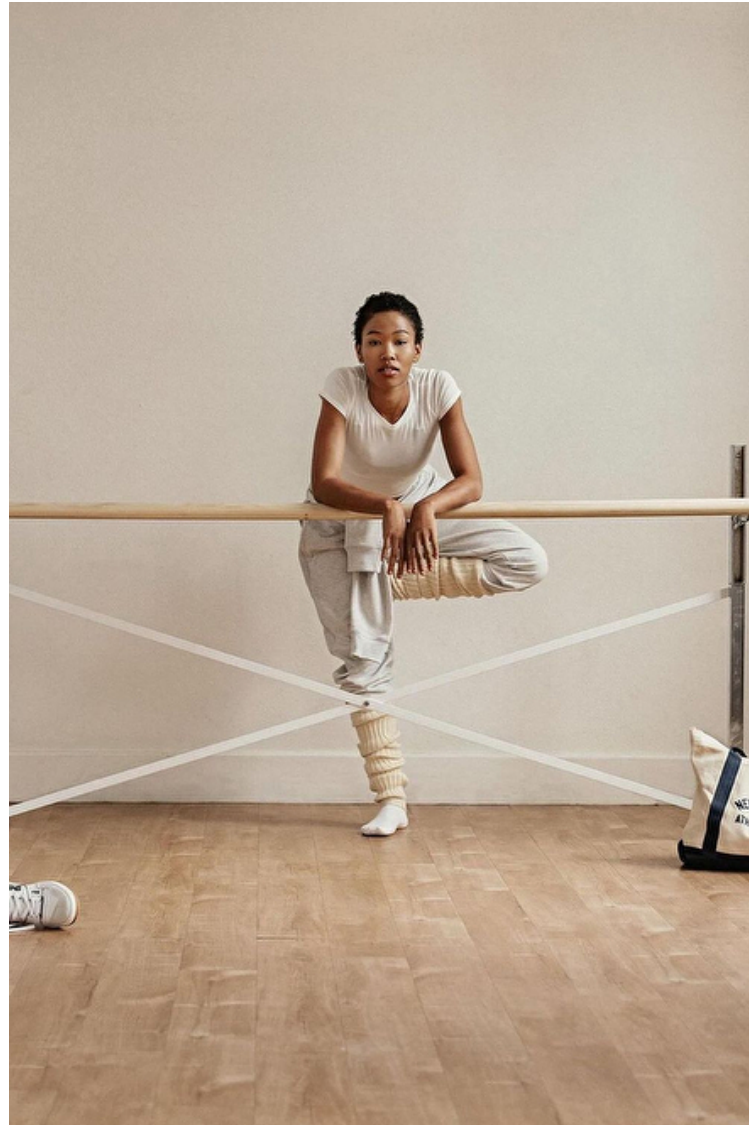

Waist 61cm / 24"

Hips 90cm / 35.5"

Shoes EU/US/UK 39.5 / 8.5 / 6

Eyes Brown

Hair Black

Kylih

Height 180cm / 5' 11.0"

Bust 81cm / 32"

Waist 61cm / 24"

Hips 90cm / 35.5"

Shoes EU/US/UK 39.5 / 8.5 / 6

Eyes Brown

Hair Black

Select

MODEL MANAGEMENT

7250 Melrose Ave Suite 4, Los Angeles, 90046, California, United States