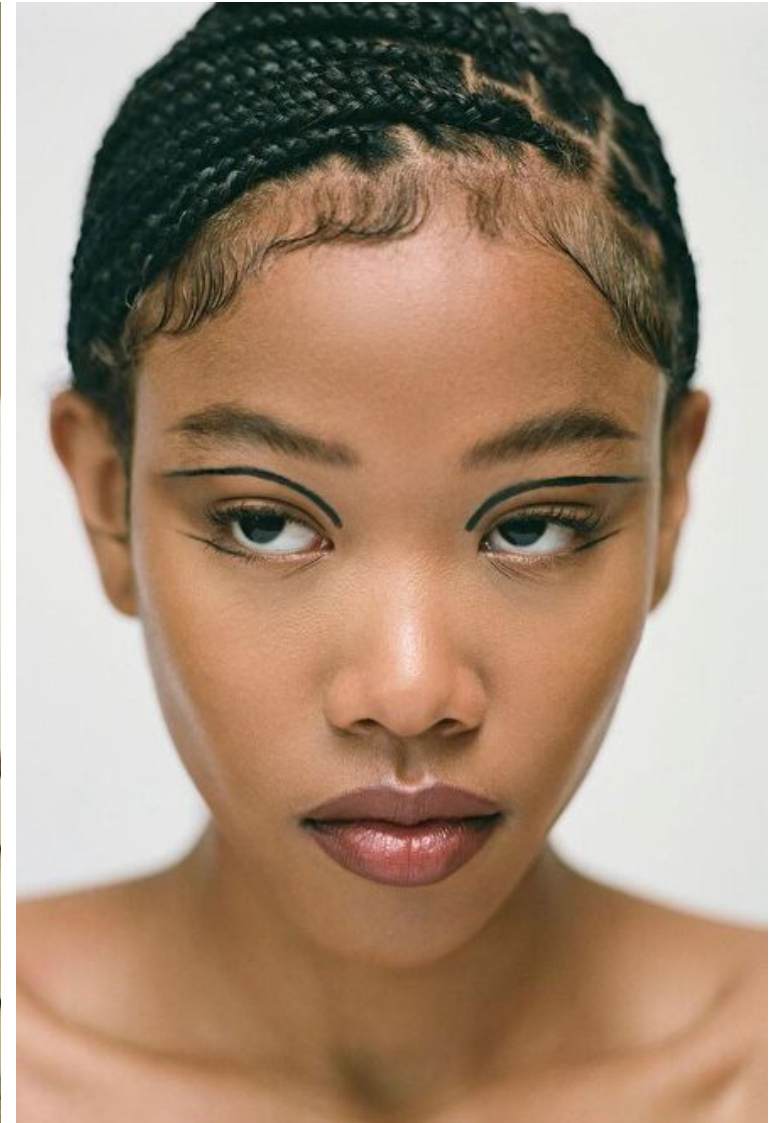

Bust 81cm / 32"

Waist 61cm / 24"

Hips 90cm / 35.5"

Shoes EU/US/UK 39.5 / 8.5 / 6

Eyes Brown

Hair Black

Select

MODEL MANAGEMENT