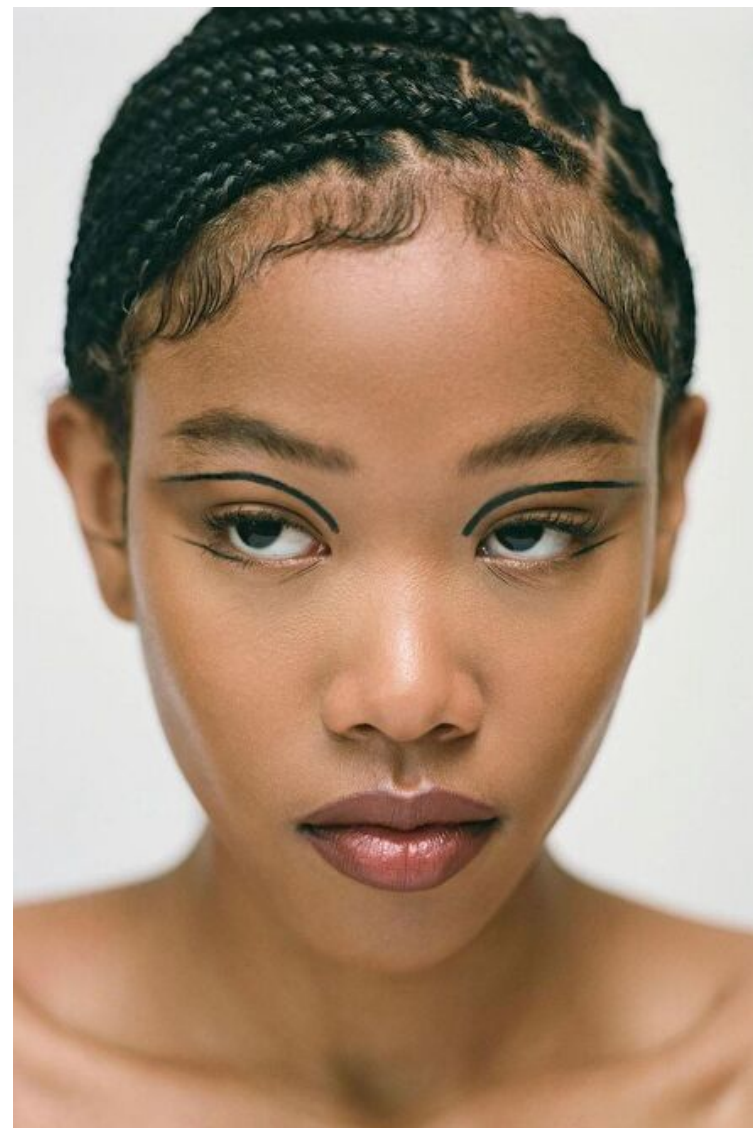

Kylih

Height 180cm / 5' 11.0"

Bust 81cm / 32"

Waist 61cm / 24"

Hips 90cm / 35.5"

Shoes EU/US/UK 39.5 / 8.5 / 6

Eyes Brown

Hair Black