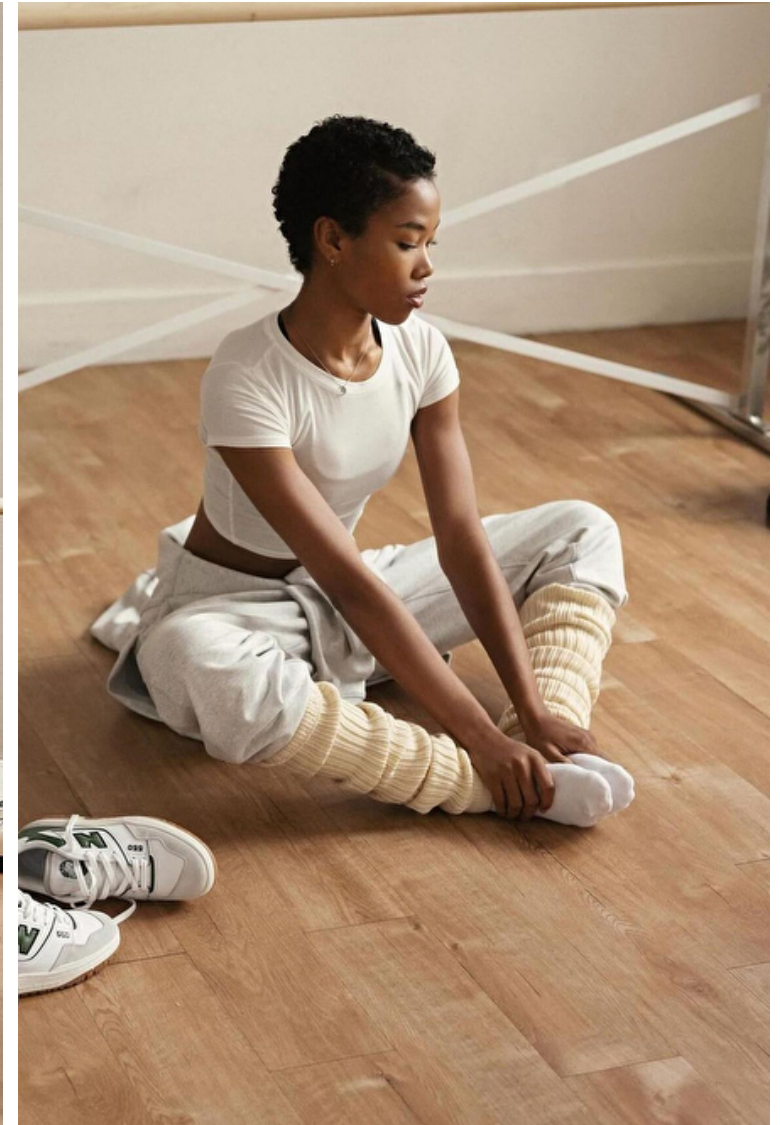

Waist 61cm / 24"

Hips 90cm / 35.5"

Shoes EU/US/UK 39.5 / 8.5 / 6

Eyes Brown

Hair Black

Select

MODEL MANAGEMENT

7250 Melrose Ave Suite 4, Los Angeles, 90046, California, United States