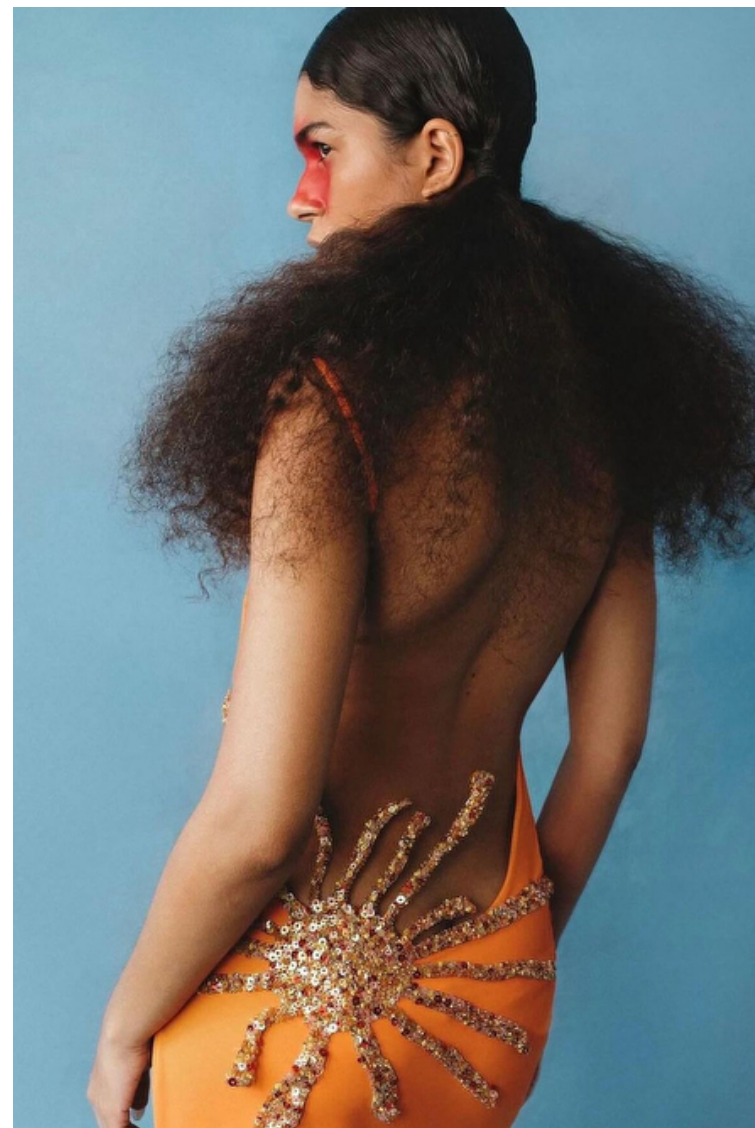

Select

MODEL MANAGEMENT

7250 Melrose Ave Suite 4, Los Angeles, 90046, California, United States

Phone: (213) 454-0991 Email: info.losangeles@selectmodel.com Website: <https://selectmodel.com/>

Laetitia Thalien

Height 174cm / 5' 8.5"

Bust 86cm / 34"

Waist 61cm / 24"

Hips 87cm / 34.5"

Shoes EU/US/UK 39 / 8 / 6

Eyes Brown

Hair Brown

Cup A/B

Location Paris