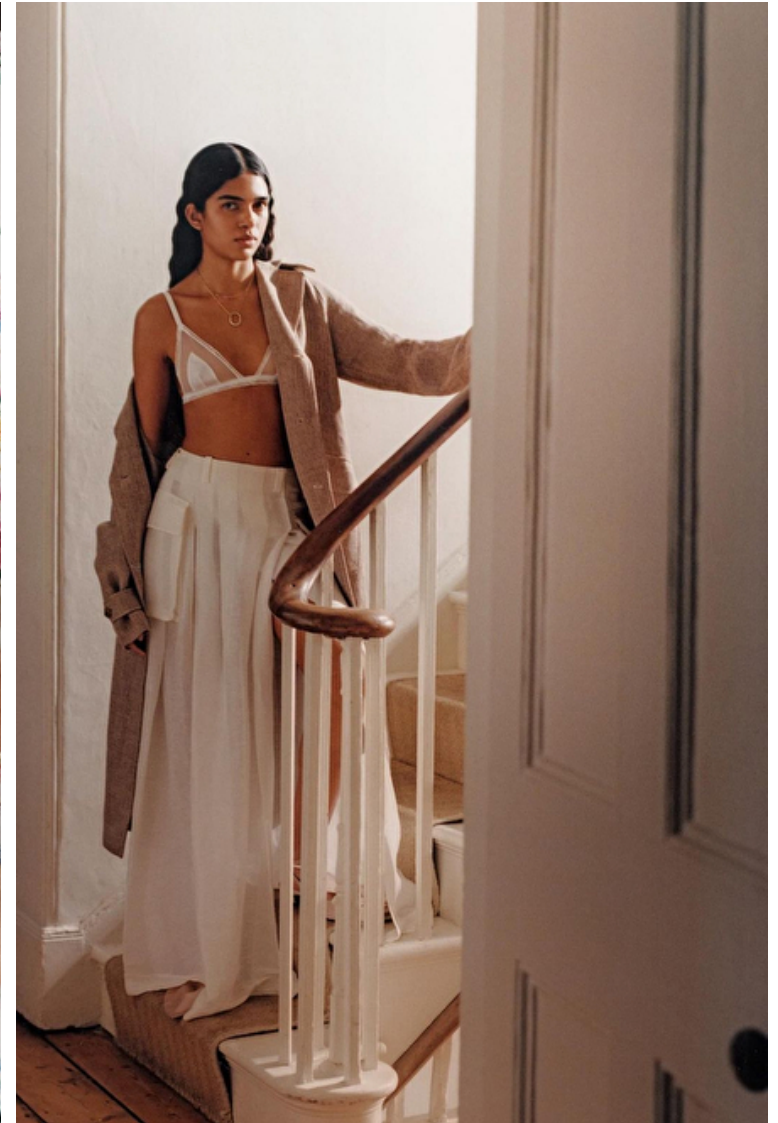

Select

MODEL MANAGEMENT

7250 Melrose Ave Suite 4, Los Angeles, 90046, California, United States

Phone: (213) 454-0991 Email: info.losangeles@selectmodel.com Website: <https://selectmodel.com/>

Laetitia Thalien

Height 174cm / 5' 8.5"

Bust 86cm / 34"

Waist 61cm / 24"

Hips 87cm / 34.5"

Shoes EU/US/UK 39 / 8 / 6

Eyes Brown

Hair Brown

Cup A/B

Location Paris