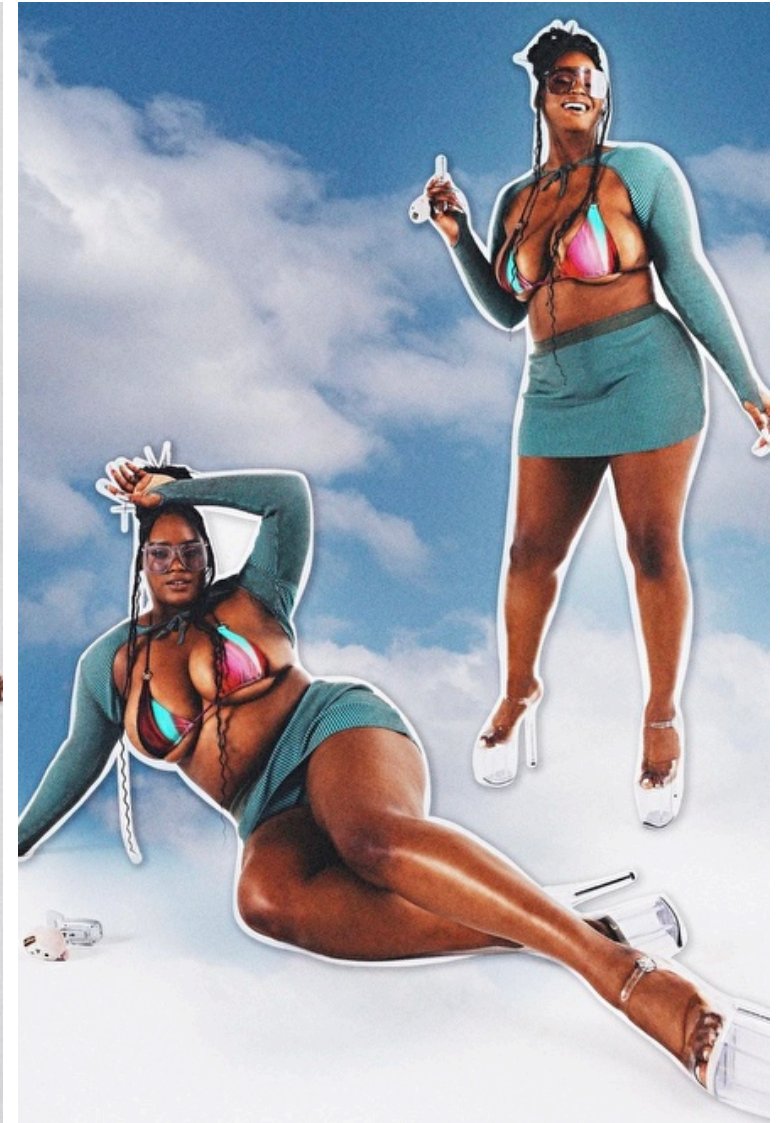

Select

MODEL MANAGEMENT

7250 Melrose Ave Suite 4, Los Angeles, 90046, California, United States

Phone: (213) 454-0991 Email: info.losangeles@selectmodel.com Website: <https://selectmodel.com/>

Laken Heckard

Height 180cm / 5' 11.0"

Size EU/US 44 / 14

Bust 112cm / 44"

Waist 94cm / 37"

Hips 119cm / 47"

Shoes EU/US/UK 41.5 / 10 / 8

Eyes Brown

Hair Brown

Cup F