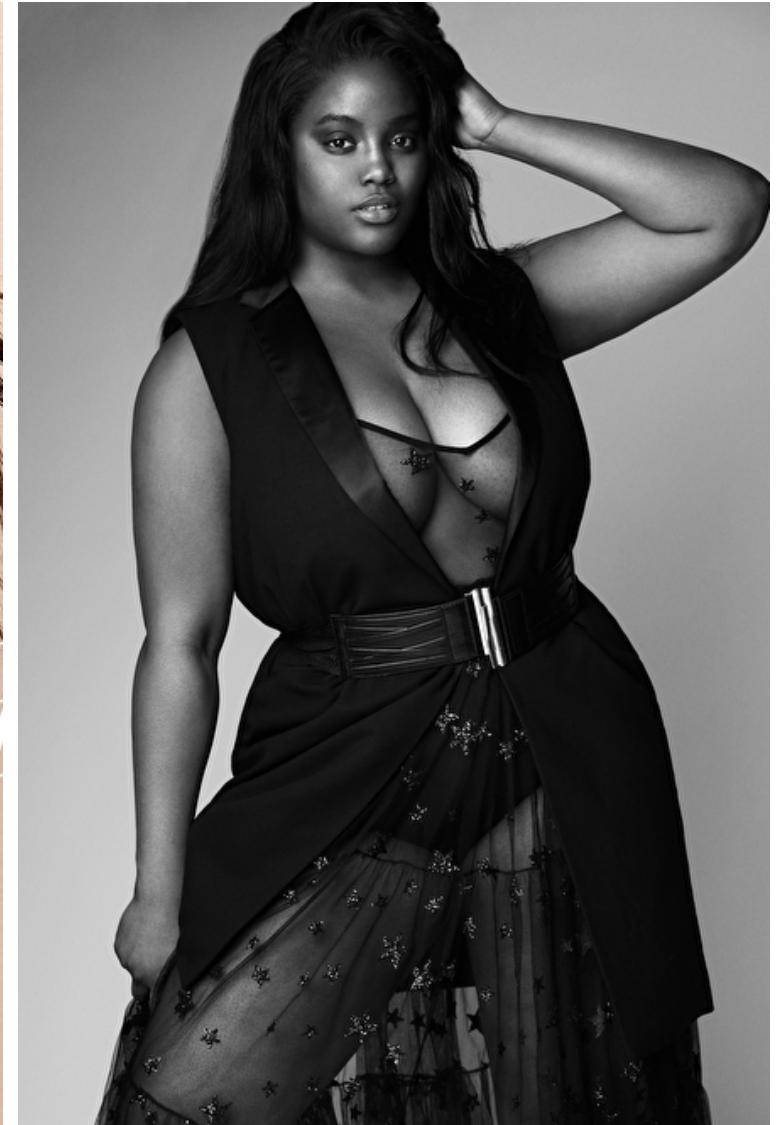

Select

MODEL MANAGEMENT

7250 Melrose Ave Suite 4, Los Angeles, 90046, California, United States

Phone: (213) 454-0991 Email: info.losangeles@selectmodel.com Website: <https://selectmodel.com/>

Laken Heckard

Height 180cm / 5' 11.0"

Size EU/US 44 / 14

Bust 112cm / 44"

Waist 94cm / 37"

Hips 119cm / 47"

Shoes EU/US/UK 41.5 / 10 / 8

Eyes Brown

Hair Brown

Cup F