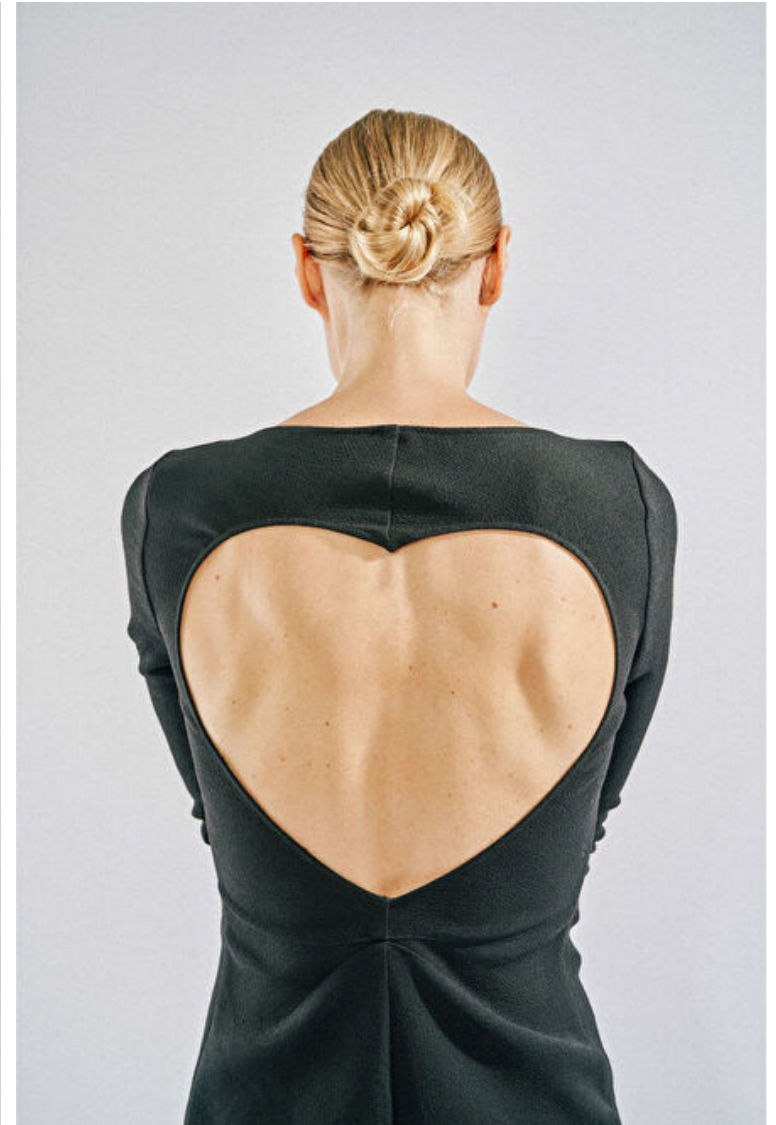

Laura Morgan

Height 180cm / 5' 11.0"

Bust 86cm / 34"

Waist 71cm / 28"

Hips 99cm / 39"

Shoes EU/US/UK 41 / 9.5 / 8

Eyes Blue green

Hair Blond

Location UK / NYC