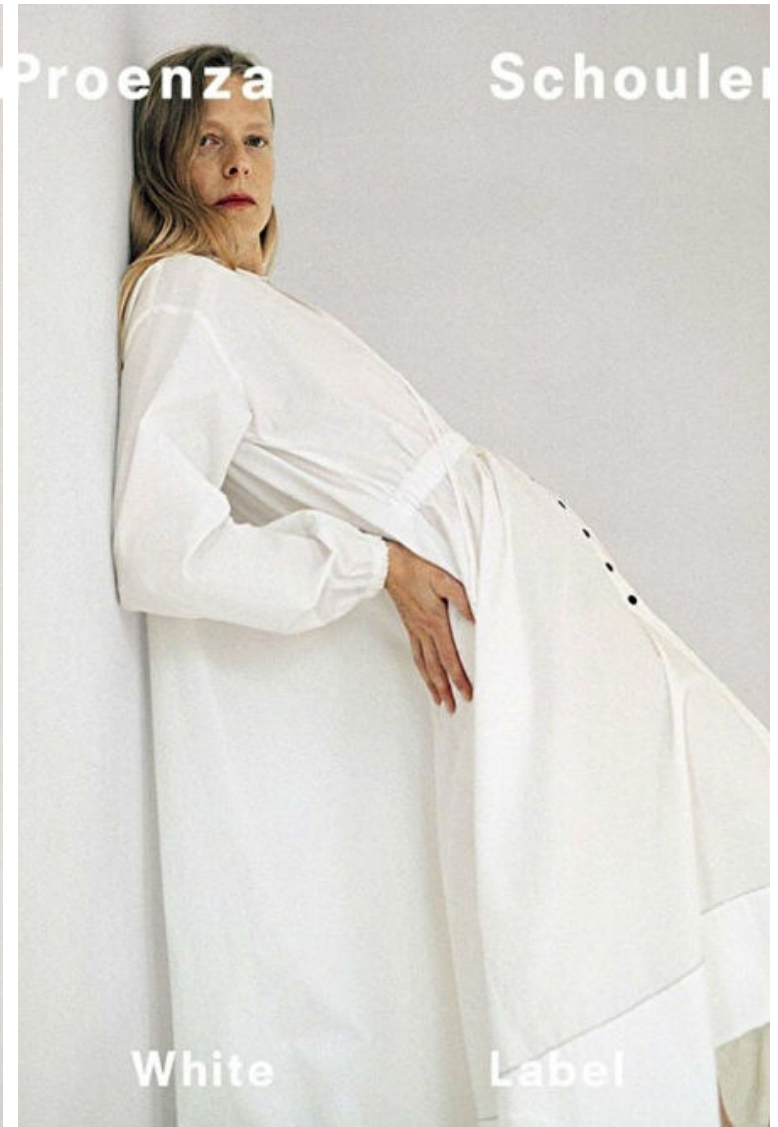

Select

MODEL MANAGEMENT

8255 Beverly Blvd suite 217, Los Angeles, 90048, California, United States

Phone: (213) 454-0991 Email: info.losangeles@selectmodel.com Website: <https://selectmodel.com/>

Laura Morgan

Height 180cm / 5' 11.0"

Bust 86cm / 34"

Waist 69cm / 27"

Hips 99cm / 39"

Shoes EU/US/UK 41 / 9.5 / 8

Eyes Blue green

Hair Blond

Location UK / NYC