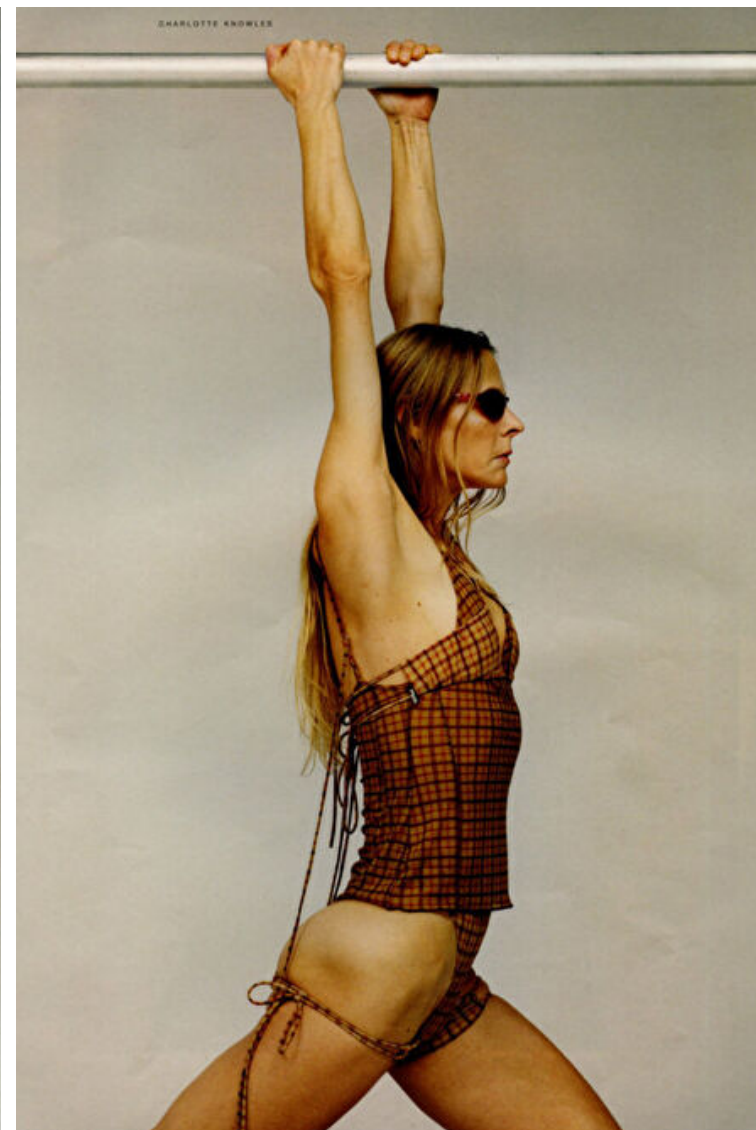

Laura Morgan

Height 180cm / 5' 11.0"

Bust 86cm / 34"

Waist 71cm / 28"

Hips 99cm / 39"

Shoes EU/US/UK 41 / 9.5 / 8

Eyes Blue green

Hair Blond

Location UK / NYC