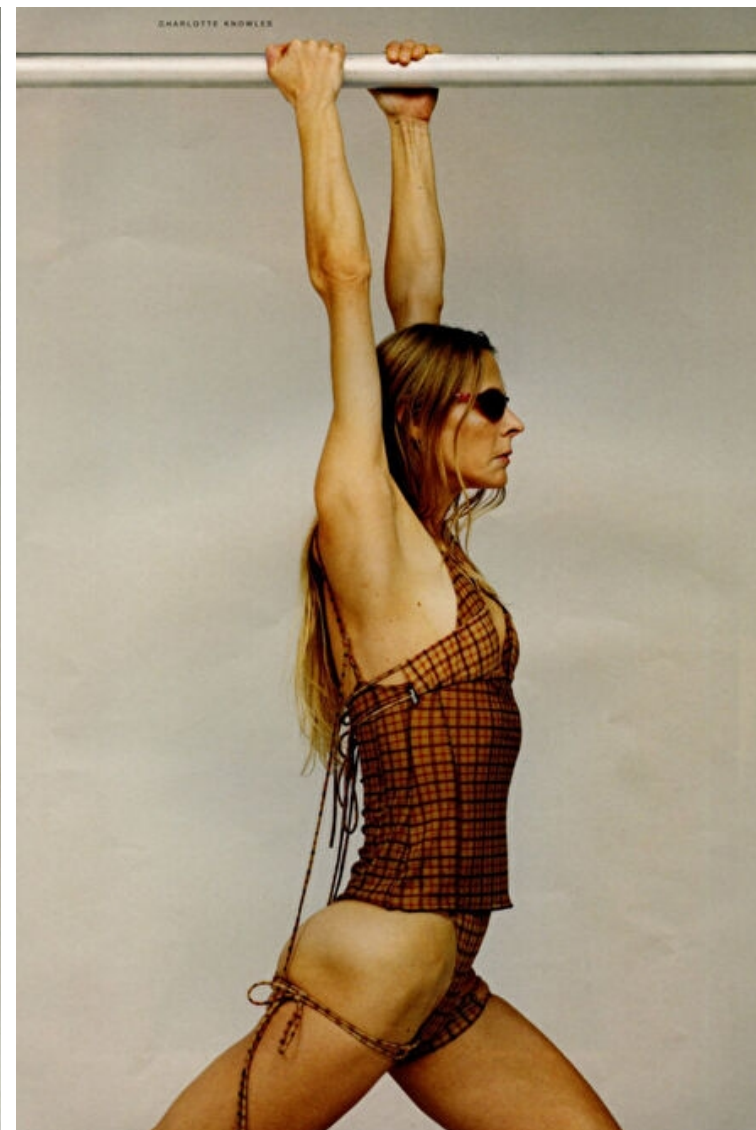

Laura Morgan

Height 180cm / 5' 11.0"

Bust 86cm / 34"

Waist 69cm / 27"

Hips 99cm / 39"

Shoes EU/US/UK 41 / 9.5 / 8

Eyes Blue green

Hair Blond

Location UK / NYC