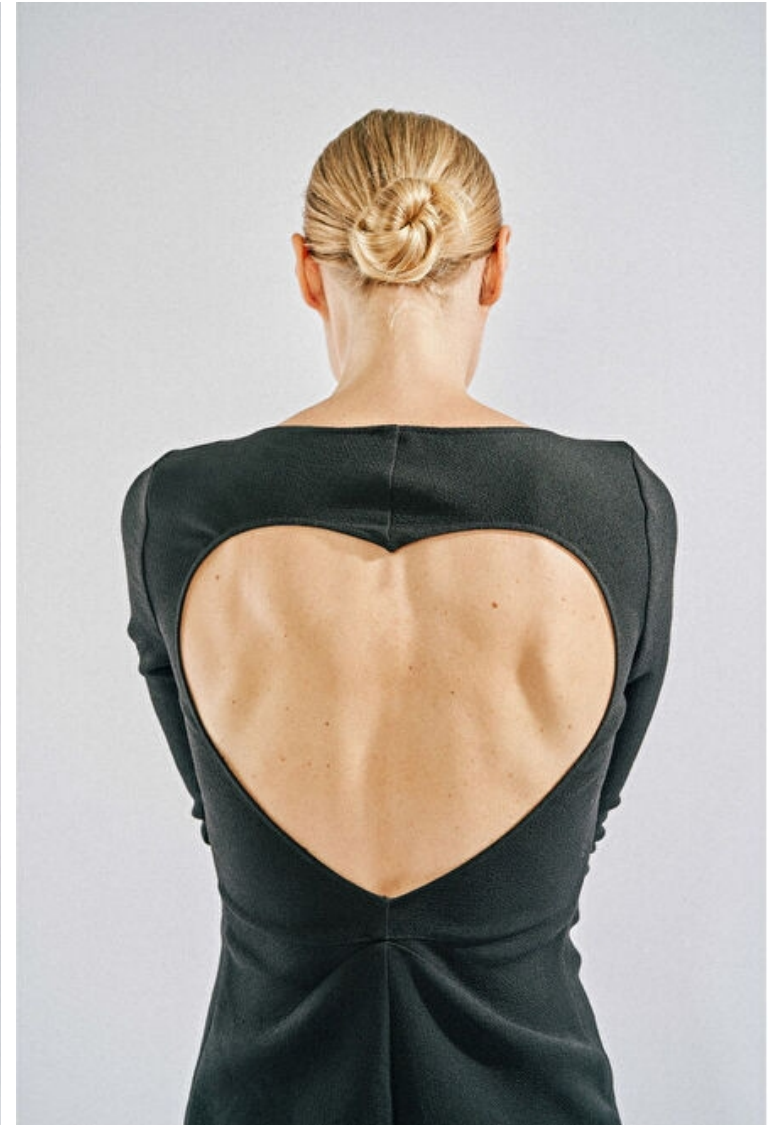

Laura Morgan

Height 180cm / 5' 11.0"

Bust 86cm / 34"

Waist 69cm / 27"

Hips 99cm / 39"

Shoes EU/US/UK 41 / 9.5 / 8

Eyes Blue green

Hair Blond

Location UK / NYC