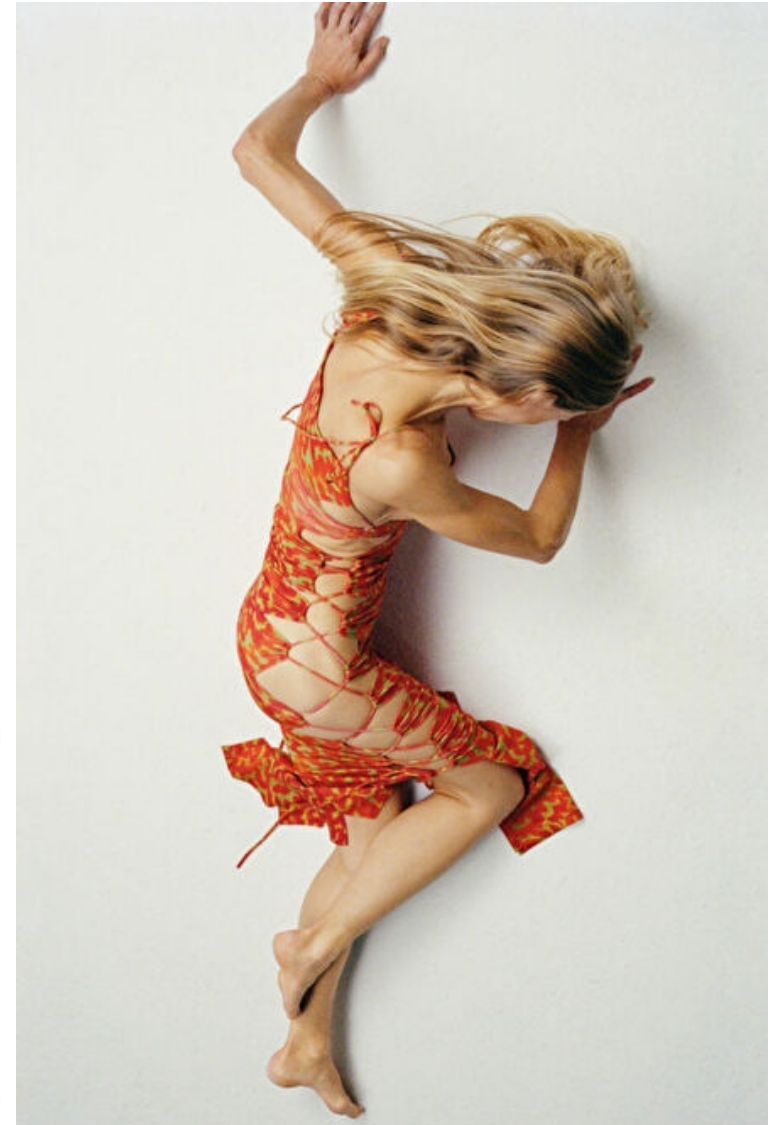

Laura Morgan

Height 180cm / 5' 11.0"

Bust 86cm / 34"

Waist 69cm / 27"

Hips 99cm / 39"

Shoes EU/US/UK 41 / 9.5 / 8

Eyes Blue green

Hair Blond

Location UK / NYC