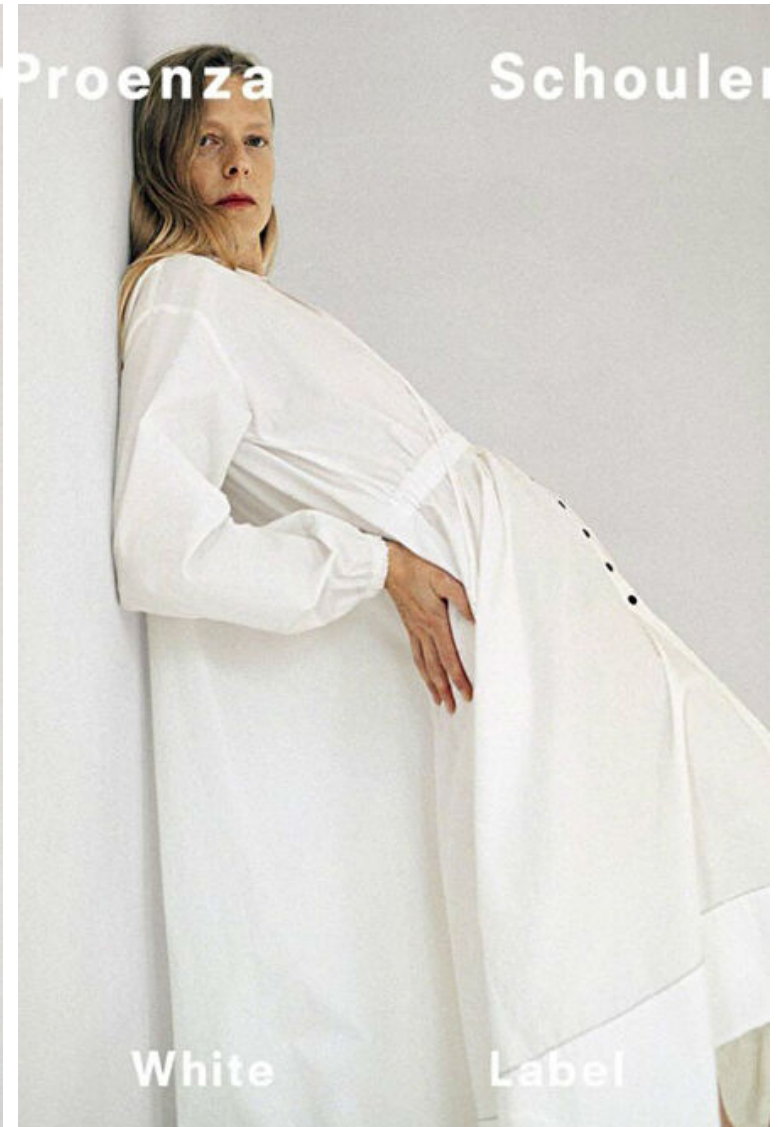

Laura Morgan

Height 180cm / 5' 11.0"

Bust 86cm / 34"

Waist 71cm / 28"

Hips 99cm / 39"

Shoes EU/US/UK 41 / 9.5 / 8

Eyes Blue green

Hair Blond

Location UK / NYC