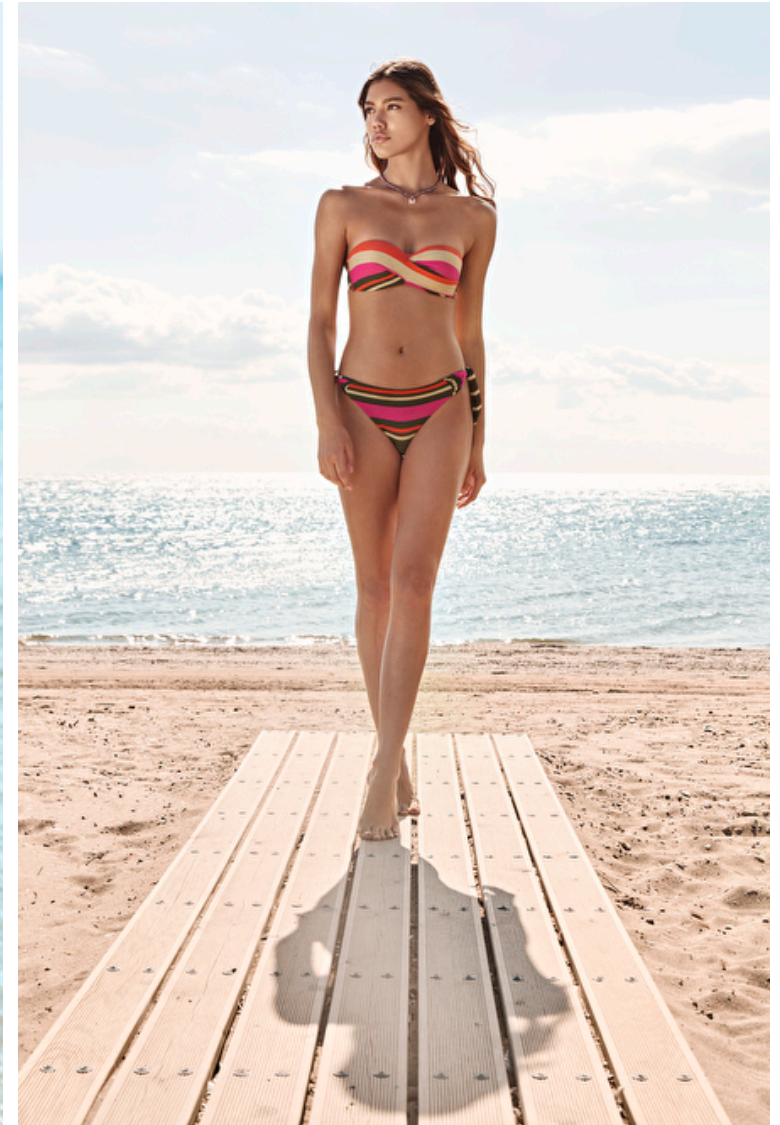

Height 180cm / 5' 11.0"

Bust 86cm / 34"

Waist 64cm / 25"

Hips 93cm / 36.5"

Shoes EU/US/UK 40 / 9 / 7

Eyes Hazel

Hair Brown

Select