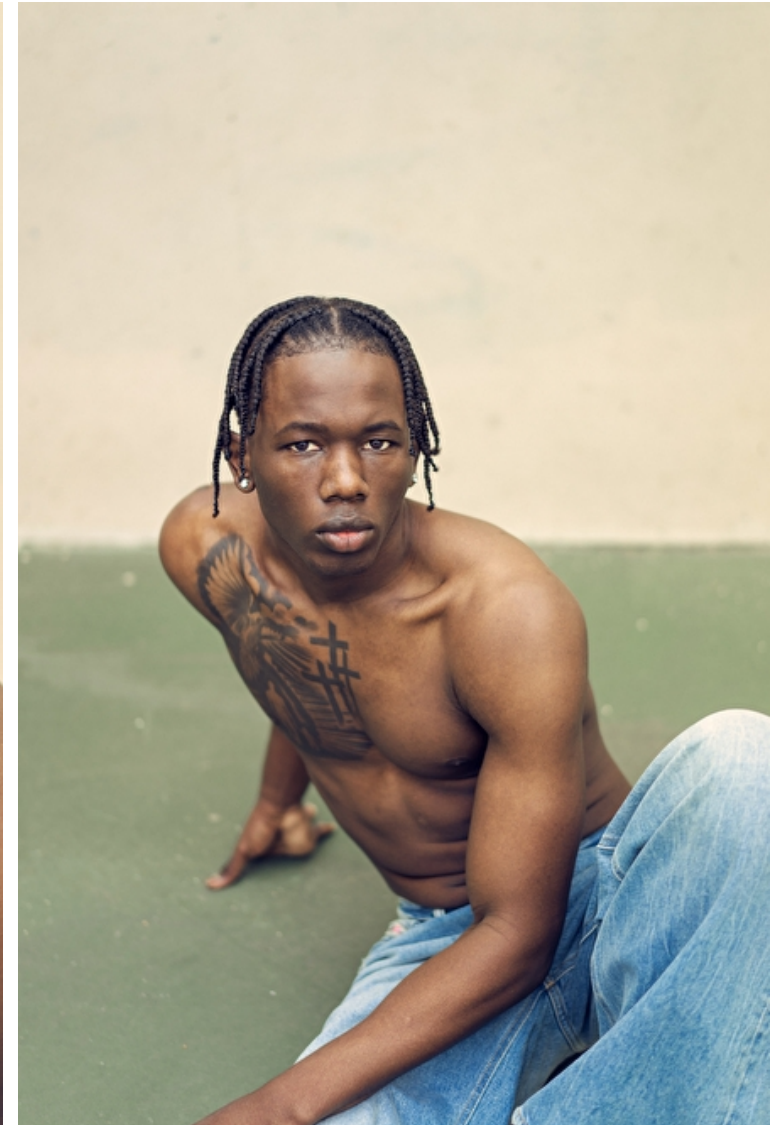

Neck 38cm / 15"

Sleeve 89cm / 35"

Suit size 50cm / 40"

Suit cut Regular