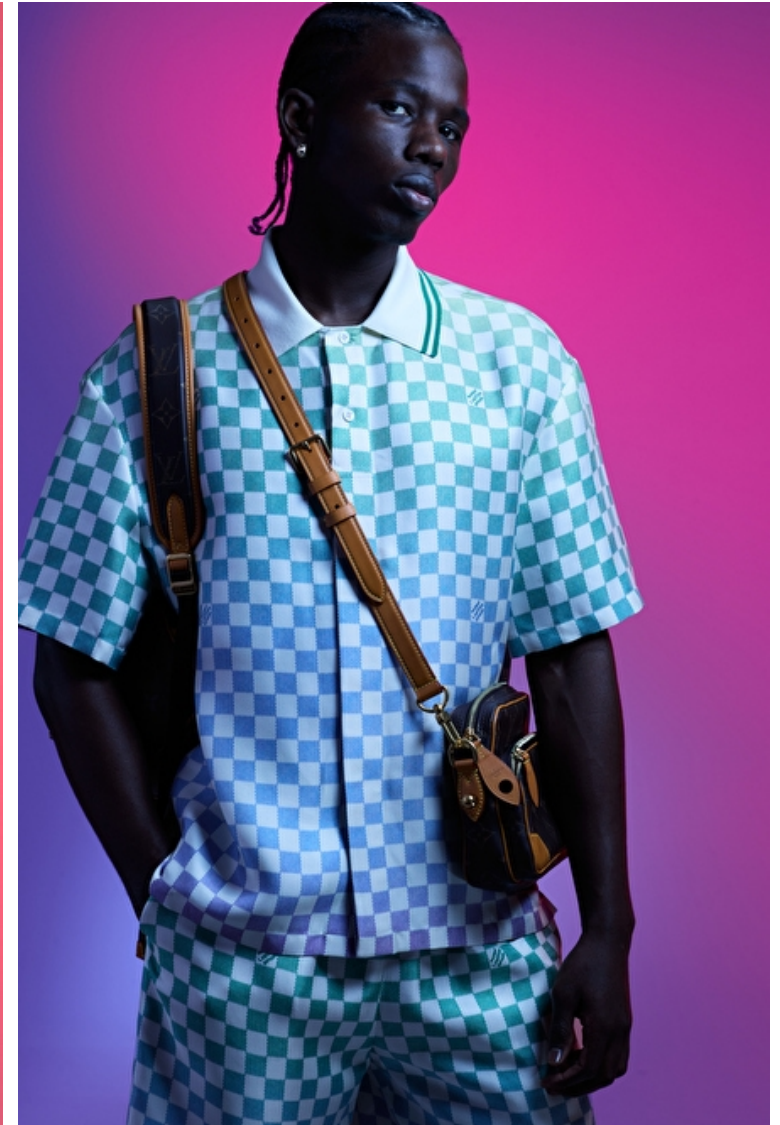

Neck 38cm / 15"

Sleeve 89cm / 35"

Suit size 50cm / 40"

Suit cut Regular