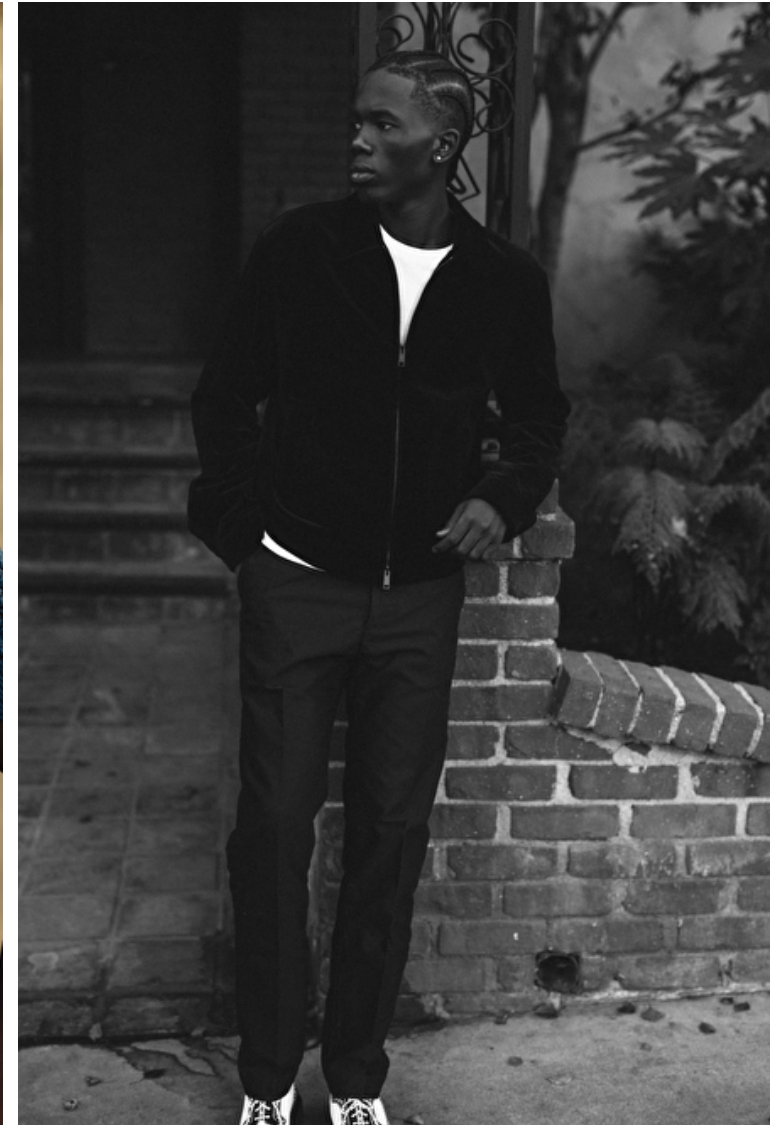

Neck 38cm / 15"

Sleeve 89cm / 35"

Suit size 50cm / 40"

Suit cut Regular