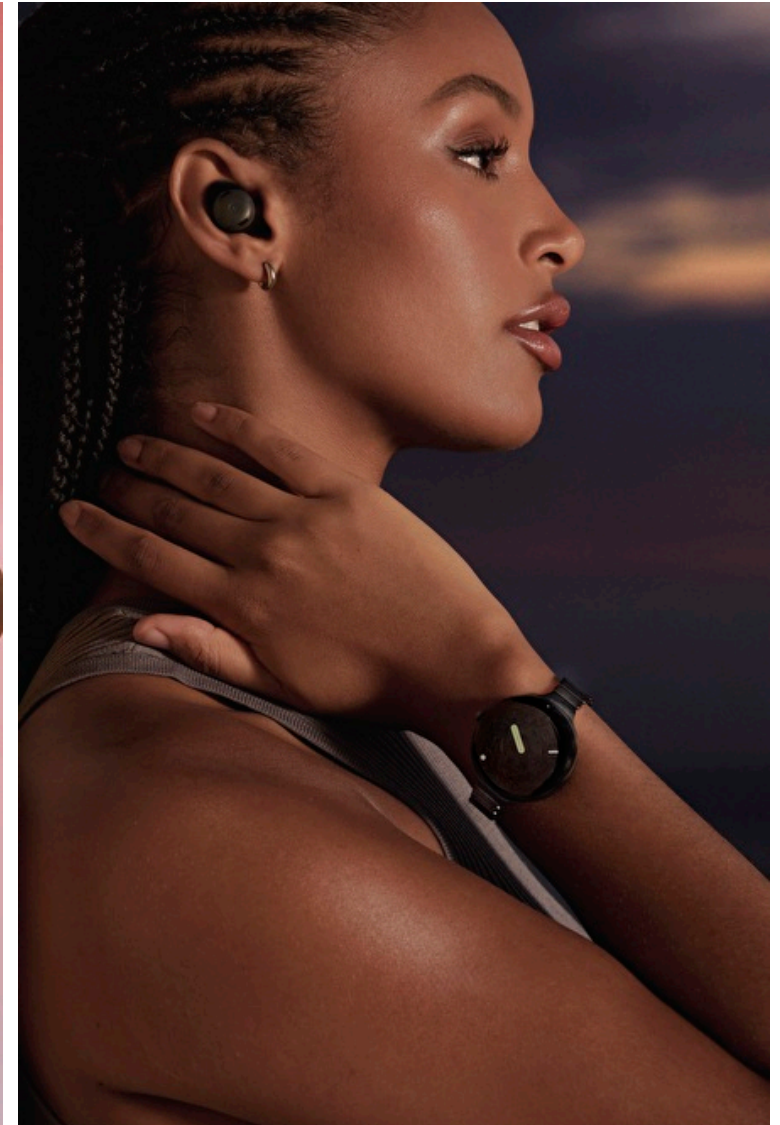

Select

MODEL MANAGEMENT

7250 Melrose Ave Suite 4, Los Angeles, 90046, California, United States

Phone: (213) 454-0991 Email: info.losangeles@selectmodel.com Website: <https://selectmodel.com/>

Londyn Harris

Height 178cm / 5' 10.0"

Size EU/US 40 / 10

Bust 81cm / 32"

Waist 79cm / 31"

Hips 117cm / 46"

Shoes EU/US/UK 41.5 / 10 / 8

Eyes Dark brown

Hair Dark brown

Cup B