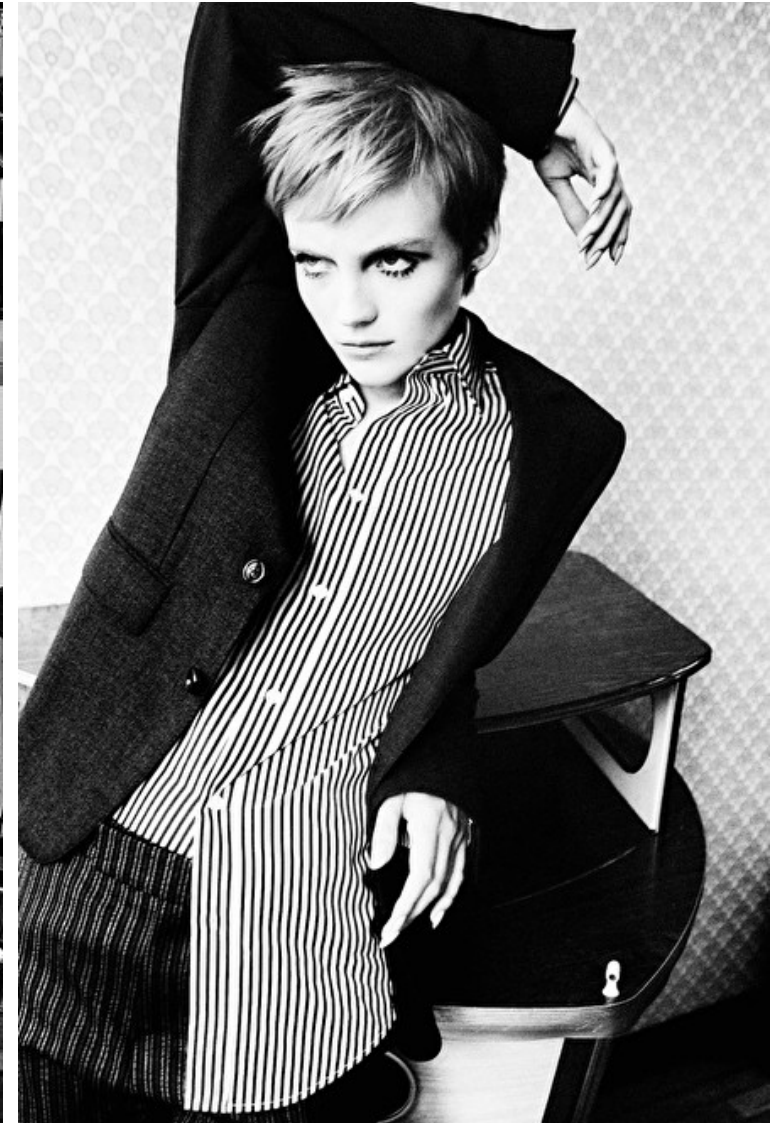

Select

MODEL MANAGEMENT

7250 Melrose Ave Suite 4, Los Angeles, 90046, California, United States

Phone: (213) 454-0991 Email: info.losangeles@selectmodel.com Website: <https://selectmodel.com/>

LUCAN GILLESPIE

Height 175cm / 5' 9.0"

Bust 76cm / 30"

Cup A

Hips 91cm / 36"

Waist 62cm / 24.5"

Shoes EU/US/UK 39 / 8 / 6

Hair Blond

Hair length 3

Eyes Blue green