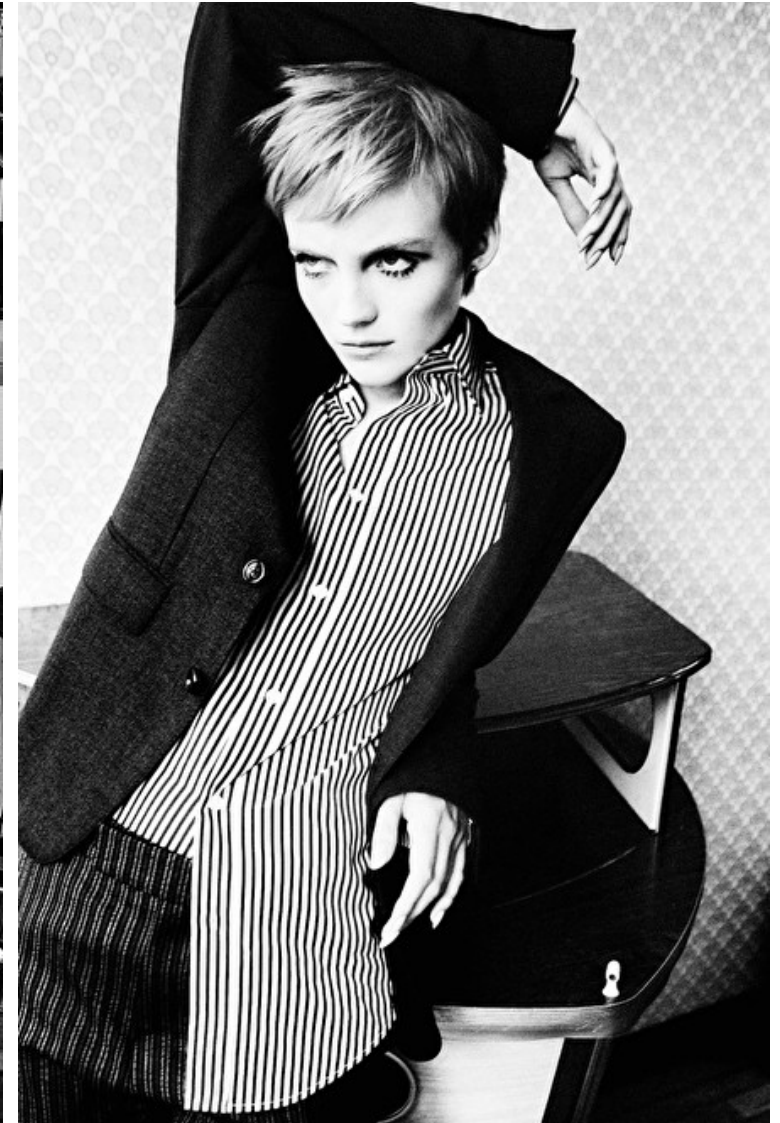

Select

MODEL MANAGEMENT

7250 Melrose Ave Suite 4, Los Angeles, 90046, California, United States

Phone: (213) 454-0991 Email: info.losangeles@selectmodel.com Website: <https://selectmodel.com/>

LUCAN GILLESPIE

Height 175cm / 5' 9.0"

Bust 76cm / 30"

Cup A

Hips 86cm / 34"

Waist 58cm / 23"

Shoes EU/US/UK 39 / 8 / 6

Hair Blond

Hair length 3

Eyes Blue green