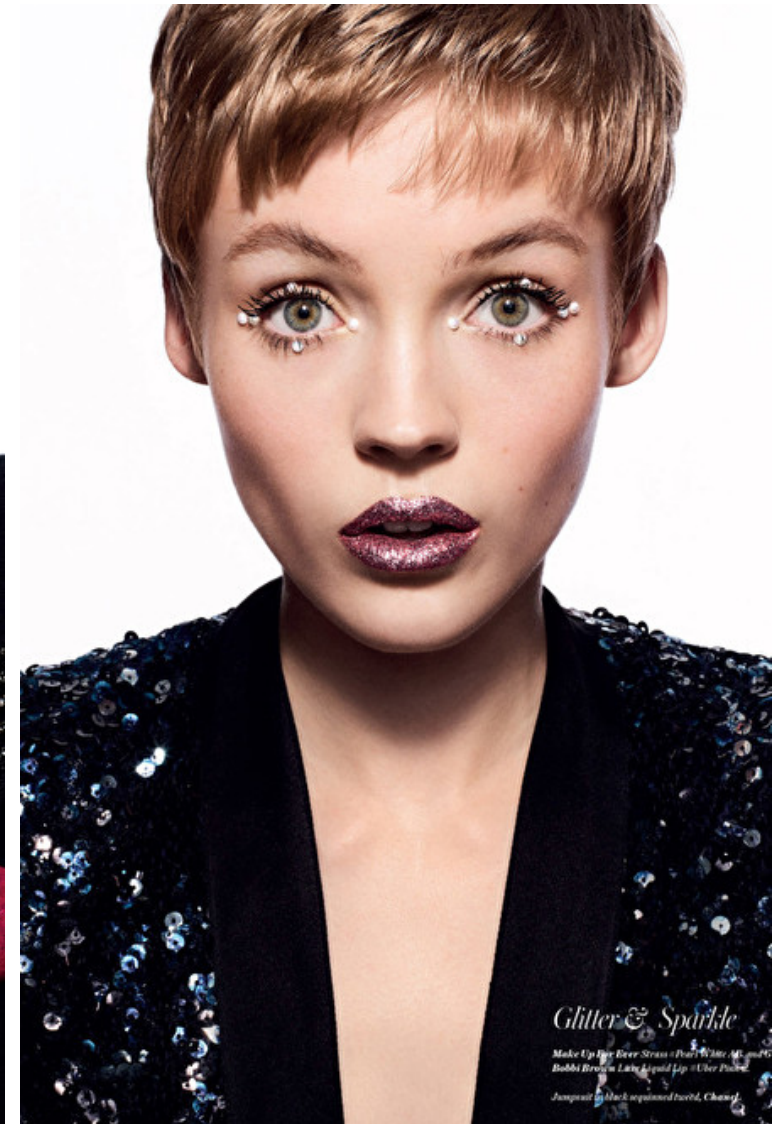

Select

MODEL MANAGEMENT

7250 Melrose Ave Suite 4, Los Angeles, 90046, California, United States

Phone: (213) 454-0991 Email: info.losangeles@selectmodel.com Website: <https://selectmodel.com/>

LUCAN GILLESPIE

Height 175cm / 5' 9.0"

Bust 76cm / 30"

Cup A

Hips 91cm / 36"

Waist 62cm / 24.5"

Shoes EU/US/UK 39 / 8 / 6

Hair Blond

Hair length 3

Eyes Blue green