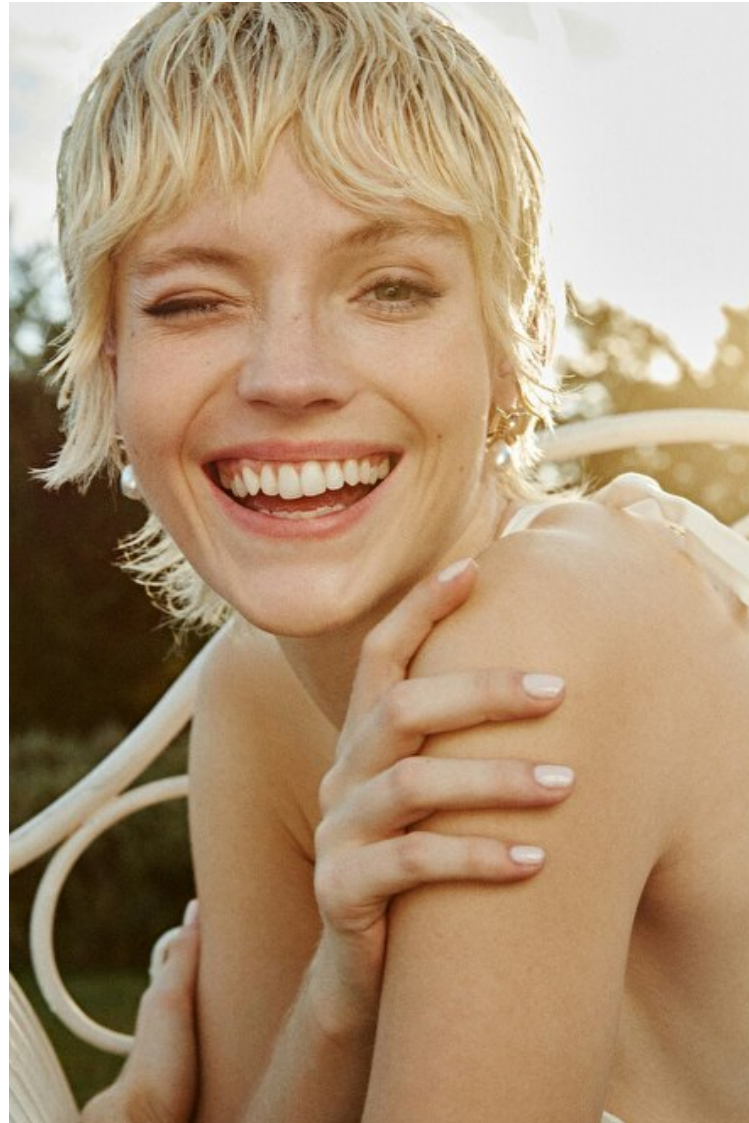

Select

MODEL MANAGEMENT

7250 Melrose Ave Suite 4, Los Angeles, 90046, California, United States

Phone: (213) 454-0991 Email: info.losangeles@selectmodel.com Website: <https://selectmodel.com/>

LUCAN GILLESPIE

Height 175cm / 5' 9.0"

Bust 76cm / 30"

Cup A

Hips 86cm / 34"

Waist 58cm / 23"

Shoes EU/US/UK 39 / 8 / 6

Hair Blond

Hair length 3

Eyes Blue green