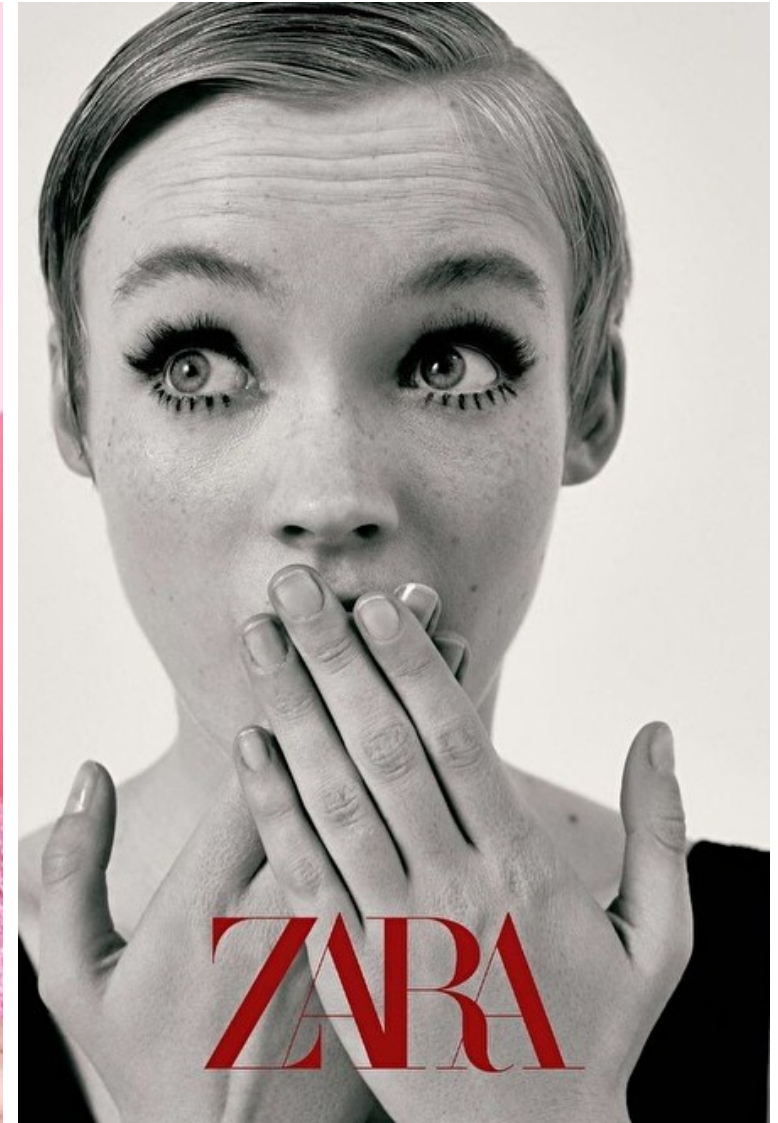

Select

MODEL MANAGEMENT

7250 Melrose Ave Suite 4, Los Angeles, 90046, California, United States

Phone: (213) 454-0991 Email: info.losangeles@selectmodel.com Website: <https://selectmodel.com/>

LUCAN GILLESPIE

Height 175cm / 5' 9.0"

Bust 76cm / 30"

Cup A

Hips 86cm / 34"

Waist 58cm / 23"

Shoes EU/US/UK 39 / 8 / 6

Hair Blond

Hair length 3

Eyes Blue green