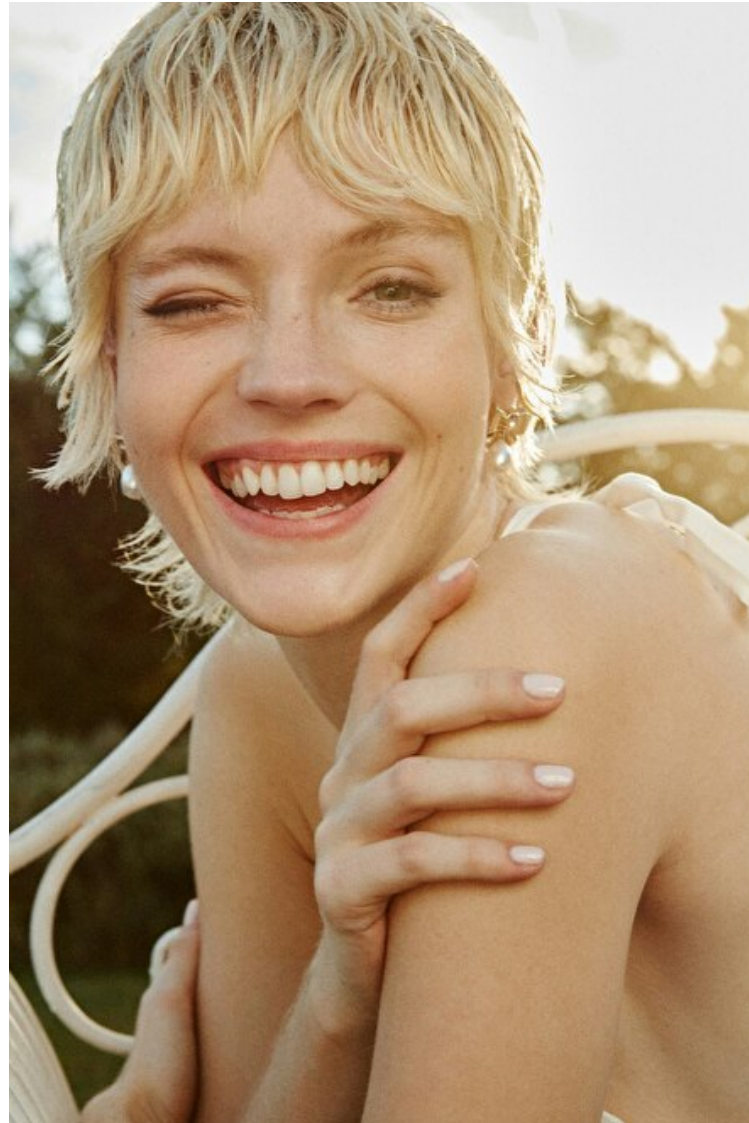

Select

MODEL MANAGEMENT

7250 Melrose Ave Suite 4, Los Angeles, 90046, California, United States

Phone: (213) 454-0991 Email: info.losangeles@selectmodel.com Website: <https://selectmodel.com/>

LUCAN GILLESPIE

Height 175cm / 5' 9.0"

Bust 76cm / 30"

Cup A

Hips 91cm / 36"

Waist 62cm / 24.5"

Shoes EU/US/UK 39 / 8 / 6

Hair Blond

Hair length 3

Eyes Blue green