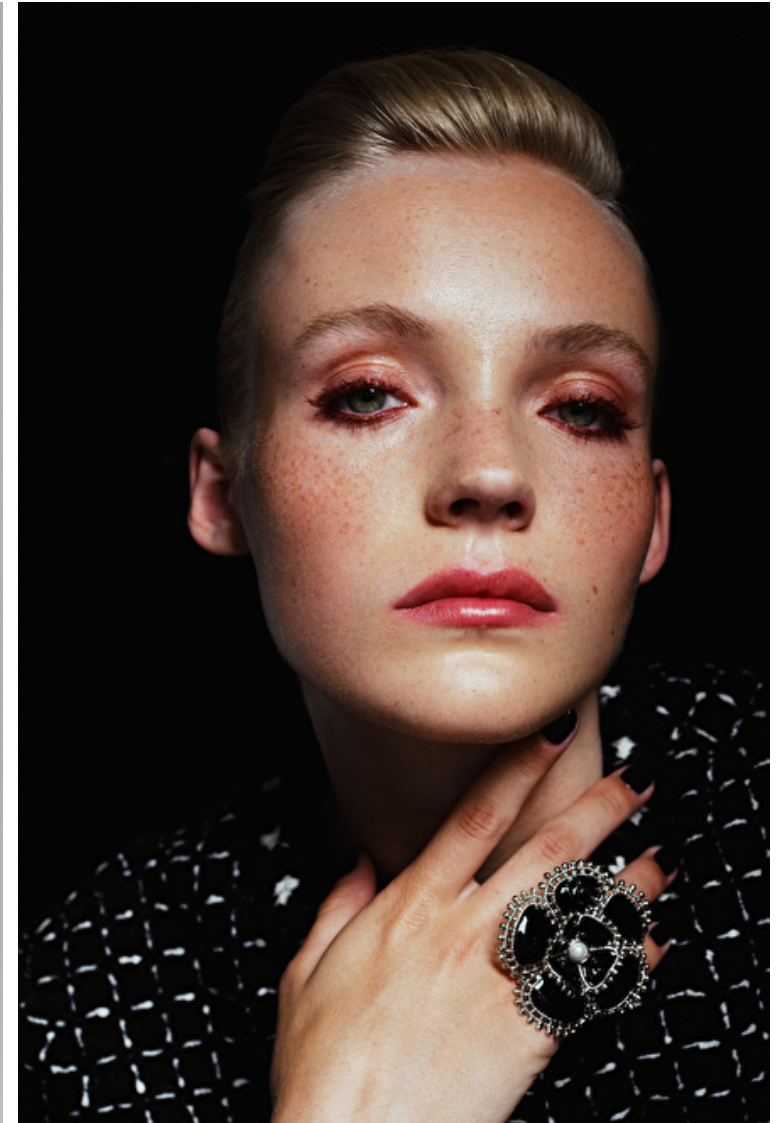

Select

MODEL MANAGEMENT

7250 Melrose Ave Suite 4, Los Angeles, 90046, California, United States

Phone: (213) 454-0991 Email: info.losangeles@selectmodel.com Website: <https://selectmodel.com/>

LUCAN GILLESPIE

Height 175cm / 5' 9.0"

Bust 76cm / 30"

Cup A

Hips 86cm / 34"

Waist 58cm / 23"

Shoes EU/US/UK 39 / 8 / 6

Hair Blond

Hair length 3

Eyes Blue green