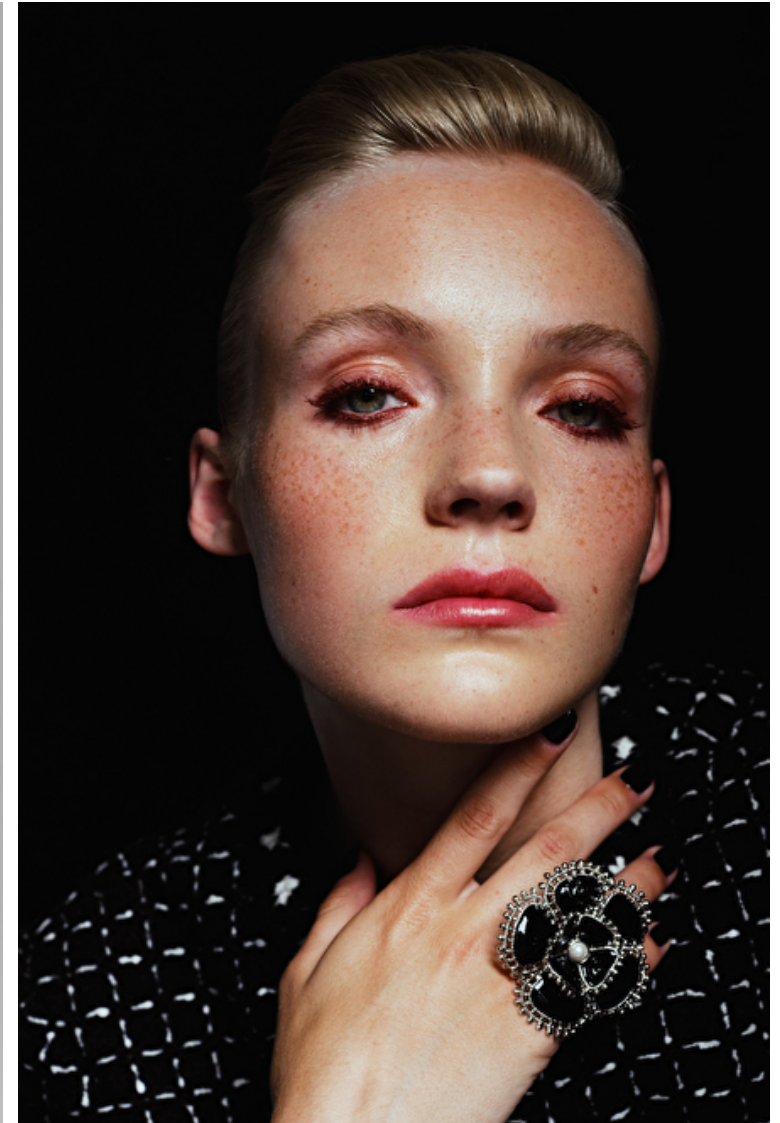

Select

MODEL MANAGEMENT

7250 Melrose Ave Suite 4, Los Angeles, 90046, California, United States

Phone: (213) 454-0991 Email: info.losangeles@selectmodel.com Website: <https://selectmodel.com/>

LUCAN GILLESPIE

Height 175cm / 5' 9.0"

Bust 76cm / 30"

Cup A

Hips 91cm / 36"

Waist 62cm / 24.5"

Shoes EU/US/UK 39 / 8 / 6

Hair Blond

Hair length 3

Eyes Blue green