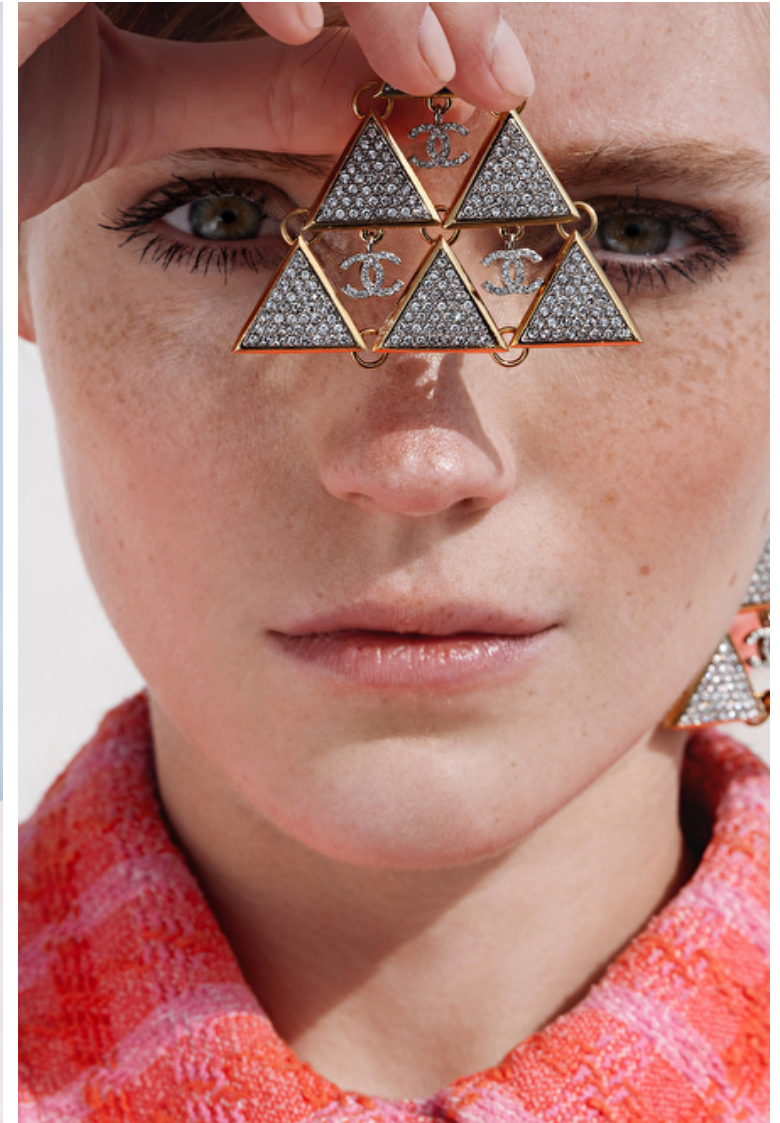

Select

MODEL MANAGEMENT

7250 Melrose Ave Suite 4, Los Angeles, 90046, California, United States

Phone: (213) 454-0991 Email: info.losangeles@selectmodel.com Website: <https://selectmodel.com/>

LUCAN GILLESPIE

Height 175cm / 5' 9.0"

Bust 76cm / 30"

Cup A

Hips 91cm / 36"

Waist 62cm / 24.5"

Shoes EU/US/UK 39 / 8 / 6

Hair Blond

Hair length 3

Eyes Blue green