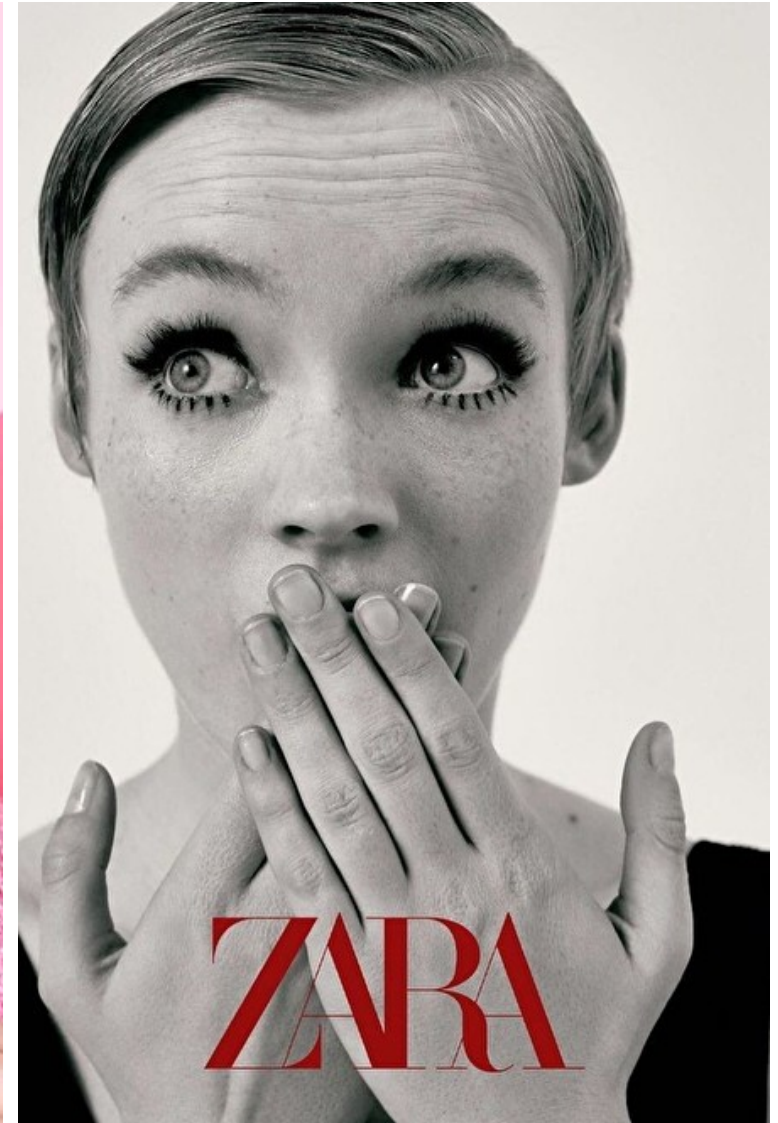

Select

MODEL MANAGEMENT

7250 Melrose Ave Suite 4, Los Angeles, 90046, California, United States

Phone: (213) 454-0991 Email: info.losangeles@selectmodel.com Website: <https://selectmodel.com/>

LUCAN GILLESPIE

Height 175cm / 5' 9.0"

Bust 76cm / 30"

Cup A

Hips 91cm / 36"

Waist 62cm / 24.5"

Shoes EU/US/UK 39 / 8 / 6

Hair Blond

Hair length 3

Eyes Blue green