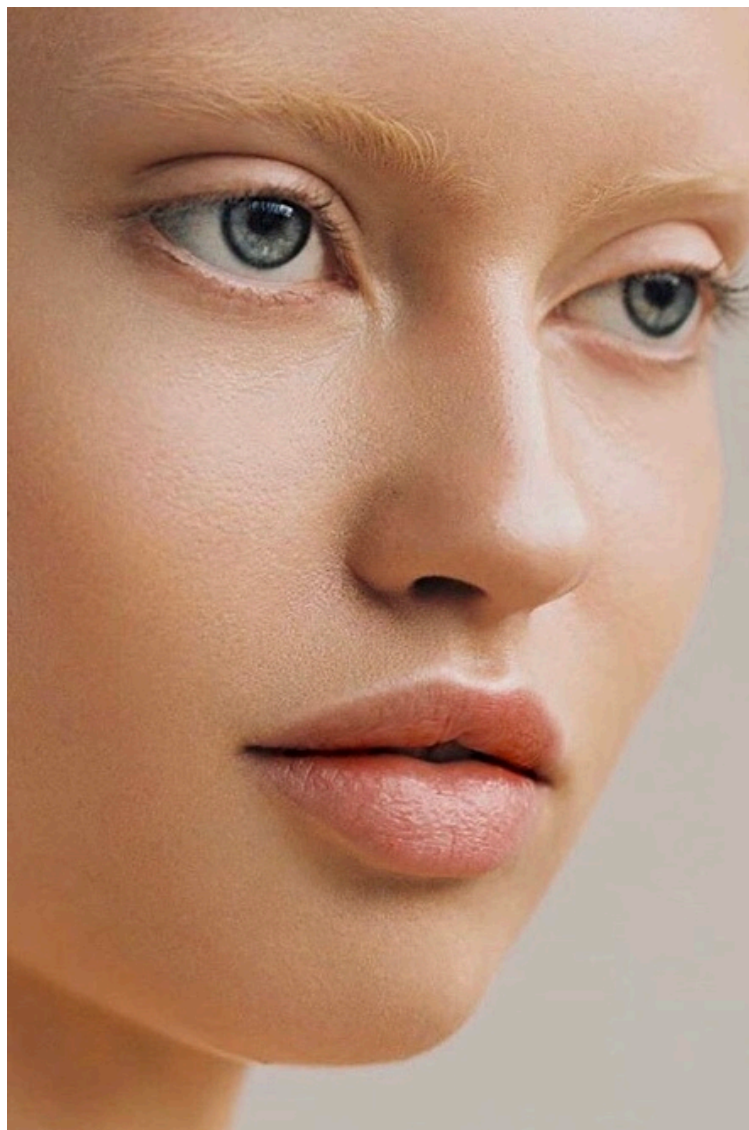

LULU REYNOLDS

Height 180cm / 5' 11.0"

Bust 81cm / 32"

Waist 62cm / 24.5"

Hips 94cm / 37"

Shoes EU/US/UK 40 / 9 / 7

Eyes Blue green

Hair Blond

Cup B