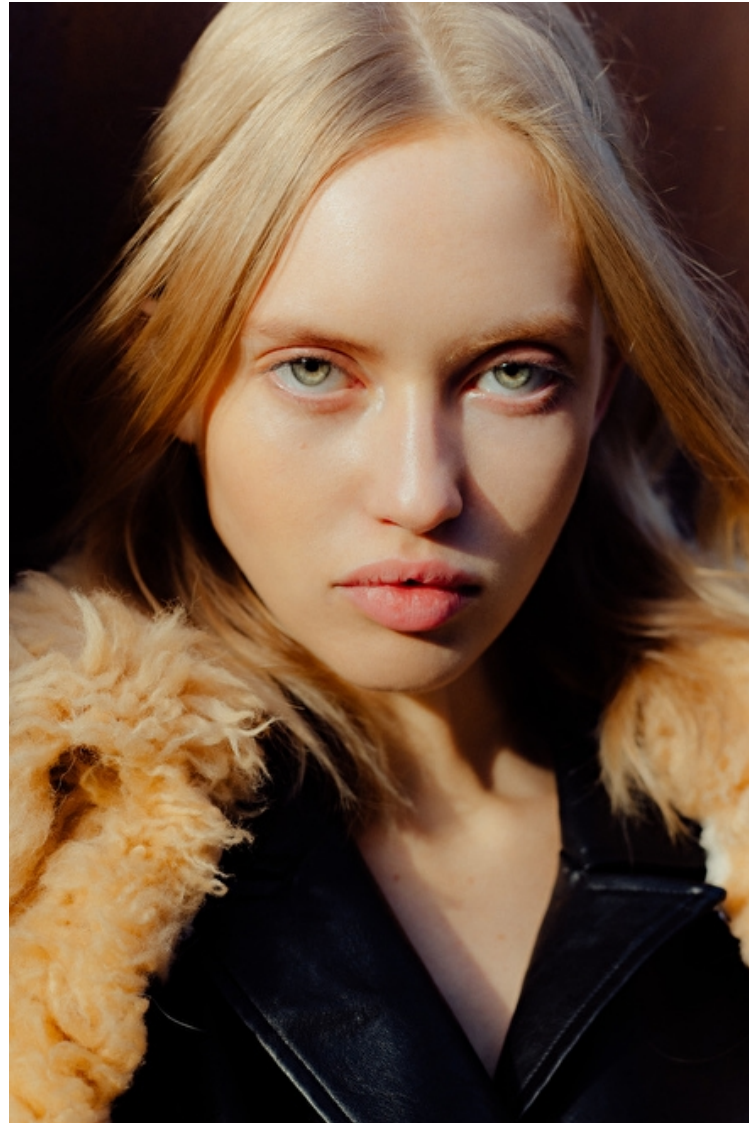

Select

MODEL MANAGEMENT

8255 Beverly Blvd suite 217, Los Angeles, 90048, California, United States

Phone: (213) 454-0991 Email: info.losangeles@selectmodel.com Website: <https://selectmodel.com/>

LULU REYNOLDS

Height 180cm / 5' 11.0"

Bust 81cm / 32"

Waist 61cm / 24"

Hips 89cm / 35"

Shoes EU/US/UK 40 / 9 / 7

Eyes Blue green

Hair Blond

Cup B