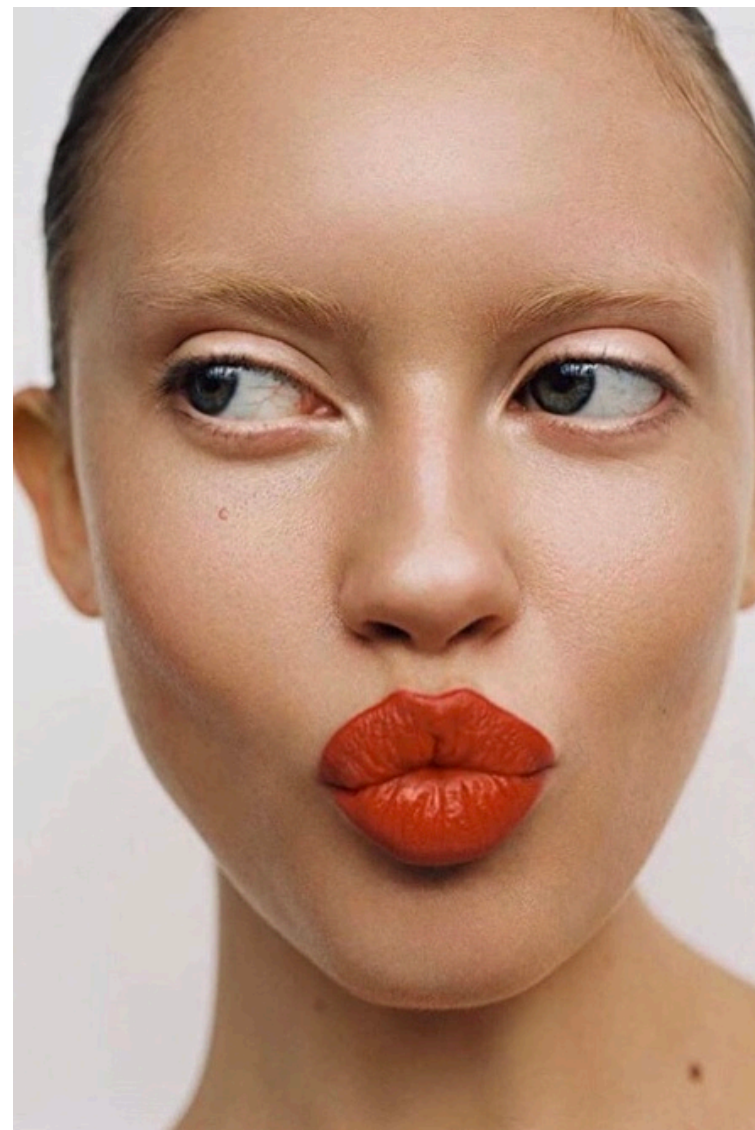

LULU REYNOLDS

Height 180cm / 5' 11.0"

Bust 81cm / 32"

Waist 62cm / 24.5"

Hips 94cm / 37"

Shoes EU/US/UK 40 / 9 / 7

Eyes Blue green

Hair Blond

Cup B