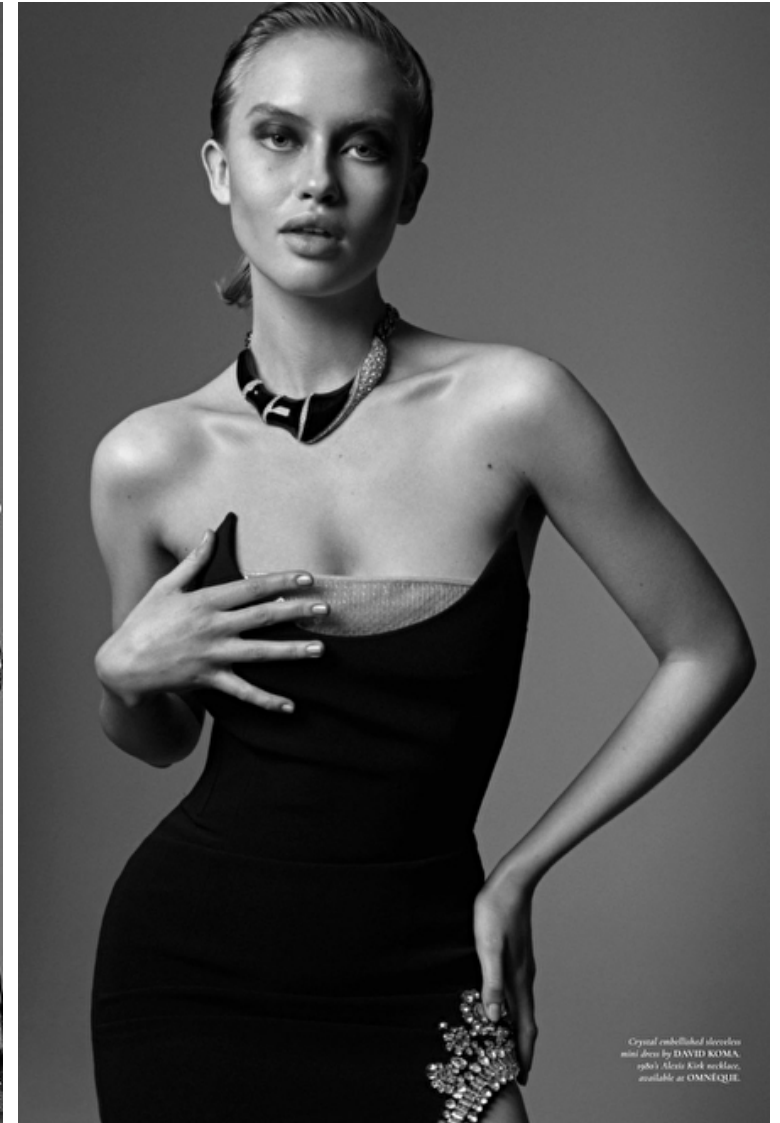

Select

MODEL MANAGEMENT

7250 Melrose Ave Suite 4, Los Angeles, 90046, California, United States

Phone: (213) 454-0991 Email: info.losangeles@selectmodel.com Website: <https://selectmodel.com/>

LULU REYNOLDS

Height 180cm / 5' 11.0"

Bust 81cm / 32"

Waist 62cm / 24.5"

Hips 94cm / 37"

Shoes EU/US/UK 40 / 9 / 7

Eyes Blue green

Hair Blond

Cup B