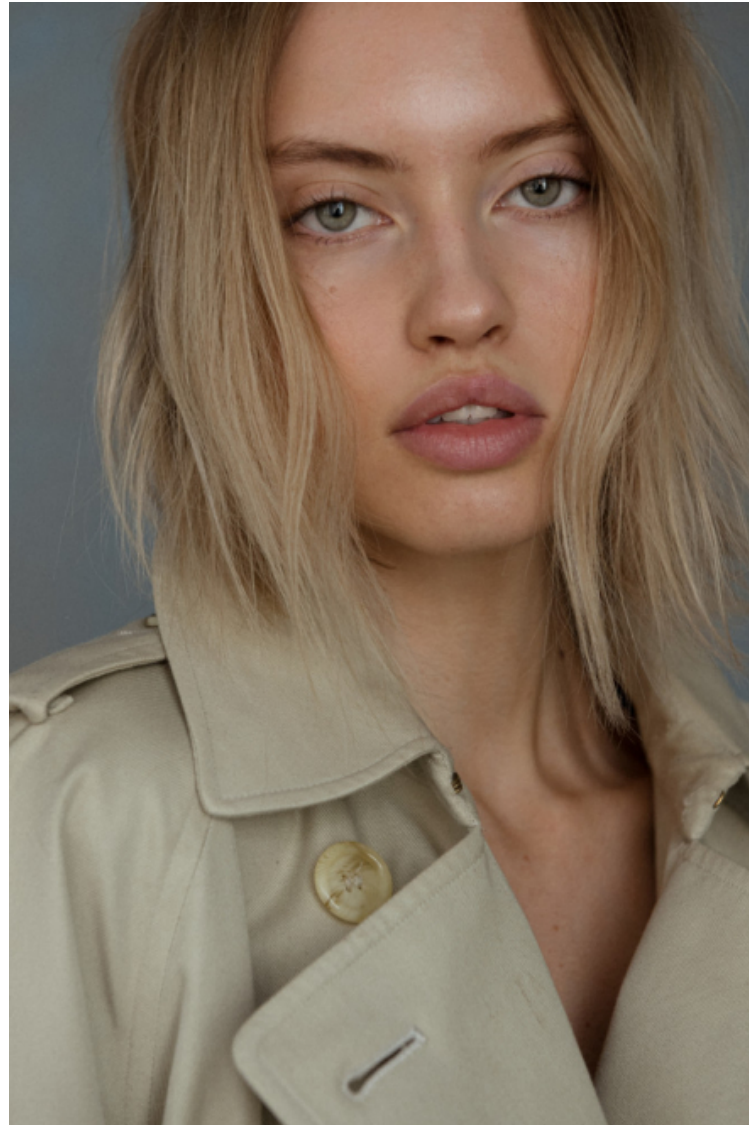

Height 180cm / 5' 11.0"

Bust 81cm / 32"

Waist 62cm / 24.5"

Hips 94cm / 37"

Shoes EU/US/UK 40 / 9 / 7

Eyes Blue green

Hair Blond

Cup B