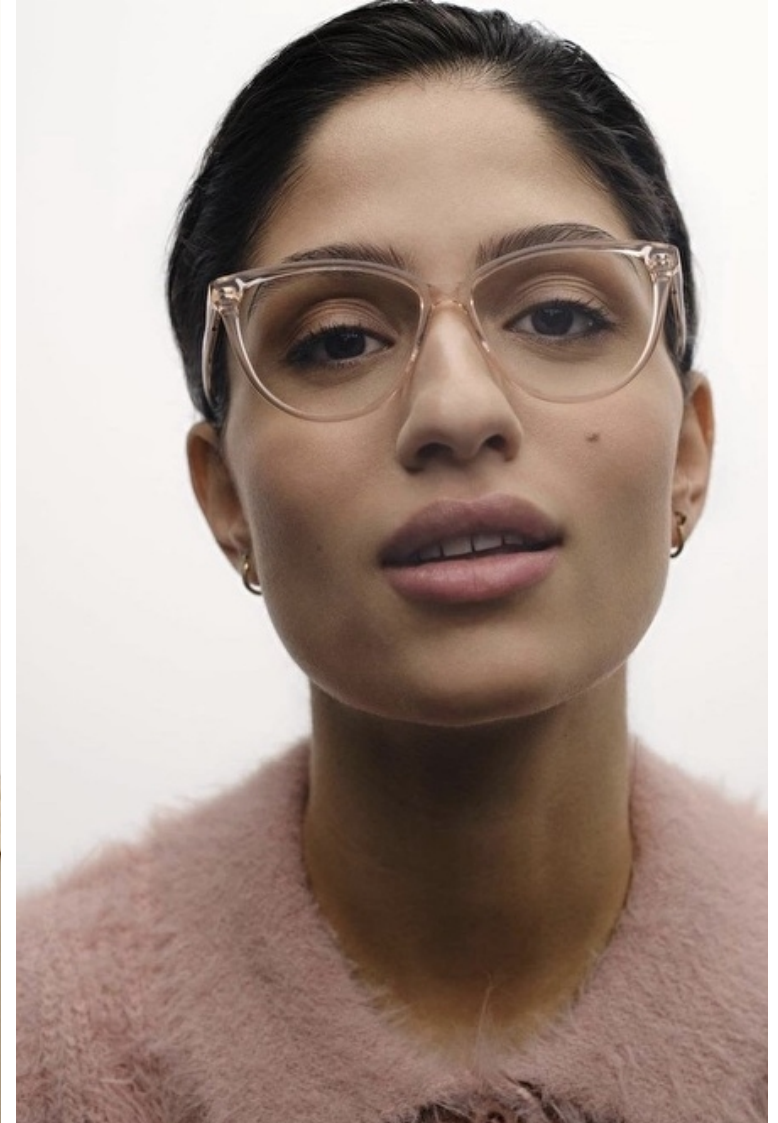

Select

MODEL MANAGEMENT

8255 Beverly Blvd suite 217, Los Angeles, 90048, California, United States

Phone: (213) 454-0991 Email: info.losangeles@selectmodel.com Website: <https://selectmodel.com/>

Lynn Avedikian

Height 175cm / 5' 9.0"

Size EU/US 32 / 2

Bust 84cm / 33"

Waist 63cm / 25"

Hips 89cm / 35"

Shoes EU/US/UK 39 / 8 / 6

Eyes Brown

Hair Brown