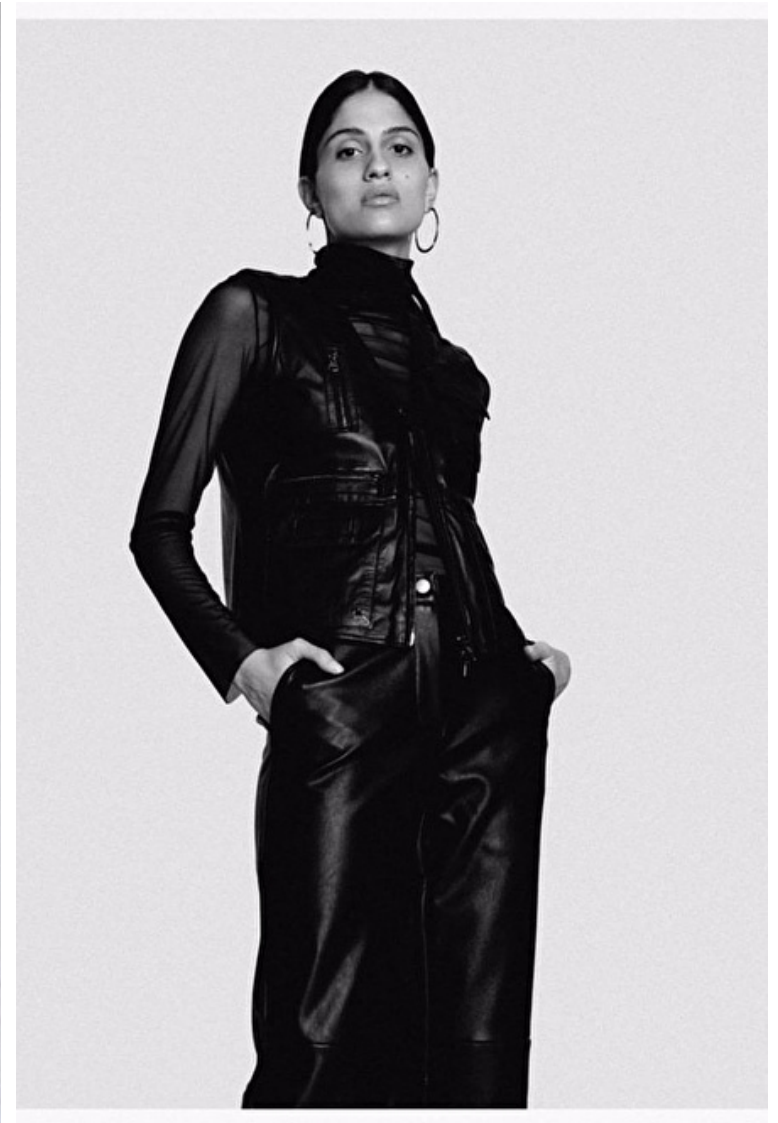

Select

MODEL MANAGEMENT

8255 Beverly Blvd suite 217, Los Angeles, 90048, California, United States

Phone: (213) 454-0991 Email: info.losangeles@selectmodel.com Website: <https://selectmodel.com/>

Lynn Avedikian

Height 175cm / 5' 9.0"

Size EU/US 32 / 2

Bust 84cm / 33"

Waist 63cm / 25"

Hips 89cm / 35"

Shoes EU/US/UK 39 / 8 / 6

Eyes Brown

Hair Brown