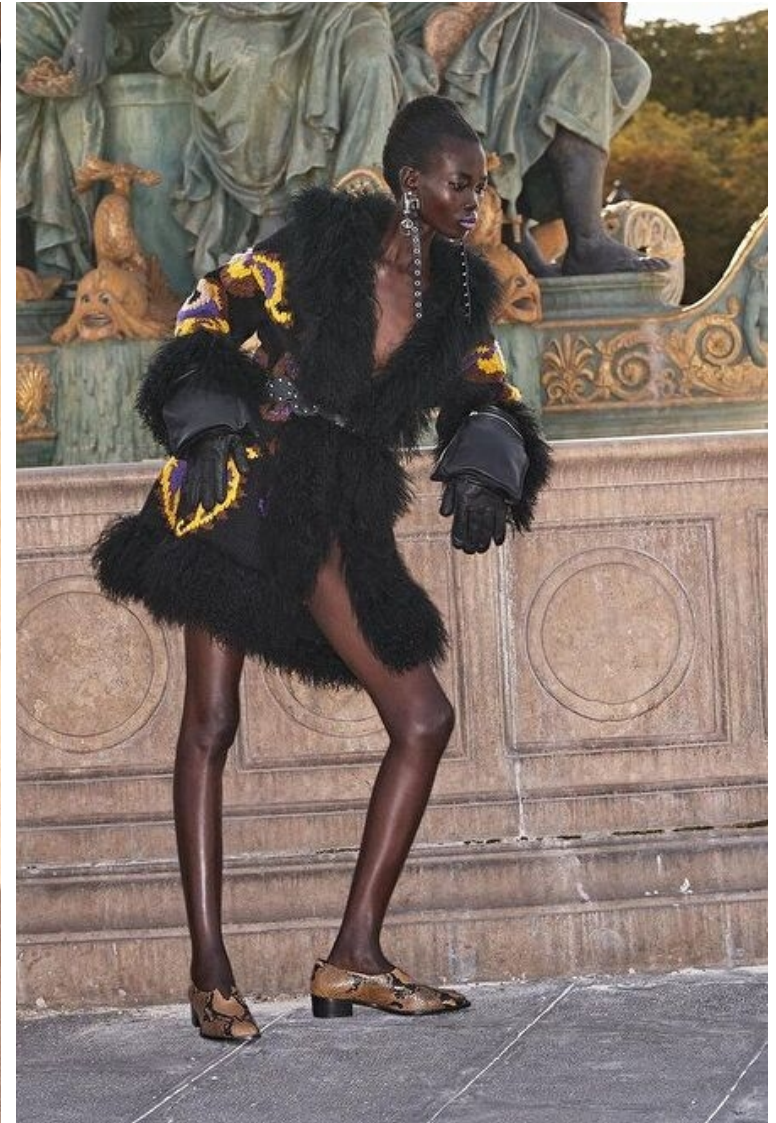

Bust 81cm / 32"

Waist 60cm / 23.5"

Hips 86cm / 34"

Shoes EU/US/UK 38 / 7.5 / 5

Eyes Brown

Hair Brown

Select

MODEL MANAGEMENT