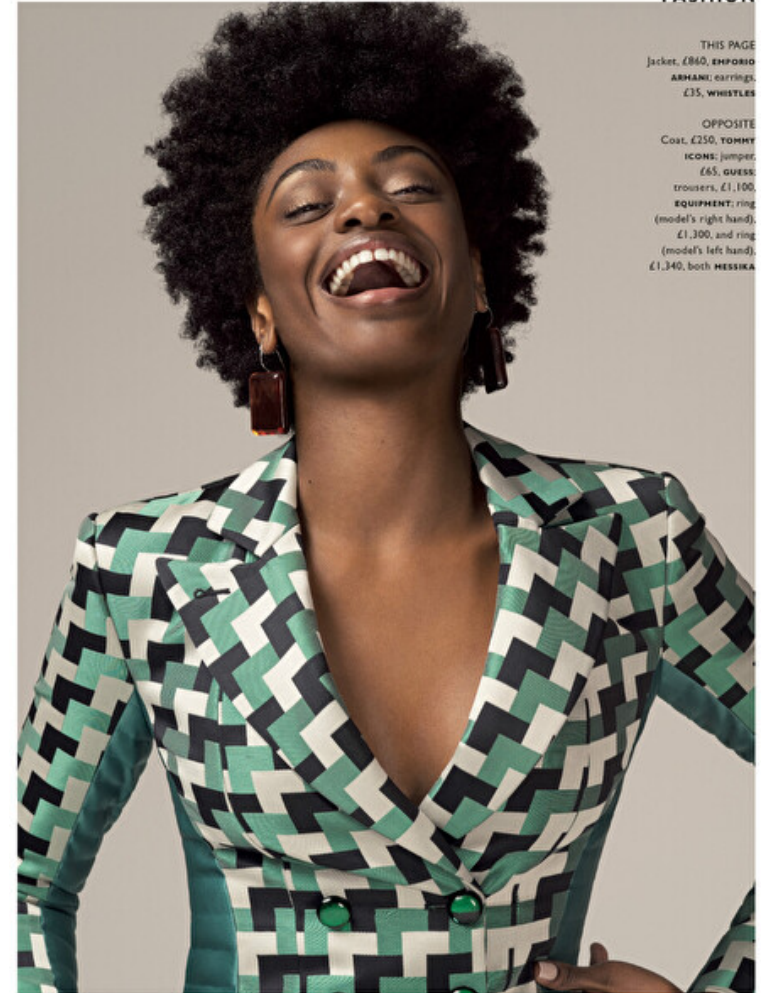

Bust 86cm / 34"

Waist 70cm / 27.5"

Hips 98cm / 38.5"

Shoes EU/US/UK 41.5 / 10 / 8

Eyes Brown

Hair Black

Location London

FASHION