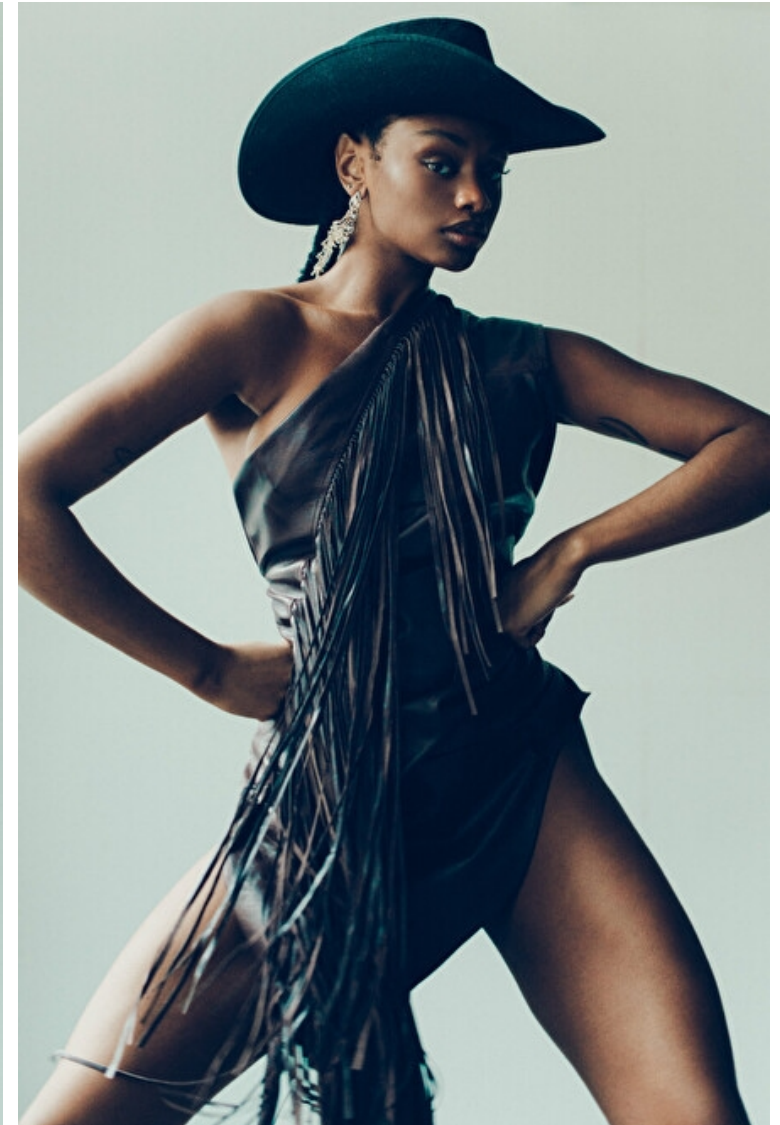

Select

MODEL MANAGEMENT

8255 Beverly Blvd suite 217, Los Angeles, 90048, California, United States

Phone: (213) 454-0991 Email: info.losangeles@selectmodel.com Website: <https://selectmodel.com/>

Manna

Height 178cm / 5' 10.0"

Bust 86cm / 34"

Waist 71cm / 28"

Hips 99cm / 39"

Shoes EU/US/UK 41.5 / 10 / 8

Eyes Brown

Hair Black

Cup D

Location London