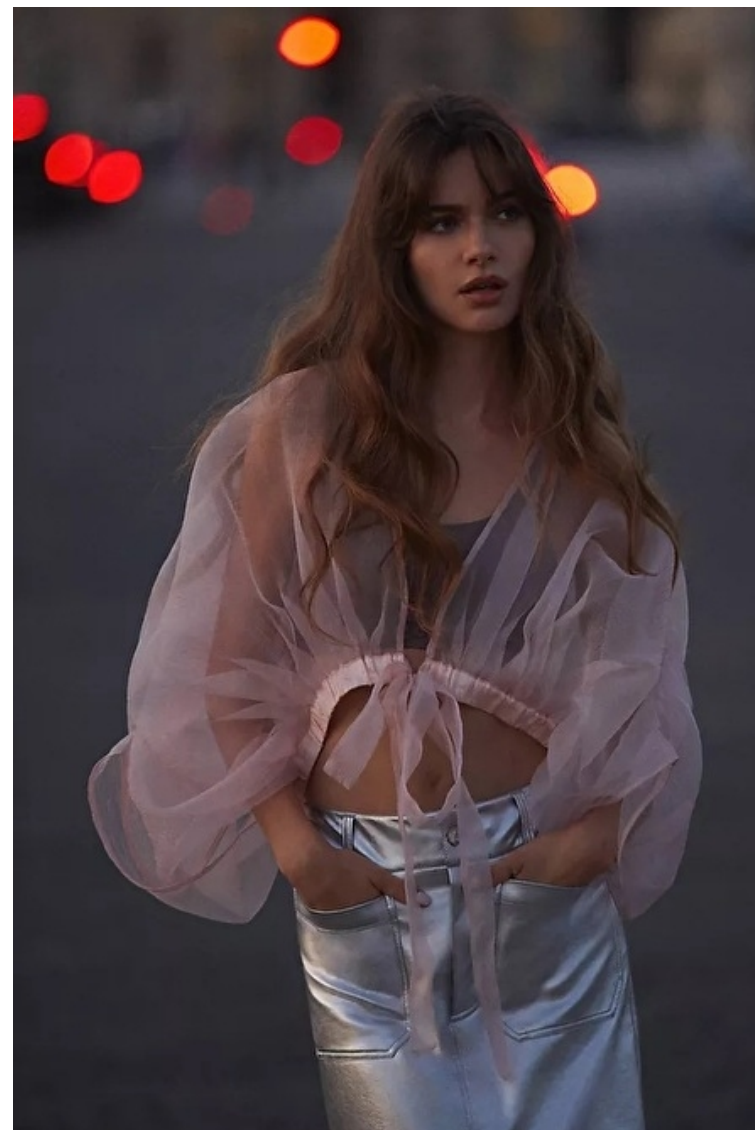

Select

MODEL MANAGEMENT

8255 Beverly Blvd suite 217, Los Angeles, 90048, California, United States

Phone: (213) 454-0991 Email: info.losangeles@selectmodel.com Website: <https://selectmodel.com/>

Mara Lafontan

Height 177cm / 5' 9.5"

Bust 82cm / 32.5"

Cup B

Hips 88cm / 34.5"

Waist 61cm / 24"

Shoes EU/US/UK 39 / 8 / 6

Hair Light brown

Eyes Green