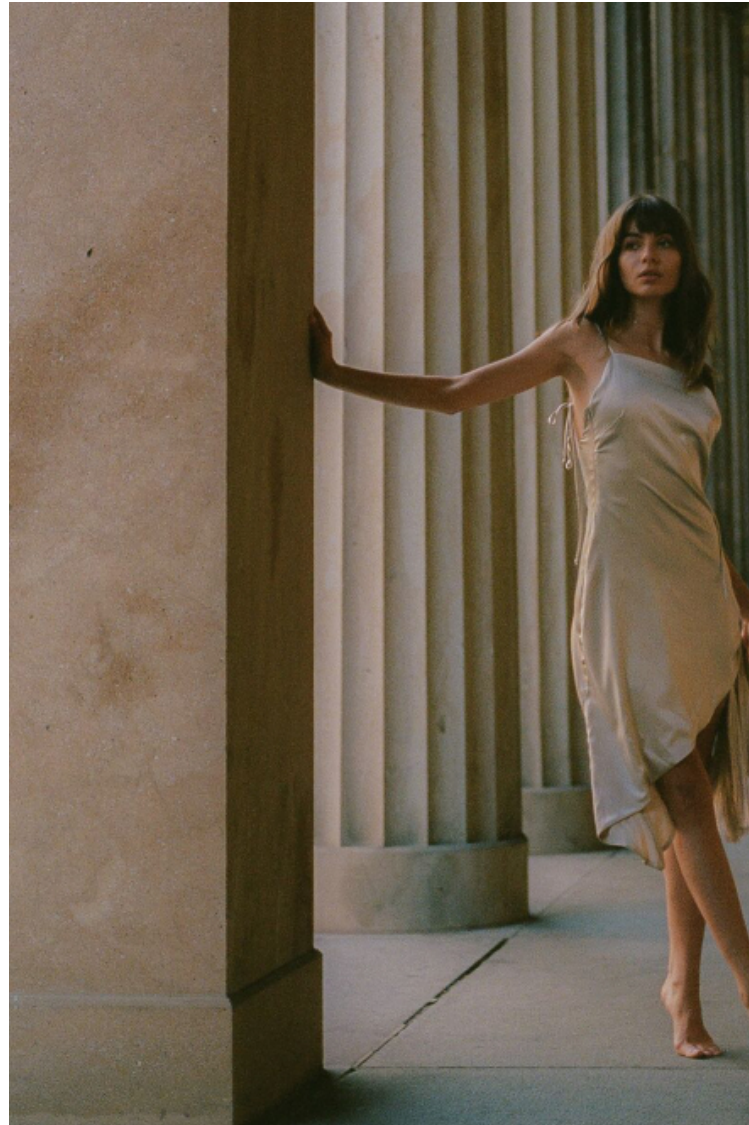

Height 177cm / 5' 9.5"

Bust 82cm / 32.5"

Cup B

Hips 88cm / 34.5"

Waist 61cm / 24"

Shoes EU/US/UK 39 / 8 / 6

Hair Light brown

Eyes Green