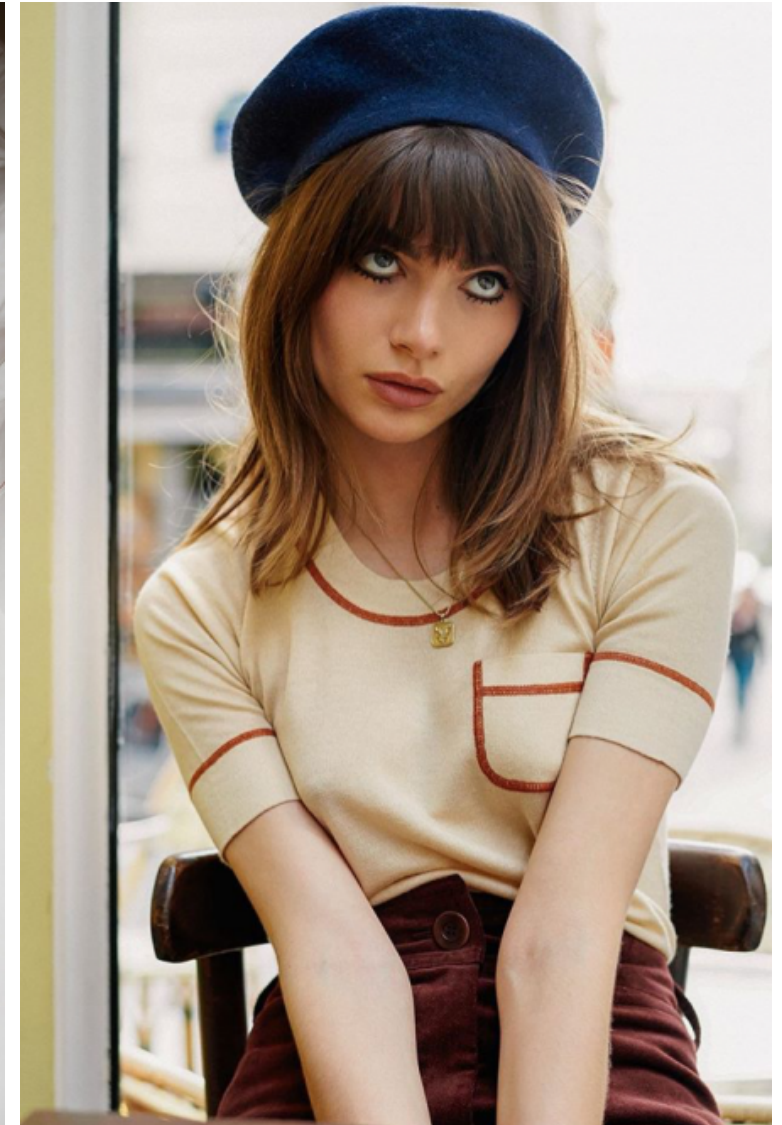

Select

MODEL MANAGEMENT

8255 Beverly Blvd suite 217, Los Angeles, 90048, California, United States

Phone: (213) 454-0991 Email: info.losangeles@selectmodel.com Website: <https://selectmodel.com/>

Mara Lafontan

Height 177cm / 5' 9.5"

Bust 82cm / 32.5"

Cup B

Hips 88cm / 34.5"

Waist 61cm / 24"

Shoes EU/US/UK 39 / 8 / 6

Hair Light brown

Eyes Green