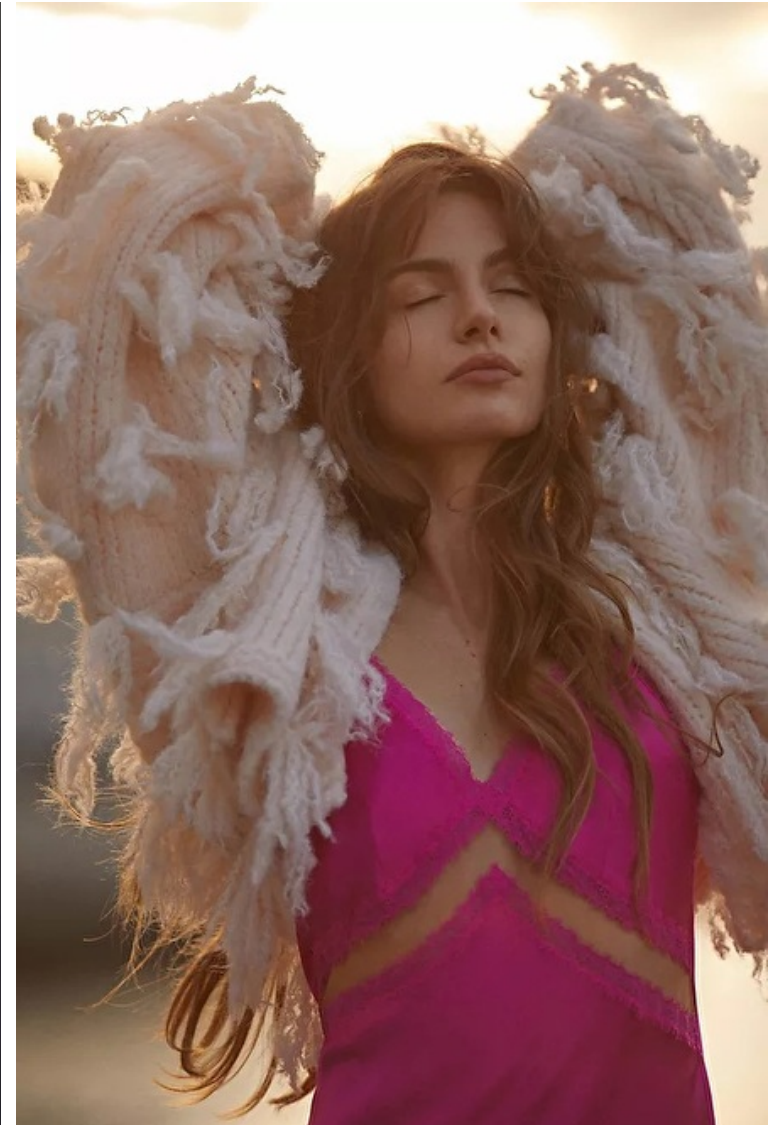

Height 177cm / 5' 9.5"

Bust 82cm / 32.5"

Cup B

Hips 88cm / 34.5"

Waist 61cm / 24"

Shoes EU/US/UK 39 / 8 / 6

Hair Light brown

Eyes Green