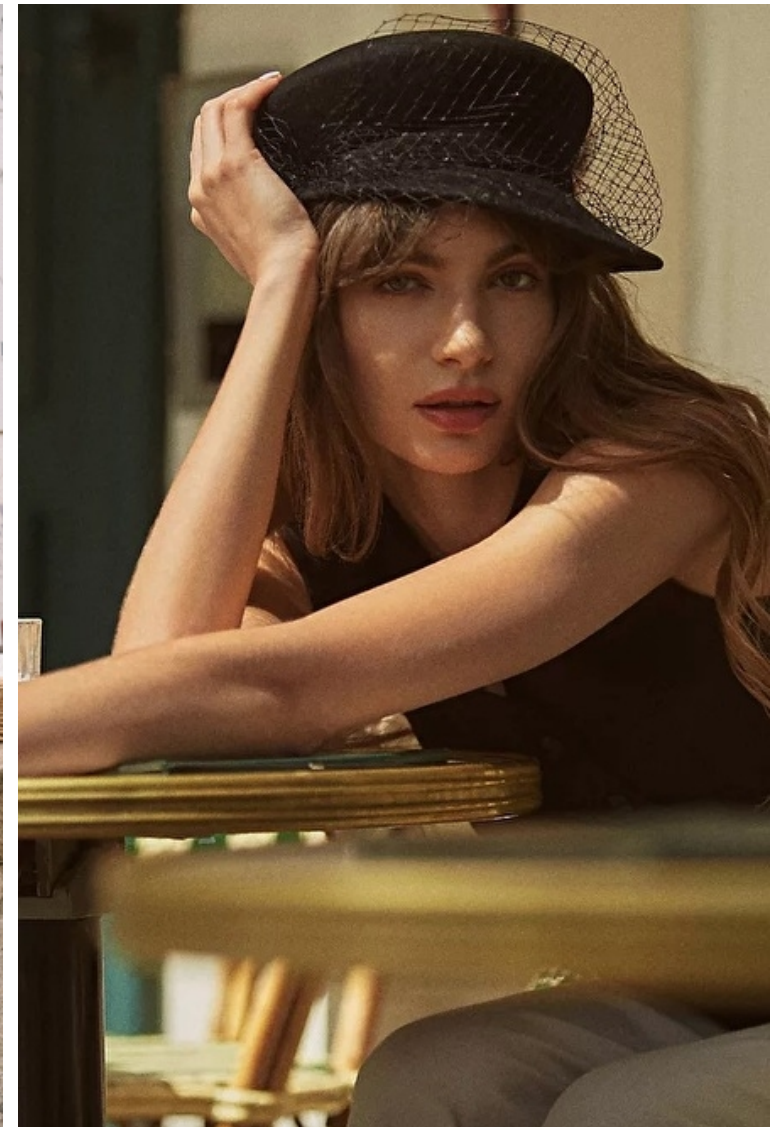

Select

MODEL MANAGEMENT

8255 Beverly Blvd suite 217, Los Angeles, 90048, California, United States

Phone: (213) 454-0991 Email: info.losangeles@selectmodel.com Website: <https://selectmodel.com/>

Mara Lafontan

Height 177cm / 5' 9.5"

Bust 82cm / 32.5"

Cup B

Hips 88cm / 34.5"

Waist 61cm / 24"

Shoes EU/US/UK 39 / 8 / 6

Hair Light brown

Eyes Green