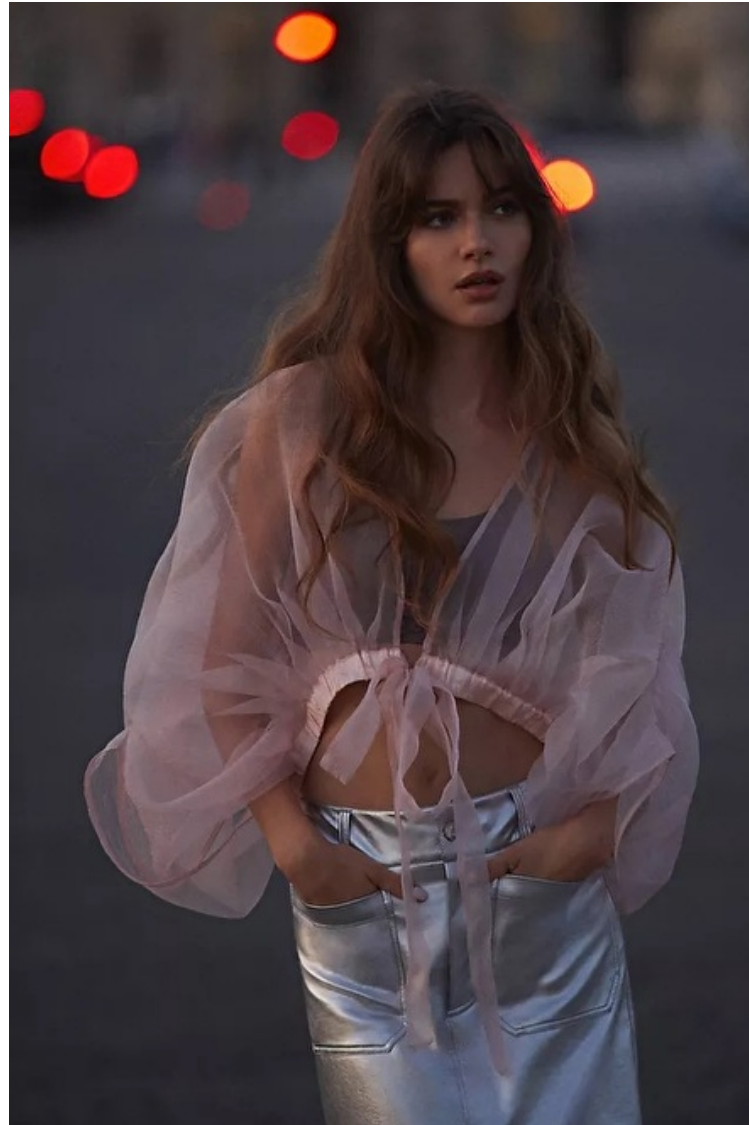

Height 177cm / 5' 9.5"

Bust 82cm / 32.5"

Cup B

Hips 88cm / 34.5"

Waist 61cm / 24"

Shoes EU/US/UK 39 / 8 / 6

Hair Light brown

Eyes Green