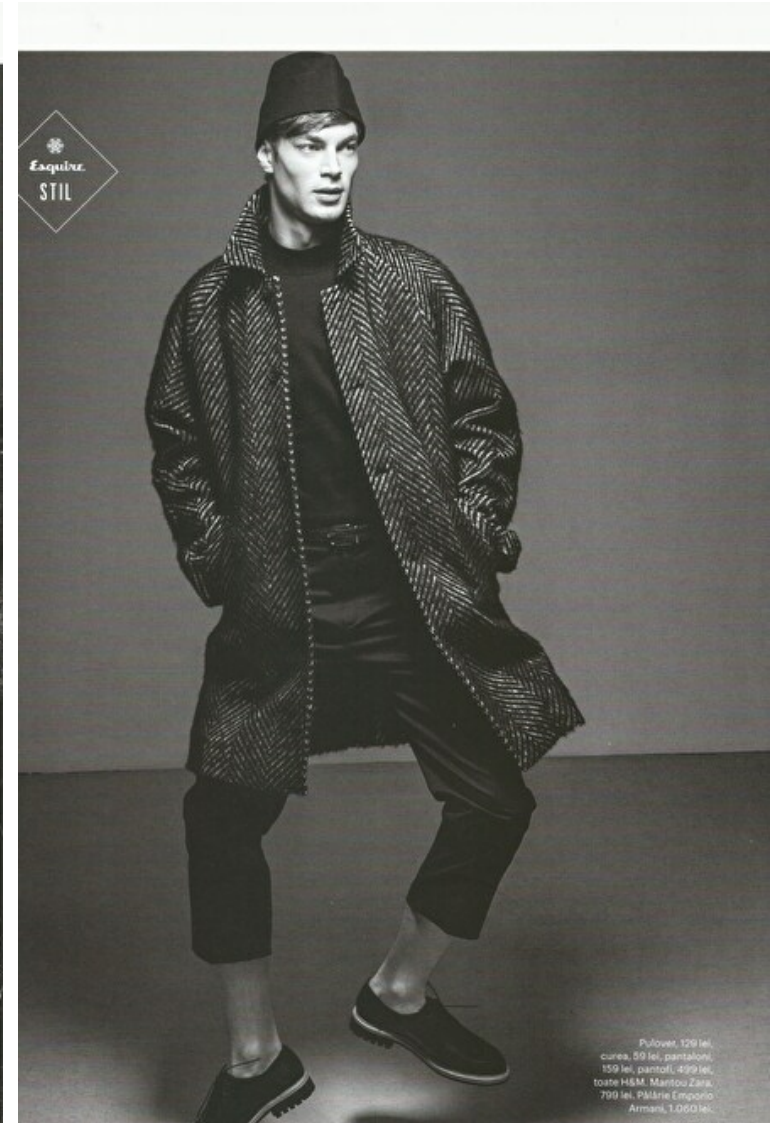

Select

MODEL MANAGEMENT

7250 Melrose Ave Suite 4, Los Angeles, 90046, California, United States
Phone: (213) 454-0991 Email: info.losangeles@selectmodel.com Website: <https://selectmodel.com/>

Marian Dragan

Height 189cm / 6' 2.5"

Chest 98cm / 38.5"

Waist 80cm / 31.5"

Hips 95cm / 37.5"

Eyes Blue

Hair Brown