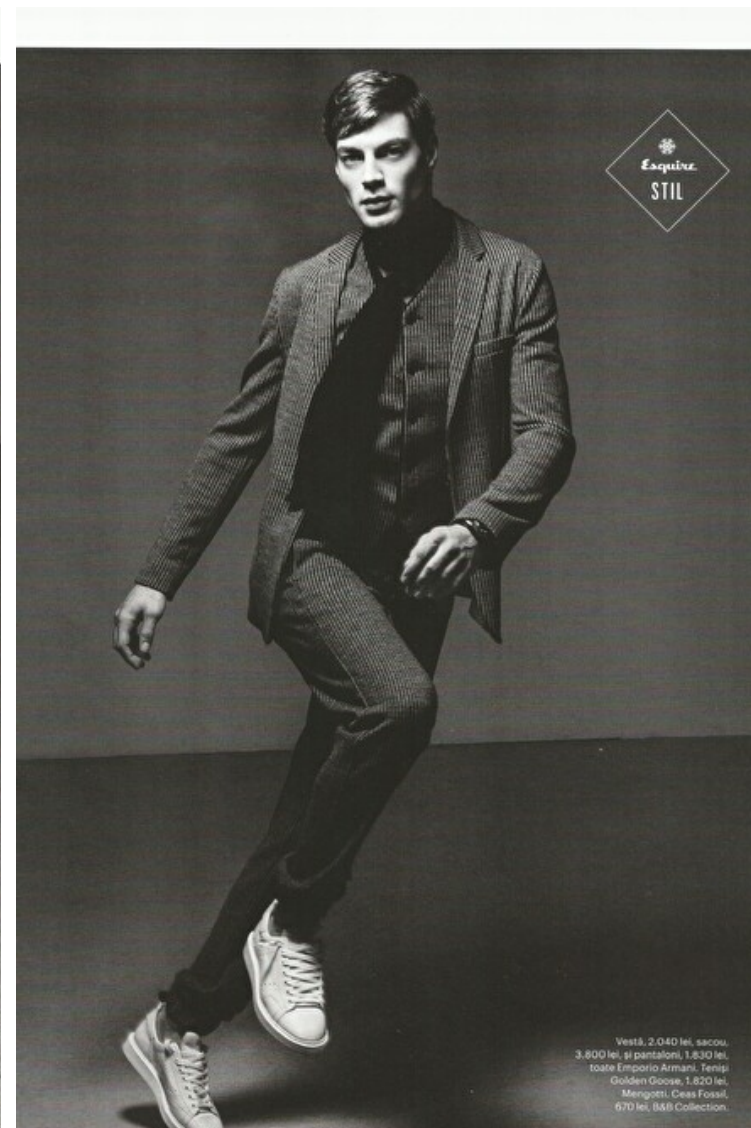

Height 189cm / 6' 2.5"

Chest 98cm / 38.5"

Waist 80cm / 31.5"

Hips 95cm / 37.5"

Eyes Blue

Hair Brown

Select

MODEL MANAGEMENT