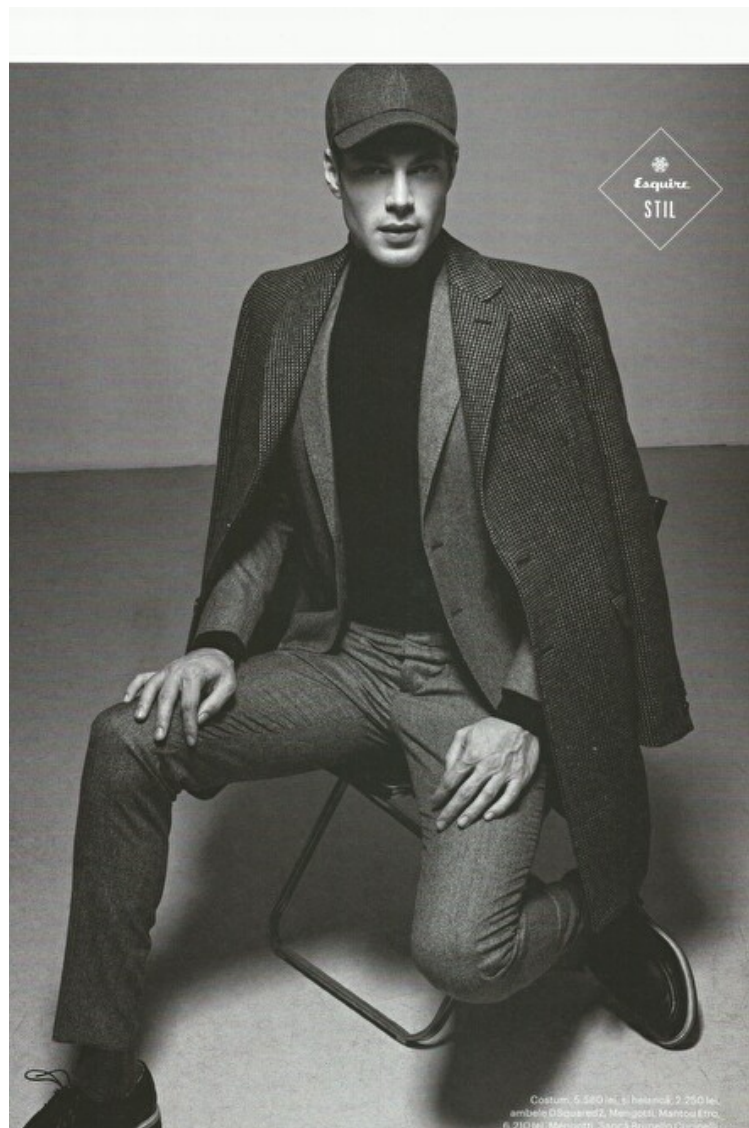

Height 189cm / 6' 2.5"

Chest 98cm / 38.5"

Waist 80cm / 31.5"

Hips 95cm / 37.5"

Eyes Blue

Hair Brown

Select

MODEL MANAGEMENT