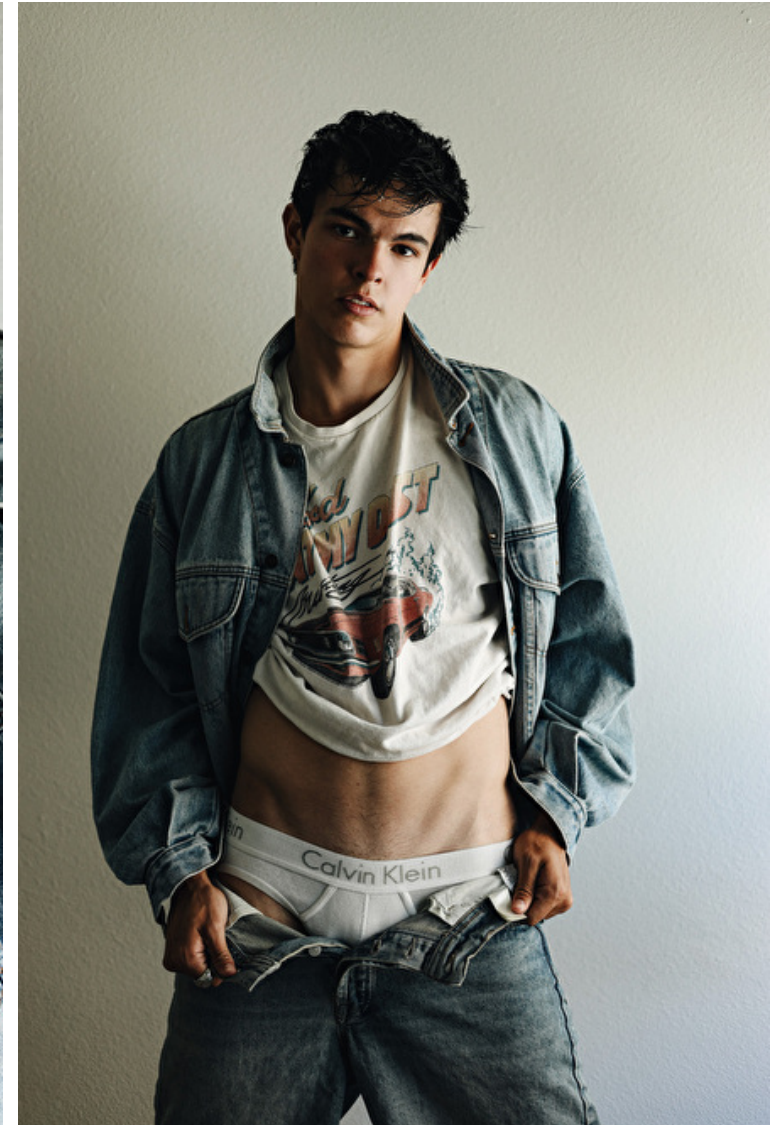

Select

MODEL MANAGEMENT

8255 Beverly Blvd suite 217, Los Angeles, 90048, California, United States

Phone: (213) 454-0991 Email: info.losangeles@selectmodel.com Website: <https://selectmodel.com/>

Martin Petersen

Height 185cm / 6' 1.0"

Chest 99cm / 39"

Waist 79cm / 31"

Shoes EU/US/UK 43 / 10.5 / 9

Eyes Brown

Hair Black

Inseam 81cm / 32"

Neck 38cm / 15"

Sleeve 61cm / 24"

Suit size 50cm / 40"

Suit cut Regular