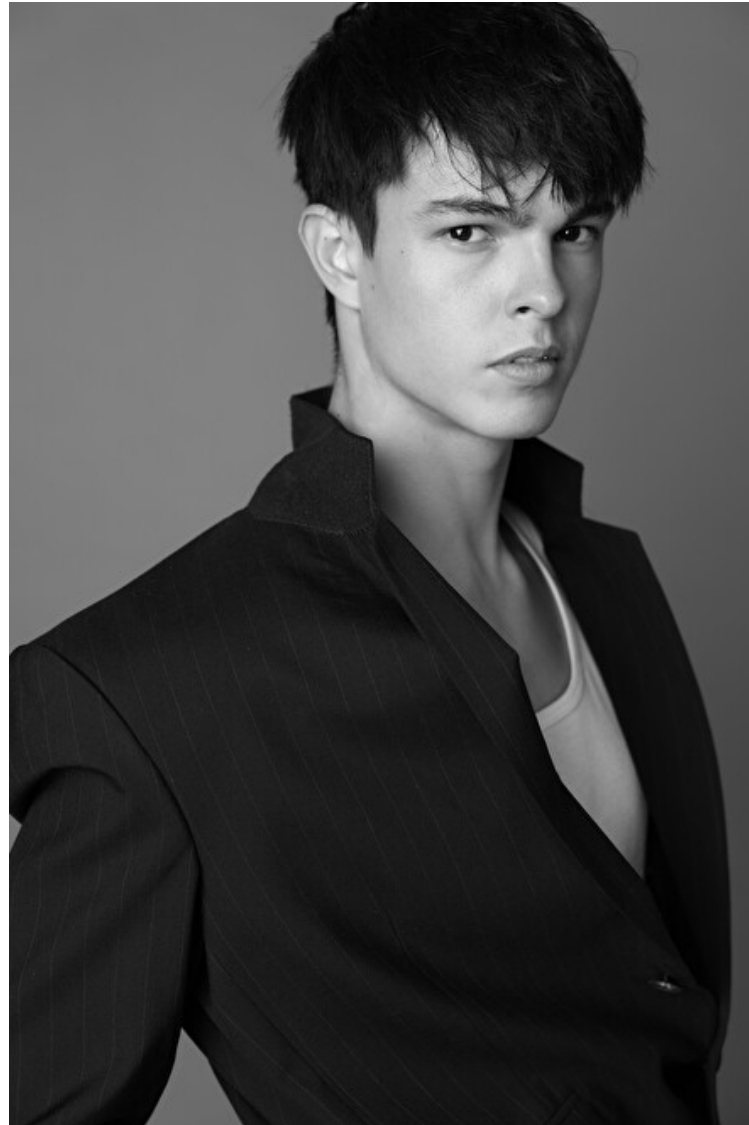

Select

MODEL MANAGEMENT

8255 Beverly Blvd suite 217, Los Angeles, 90048, California, United States

Phone: (213) 454-0991 Email: info.losangeles@selectmodel.com Website: <https://selectmodel.com/>

Martin Petersen

Height 185cm / 6' 1.0"

Chest 99cm / 39"

Waist 79cm / 31"

Shoes EU/US/UK 43 / 10.5 / 9

Eyes Brown

Hair Black

Inseam 81cm / 32"

Neck 38cm / 15"

Sleeve 61cm / 24"

Suit size 50cm / 40"

Suit cut Regular