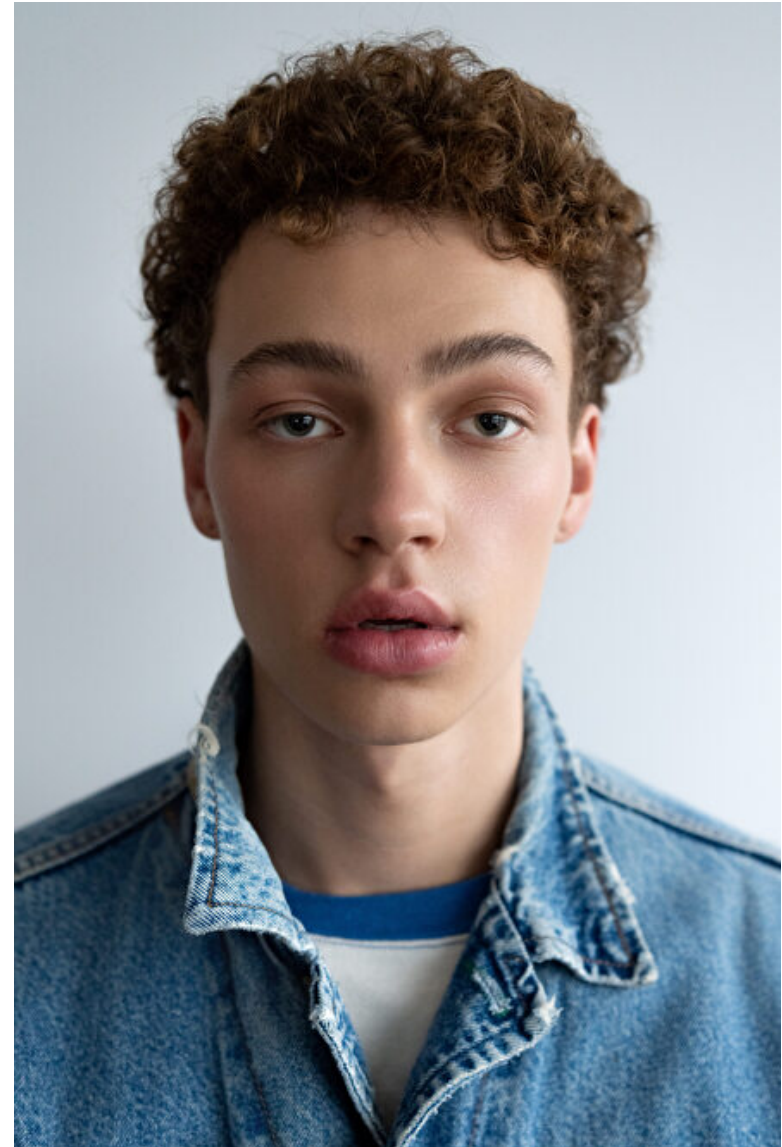

Select

MODEL MANAGEMENT

7250 Melrose Ave Suite 4, Los Angeles, 90046, California, United States

Phone: (213) 454-0991 **Email:** info.losangeles@selectmodel.com **Website:** <https://selectmodel.com/>

Mattic

Height 188cm / 6' 2.0"

Waist 76cm / 30"

Shoes EU/US/UK 44 / 11 / 9.5

Eyes Green

Hair Brown

Inseam 76cm / 30"

Suit size 48cm / 38"

Suit cut Regular

Location MO