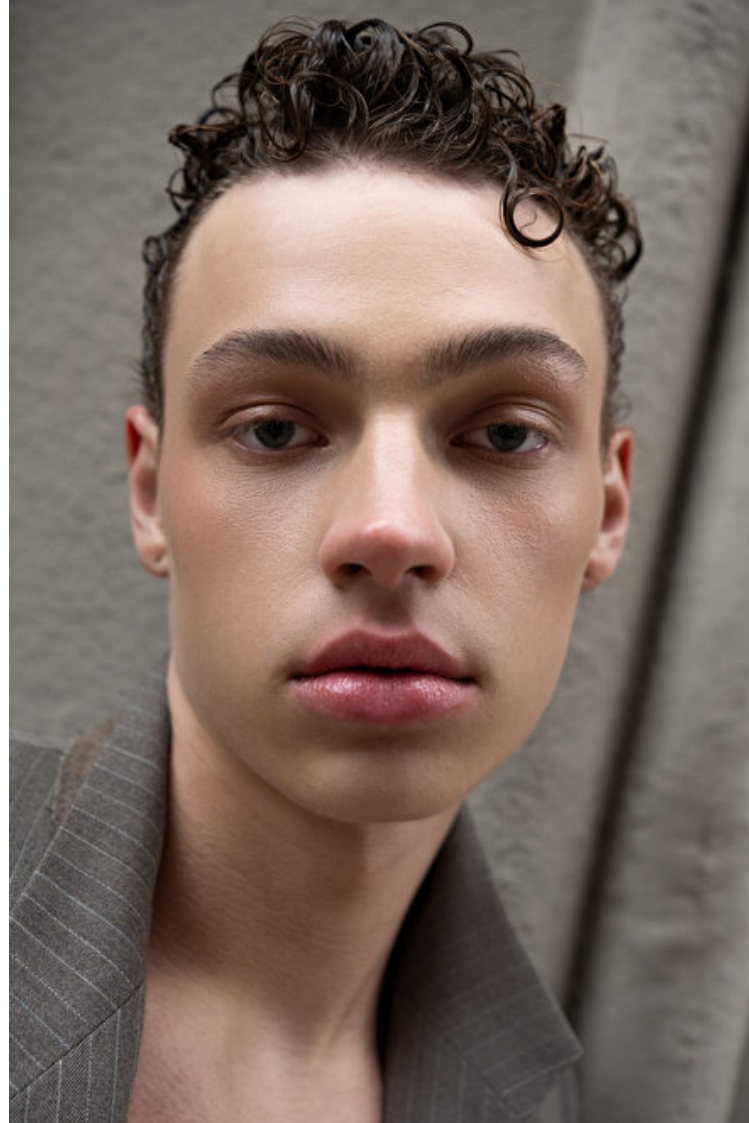

Select

MODEL MANAGEMENT

7250 Melrose Ave Suite 4, Los Angeles, 90046, California, United States

Phone: (213) 454-0991 Email: info.losangeles@selectmodel.com Website: <https://selectmodel.com/>

Mattic

Height 188cm / 6' 2.0"

Waist 76cm / 30"

Shoes EU/US/UK 44 / 11 / 9.5

Eyes Green

Hair Brown

Inseam 76cm / 30"

Suit size 48cm / 38"

Suit cut Regular

Location MO