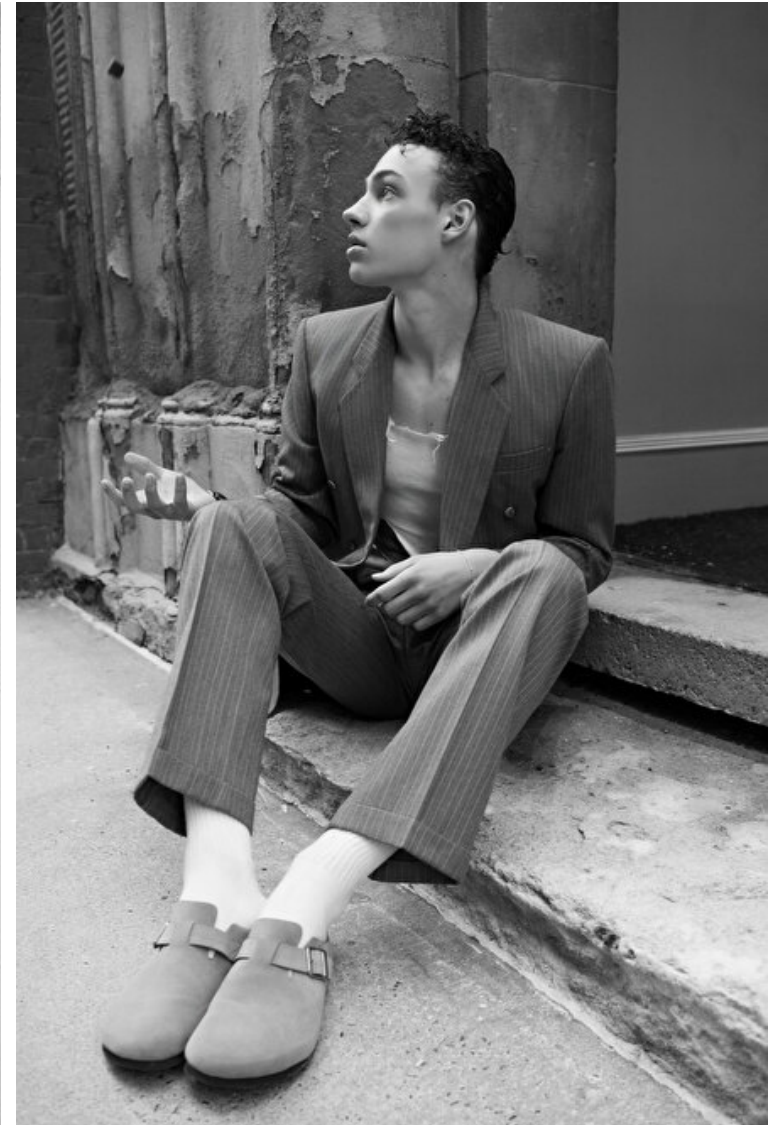

Select

MODEL MANAGEMENT

7250 Melrose Ave Suite 4, Los Angeles, 90046, California, United States

Phone: (213) 454-0991 Email: info.losangeles@selectmodel.com Website: <https://selectmodel.com/>

Mattic

Height 188cm / 6' 2.0"

Waist 76cm / 30"

Shoes EU/US/UK 44 / 11 / 9.5

Eyes Green

Hair Brown

Inseam 76cm / 30"

Suit size 48cm / 38"

Suit cut Regular

Location MO