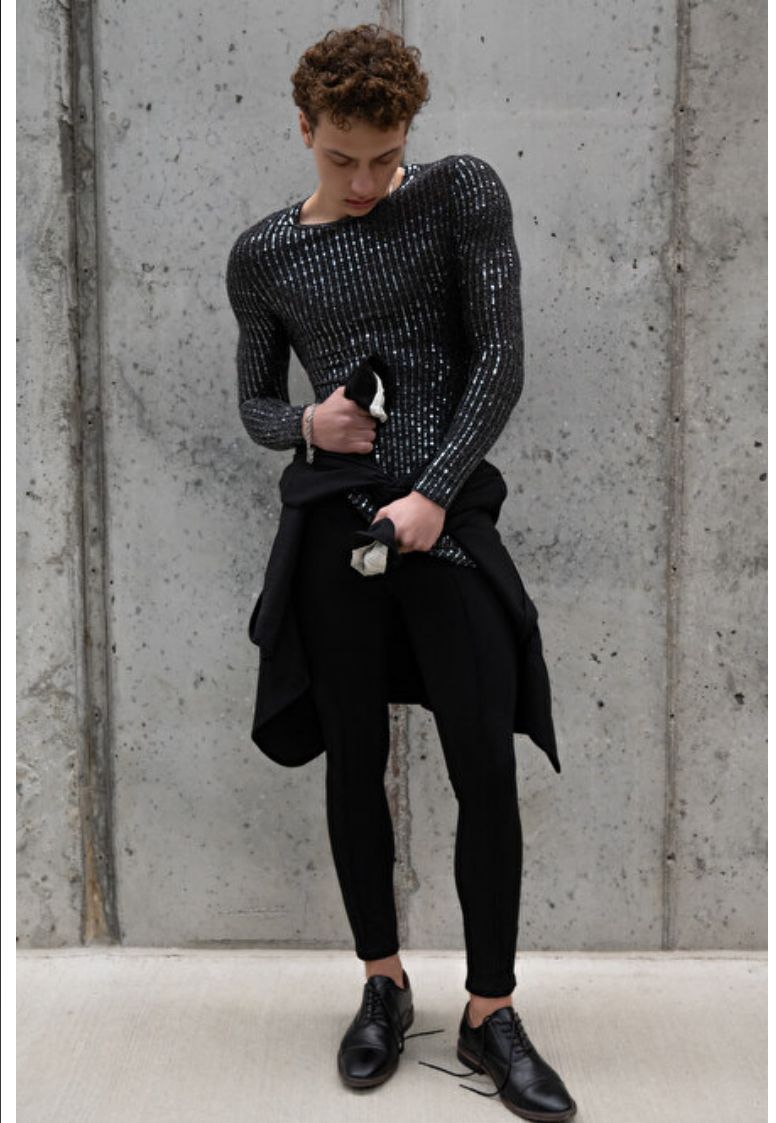

Select

MODEL MANAGEMENT

7250 Melrose Ave Suite 4, Los Angeles, 90046, California, United States

Phone: (213) 454-0991 Email: info.losangeles@selectmodel.com Website: <https://selectmodel.com/>

Mattic

Height 188cm / 6' 2.0"

Waist 76cm / 30"

Shoes EU/US/UK 44 / 11 / 9.5

Eyes Green

Hair Brown

Inseam 76cm / 30"

Suit size 48cm / 38"

Suit cut Regular

Location MO