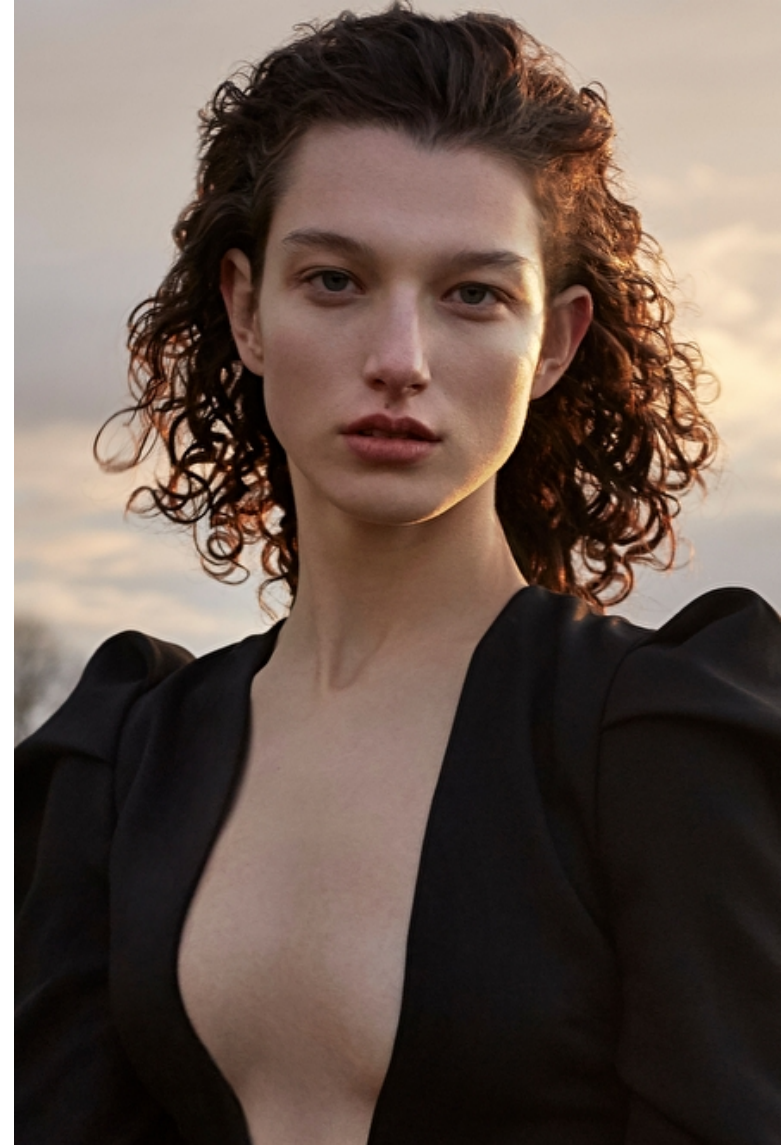

McKenna Hellam

Height 179cm / 5' 10.5"

Bust 91cm / 36"

Waist 67cm / 26.5"

Hips 97cm / 38"

Shoes EU/US/UK 40.5 / 9.5 / 7

Eyes Blue

Hair Brown