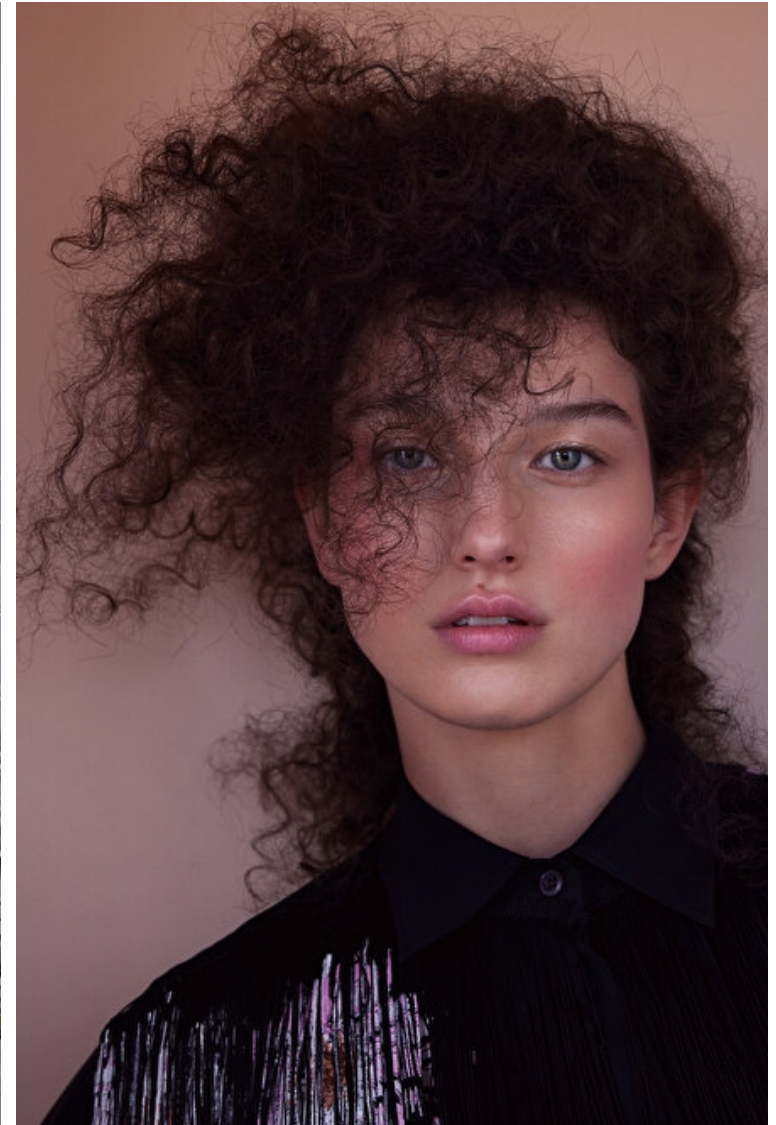

Height 179cm / 5' 10.5"

Bust 91cm / 36"

Waist 67cm / 26.5"

Hips 97cm / 38"

Shoes EU/US/UK 40.5 / 9.5 / 7

Eyes Blue

Hair Brown

Select