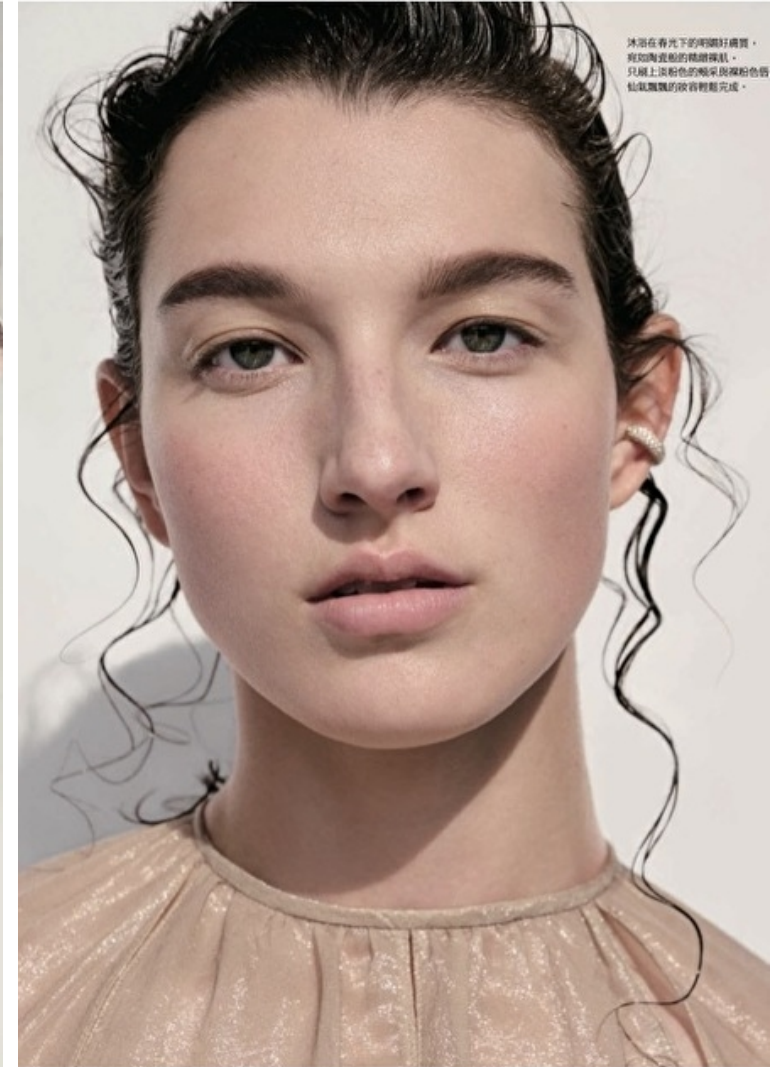

Height 179cm / 5' 10.5"

Bust 91cm / 36"

Waist 67cm / 26.5"

Hips 97cm / 38"

Shoes EU/US/UK 40.5 / 9.5 / 7

Eyes Blue

Hair Brown

Select