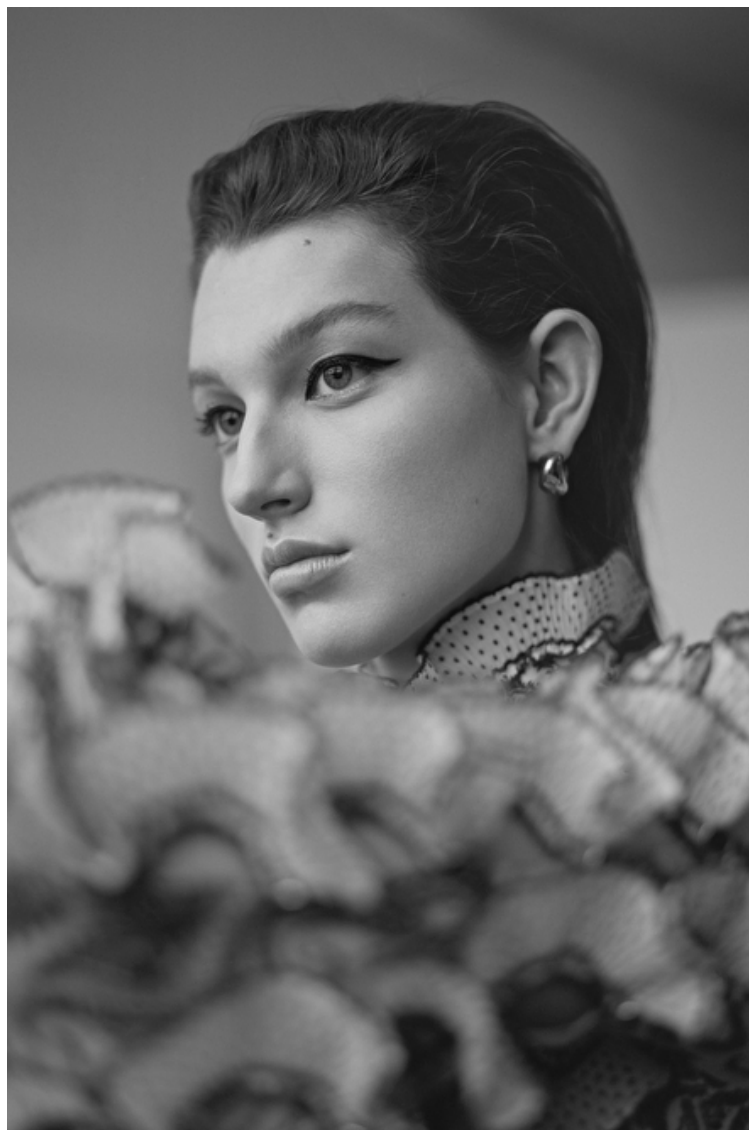

Height 179cm / 5' 10.5"

Bust 91cm / 36"

Waist 67cm / 26.5"

Hips 97cm / 38"

Shoes EU/US/UK 40.5 / 9.5 / 7

Eyes Blue

Hair Brown

Select