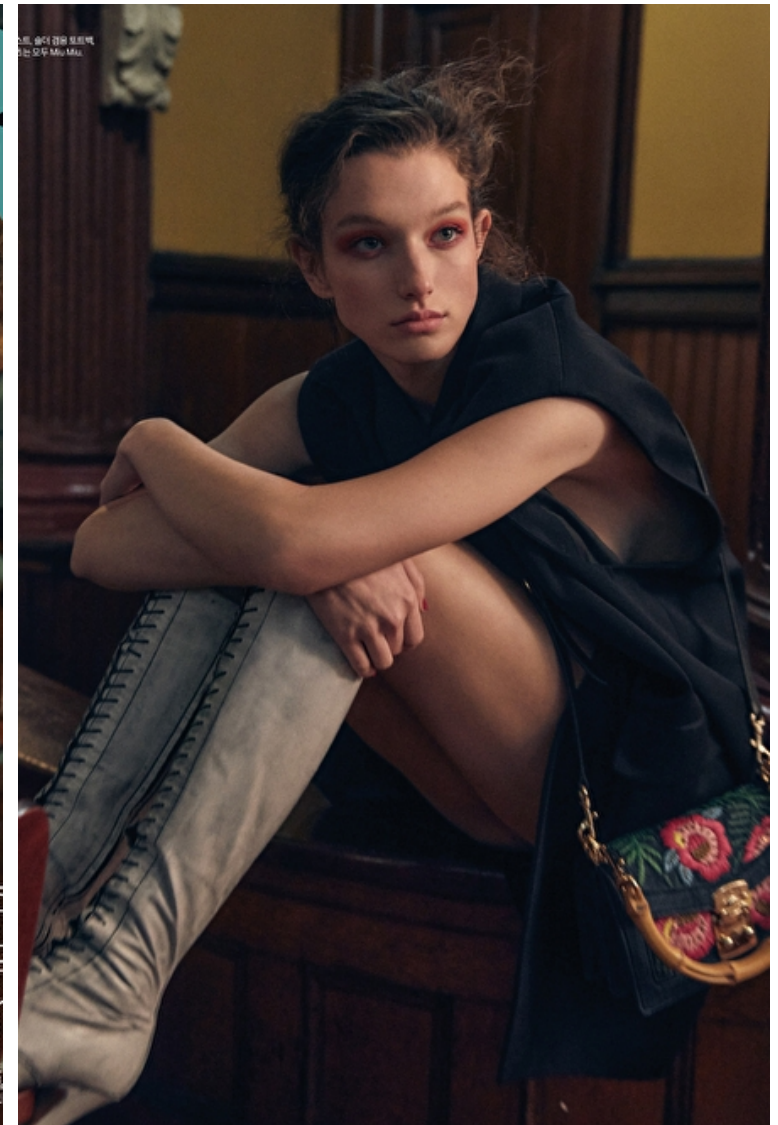

Height 179cm / 5' 10.5"

Bust 91cm / 36"

Waist 67cm / 26.5"

Hips 97cm / 38"

Shoes EU/US/UK 40.5 / 9.5 / 7

Eyes Blue

Hair Brown

Select