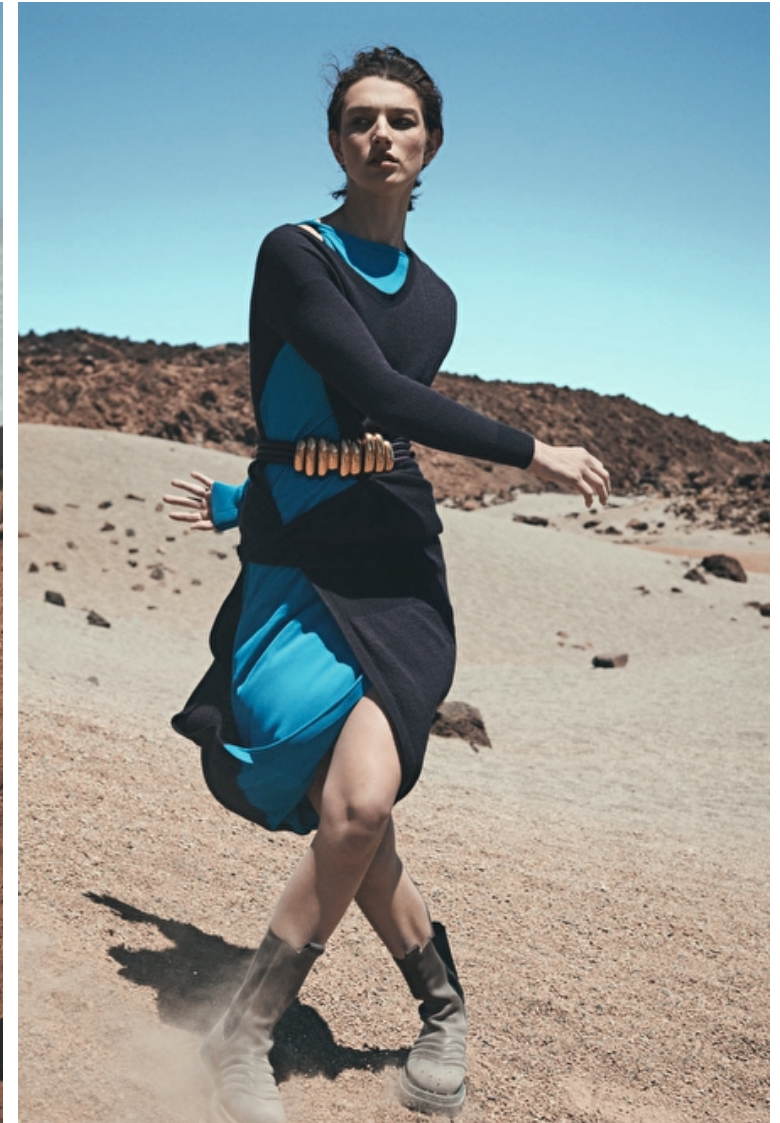

Bust 91cm / 36"

Waist 67cm / 26.5"

Hips 97cm / 38"

Shoes EU/US/UK 40.5 / 9.5 / 7

Eyes Blue

Hair Brown

Select

MODEL MANAGEMENT