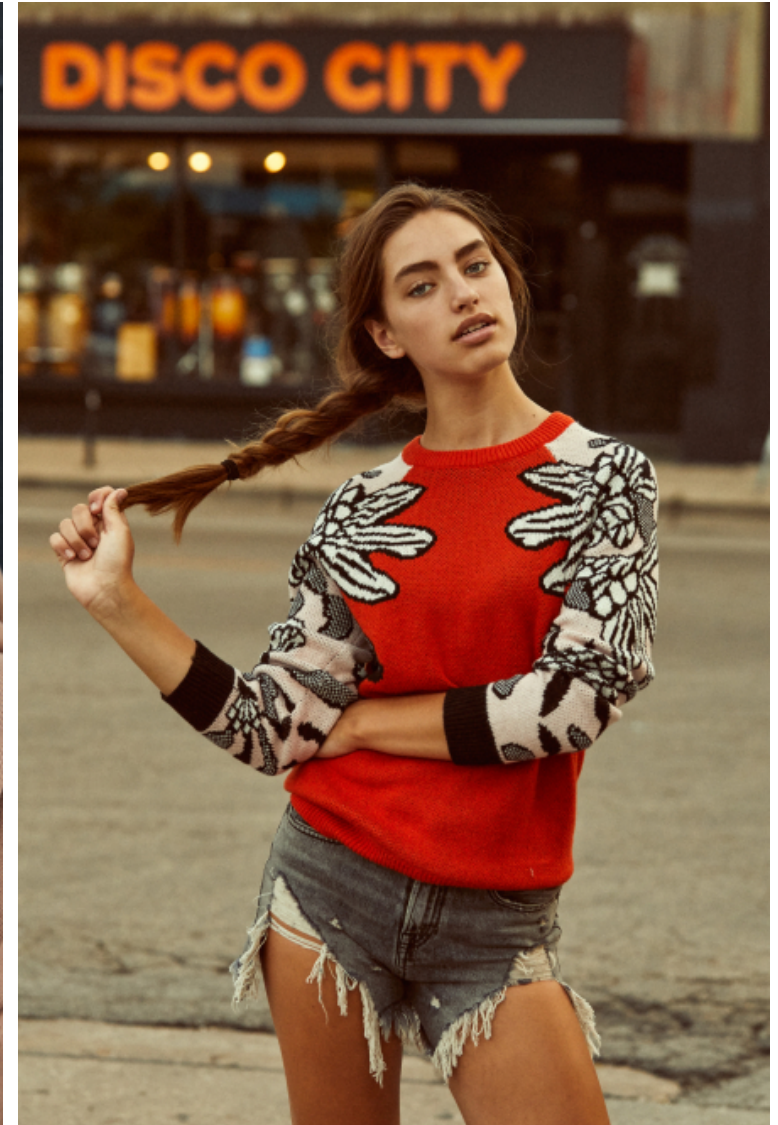

Select

MODEL MANAGEMENT

7250 Melrose Ave Suite 4, Los Angeles, 90046, California, United States

Phone: (213) 454-0991 Email: info.losangeles@selectmodel.com Website: <https://selectmodel.com/>

Megan Mielke

Height 179cm / 5' 10.5"

Size EU/US 34 / 4

Waist 68cm / 27"

Hips 96cm / 38"

Shoes EU/US/UK 40 / 9 / 7

Eyes Blue

Hair Brown

Bust 86cm / 34"

Cup A