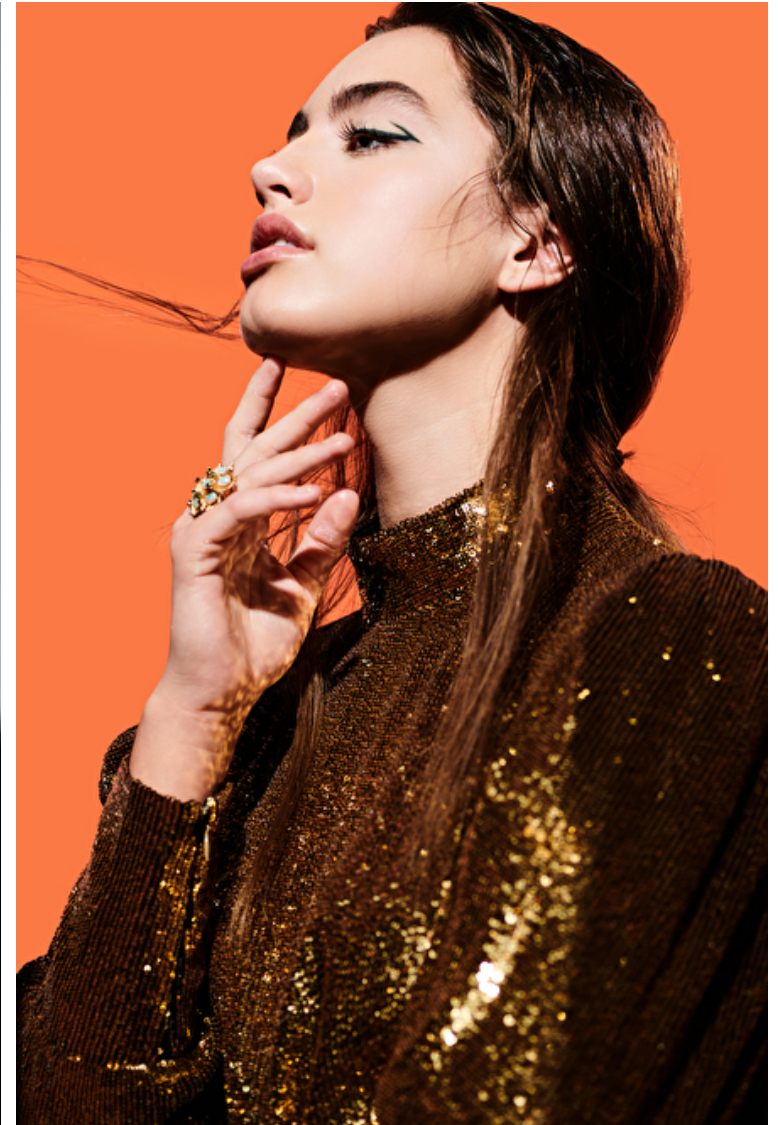

Select

MODEL MANAGEMENT

7250 Melrose Ave Suite 4, Los Angeles, 90046, California, United States

Phone: (213) 454-0991 Email: info.losangeles@selectmodel.com Website: <https://selectmodel.com/>

Megan Mielke

Height 179cm / 5' 10.5"

Size EU/US 34 / 4

Waist 68cm / 27"

Hips 96cm / 38"

Shoes EU/US/UK 40 / 9 / 7

Eyes Blue

Hair Brown

Bust 86cm / 34"

Cup A