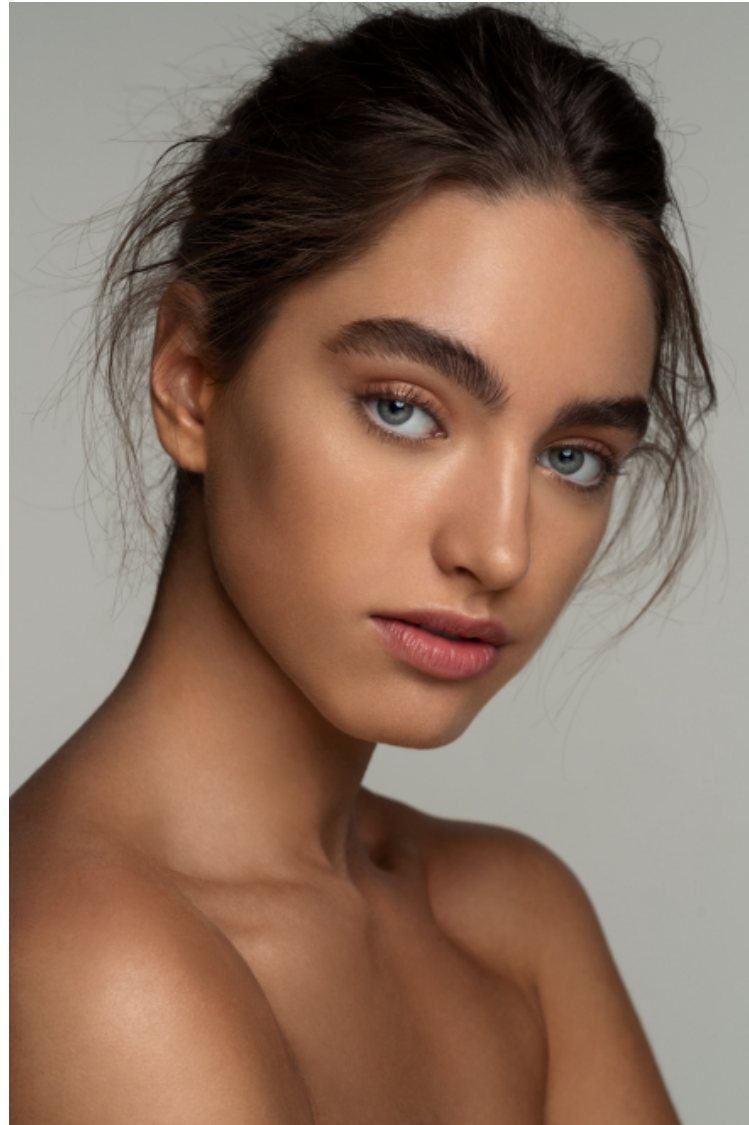

Select

MODEL MANAGEMENT

7250 Melrose Ave Suite 4, Los Angeles, 90046, California, United States

Phone: (213) 454-0991 Email: info.losangeles@selectmodel.com Website: <https://selectmodel.com/>

Megan Mielke

Height 179cm / 5' 10.5"

Size EU/US 34 / 4

Waist 68cm / 27"

Hips 95cm / 37.5"

Shoes EU/US/UK 40 / 9 / 7

Eyes Blue

Hair Brown

Bust 86cm / 34"

Cup A