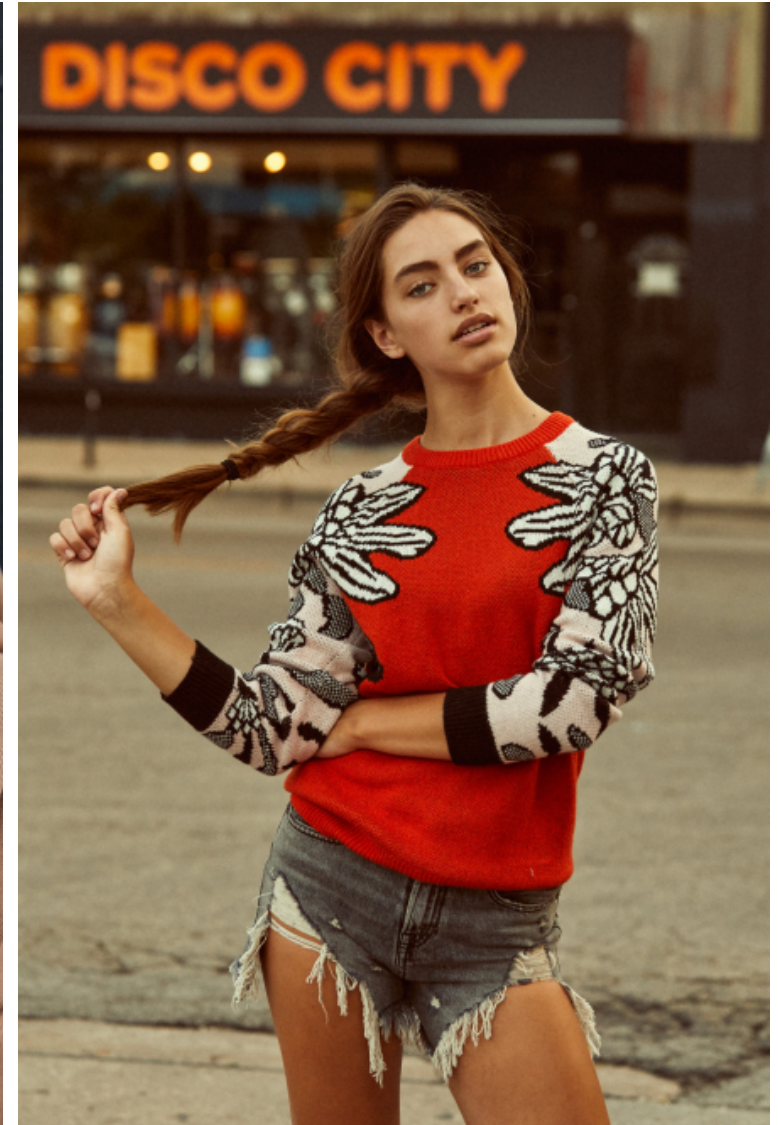

Select

MODEL MANAGEMENT

7250 Melrose Ave Suite 4, Los Angeles, 90046, California, United States

Phone: (213) 454-0991 Email: info.losangeles@selectmodel.com Website: <https://selectmodel.com/>

Megan Mielke

Height 179cm / 5' 10.5"

Size EU/US 34 / 4

Waist 68cm / 27"

Hips 95cm / 37.5"

Shoes EU/US/UK 40 / 9 / 7

Eyes Blue

Hair Brown

Bust 86cm / 34"

Cup A