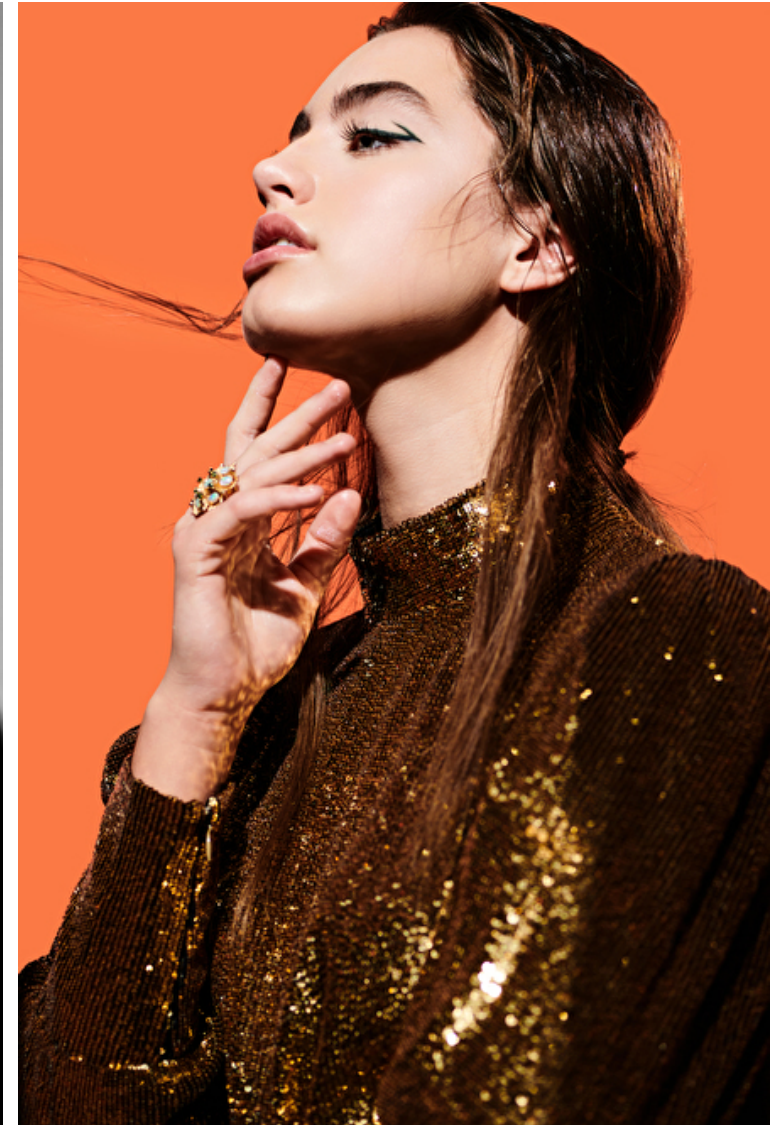

Select

MODEL MANAGEMENT

7250 Melrose Ave Suite 4, Los Angeles, 90046, California, United States

Phone: (213) 454-0991 Email: info.losangeles@selectmodel.com Website: <https://selectmodel.com/>

Megan Mielke

Height 179cm / 5' 10.5"

Size EU/US 34 / 4

Waist 68cm / 27"

Hips 95cm / 37.5"

Shoes EU/US/UK 40 / 9 / 7

Eyes Blue

Hair Brown

Bust 86cm / 34"

Cup A