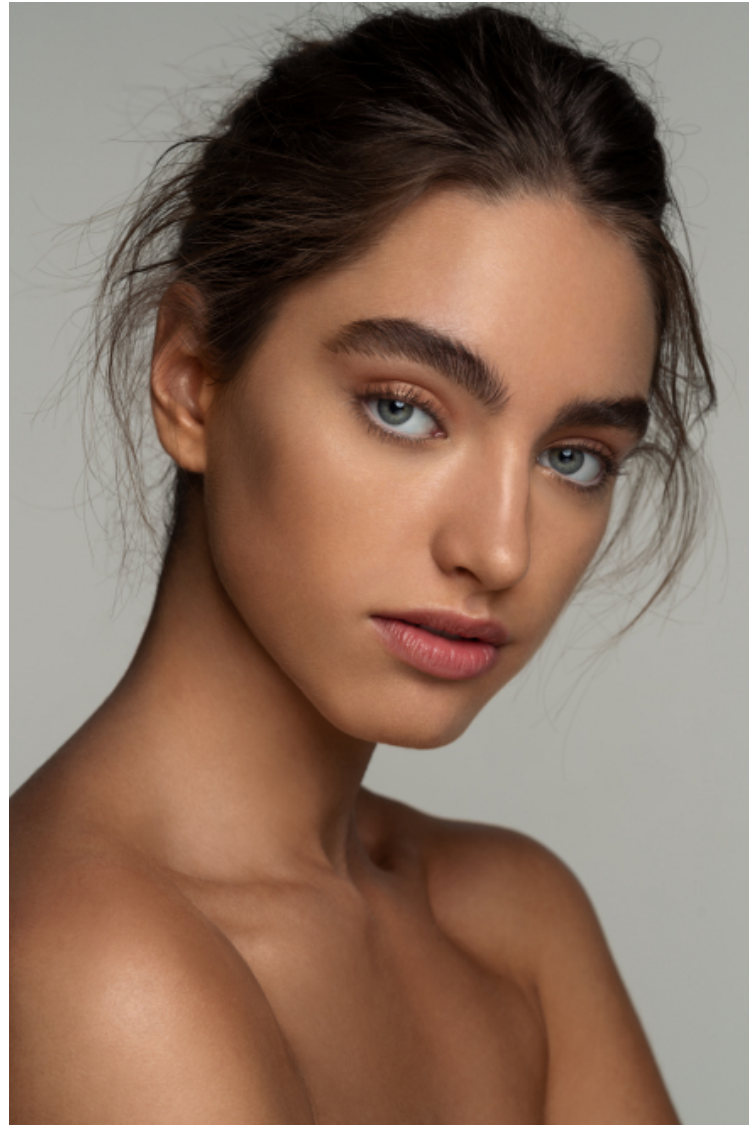

Select

MODEL MANAGEMENT

7250 Melrose Ave Suite 4, Los Angeles, 90046, California, United States

Phone: (213) 454-0991 Email: info.losangeles@selectmodel.com Website: <https://selectmodel.com/>

Megan Mielke

Height 179cm / 5' 10.5"

Size EU/US 34 / 4

Waist 68cm / 27"

Hips 96cm / 38"

Shoes EU/US/UK 40 / 9 / 7

Eyes Blue

Hair Brown

Bust 86cm / 34"

Cup A