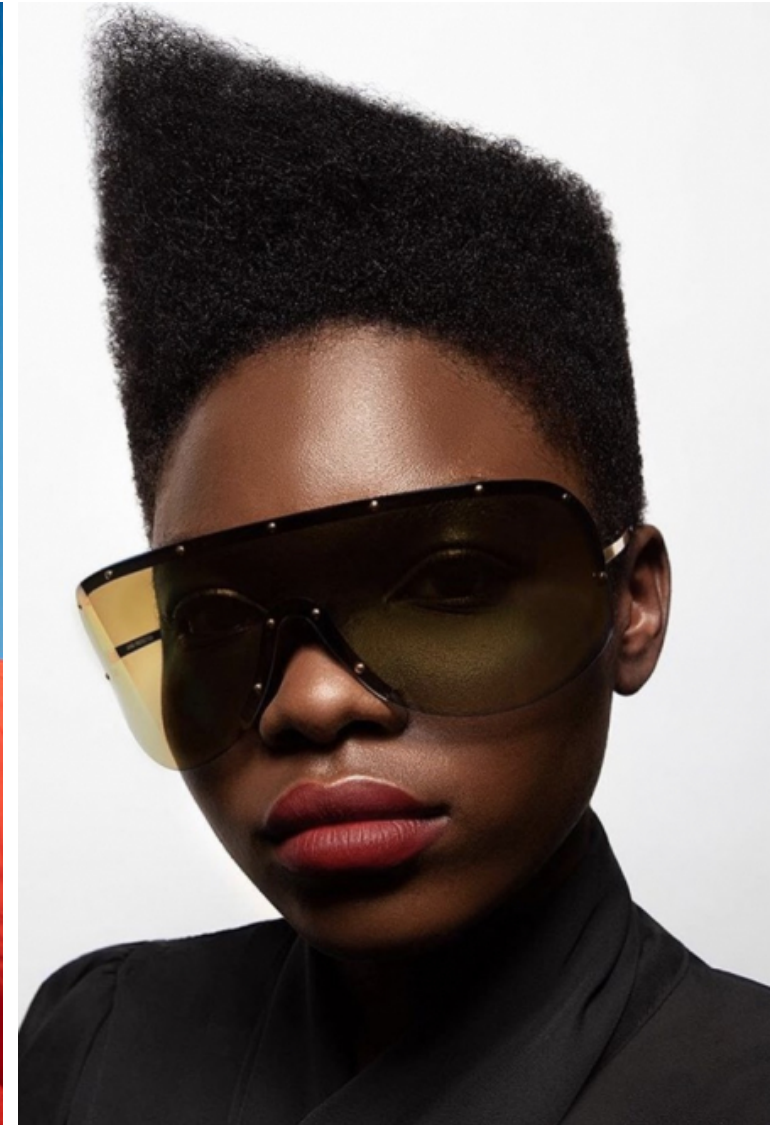

Select

MODEL MANAGEMENT

7250 Melrose Ave Suite 4, Los Angeles, 90046, California, United States

Phone: (213) 454-0991 Email: info.losangeles@selectmodel.com Website: <https://selectmodel.com/>

Mia Hannah

Height 178cm / 5' 10.0"

Size EU/US 32 / 2

Waist 61cm / 24"

Hips 89cm / 35"

Shoes EU/US/UK 41.5 / 10 / 8

Eyes Brown

Hair Brown

Bust 79cm / 31"

Cup A