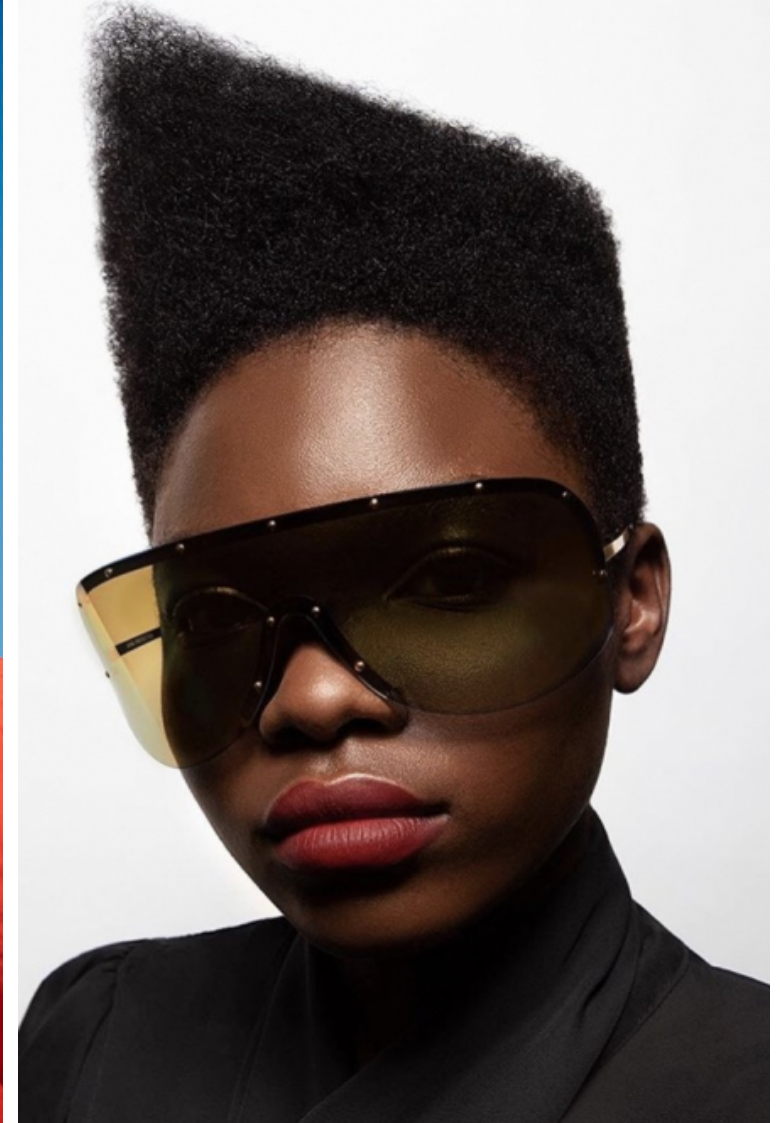

Size EU/US 32 / 2

Waist 61cm / 24"

Hips 89cm / 35"

Shoes EU/US/UK 41.5 / 10 / 8

Eyes Brown

Hair Brown

Bust 79cm / 31"

Cup A