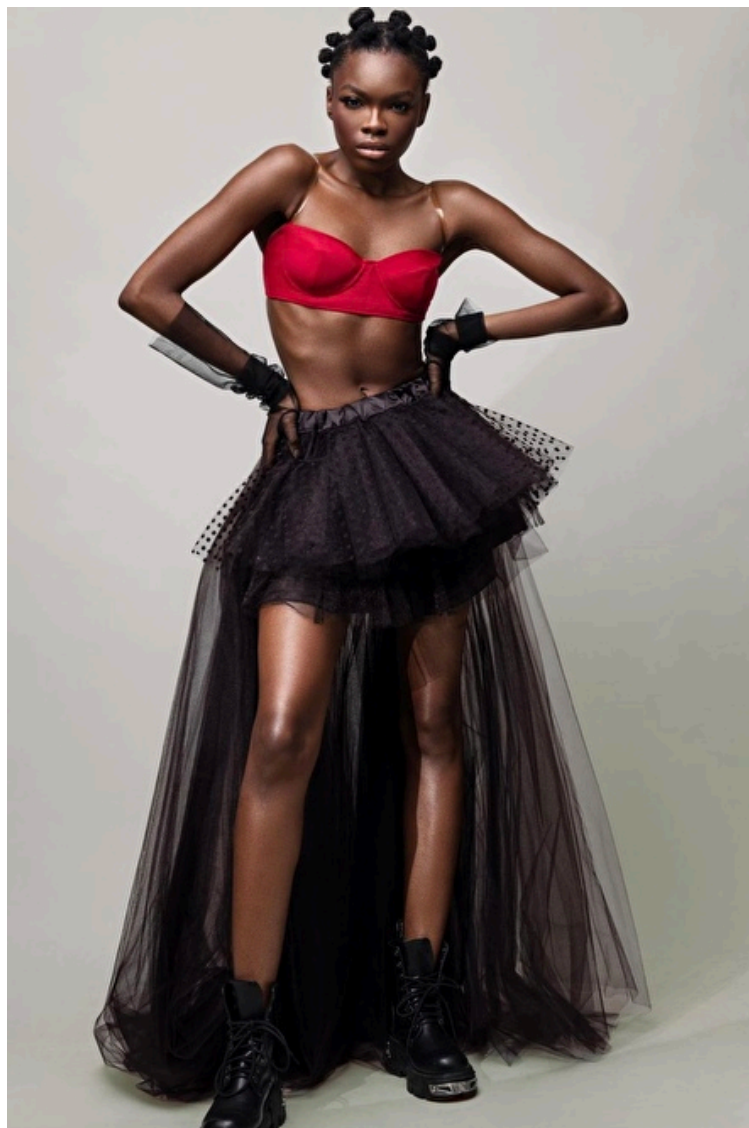

Select

MODEL MANAGEMENT

7250 Melrose Ave Suite 4, Los Angeles, 90046, California, United States

Phone: (213) 454-0991 Email: info.losangeles@selectmodel.com Website: <https://selectmodel.com/>

Mia Hannah

Height 178cm / 5' 10.0"

Size EU/US 32 / 2

Waist 61cm / 24"

Hips 89cm / 35"

Shoes EU/US/UK 41.5 / 10 / 8

Eyes Brown

Hair Brown

Bust 79cm / 31"

Cup A