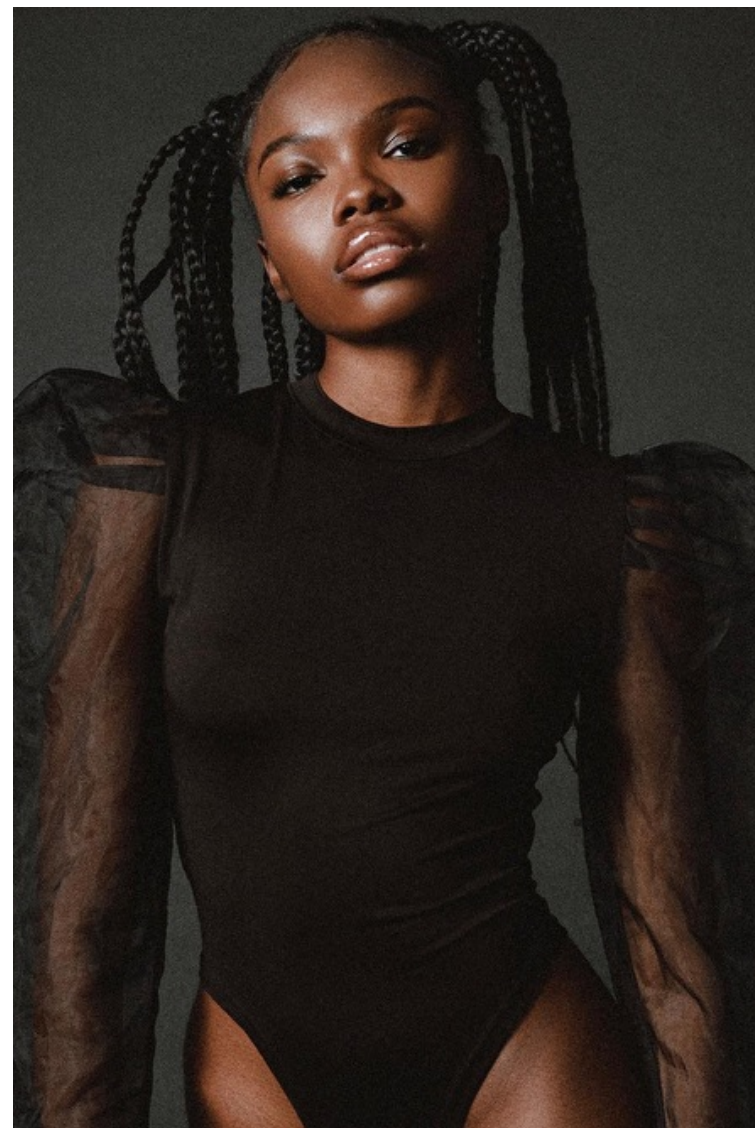

Select

MODEL MANAGEMENT

7250 Melrose Ave Suite 4, Los Angeles, 90046, California, United States

Phone: (213) 454-0991 Email: info.losangeles@selectmodel.com Website: <https://selectmodel.com/>

Mia Hannah

Height 178cm / 5' 10.0"

Size EU/US 32 / 2

Waist 61cm / 24"

Hips 89cm / 35"

Shoes EU/US/UK 41.5 / 10 / 8

Eyes Brown

Hair Brown

Bust 79cm / 31"

Cup A