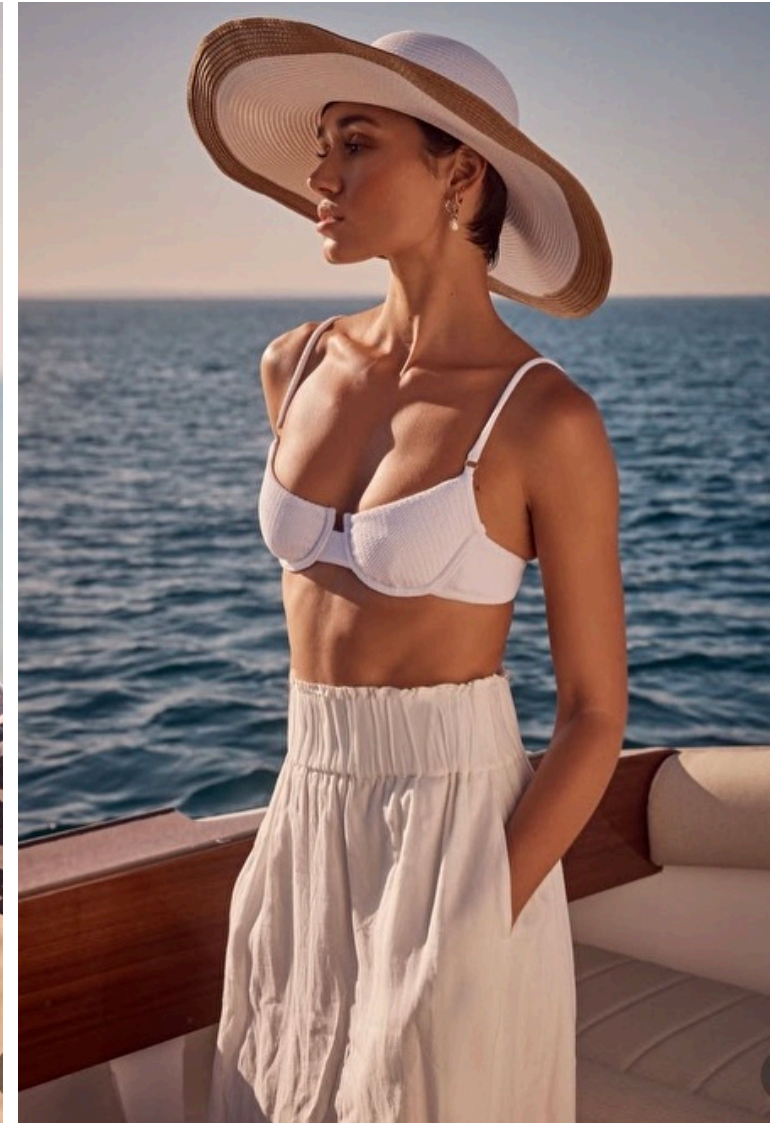

Select

MODEL MANAGEMENT

7250 Melrose Ave Suite 4, Los Angeles, 90046, California, United States

Phone: (213) 454-0991 Email: info.losangeles@selectmodel.com Website: <https://selectmodel.com/>

Mia Brown

Height 175cm / 5' 9.0"

Bust 81cm / 32"

Waist 63cm / 25"

Hips 94cm / 37"

Shoes EU/US/UK 40 / 9 / 7

Eyes Brown

Hair Brown

Cup C

Location United Kingdom