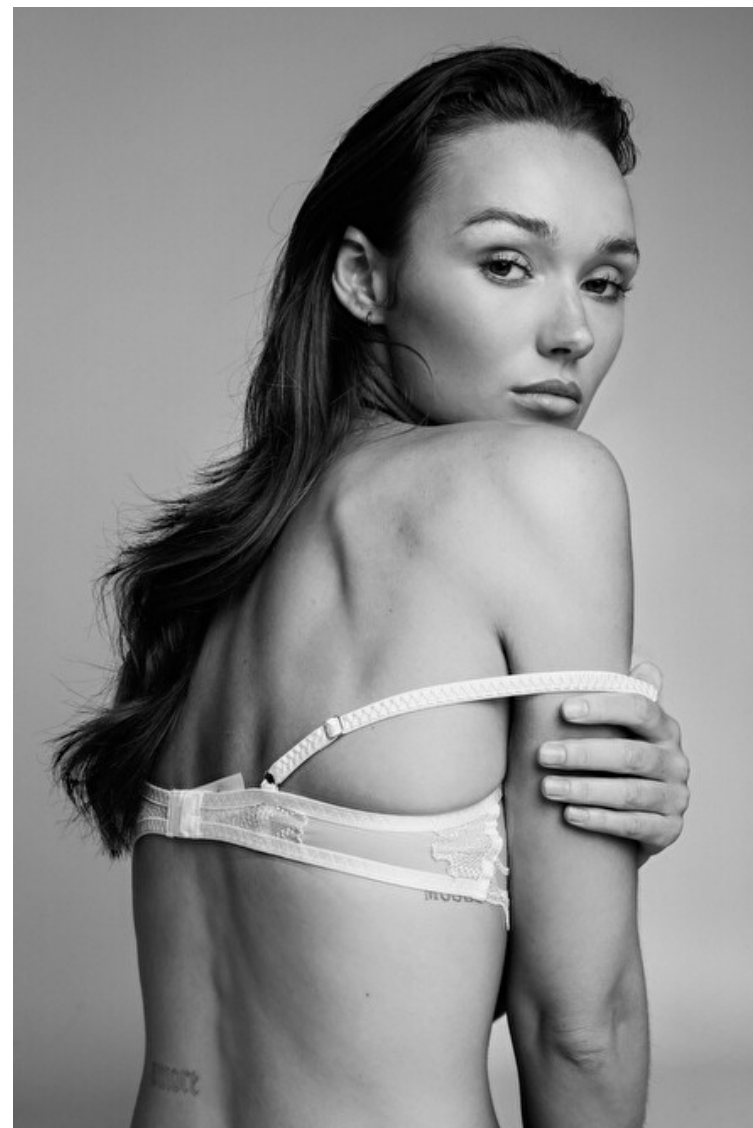

Select

MODEL MANAGEMENT

7250 Melrose Ave Suite 4, Los Angeles, 90046, California, United States

Phone: (213) 454-0991 Email: info.losangeles@selectmodel.com Website: <https://selectmodel.com/>

Mia Brown

Height 175cm / 5' 9.0"

Bust 81cm / 32"

Waist 63cm / 25"

Hips 94cm / 37"

Shoes EU/US/UK 40 / 9 / 7

Eyes Brown

Hair Brown

Cup C

Location United Kingdom