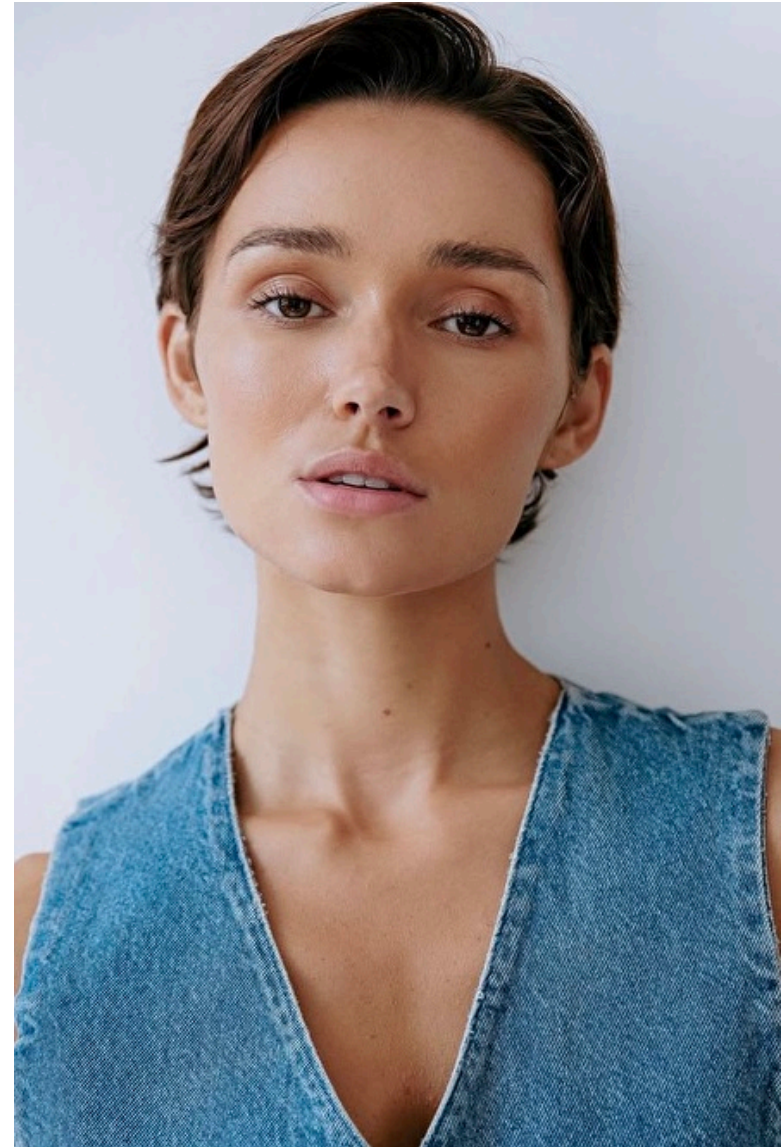

Select

MODEL MANAGEMENT

7250 Melrose Ave Suite 4, Los Angeles, 90046, California, United States

Phone: (213) 454-0991 **Email:** info.losangeles@selectmodel.com **Website:** <https://selectmodel.com/>

Mia Brown

Height 175cm / 5' 9.0"

Bust 81cm / 32"

Waist 63cm / 25"

Hips 94cm / 37"

Shoes EU/US/UK 40 / 9 / 7

Eyes Brown

Hair Brown

Cup C

Location United Kingdom