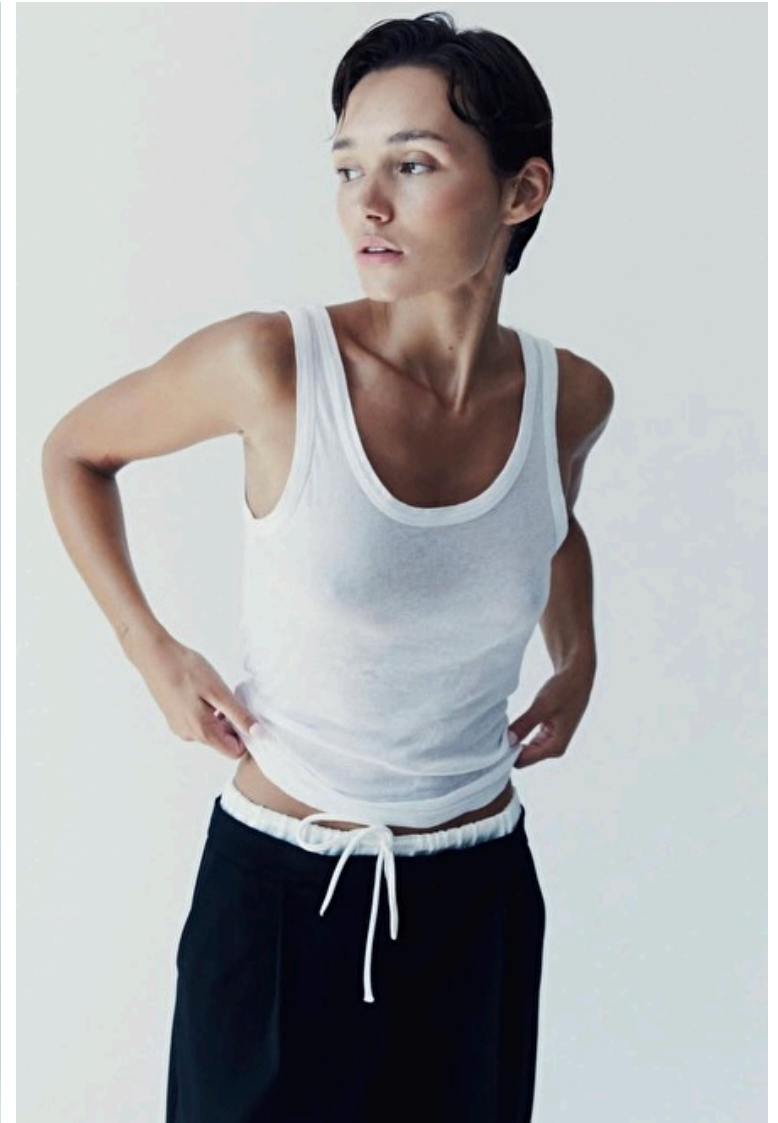

Select

MODEL MANAGEMENT

7250 Melrose Ave Suite 4, Los Angeles, 90046, California, United States

Phone: (213) 454-0991 Email: info.losangeles@selectmodel.com Website: <https://selectmodel.com/>

Mia Brown

Height 175cm / 5' 9.0"

Bust 81cm / 32"

Waist 63cm / 25"

Hips 94cm / 37"

Shoes EU/US/UK 40 / 9 / 7

Eyes Brown

Hair Brown

Cup C

Location United Kingdom