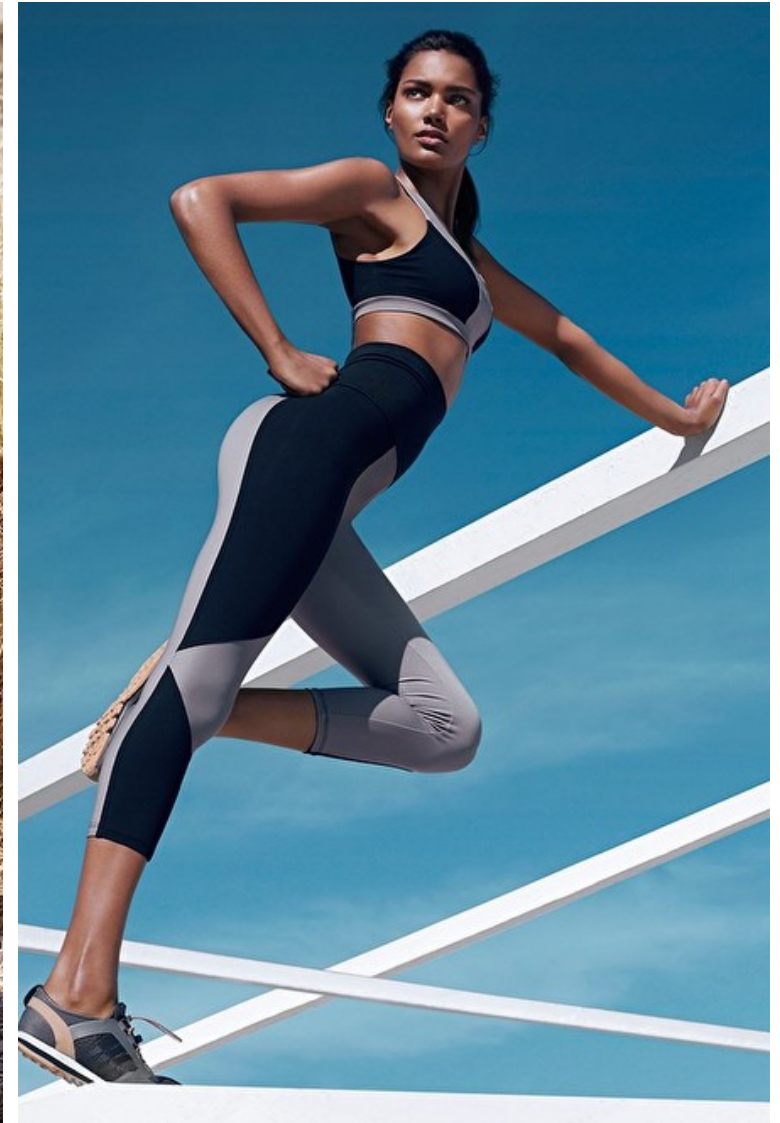

Select

MODEL MANAGEMENT

7250 Melrose Ave Suite 4, Los Angeles, 90046, California, United States

Phone: (213) 454-0991 Email: info.losangeles@selectmodel.com Website: <https://selectmodel.com/>

NADIA ARAUJO

Height 177cm / 5' 9.5"

Bust 84cm / 33"

Cup B

Hips 86cm / 34"

Waist 59cm / 23"

Shoes EU/US/UK 40 / 9 / 7

Size EU/US 36 / 6

Hair Dark brown

Hair length 7

Eyes Brown