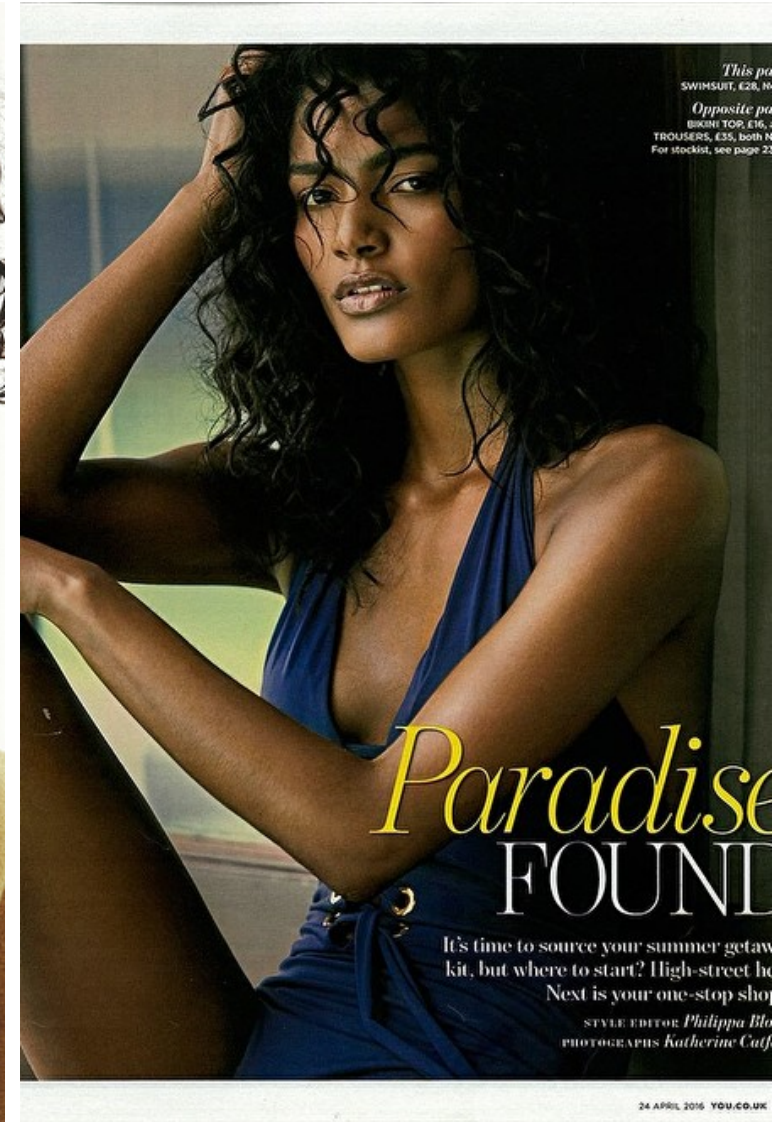

Select

MODEL MANAGEMENT

7250 Melrose Ave Suite 4, Los Angeles, 90046, California, United States

Phone: (213) 454-0991 Email: info.losangeles@selectmodel.com Website: https://selectmodel.com/

NADIA ARAUJO

Height 177cm / 5' 9.5"

Bust 84cm / 33"

Cup B

Hips 86cm / 34"

Waist 59cm / 23"

Shoes EU/US/UK 40 / 9 / 7

Size EU/US 36 / 6

Hair Dark brown

Hair length 7

Eyes Brown