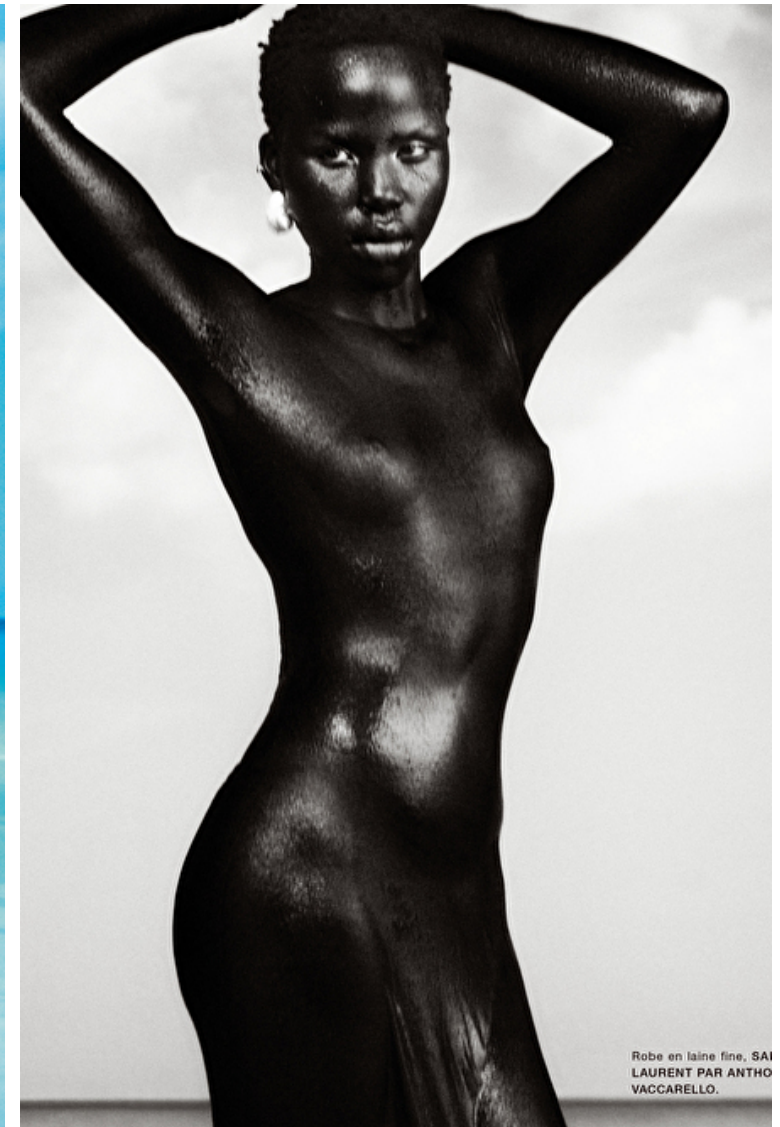

Bust 78cm / 30.5"

Waist 57cm / 22.5"

Hips 86cm / 34"

Shoes EU/US/UK 39 / 8 / 6

Eyes Black

Hair Black

Select

MODEL MANAGEMENT