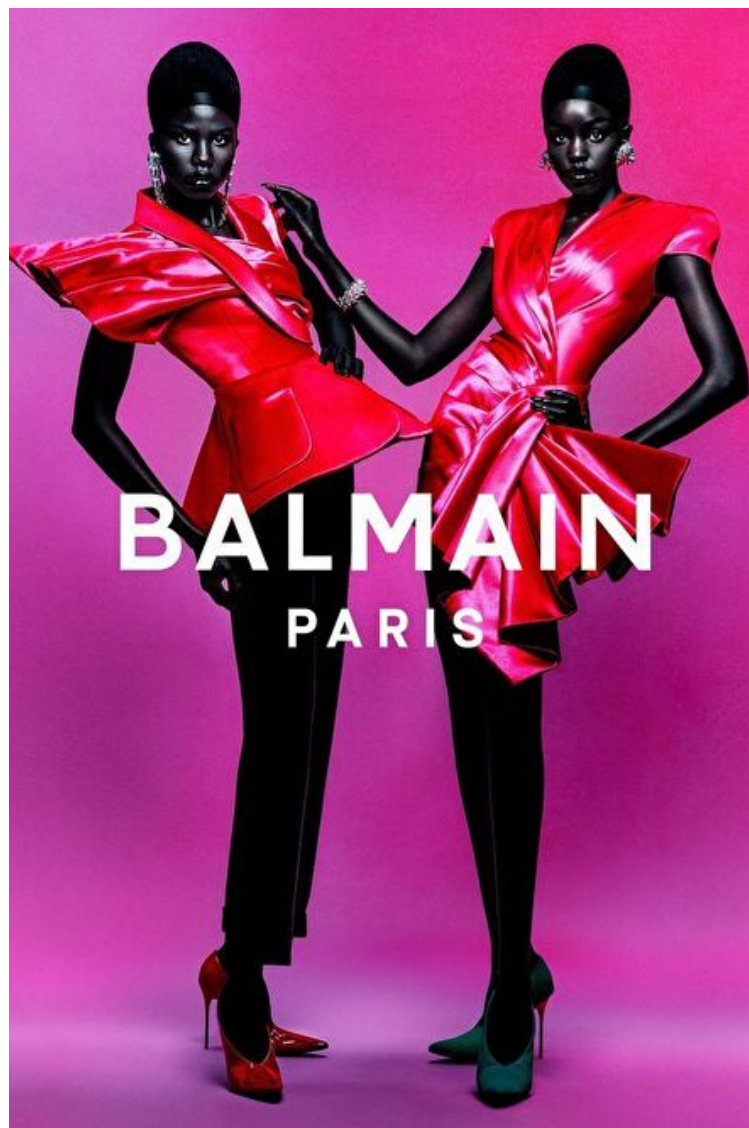

Naomi Apajok

Height 180cm / 5' 11.0"

Bust 78cm / 30.5"

Waist 57cm / 22.5"

Hips 86cm / 34"

Shoes EU/US/UK 39 / 8 / 6

Eyes Black

Hair Black