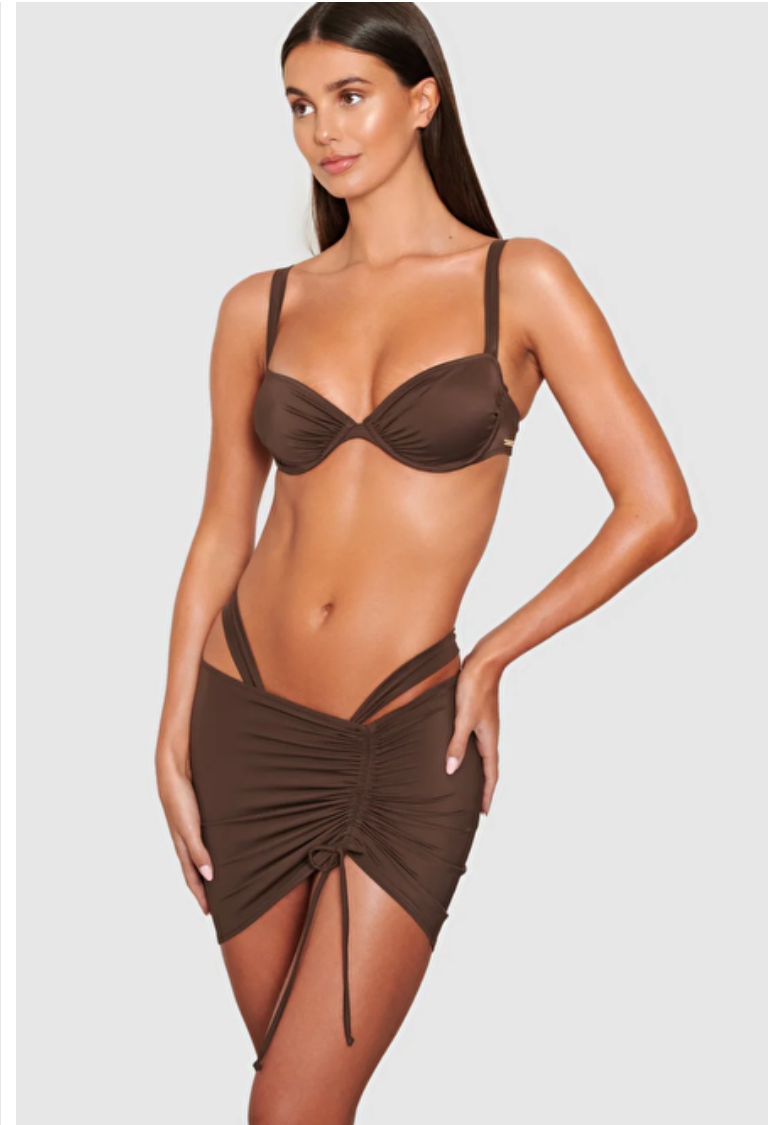

Bust 81cm / 32"

Waist 62cm / 24.5"

Hips 89cm / 35"

Shoes EU/US/UK 39.5 / 8.5 / 6

Eyes Brown

Hair Brown

Select

MODEL MANAGEMENT