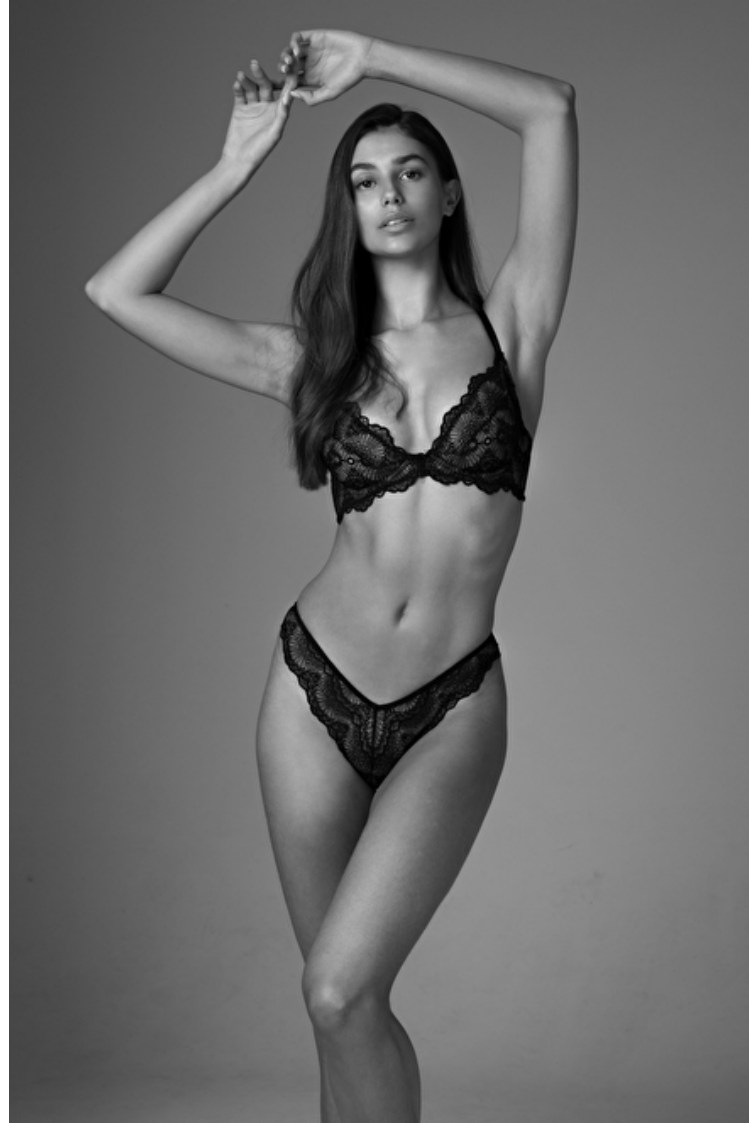

Bust 81cm / 32"

Waist 62cm / 24.5"

Hips 89cm / 35"

Shoes EU/US/UK 39.5 / 8.5 / 6

Eyes Brown

Hair Brown

Select

MODEL MANAGEMENT