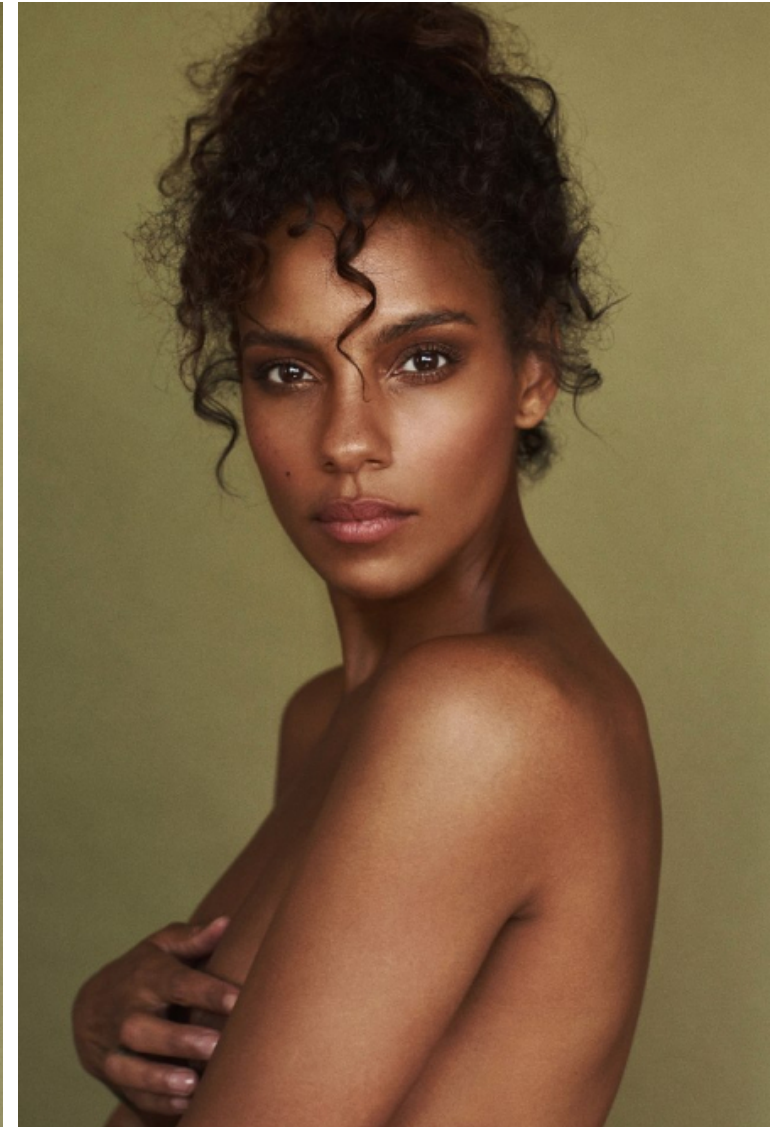

Height 175cm / 5' 9.0"

Size EU/US 34 / 4

Bust 85cm / 33.5"

Waist 62cm / 24.5"

Hips 92cm / 36"

Shoes EU/US/UK 39.5 / 8.5 / 6

Eyes Brown

Hair Dark brown