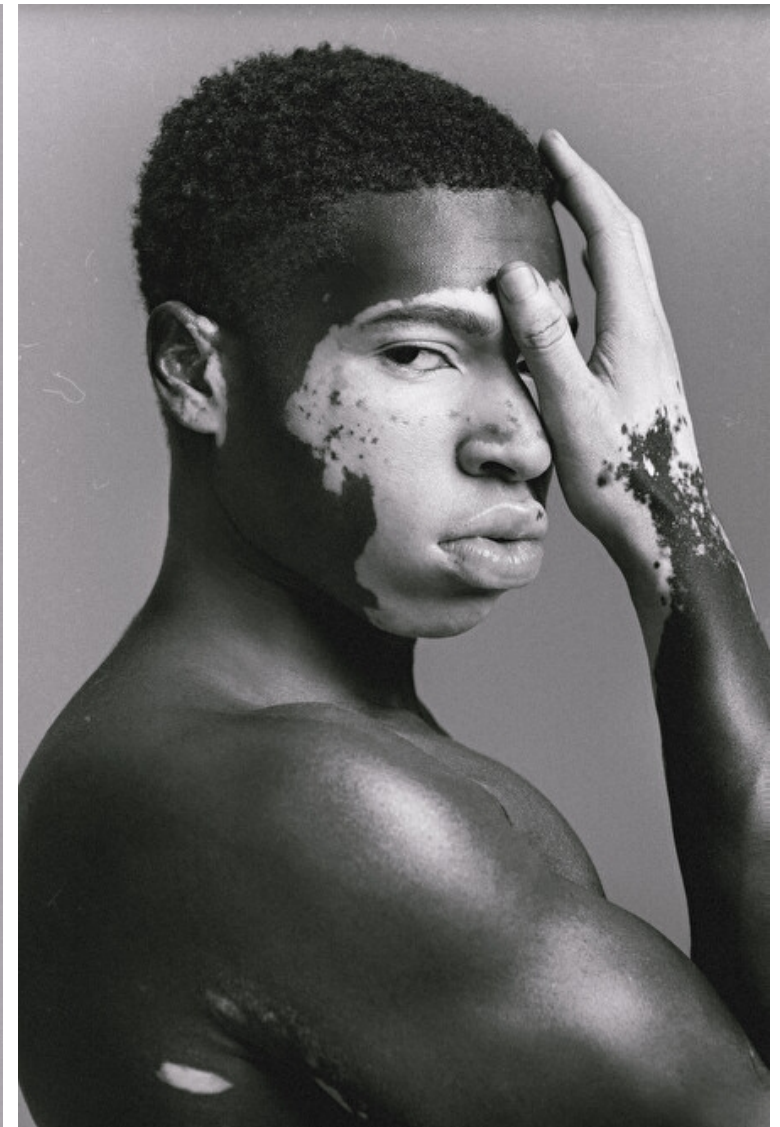

Select

MODEL MANAGEMENT

8255 Beverly Blvd suite 217, Los Angeles, 90048, California, United States

Phone: (213) 454-0991 Email: info.losangeles@selectmodel.com Website: <https://selectmodel.com/>

NICHOLAS BRIDGEFORTH

Height 183cm / 6' 0.0"

Chest 97cm / 38"

Waist 81cm / 32"

Shoes EU/US/UK 43.5 / 10.5 / 9

Eyes Dark brown

Hair Brown

Inseam 84cm / 33"

Neck 38cm / 15"

Sleeve 84cm / 33"

Suit size 49cm / 39"